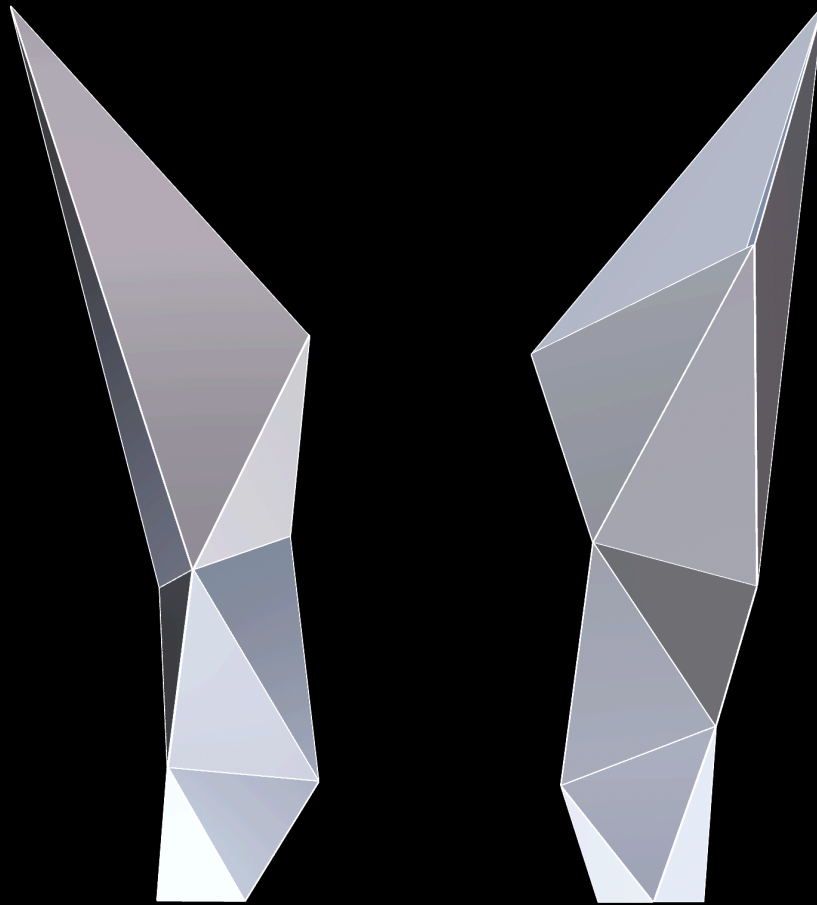

Carbon

Abstract Urban Elements

T 1

LEMÓN™

Design by LEMON