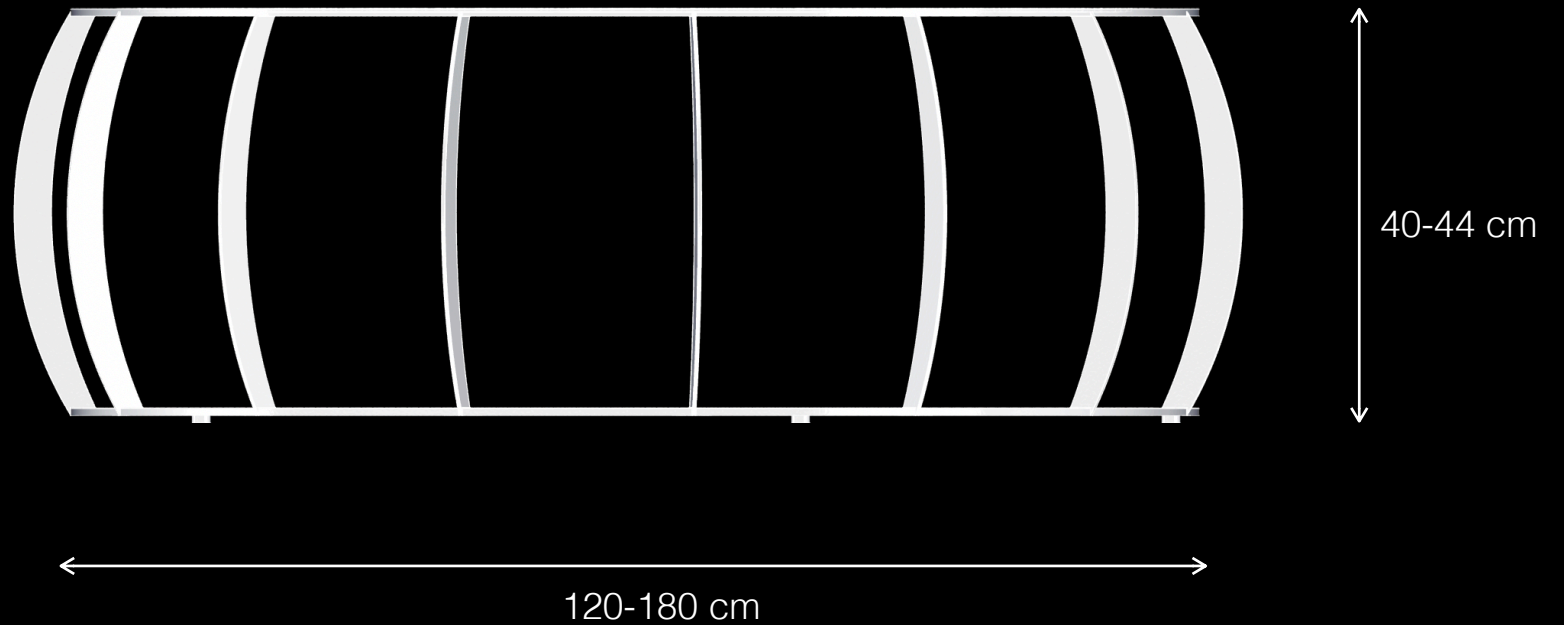

Urban Leisure Seating Elements

LEMÓN™

Design by LEMON

Cobalt T1
Urban Leisure Seating Elements

LEMÓN™

Design by LEMON

Materials & Finishes

Base: Epoxy/Polyester Coated Metal
/Brushed Stainless Steel
Seat: Epoxy/Polyester Coated Metal
Wood