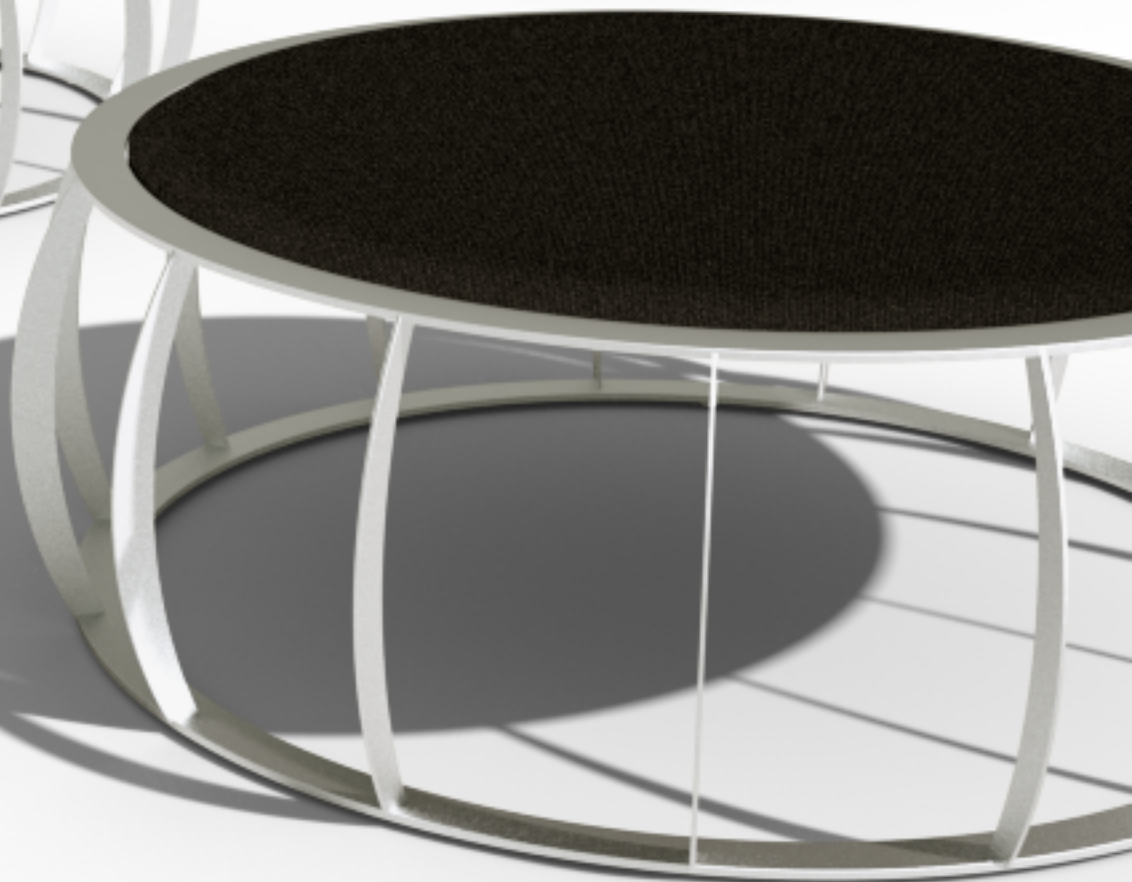

Cobalt

Urban Leisure Seating Elements

Cobalt is an elegant seating system for urban public spaces and garden environments. The system uses simple clean lines and made of high quality materials.

Design by LEMON

Cobalt T1

Urban Leisure Seating Elements

LEMÓN™

Design by LEMON

Cobalt T1

Urban Leisure Seating Elements

LEMÓN™

Design by LEMON