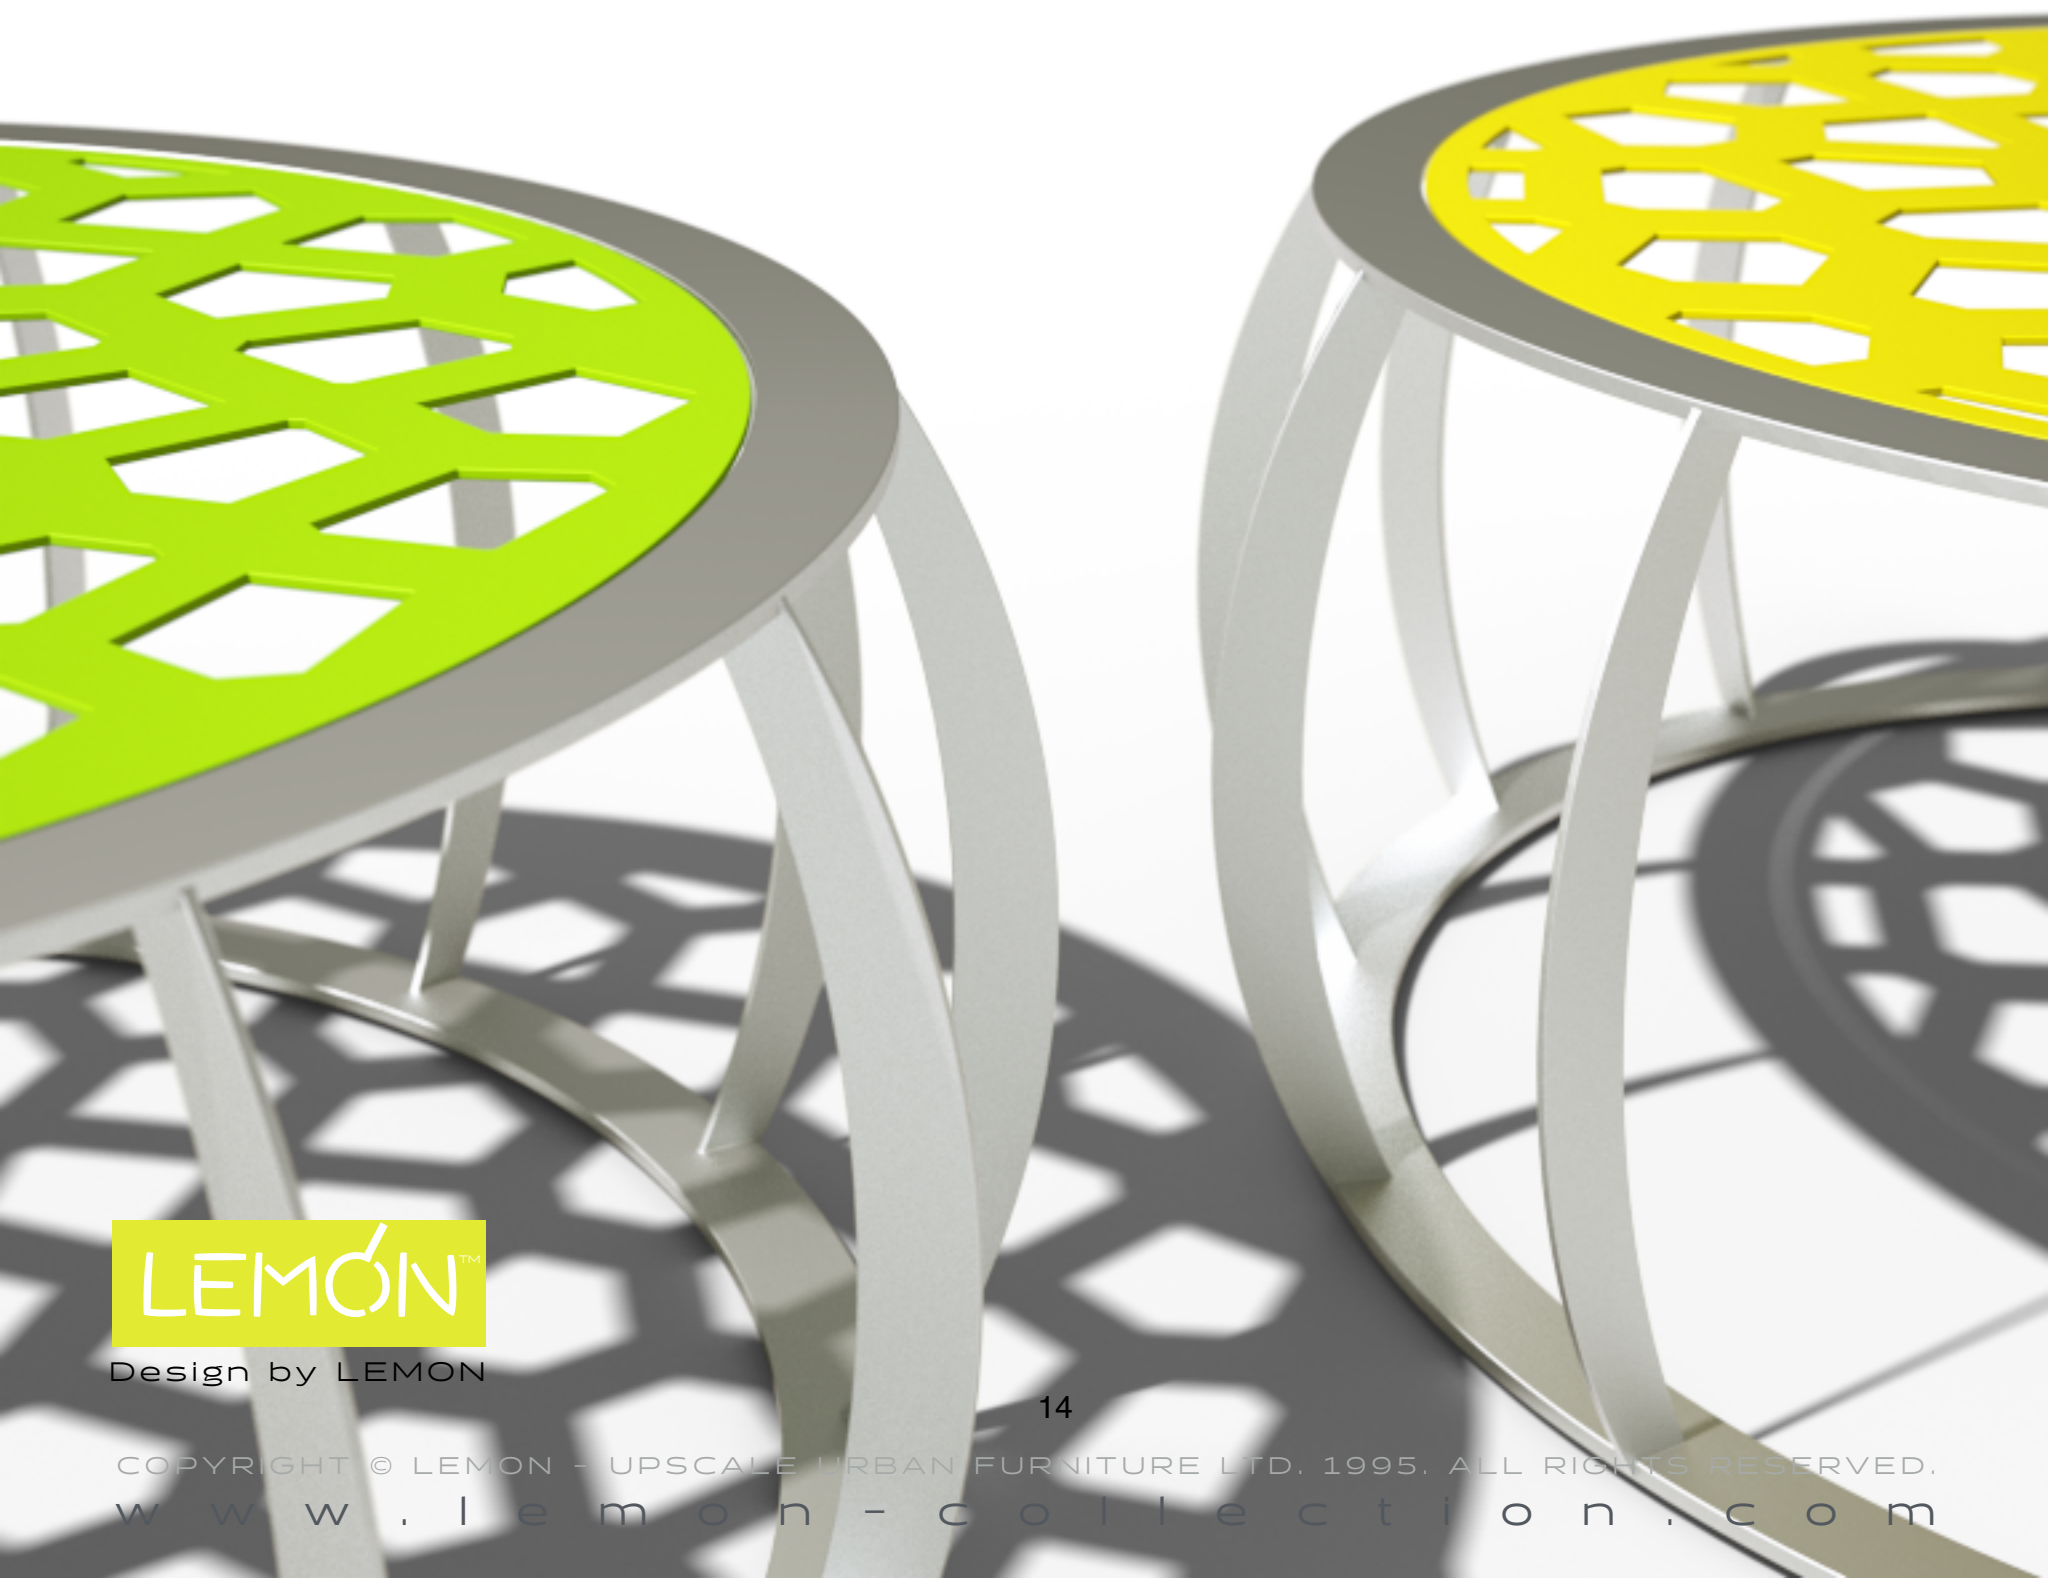

Cobalt

Urban Leisure Seating Elements

Cobalt is an elegant seating system for urban public spaces and garden environments. The system uses simple clean lines and made of high quality materials.

Design by LEMON

Cobalt T1

Urban Leisure Seating Elements

LEMÓN™

Design by LEMON

Cobalt T1

Urban Leisure Seating Elements

LEMÓN™
Design by LEMON

Cobalt T1

Urban Leisure Seating Elements

LEMÓN™

Design by LEMON

Cobalt T1
Urban Leisure Seating Elements

LEMÓN™

Design by LEMON

Materials & Finishes

Base: Epoxy/Polyester Coated Metal
/Brushed Stainless Steel
Seat: Epoxy/Polyester Coated Metal
Wood