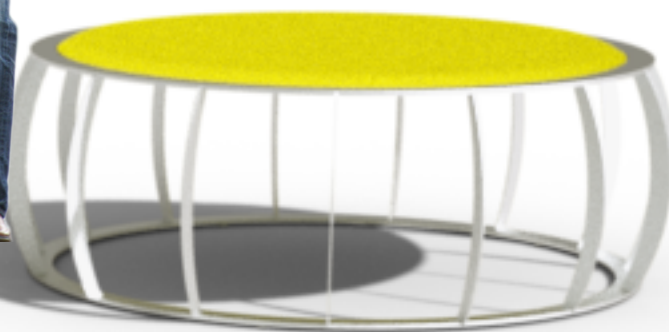

Cobalt

Urban Leisure Seating Elements

Cobalt is an elegant seating system for urban public spaces and garden environments. The system uses simple clean lines and made of high quality materials.

Design by LEMON

Cobalt T1

Urban Leisure Seating Elements

LEMÓN™

Design by LEMON

Cobalt T1

Urban Leisure Seating Elements

LEMÓN™

Design by LEMON