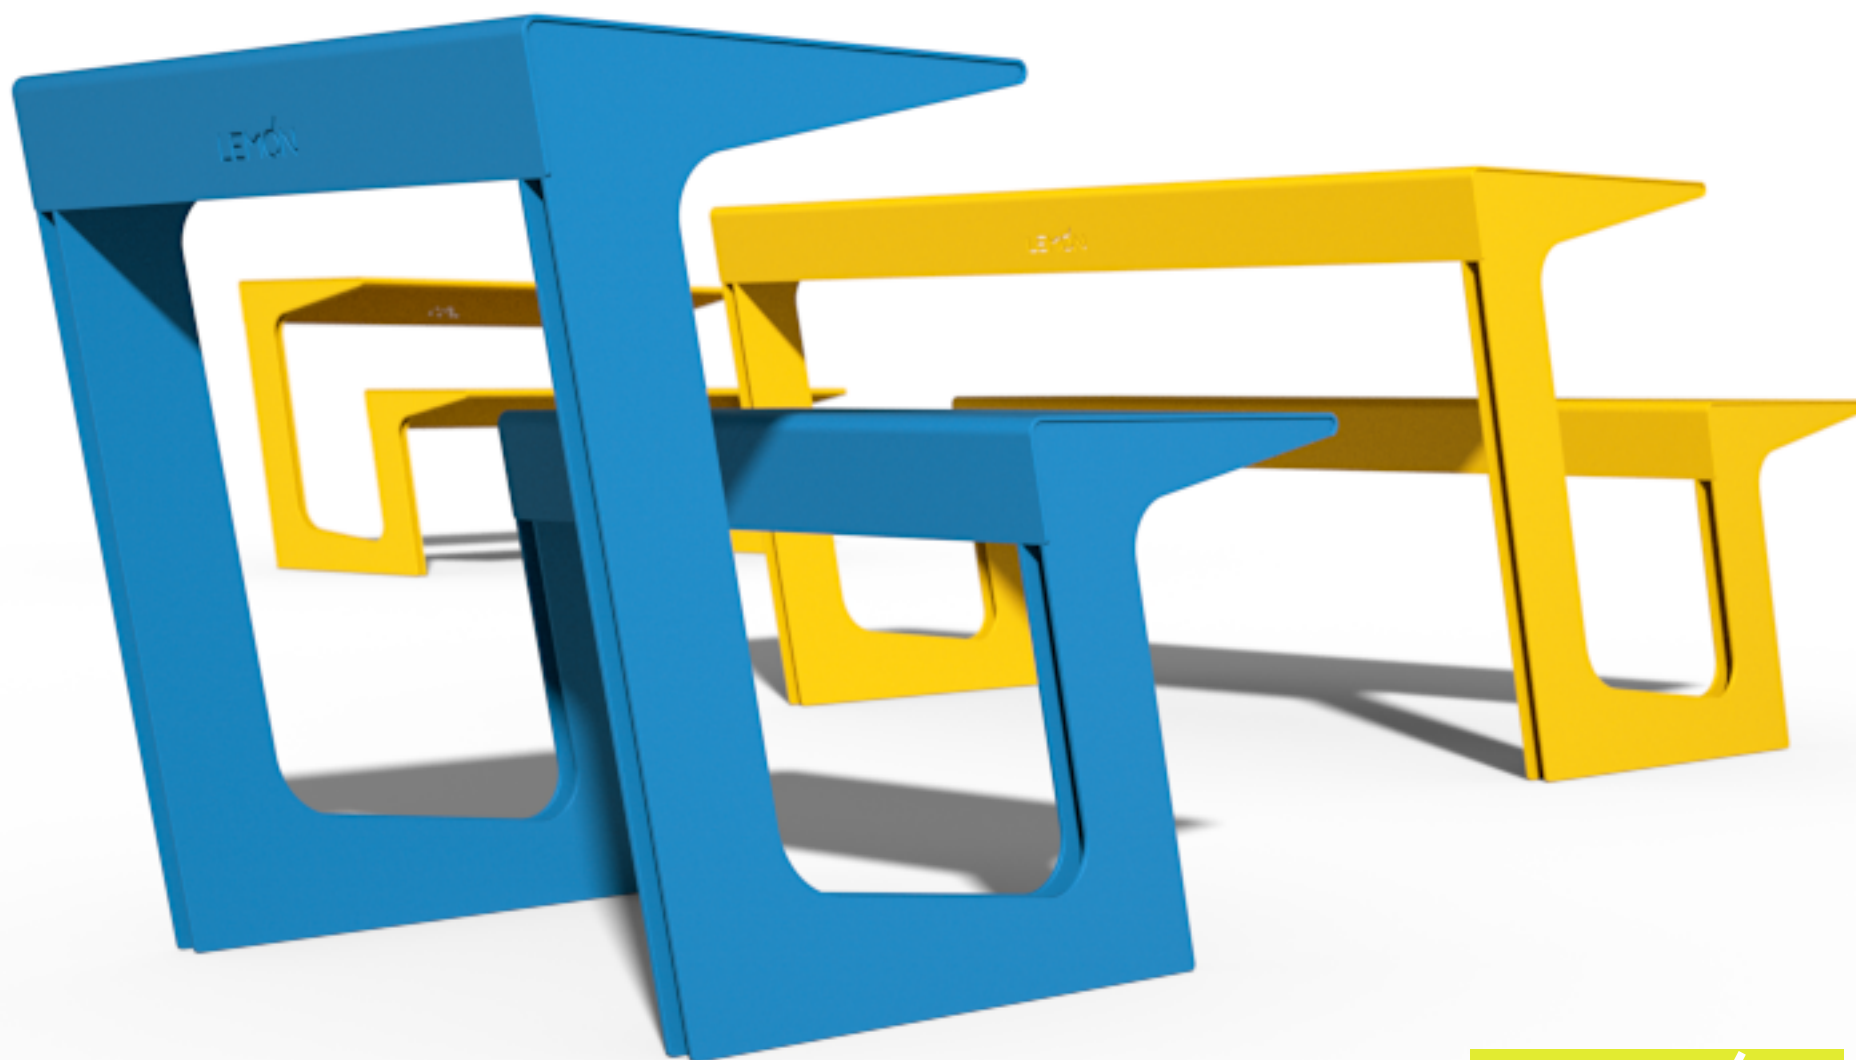

Colbi T1

Urban Leisure Table Elements

LEMÓN™

Design by LEMON