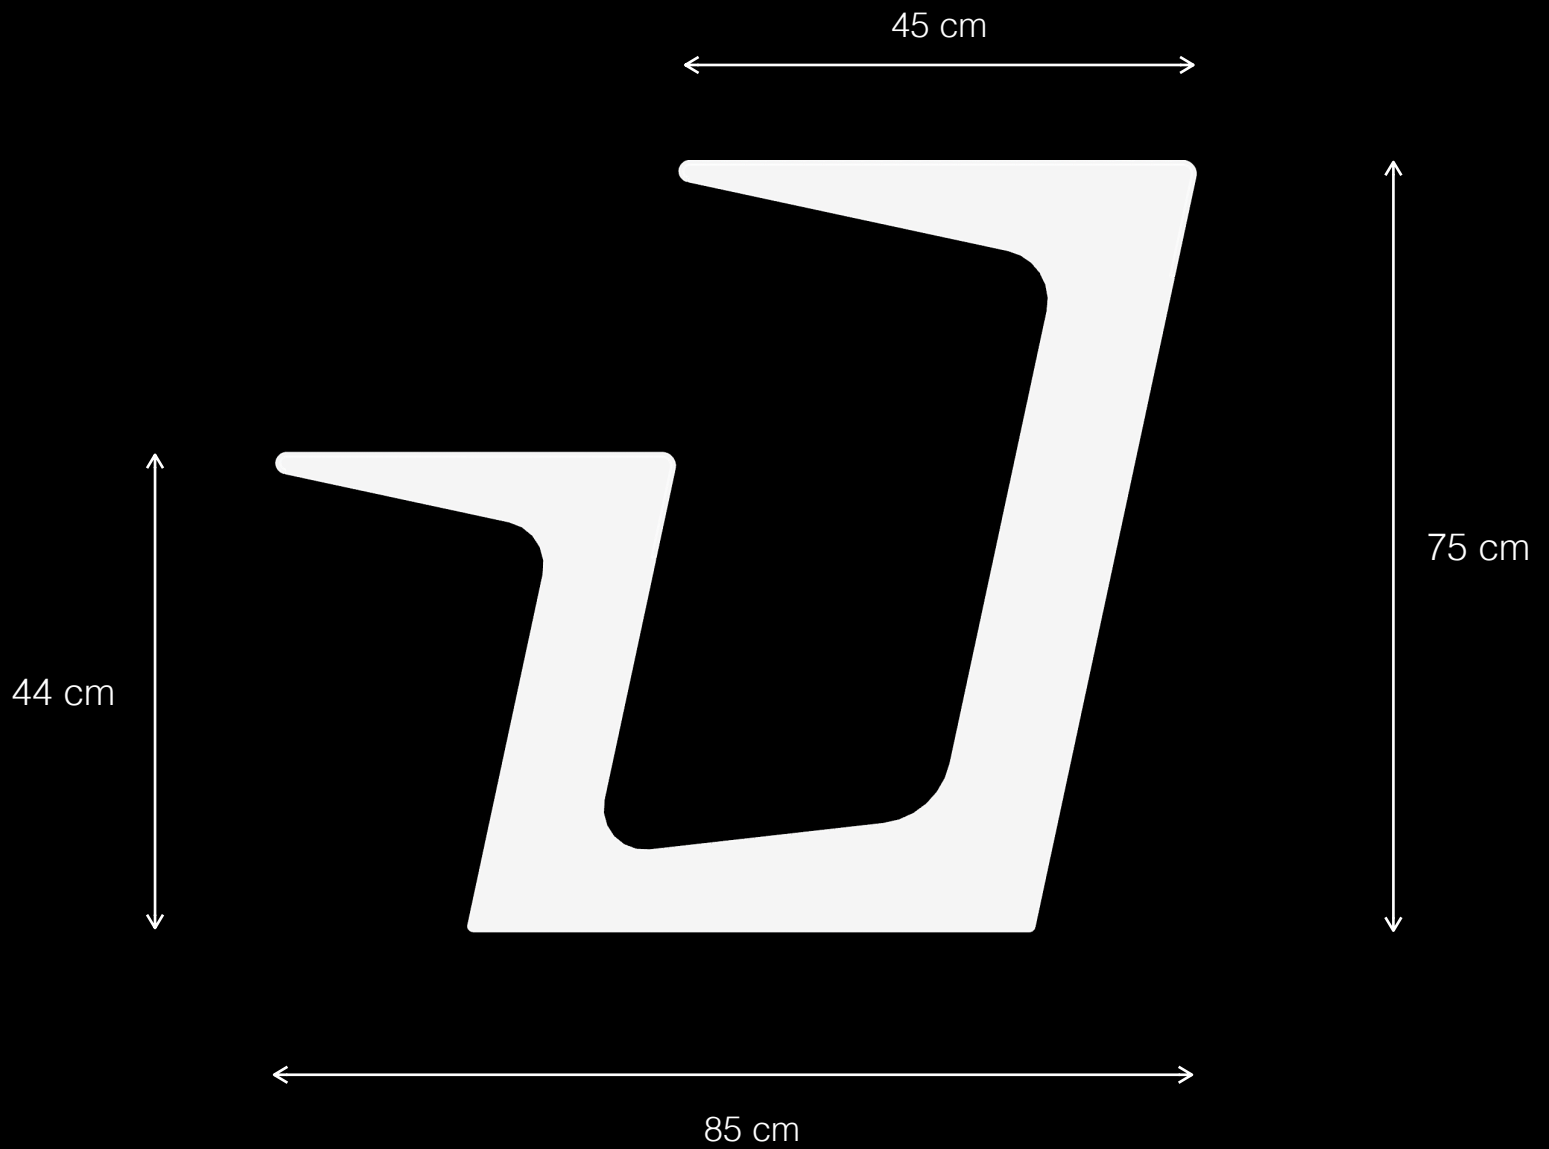

# Colbi T1

Urban Leisure Table Elements

**LEMÓN™**  
Design by LEMON

130 cm

65 cm