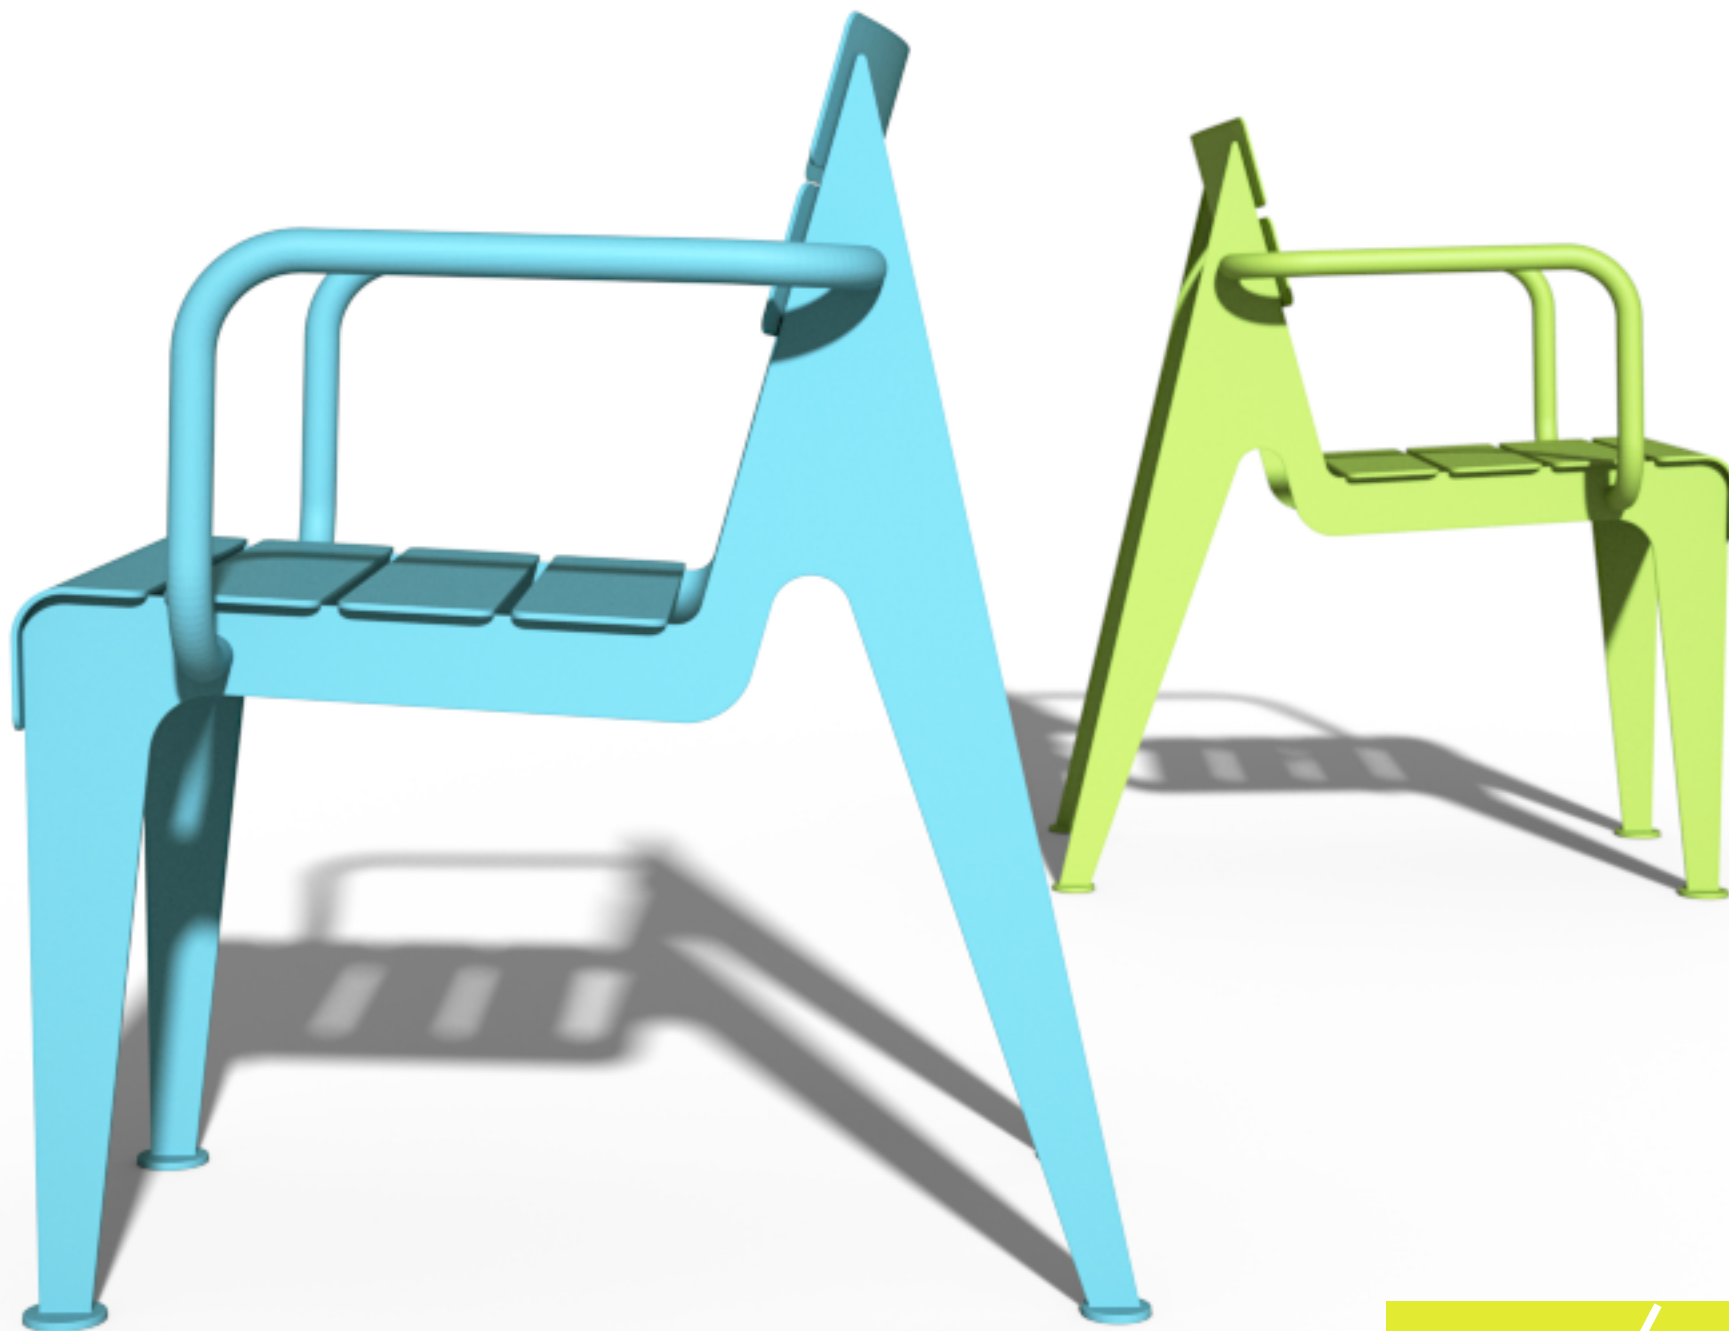

Contour

Urban Leisure Seating Elements

Contour is an elegant seating system for urban public spaces and garden environments. The system uses simple clean lines and made of high quality materials.

Design by LEMON

Contour

Urban Leisure Seating Elements

T 1

LEMÓN™

Design by LEMON

Contour T1

Urban Leisure Seating Elements

LEMÓN™
Design by LEMON

Contour T1

Urban Leisure Seating Elements

LEMÓN™
Design by LEMON

Contour T1
Urban Leisure Seating Elements

LEMÓN™
Design by LEMON

56 cm

67 cm

75 cm