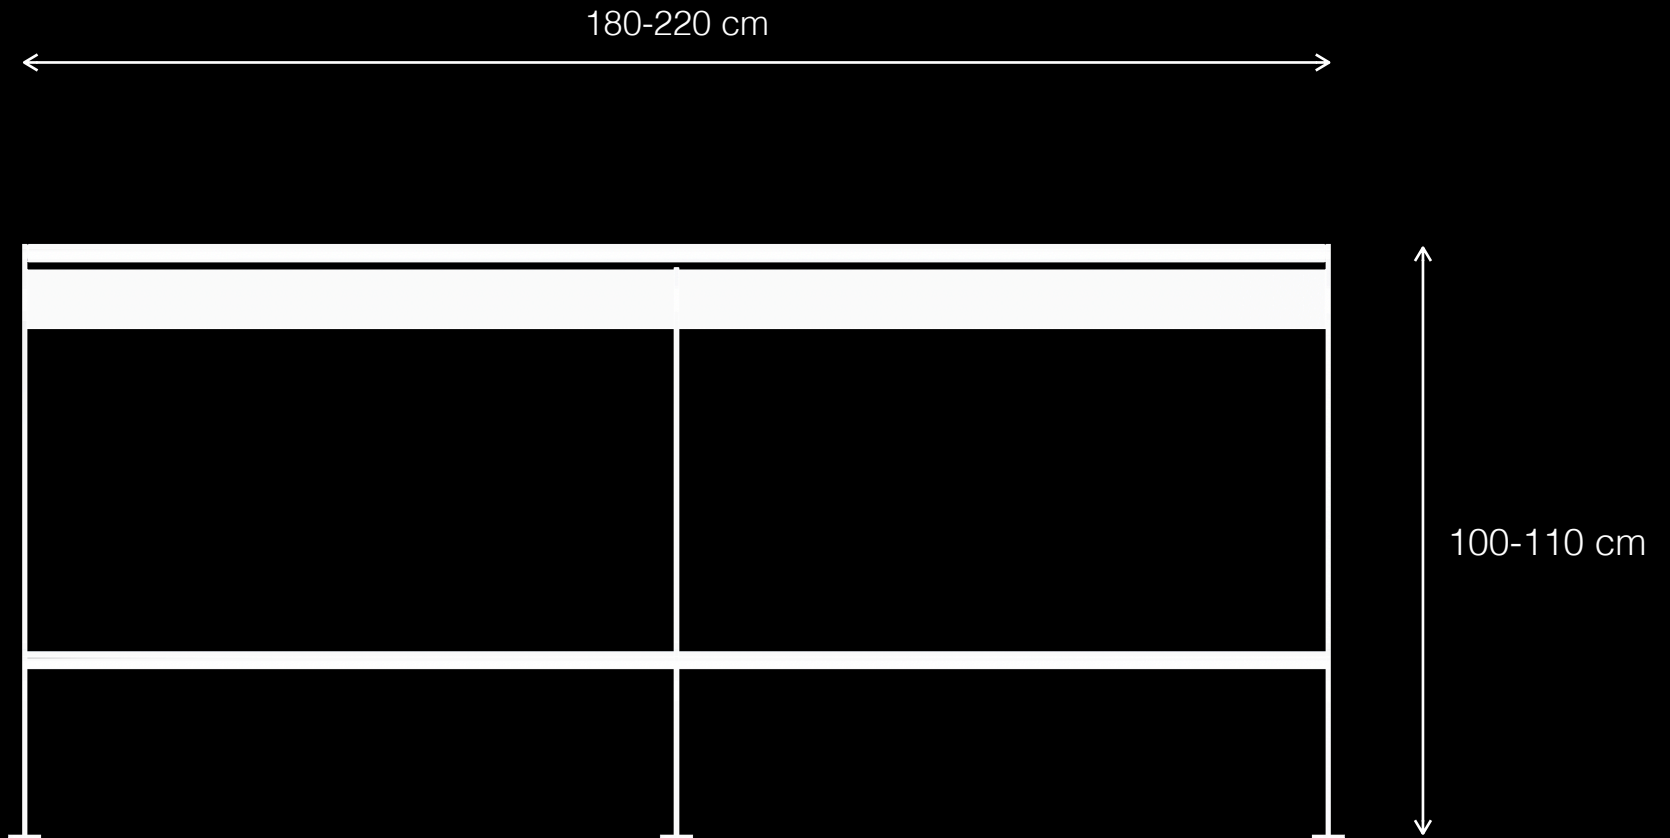

Design by LEMON

Convex T1

Urban Leisure Table Elements

LEMÓN™

Design by LEMON

6

Materials & Finishes

Base: Epoxy/Polyester Coated Metal
/Aluminum