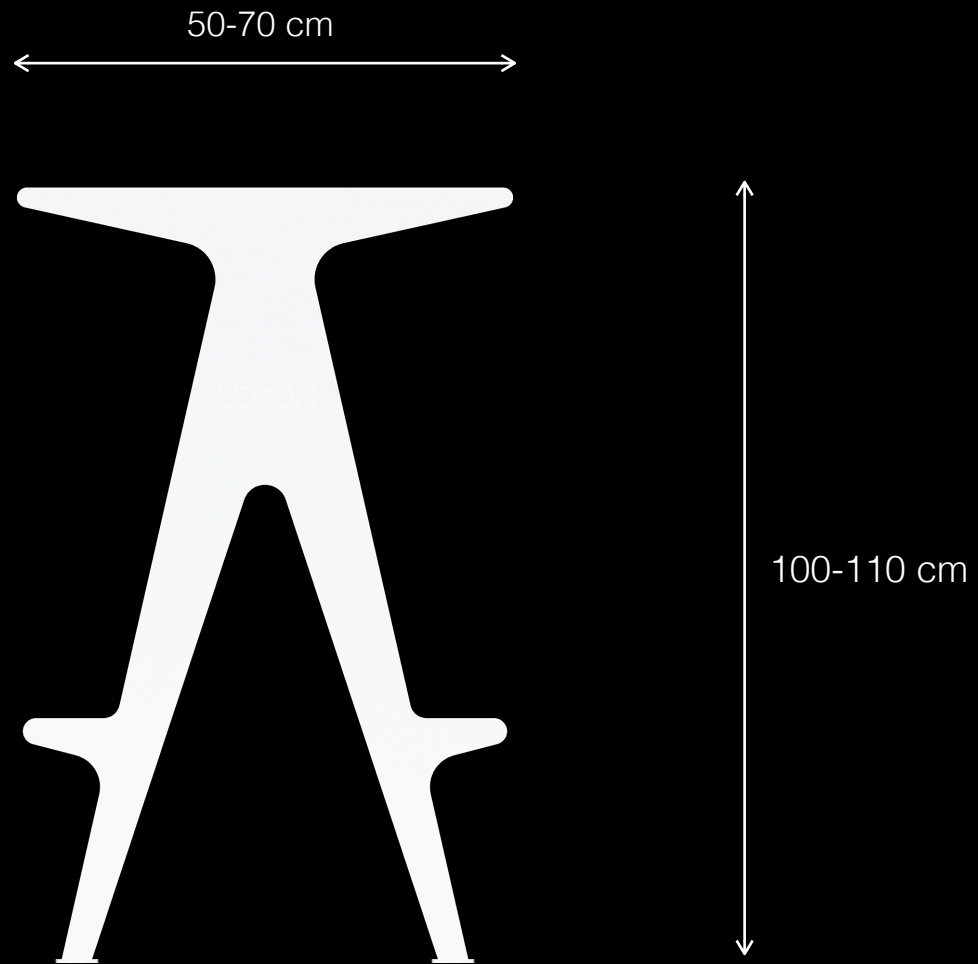

Design by LEMON

Convex T1

Urban Leisure Table Elements

LEMÓN™

Design by LEMON

6

Materials & Finishes

Base: Epoxy/Polyester Coated Metal
/Aluminum