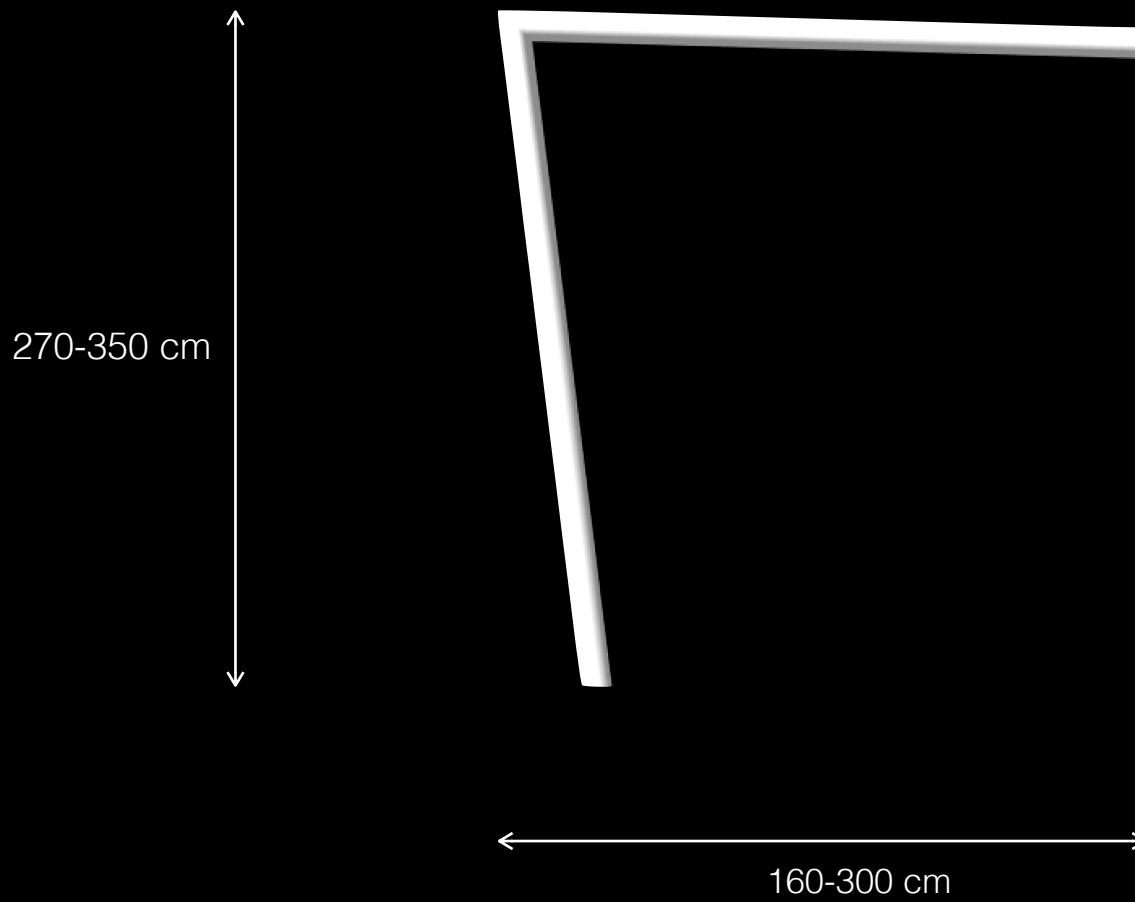

# Corridor T1

Shading System for Urban Spaces

Design by LEMON

Corridor T1  
Shading System for Urban Spaces

**LEMÓN™**  
Design by LEMON