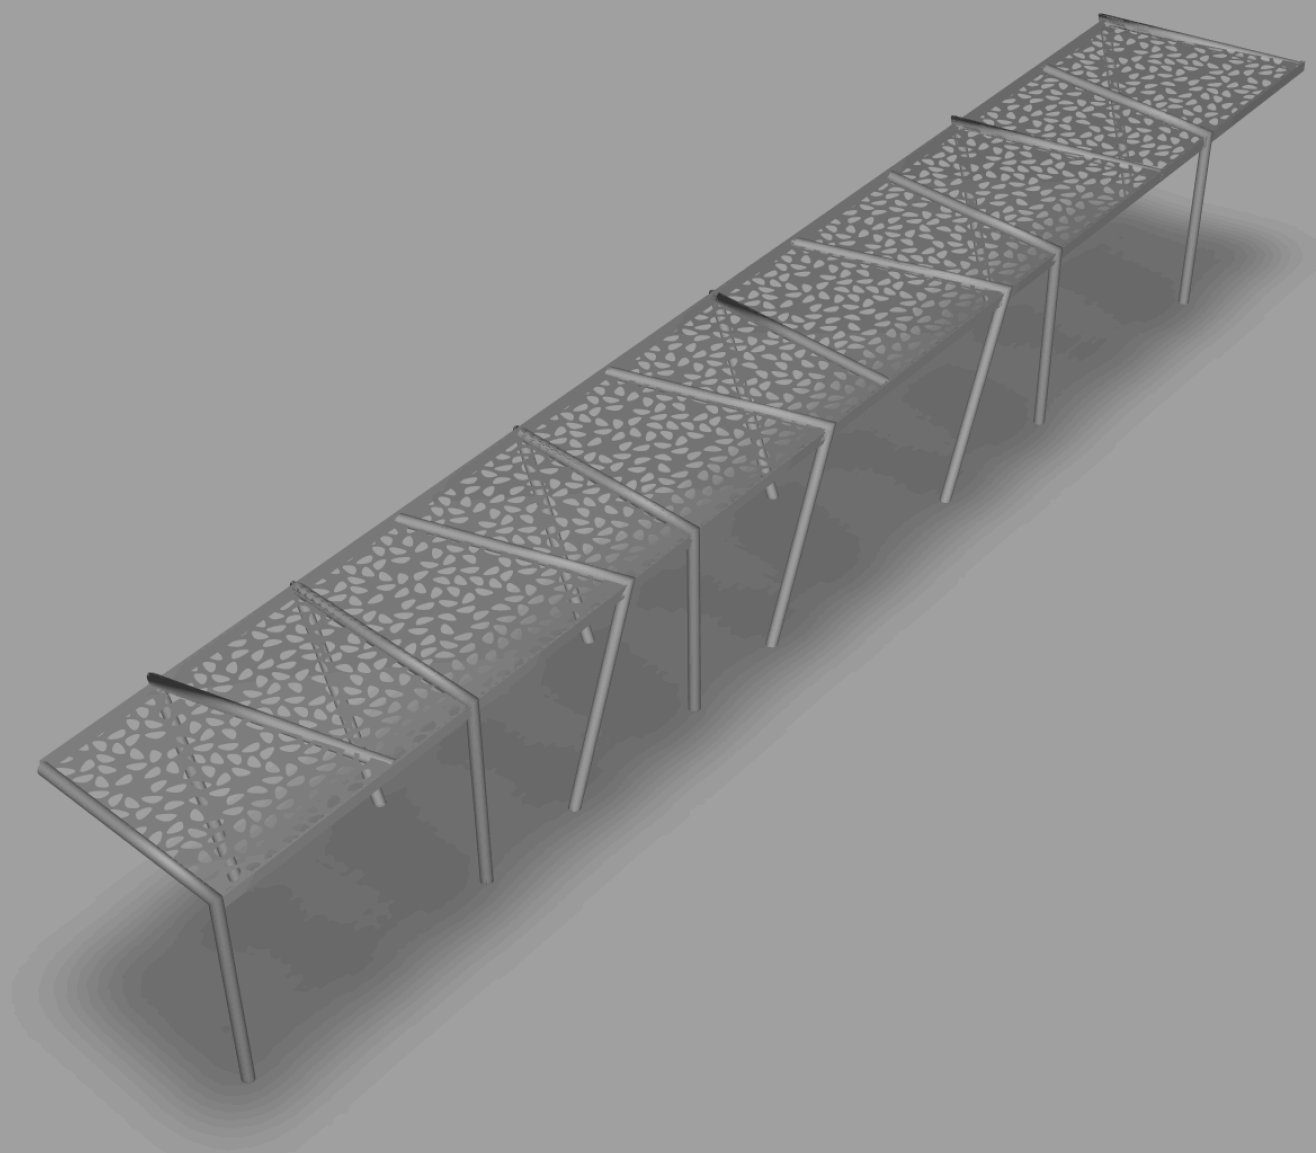

Corridor T1

Shading System for Urban Spaces