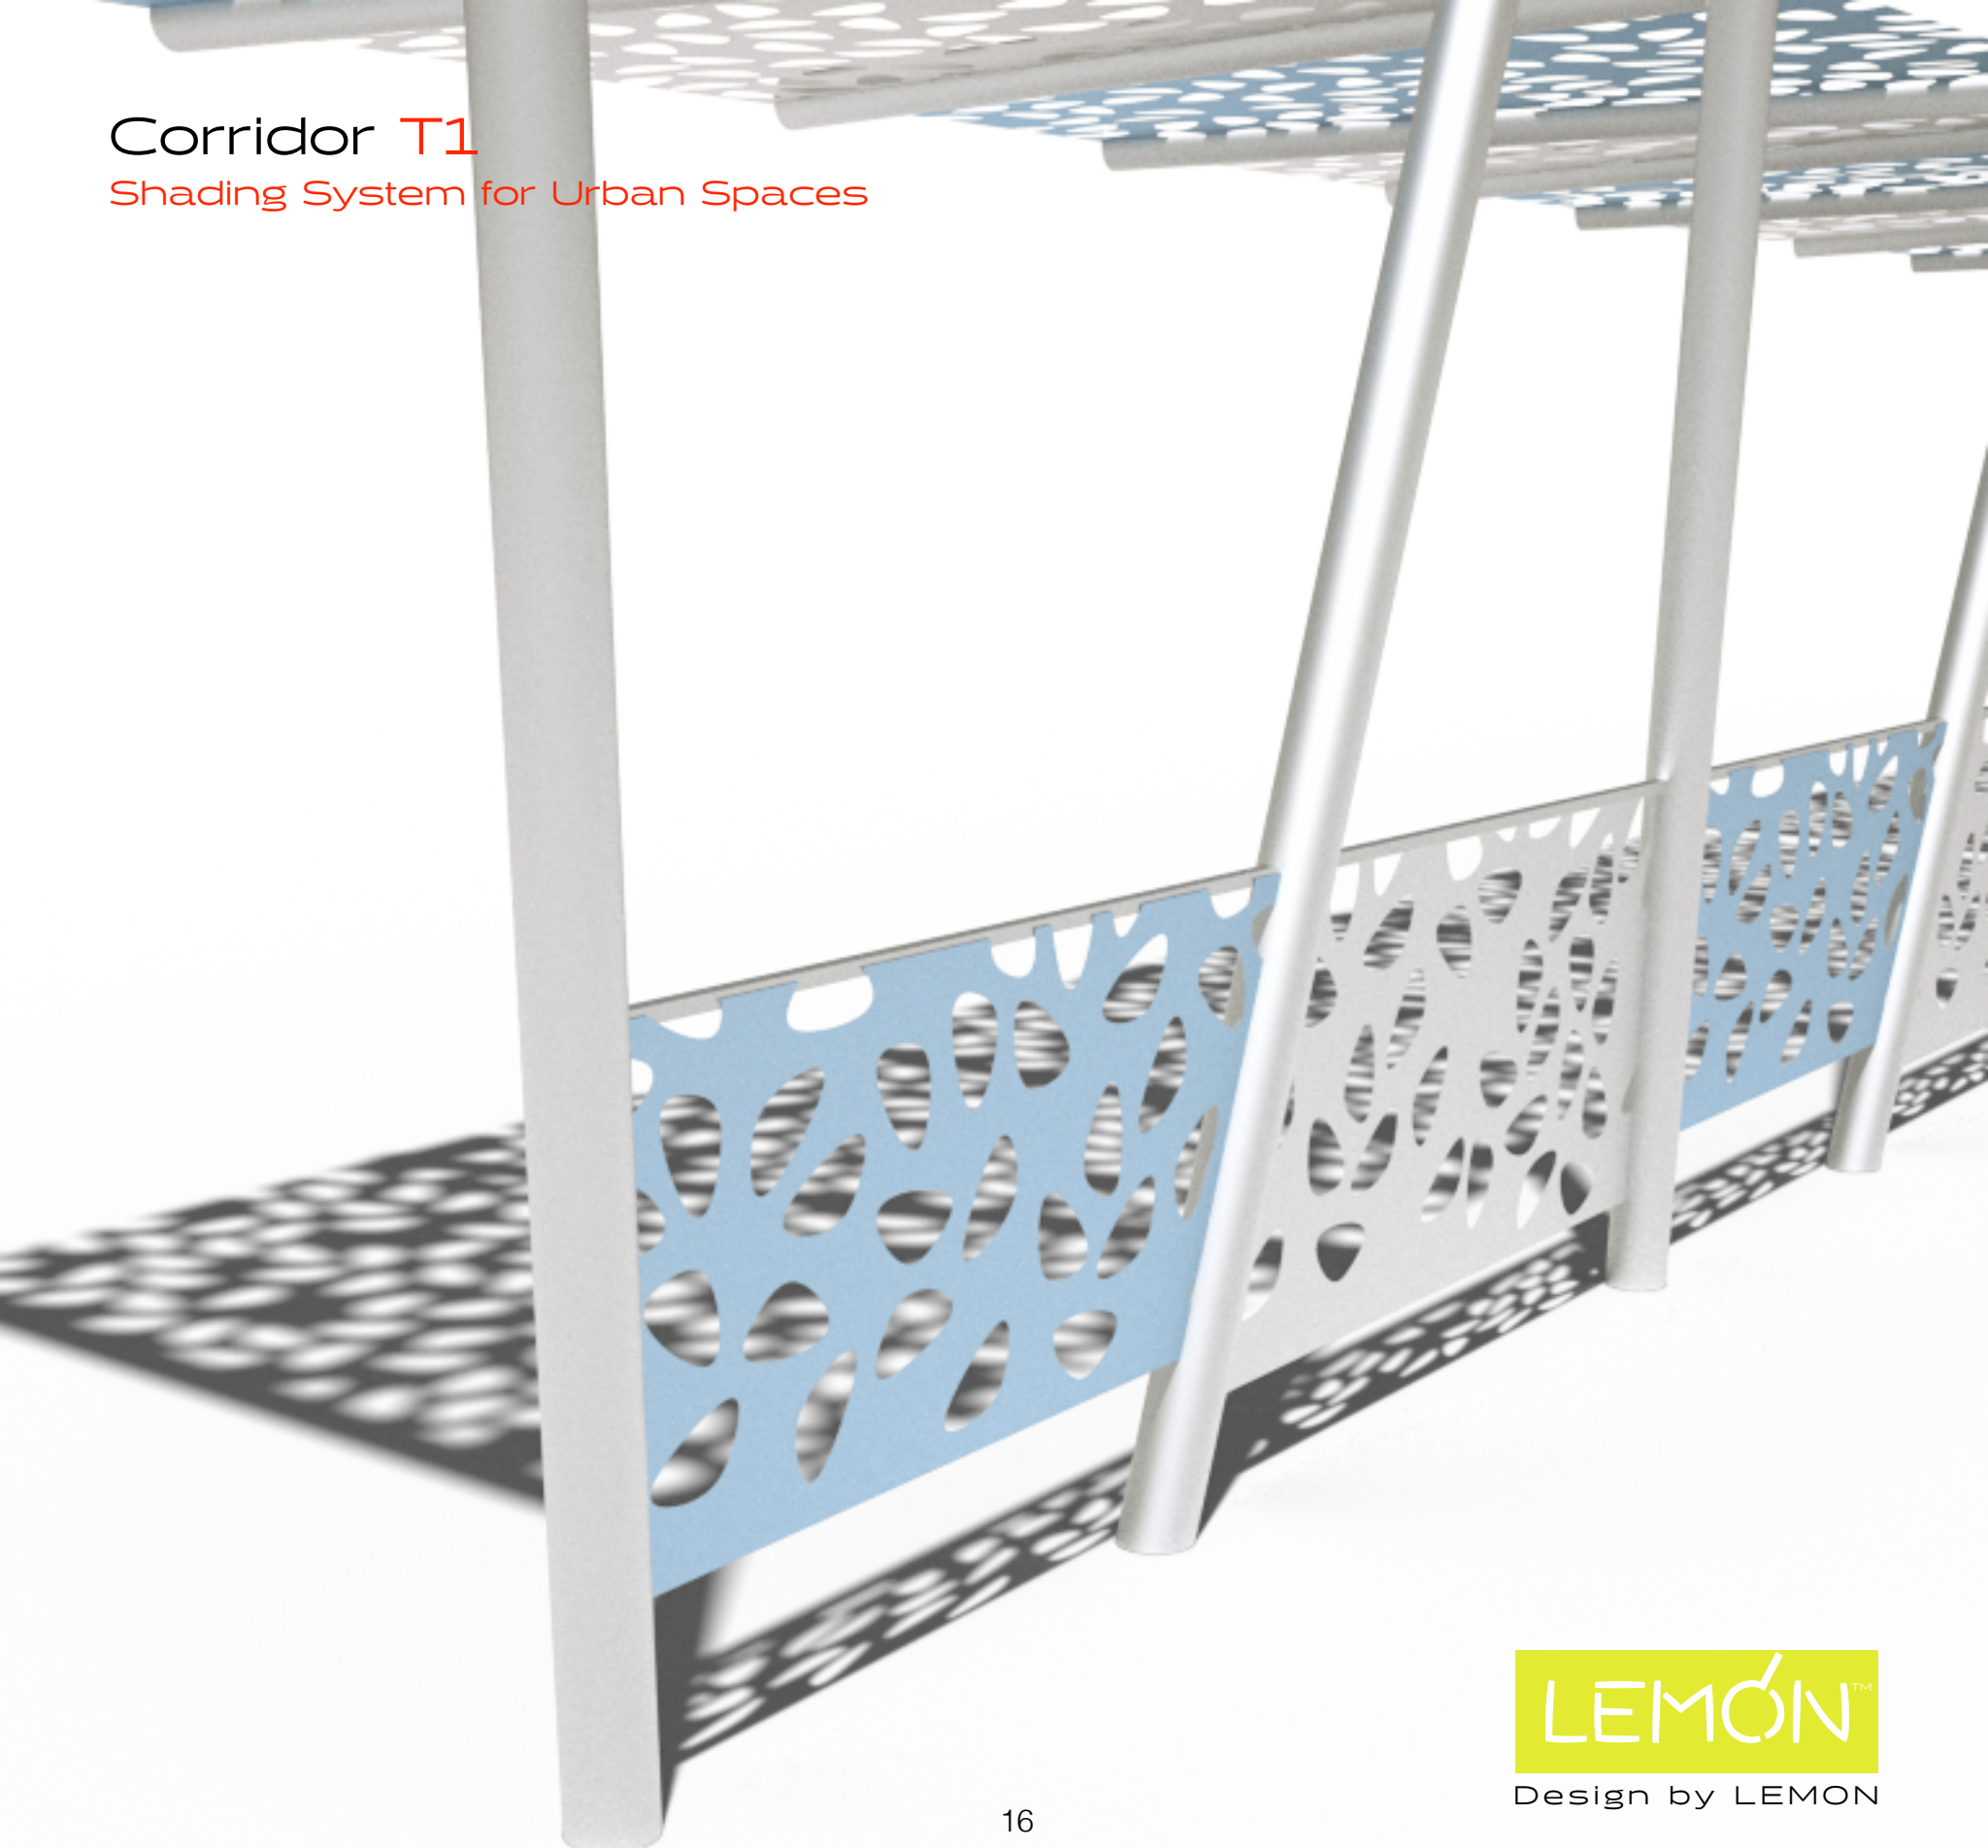

Corridor T1
Shading System for Urban Spaces

LEMÓN™
Design by LEMON