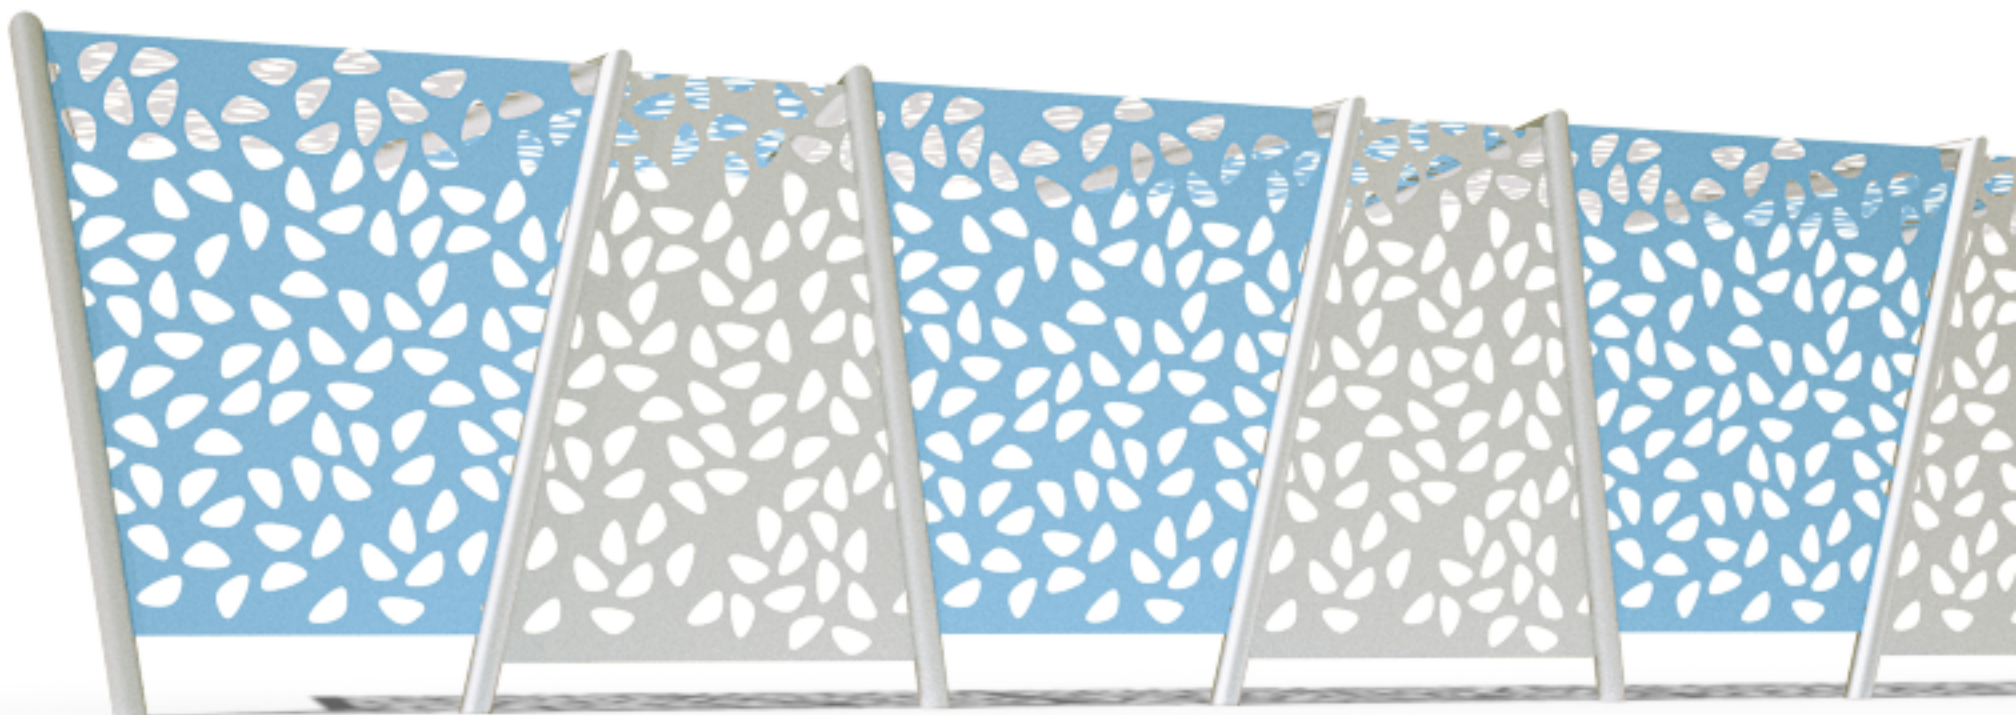

# Corridor T1

Shading System for Urban Spaces

LEMÓN™

Design by LEMON

# Corridor T1

Shading System for Urban Spaces

Design by LEMON