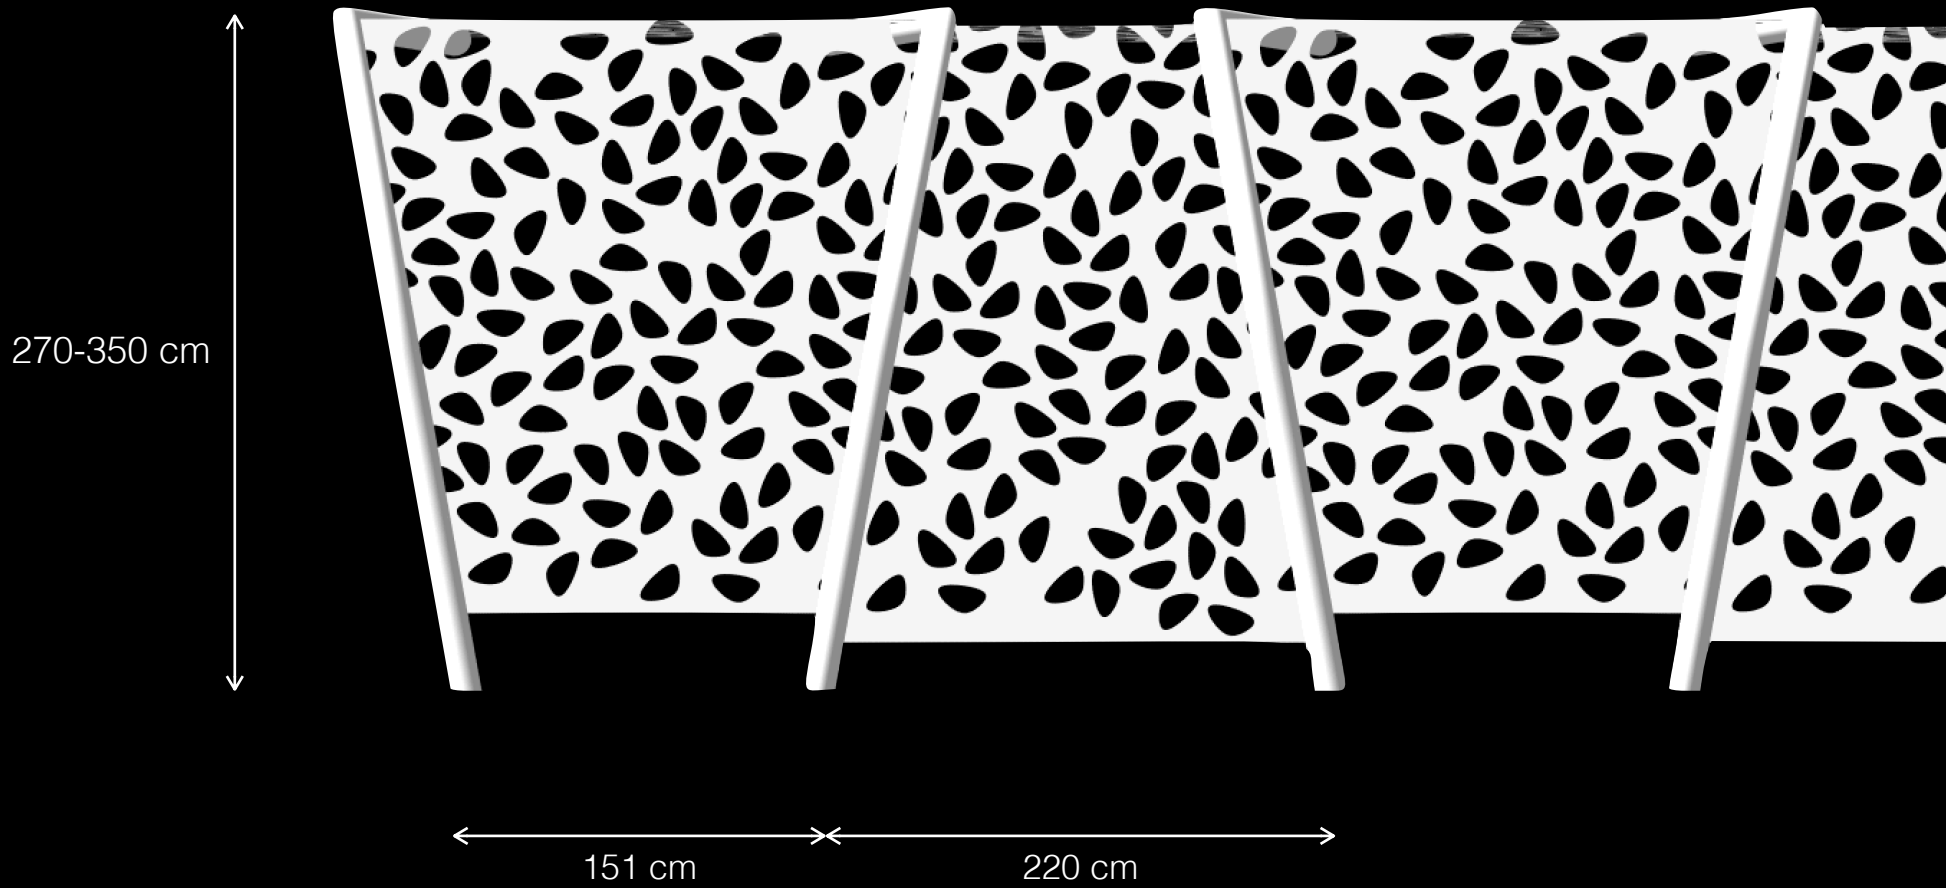

# Corridor T1

Shading System for Urban Spaces

Design by LEMON

Corridor T1  
Shading System for Urban Spaces

**LEMÓN™**  
Design by LEMON