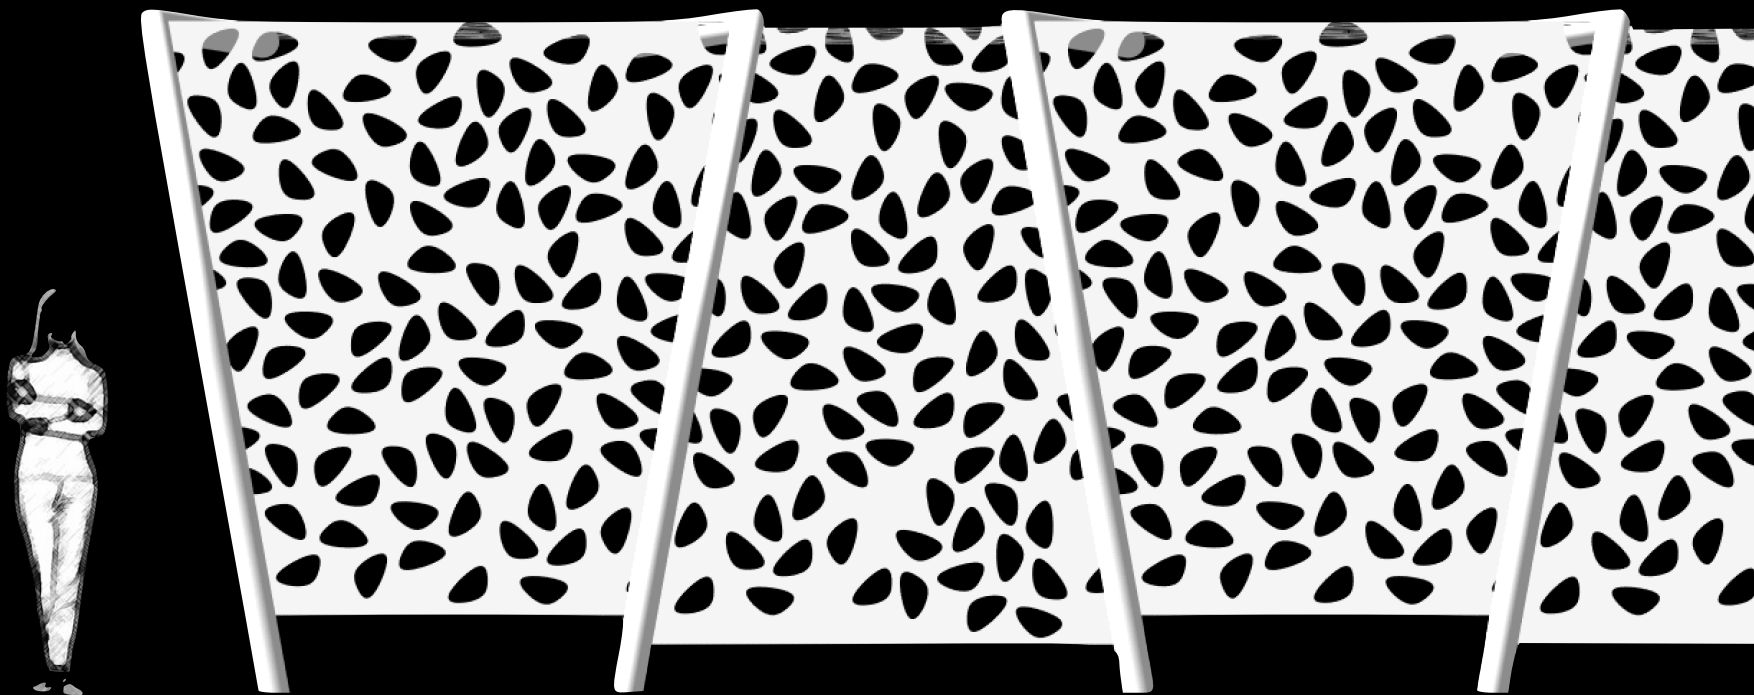

Corridor

Shading System for Urban Spaces

T 1

Design by LEMON

COPYRIGHT © LEMON - UPSCALE URBAN FURNITURE LTD. 1995. ALL RIGHTS RESERVED.

w w w . l e m o n - c o l l e c t i o n . c o m