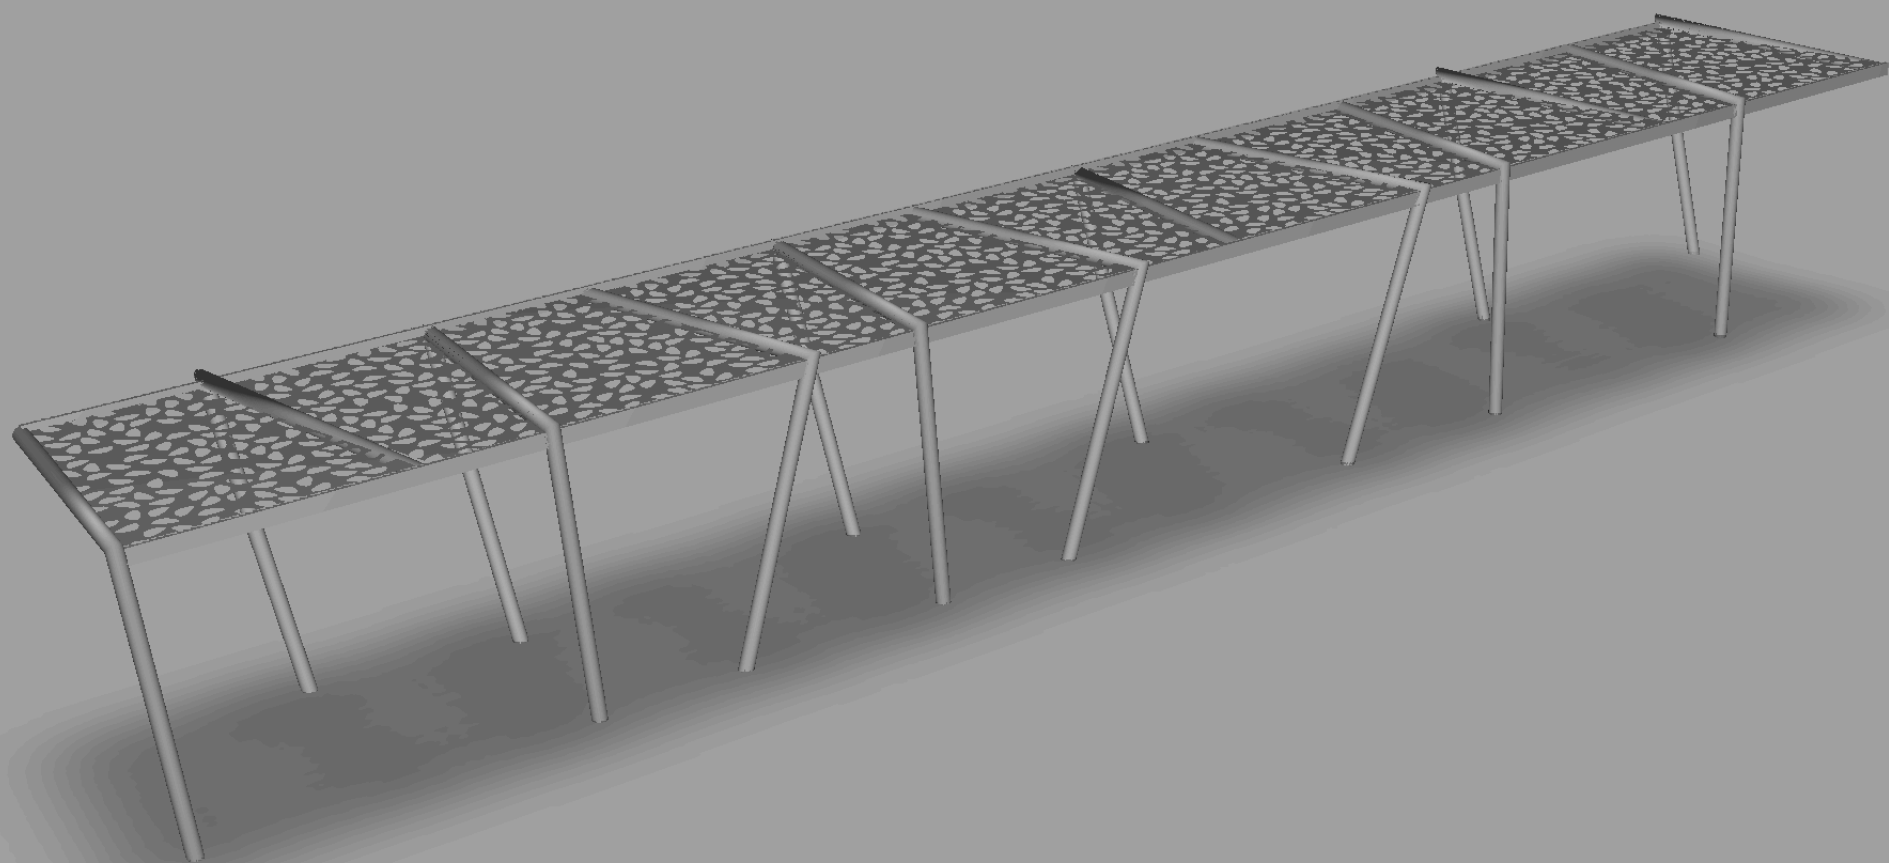

Corridor T1

Shading System for Urban Spaces