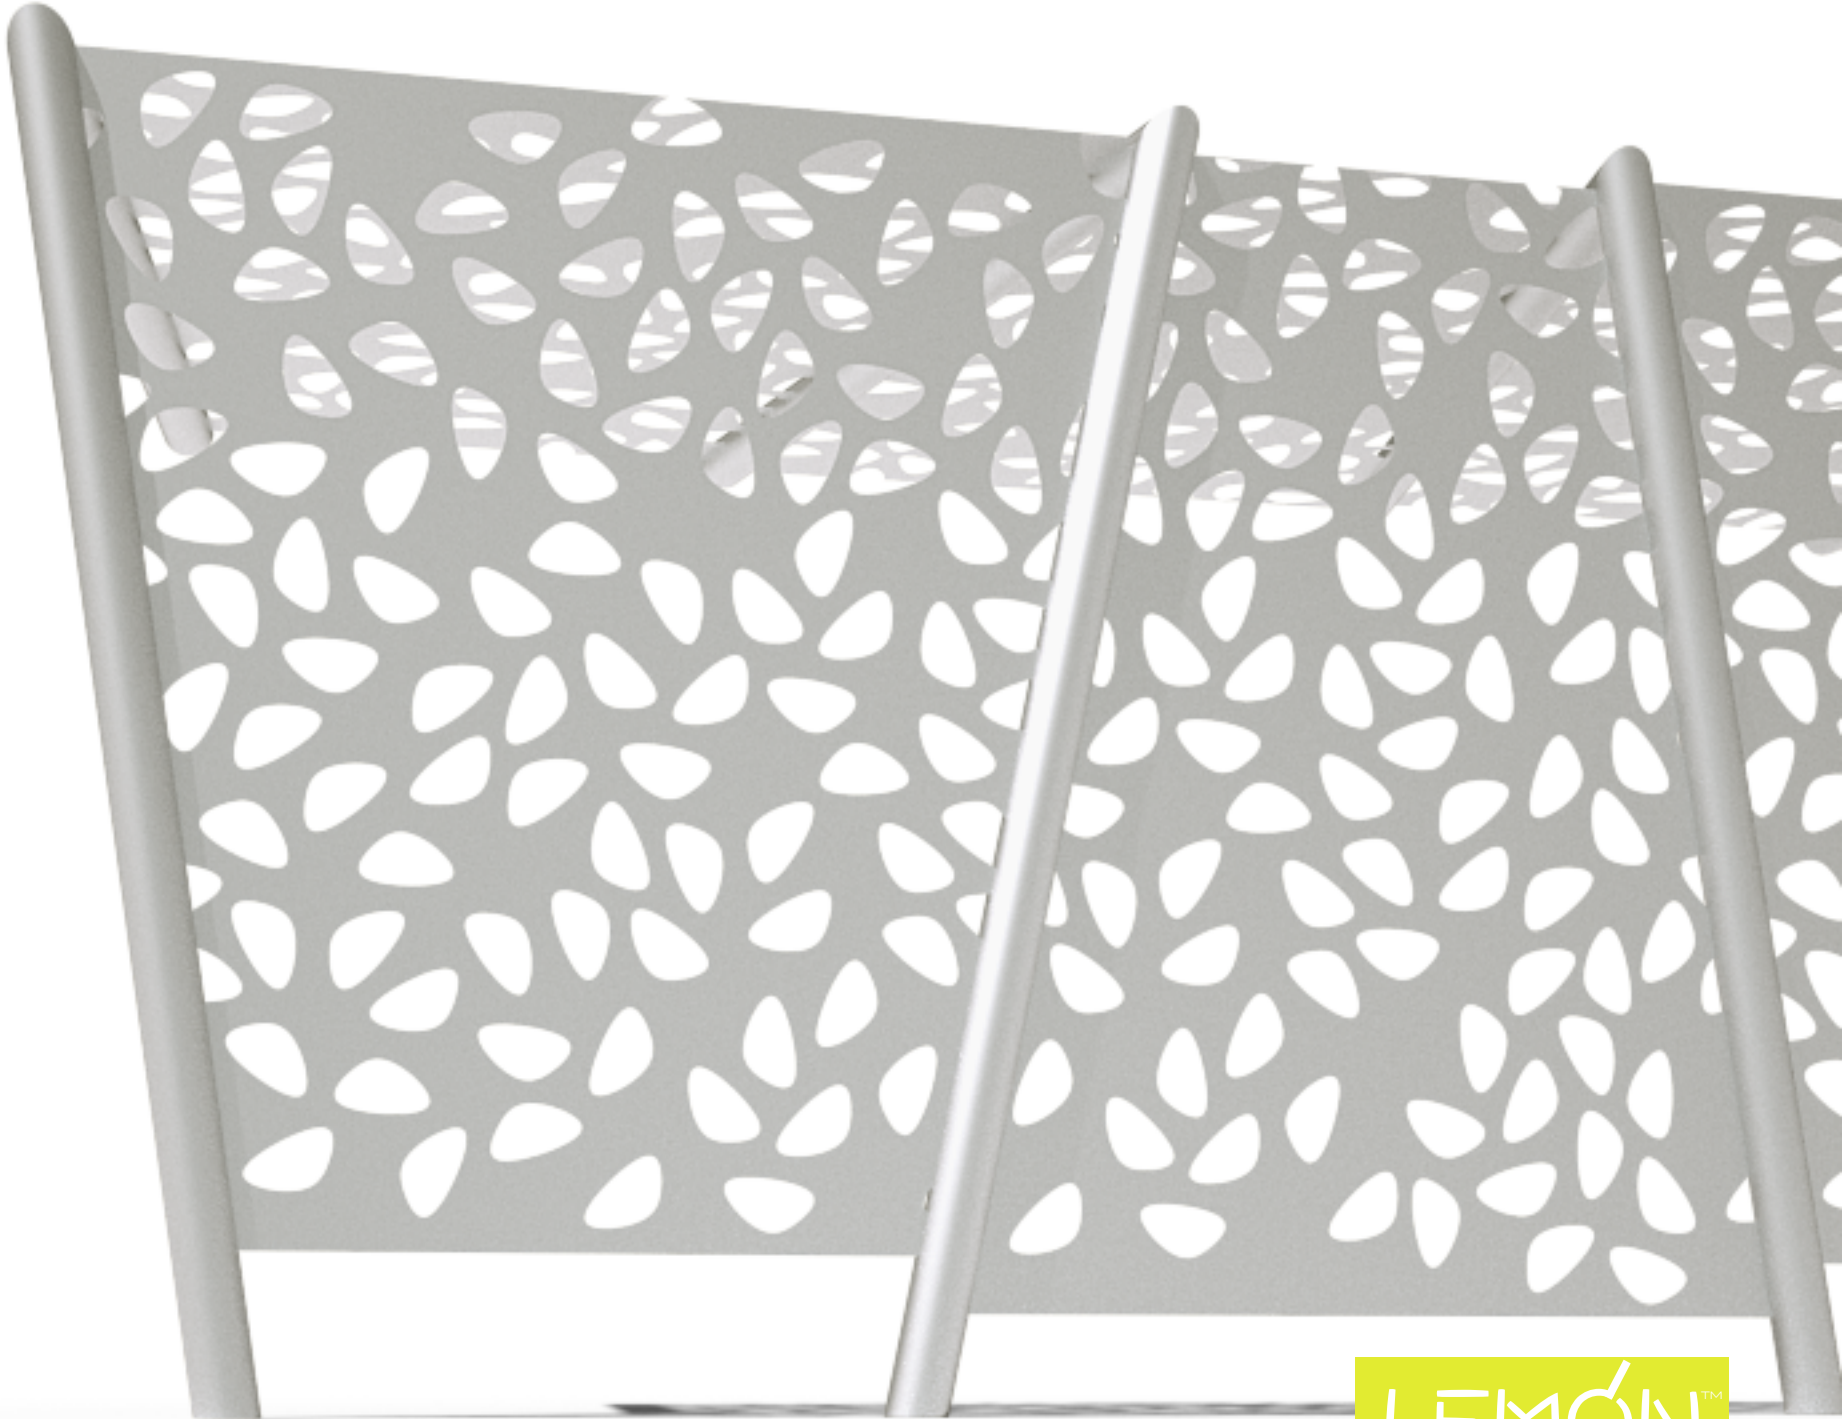

Corridor T1

Shading System for Urban Spaces

Design by LEMON