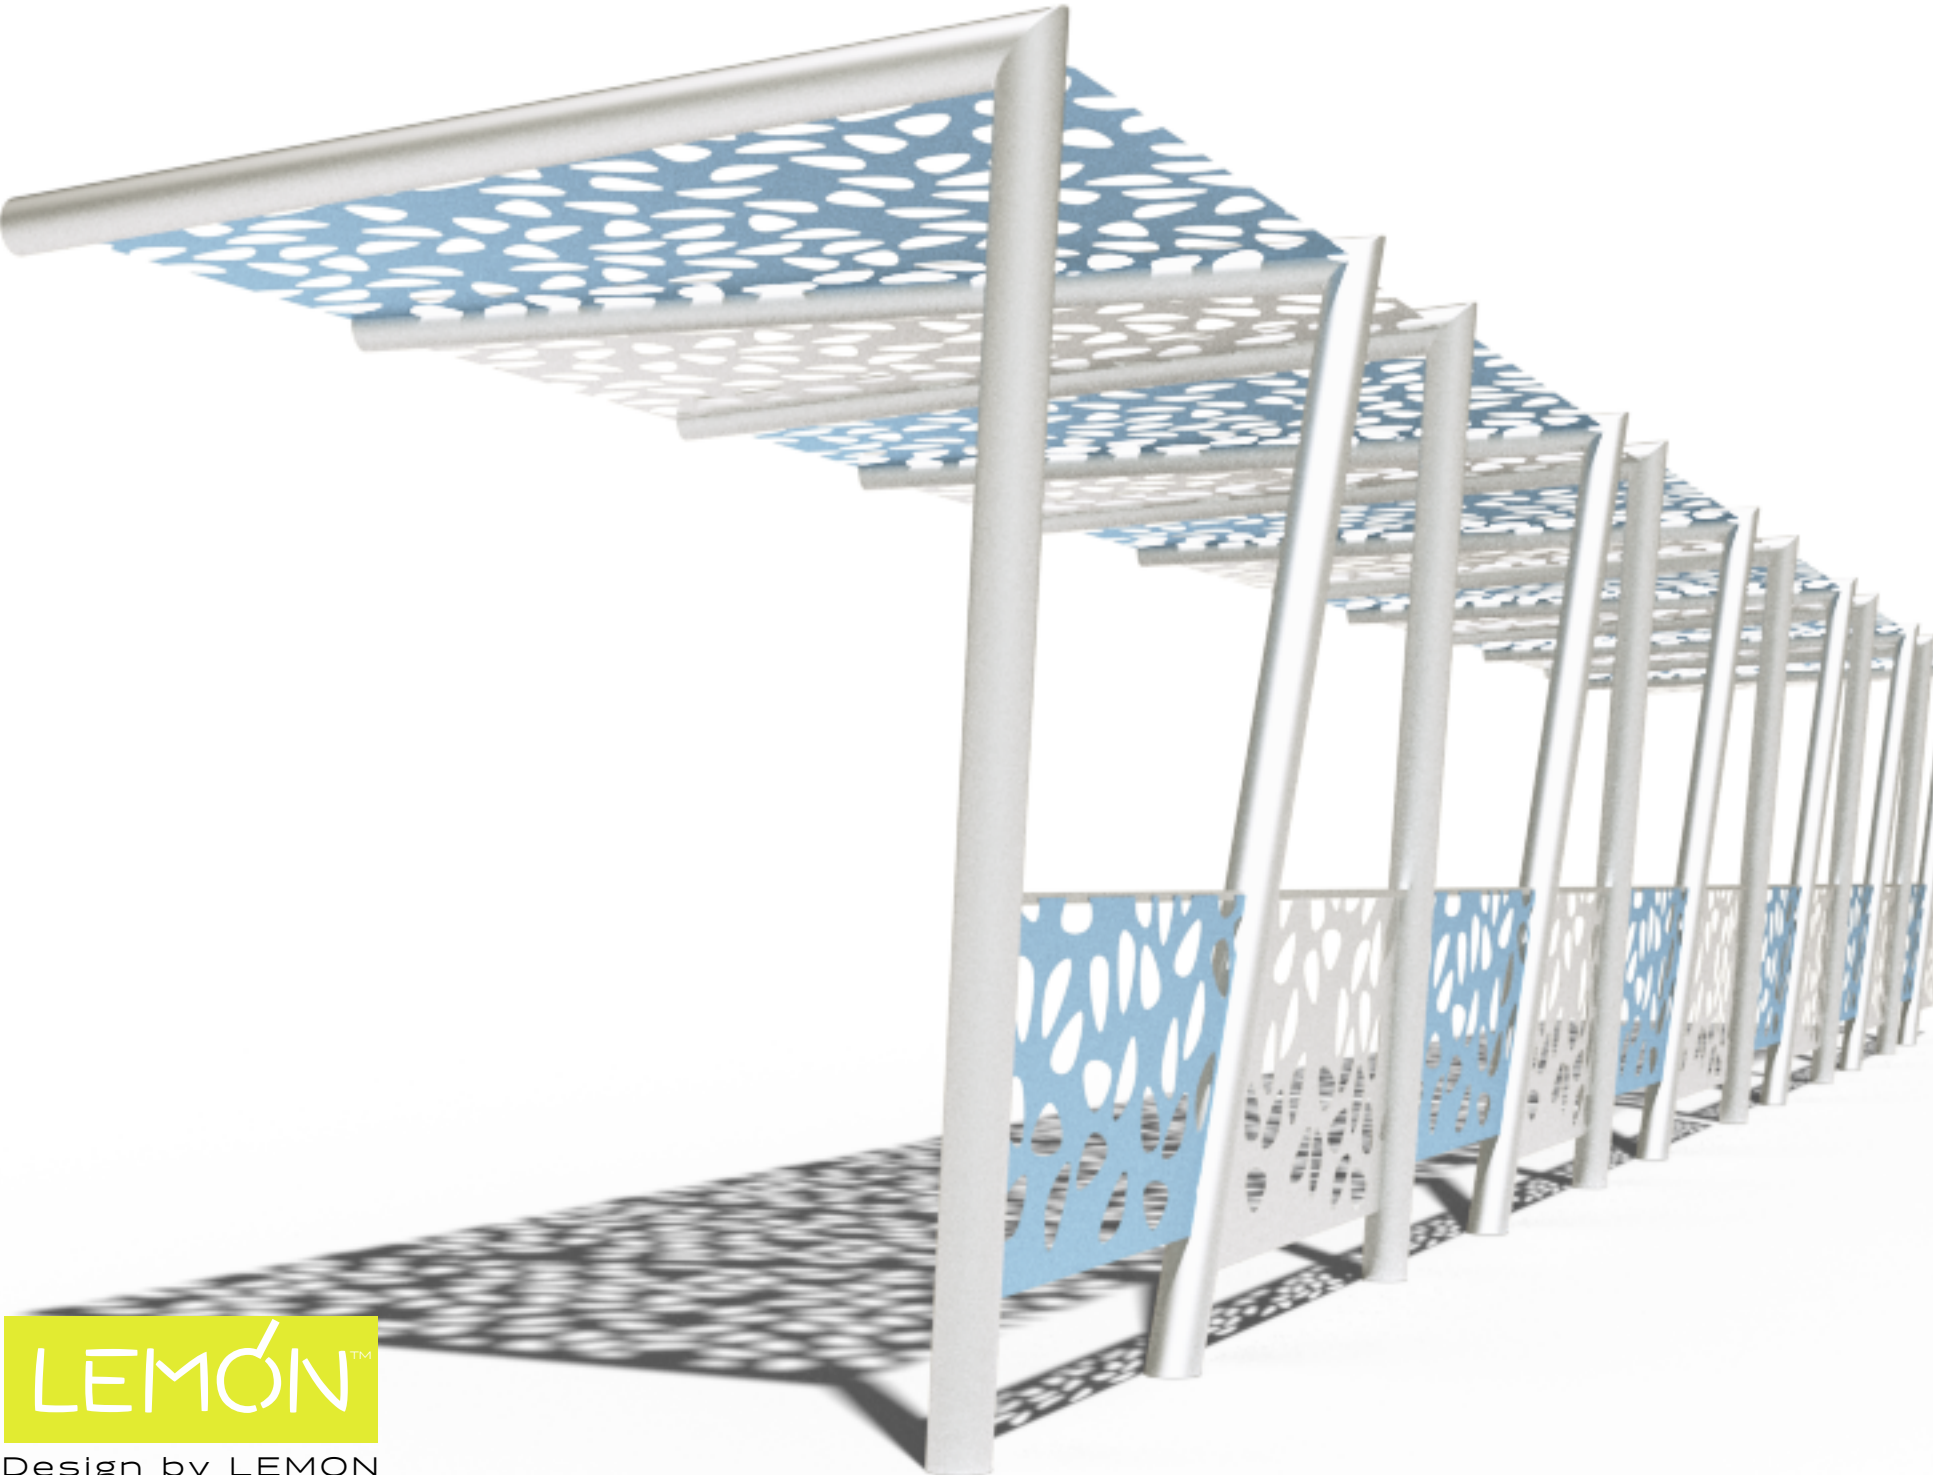

Corridor T1

Shading System for Urban Spaces

Design by LEMON