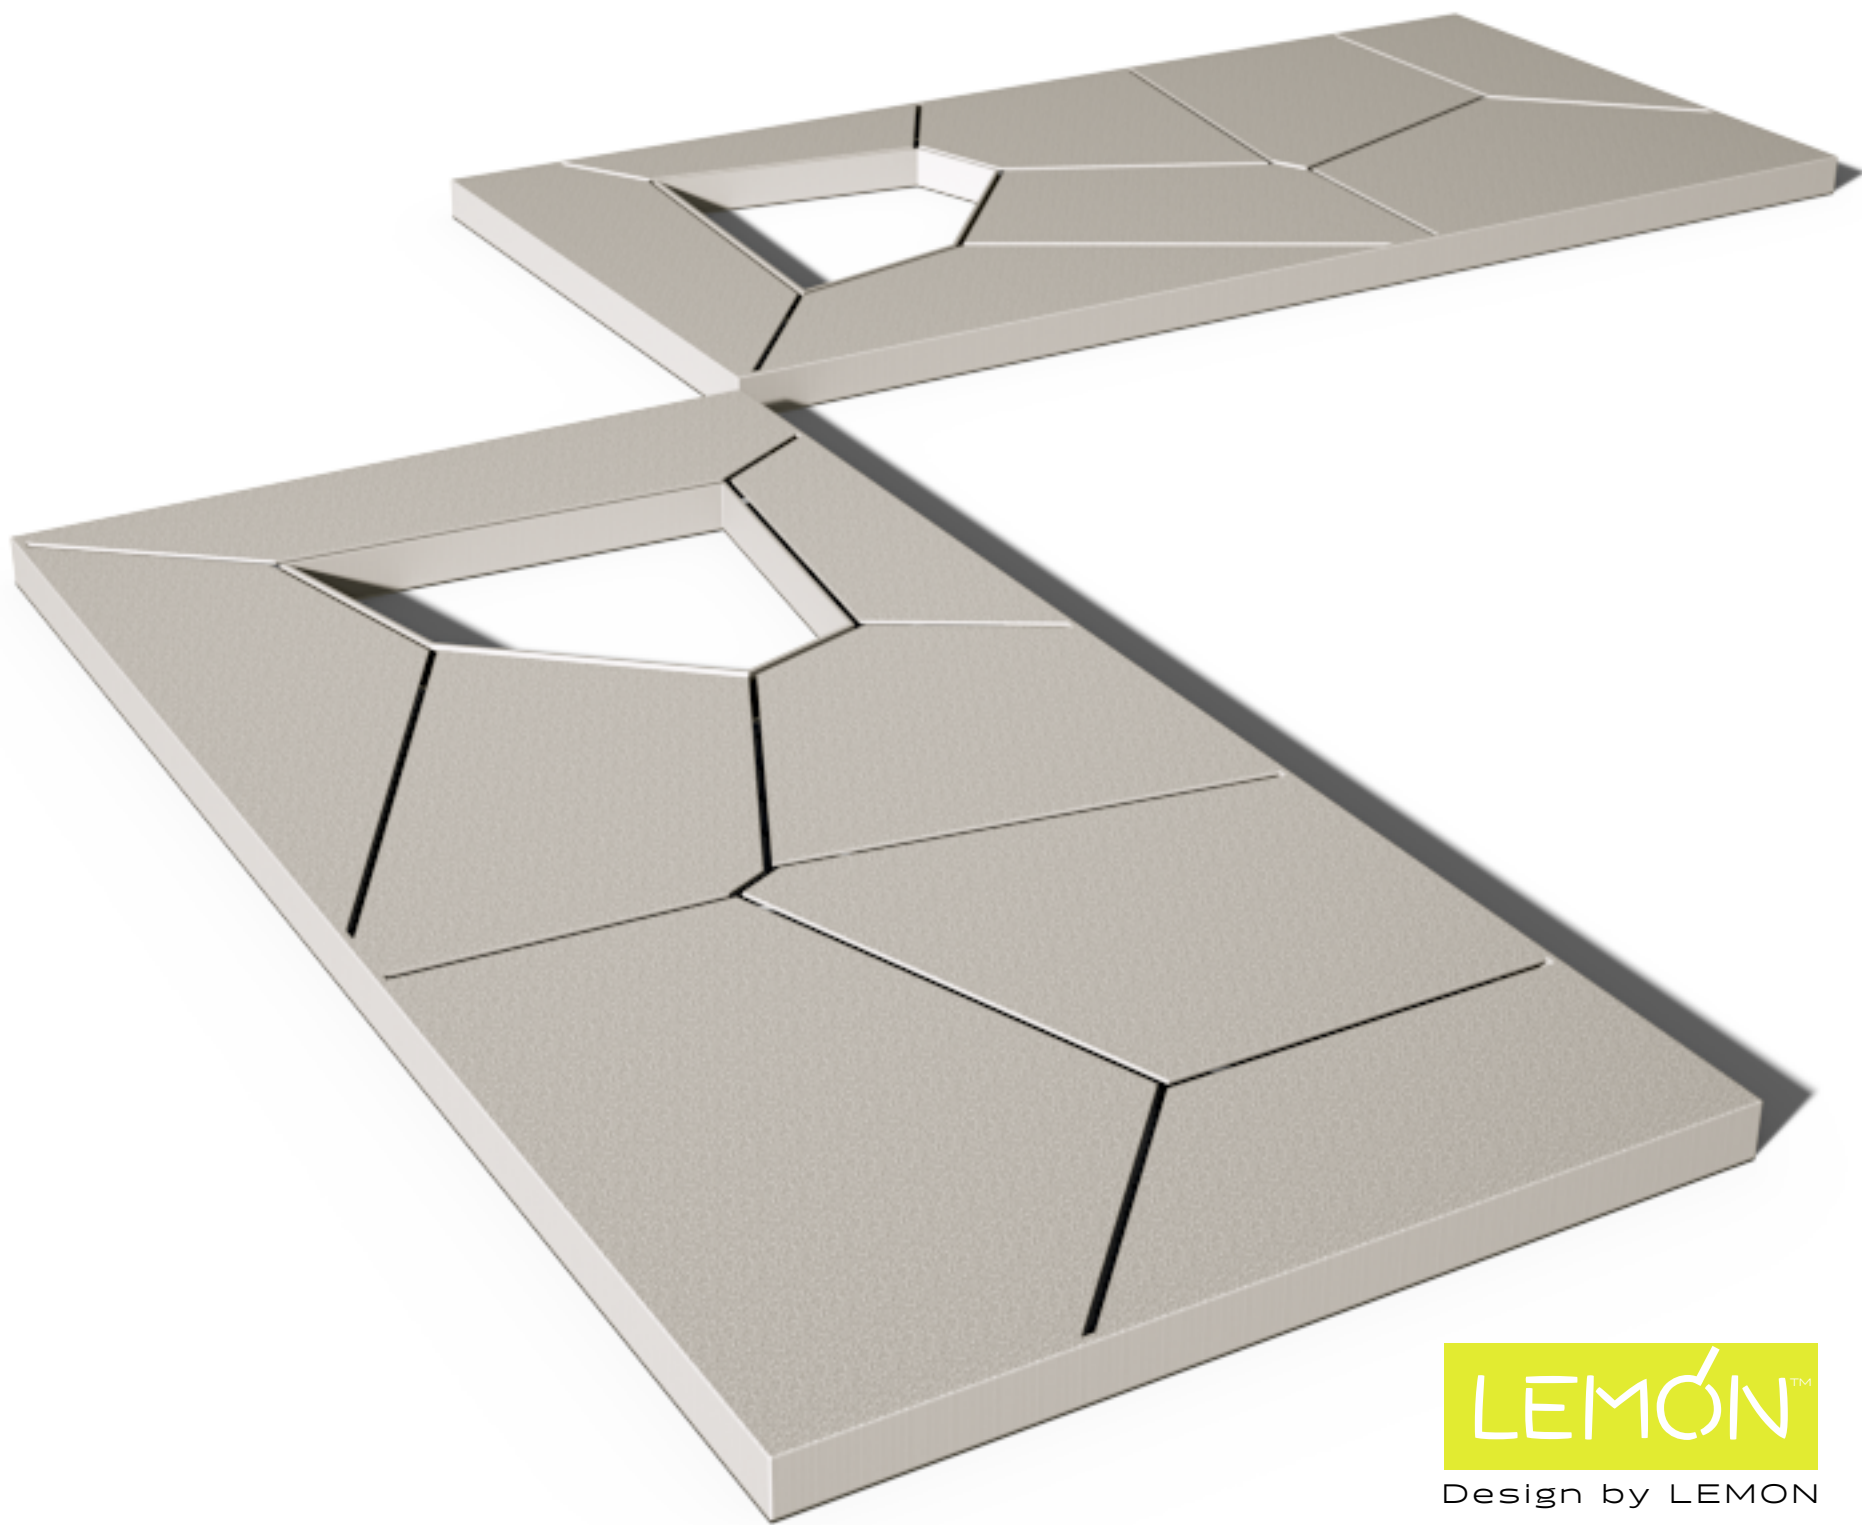

Extend T1
Tree Grills System

LEMÓN™
Design by LEMON