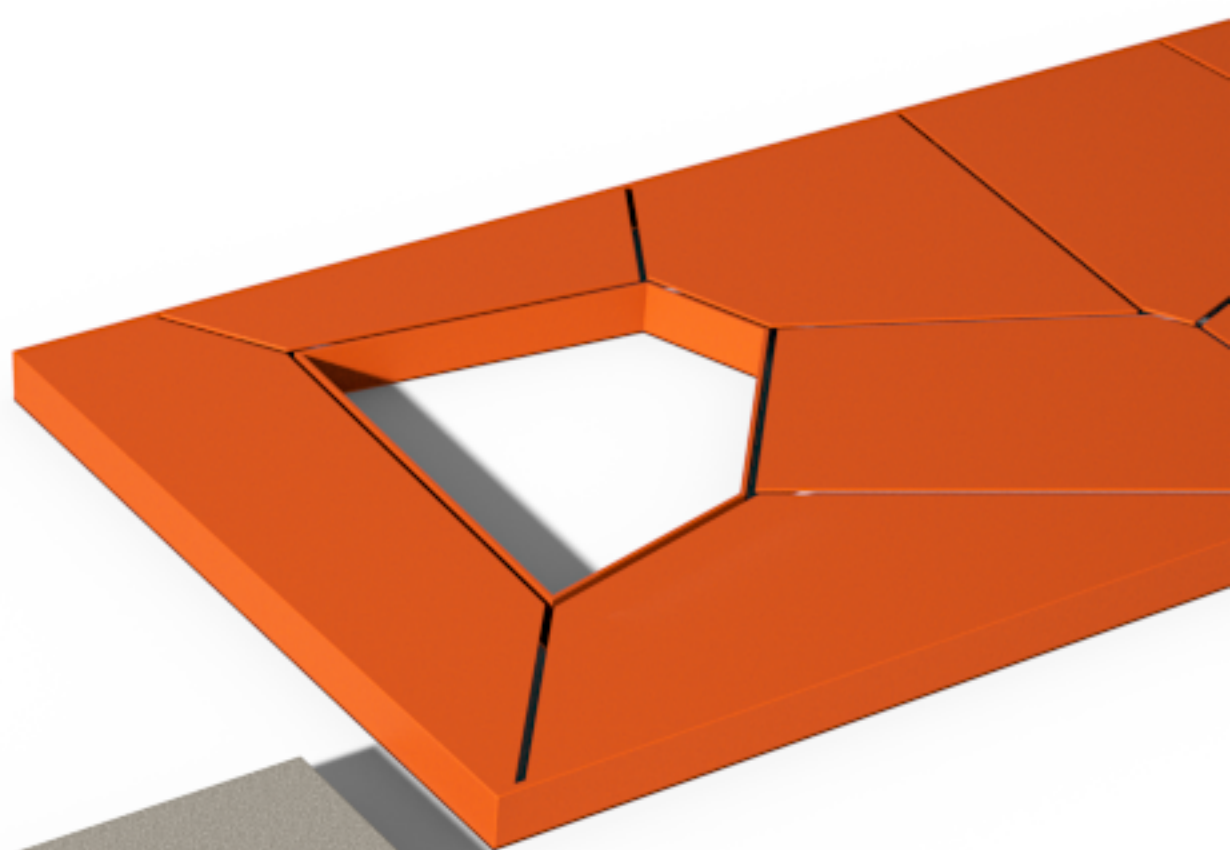

Extend T1
Tree Grills System

LEMÓN™

Design by LEMON