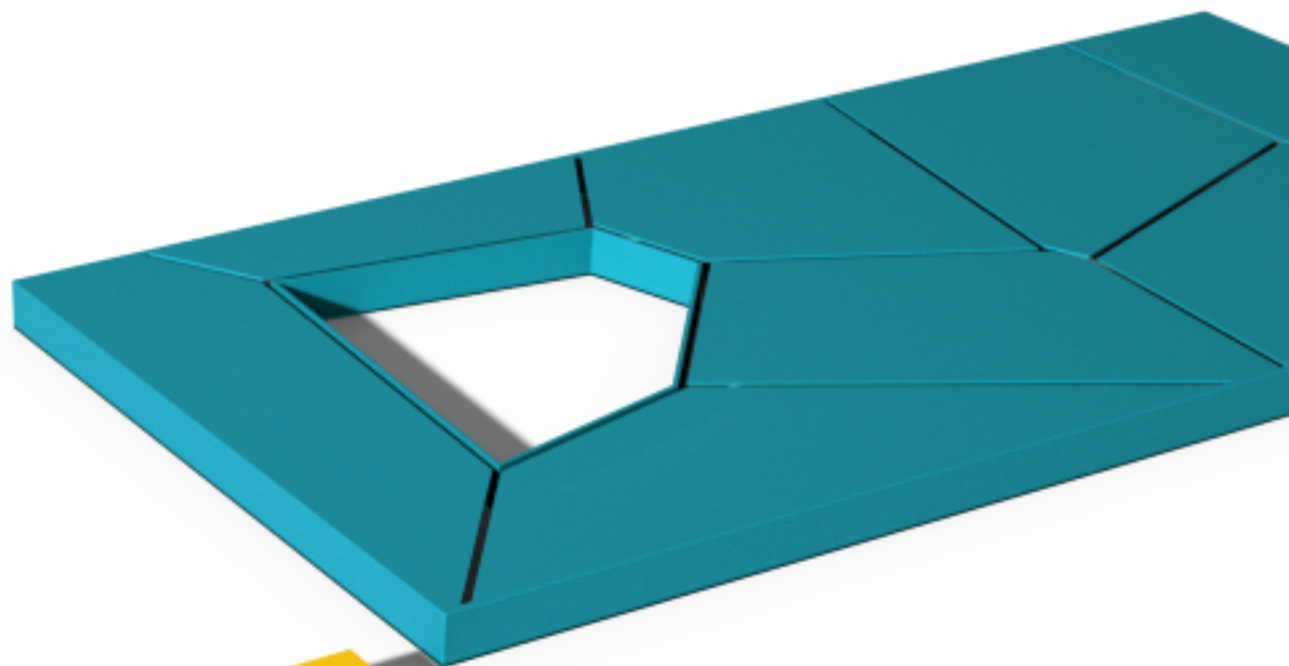

Extend T1
Tree Grills System

LEMÓN™
Design by LEMON