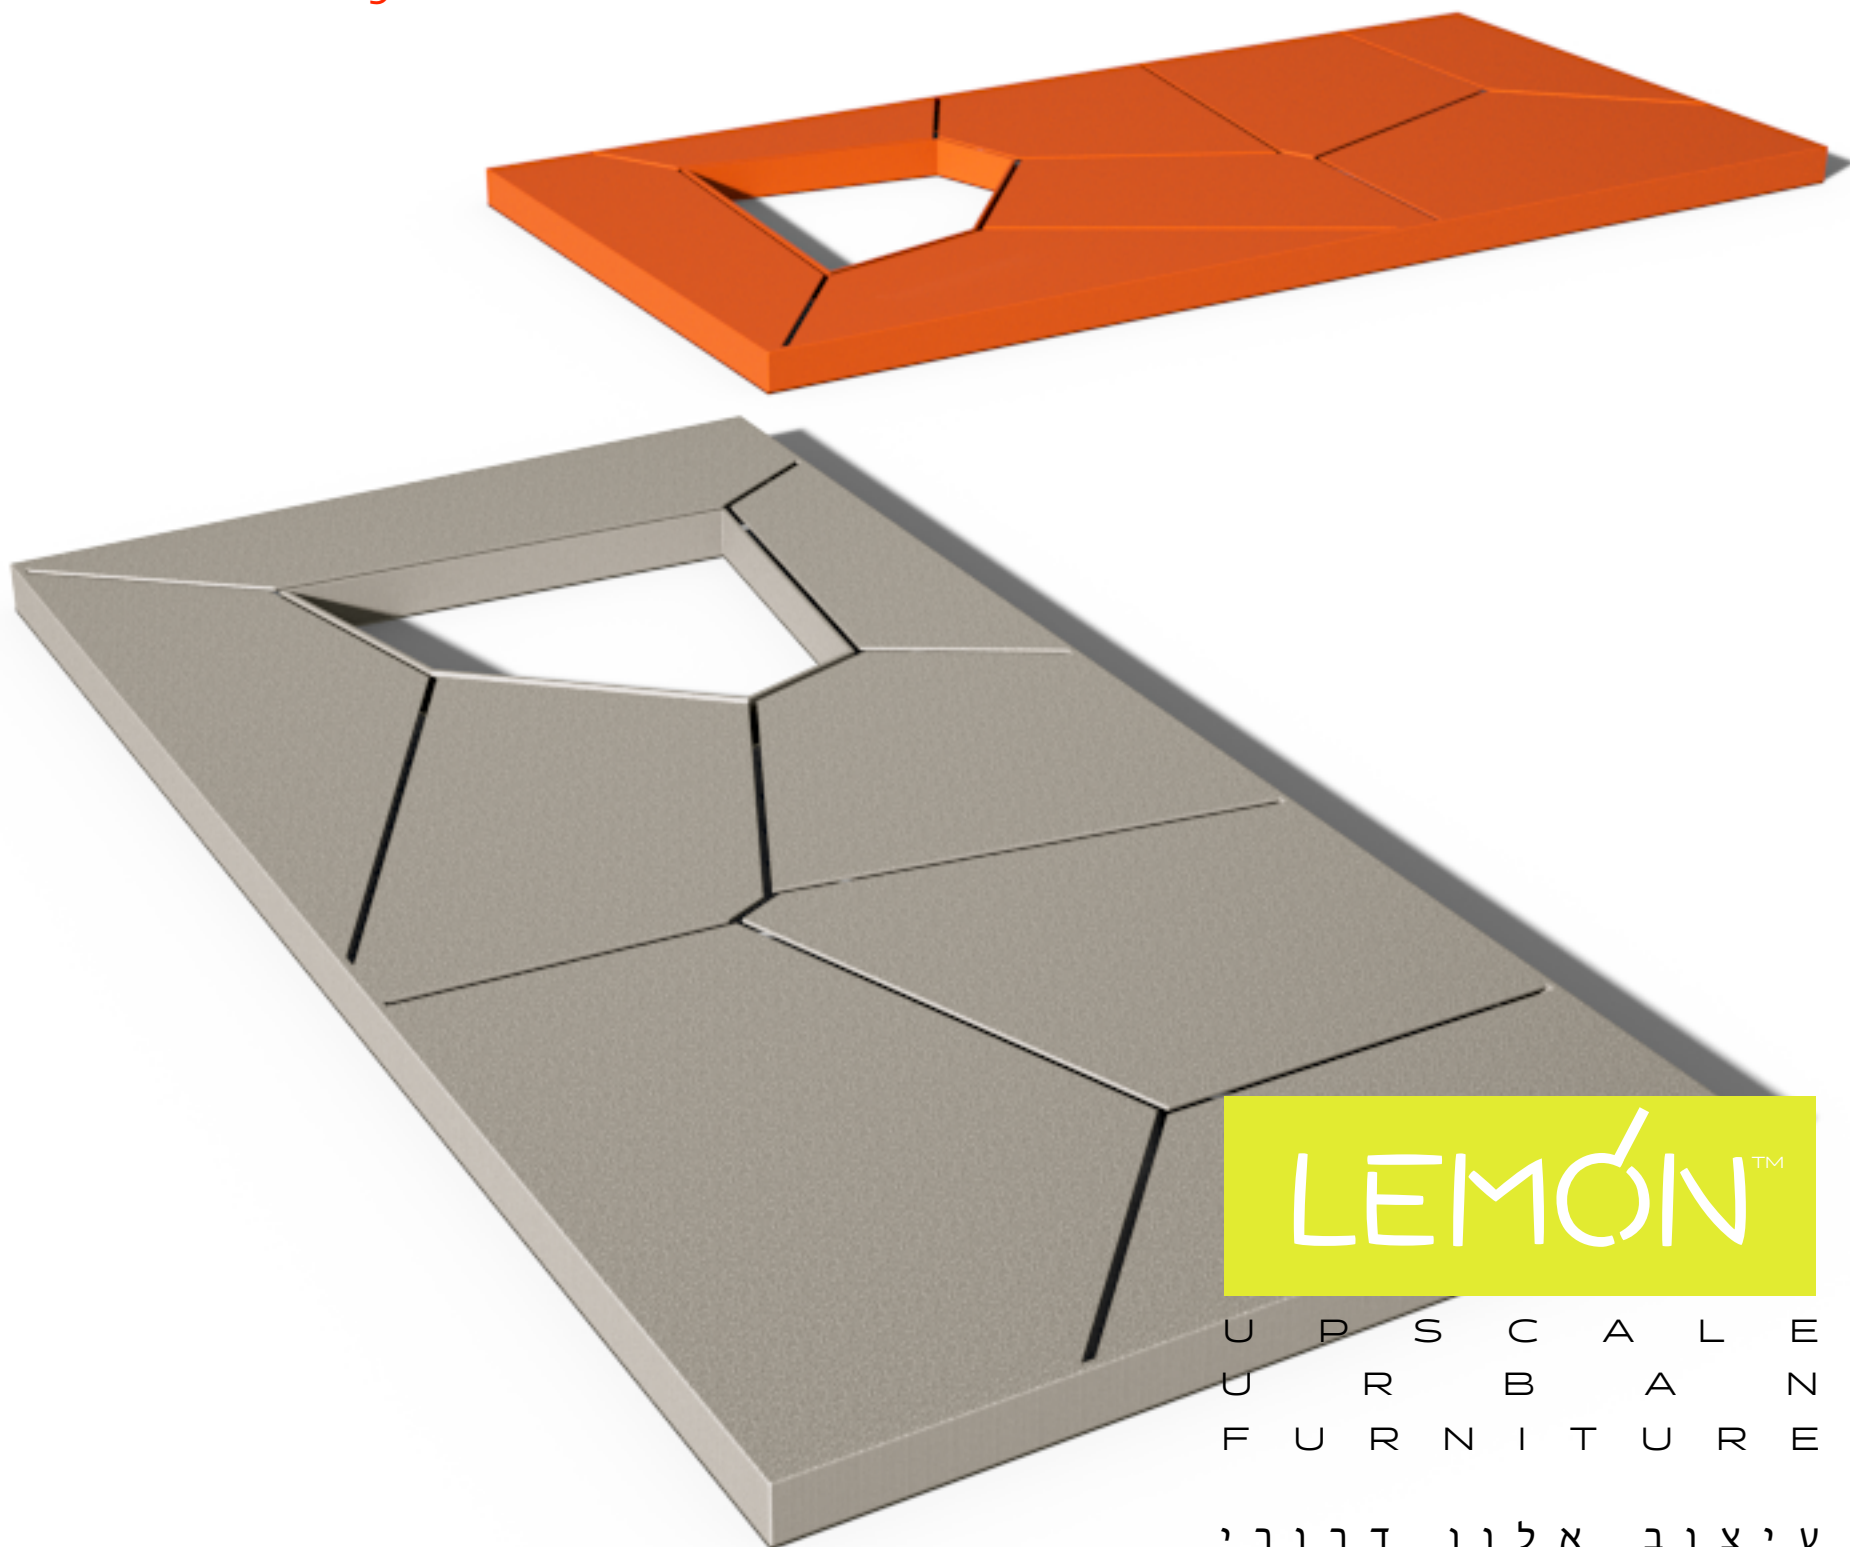

Extend

Tree Grills System

LEMÓN™

U P S C A L E
U R B A N
F U R N I T U R E

עיצוב אלון דרורי

w w w . l e m o n - c o l l e c t i o n . c o m