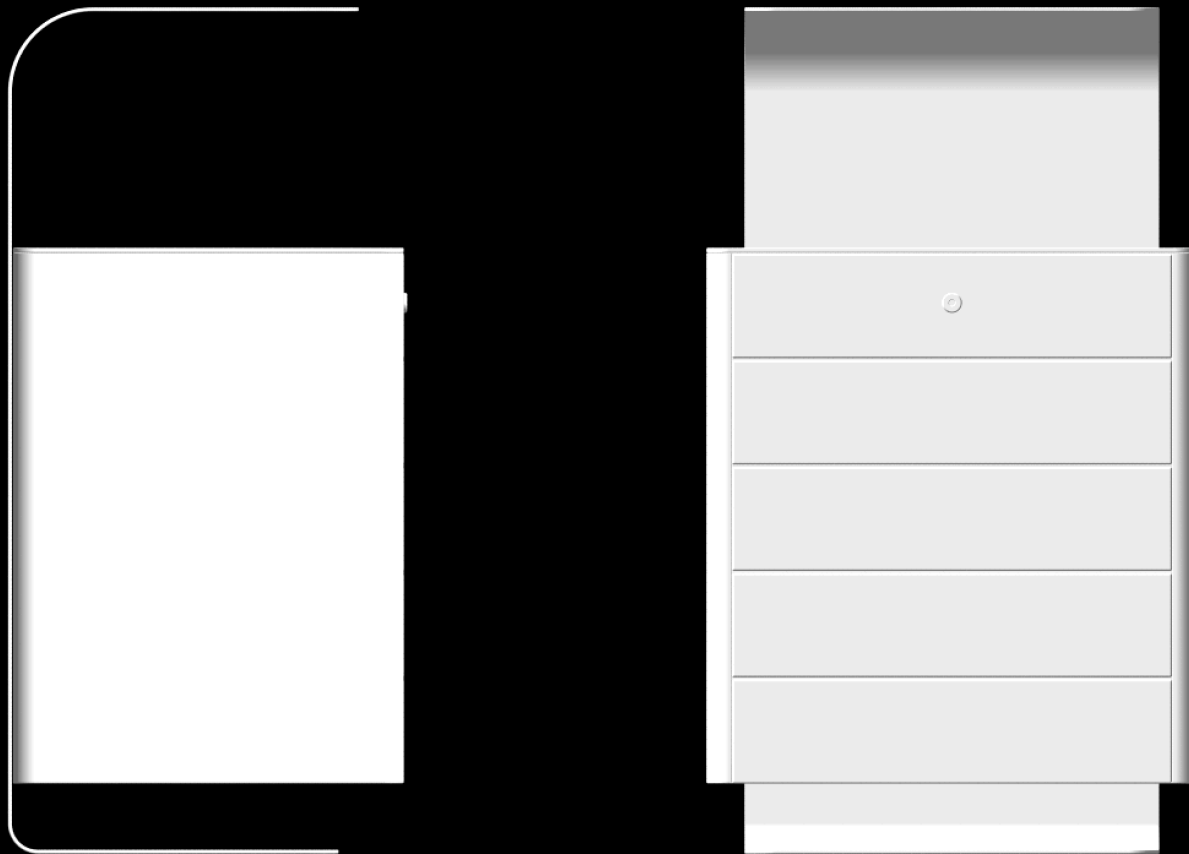

Fanta

Trash Bins for Urban Spaces

T 1

LEMÓN™

Design by LEMON