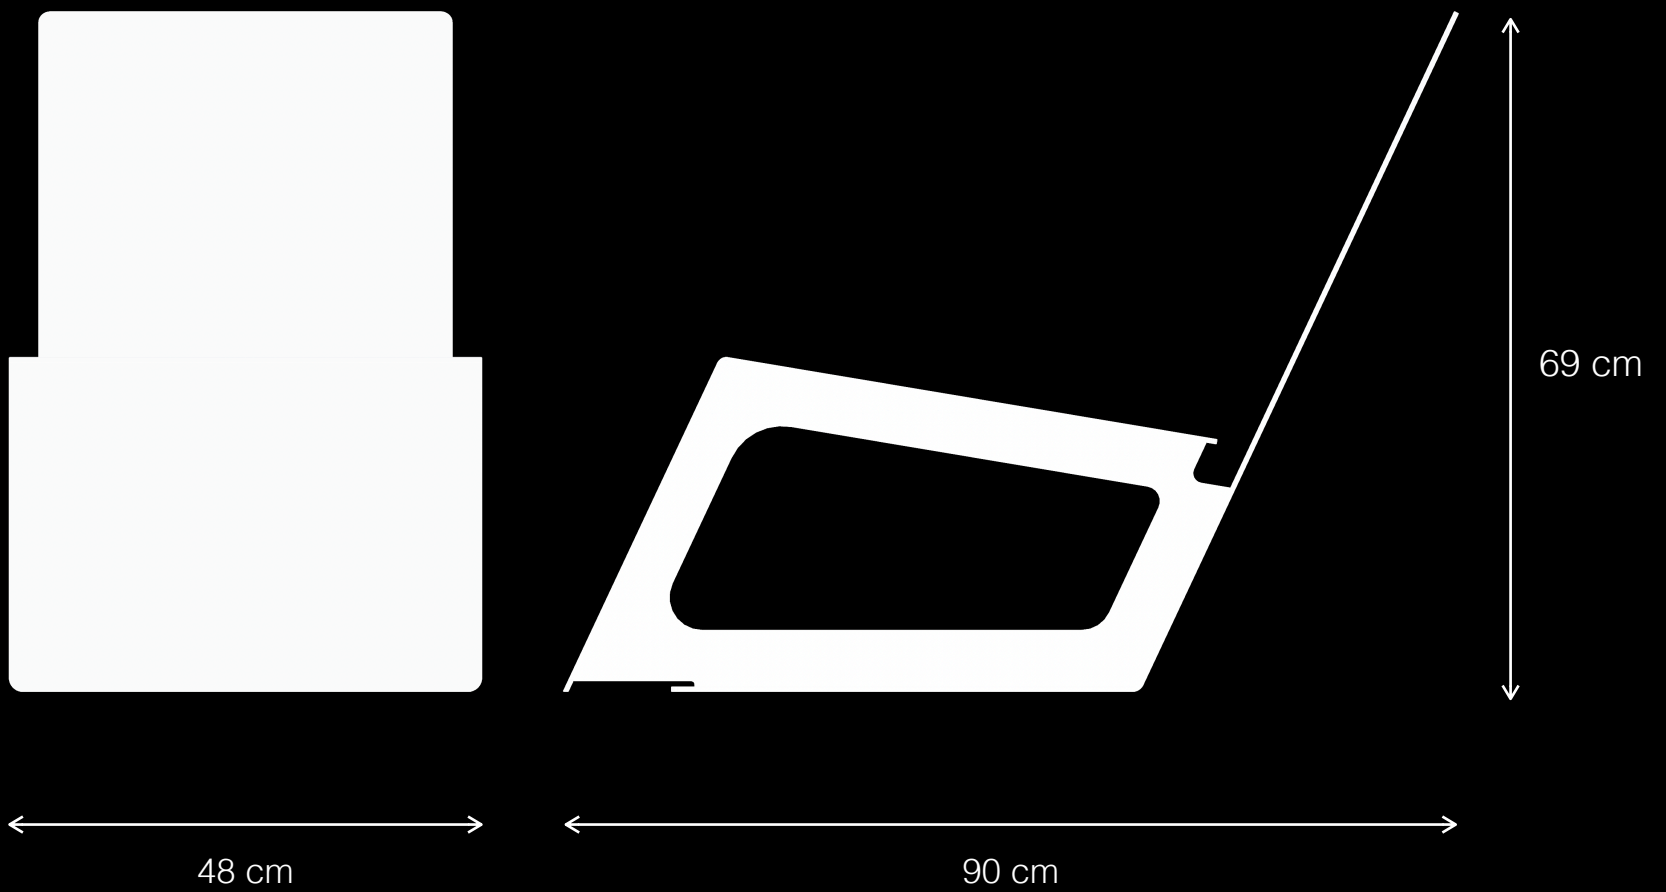

LEMÓN™
Design by LEMON

FlipFlop T1

Urban Leisure Seating Elements

LEMÓN™
Design by LEMON

FlipFlop T1

Urban Leisure Seating Elements

LEMÓN™
Design by LEMON

Materials & Finishes