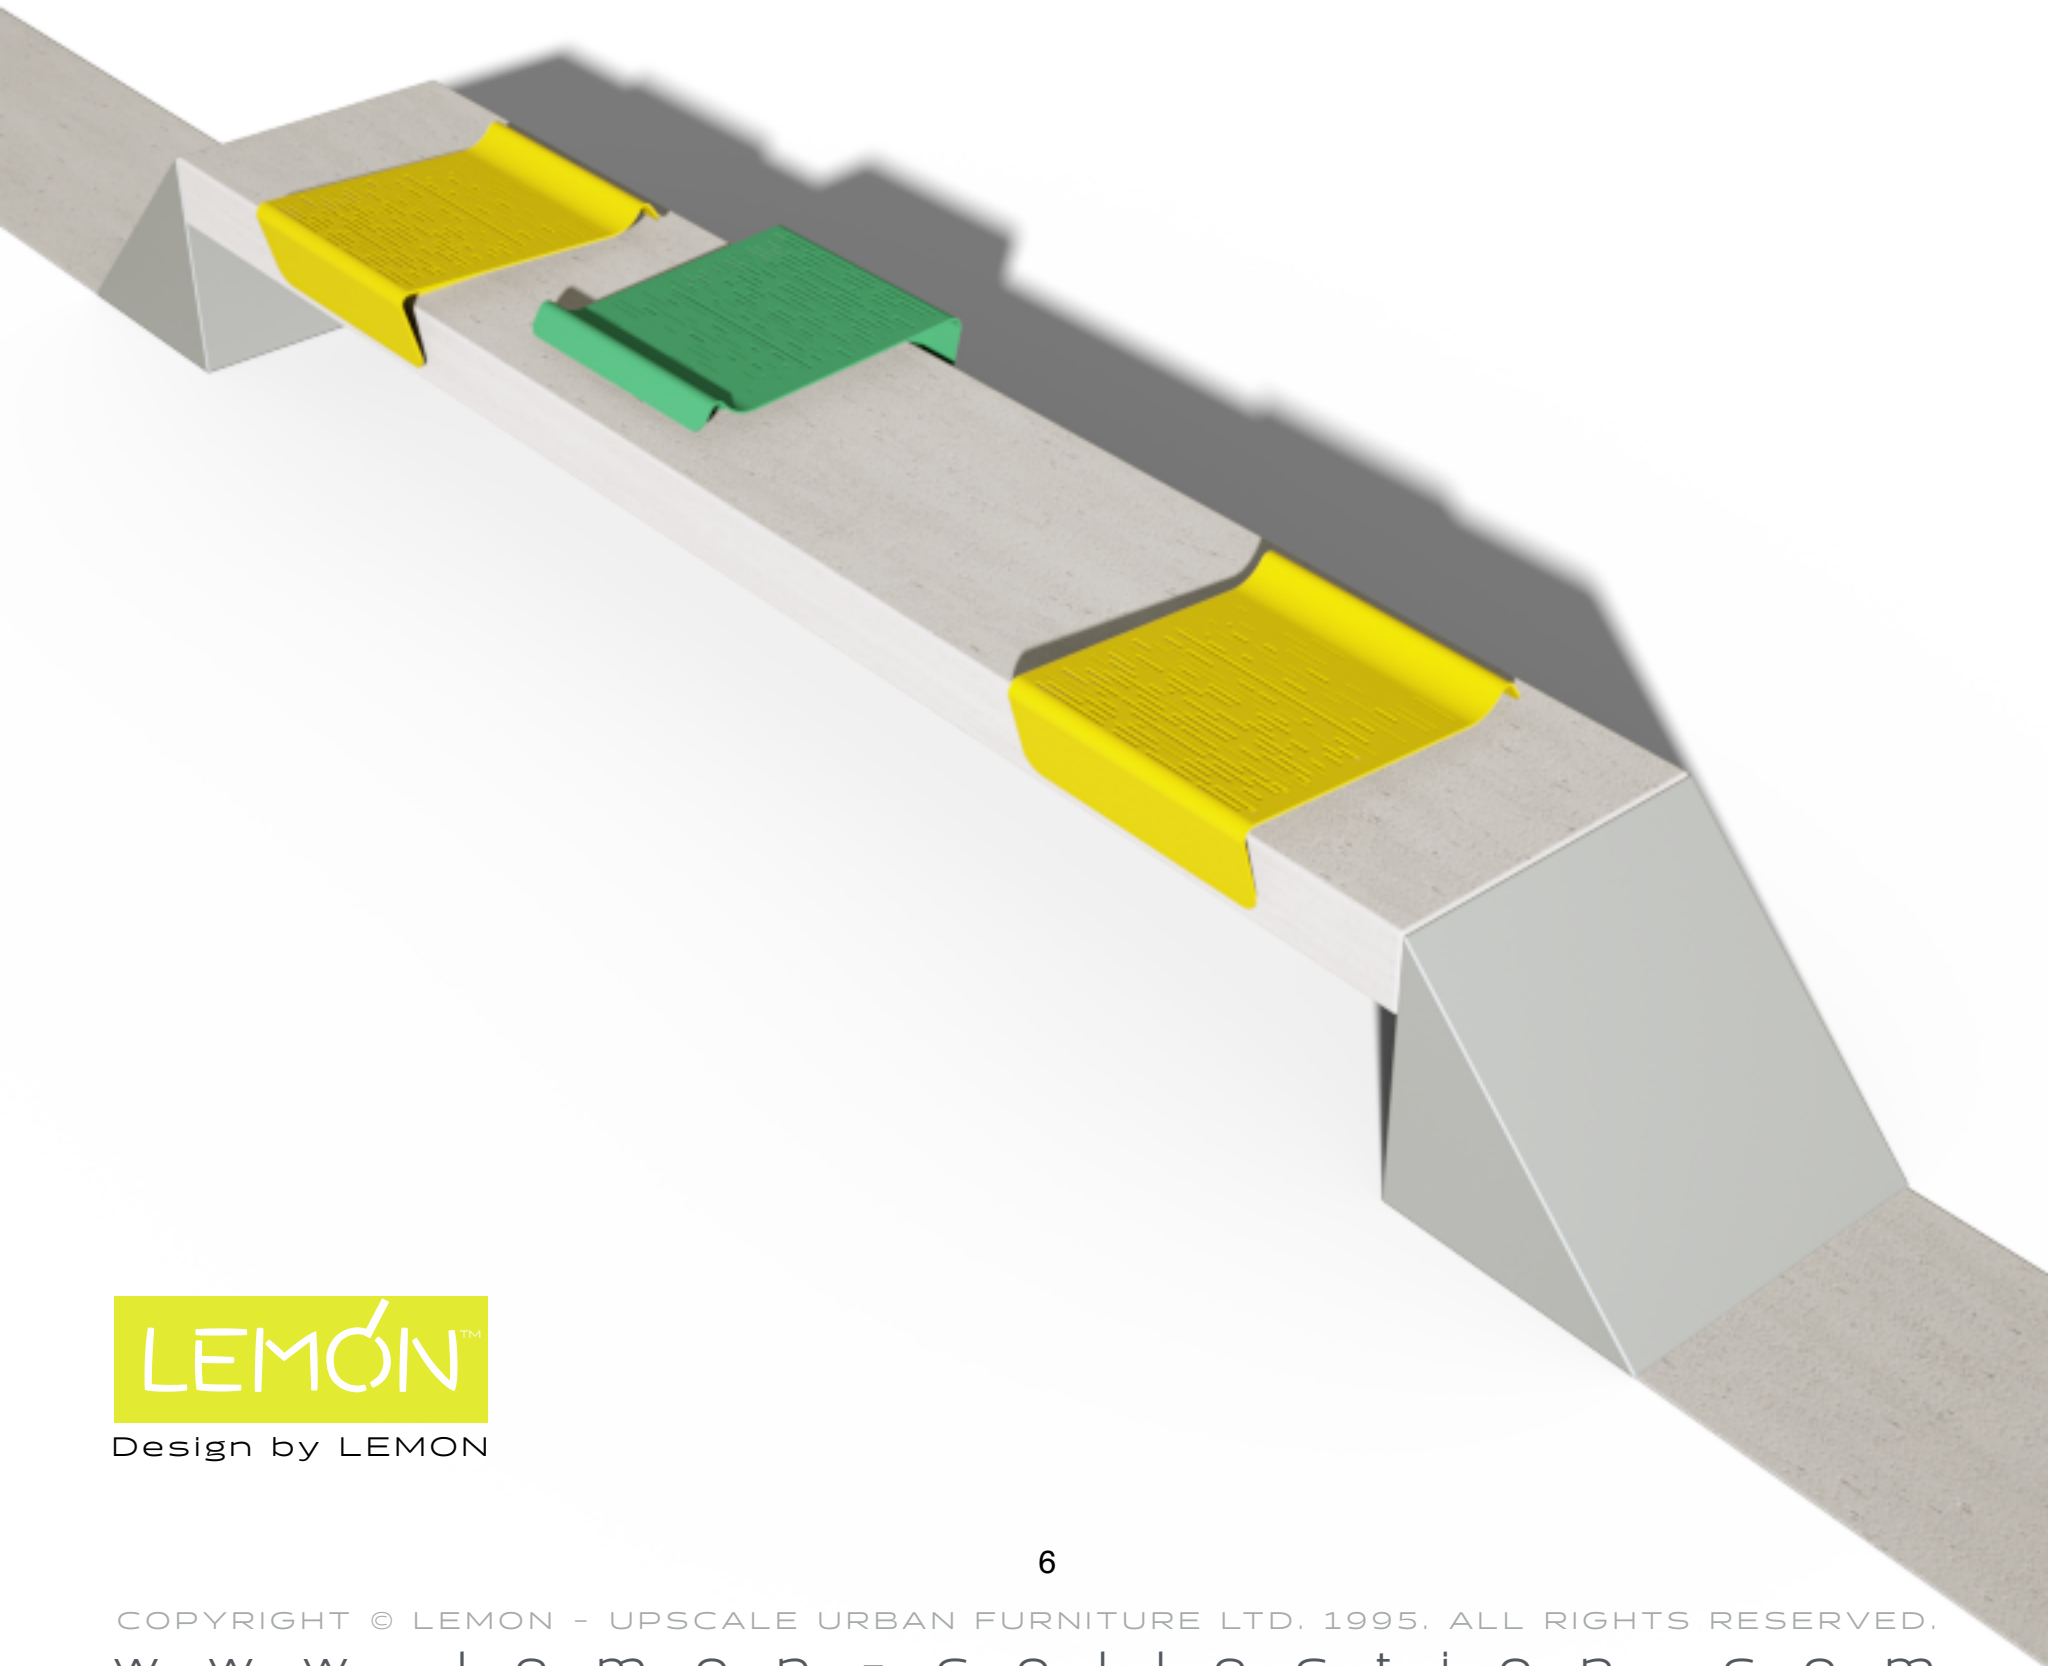

Fractal T1

Urban Leisure Seating Elements

LEMÓN™

Design by LEMON