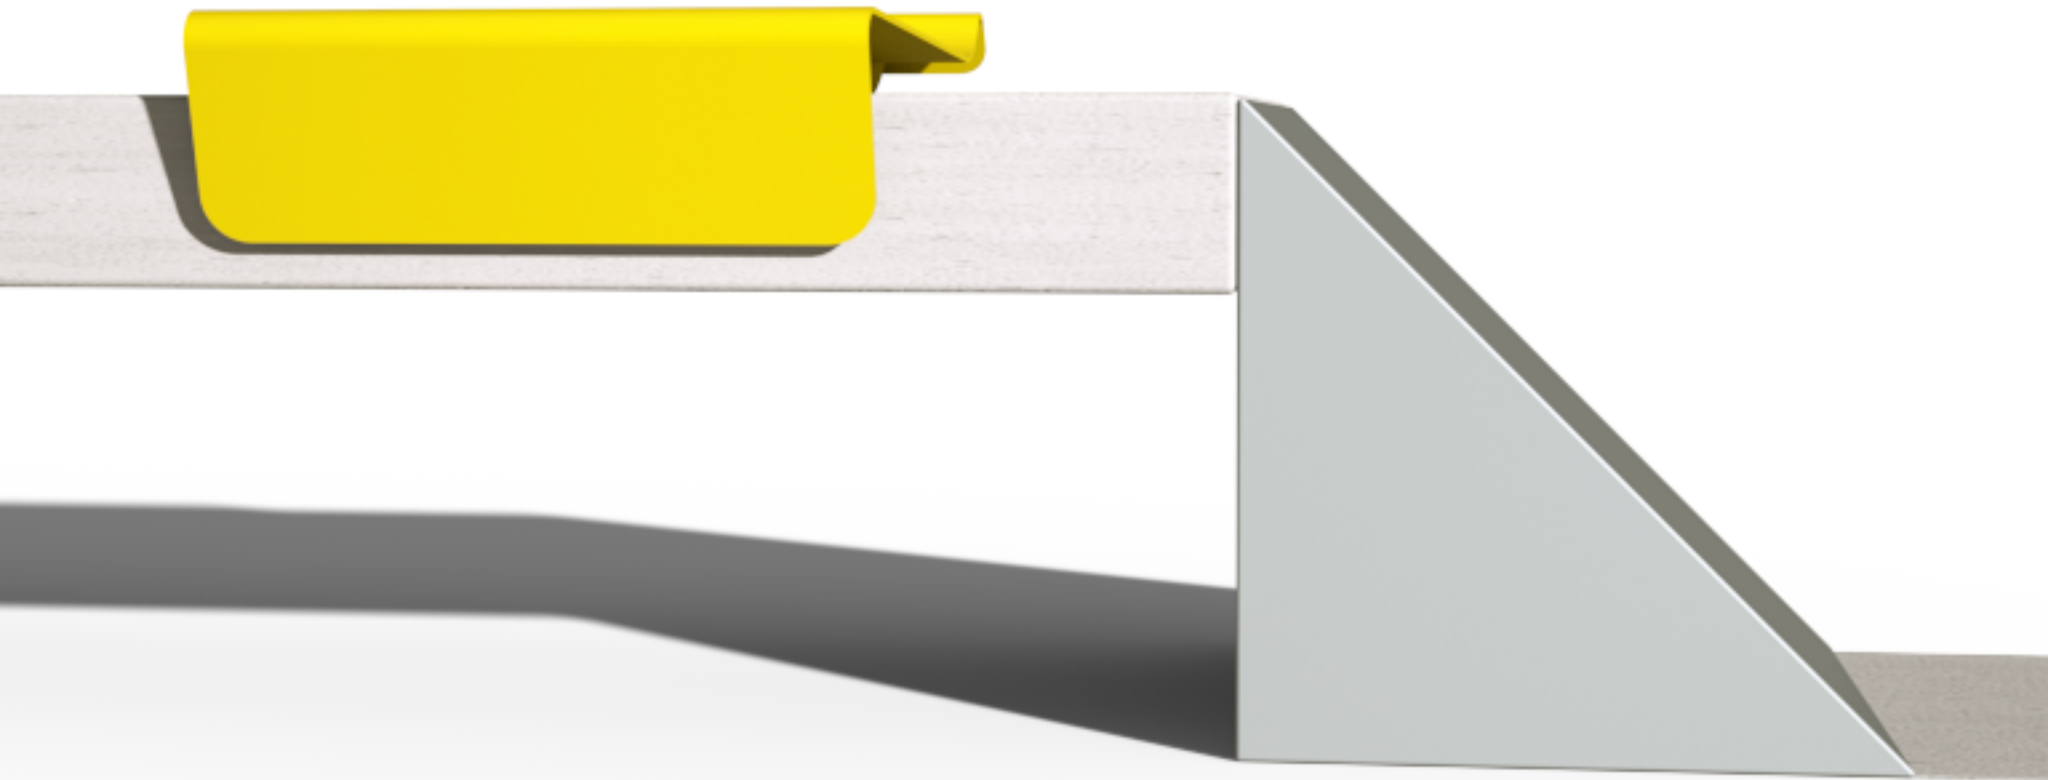

Fractal T1

Urban Leisure Seating Elements

LEMÓN™

Design by LEMON