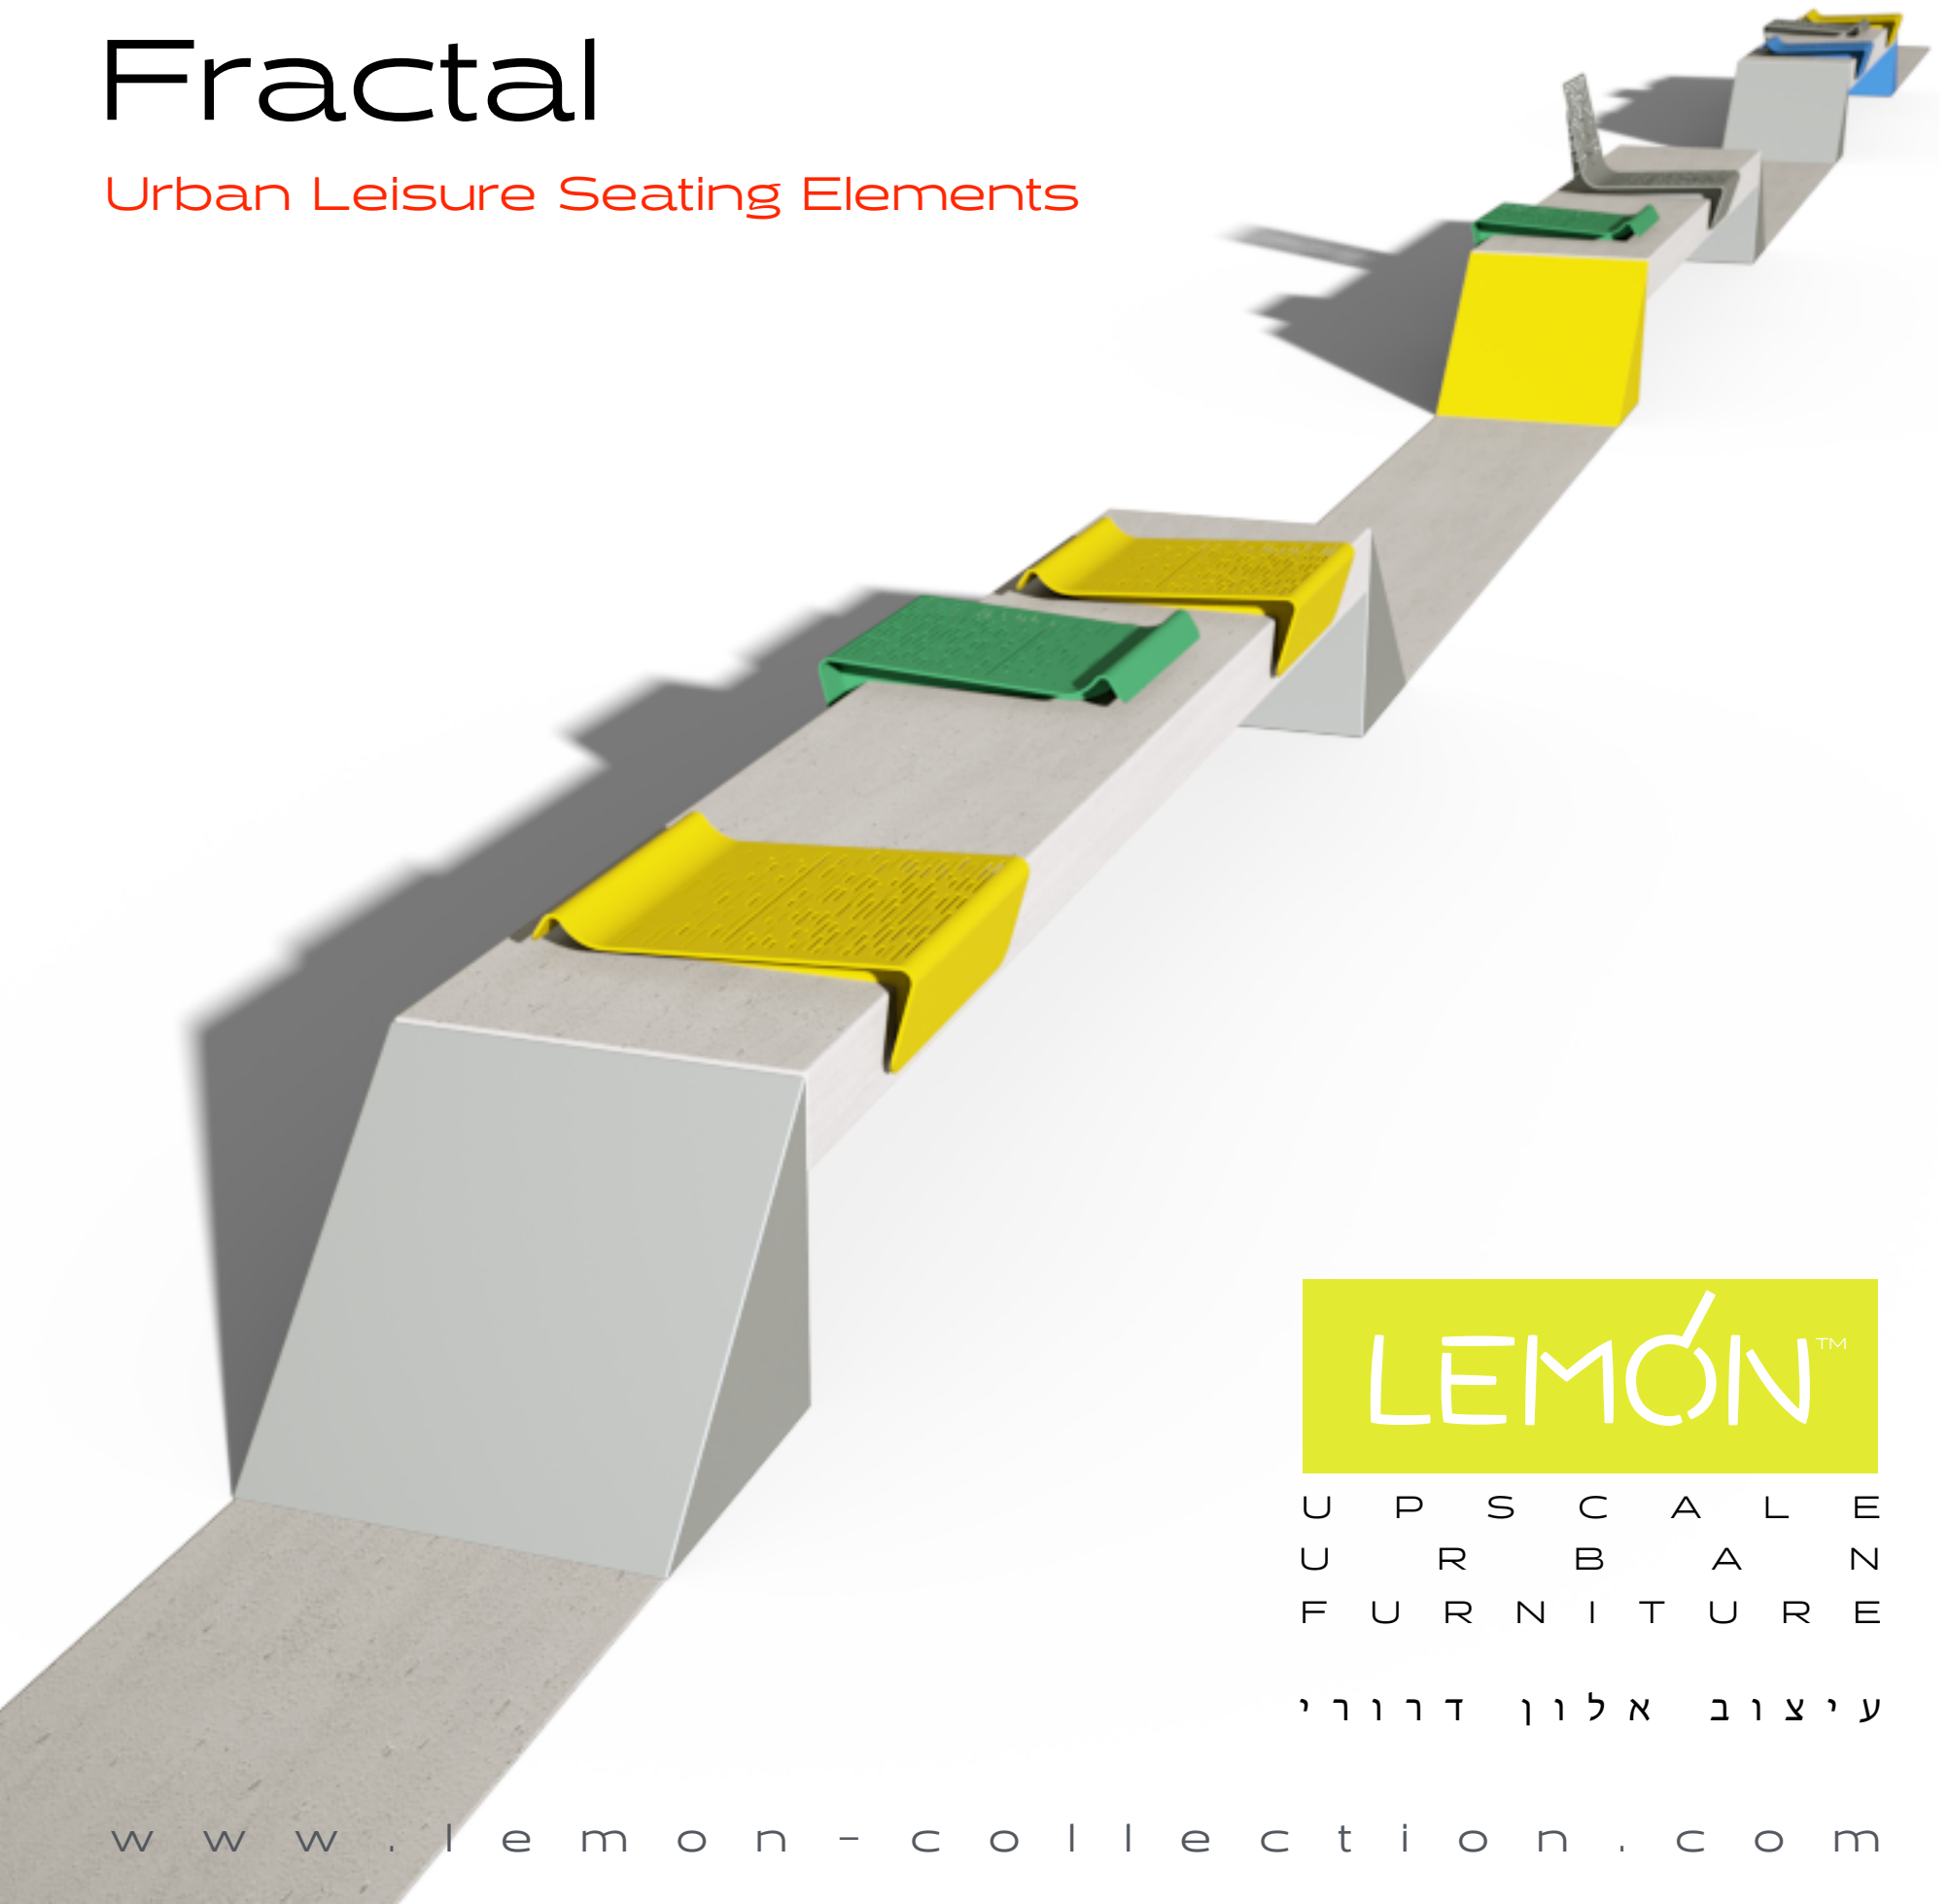

Fractal

Urban Leisure Seating Elements

LEMÓN™

U P S C A L E
U R B A N
F U R N I T U R E

עיצוב אלון דרורי

w w w . l e m o n - c o l l e c t i o n . c o m