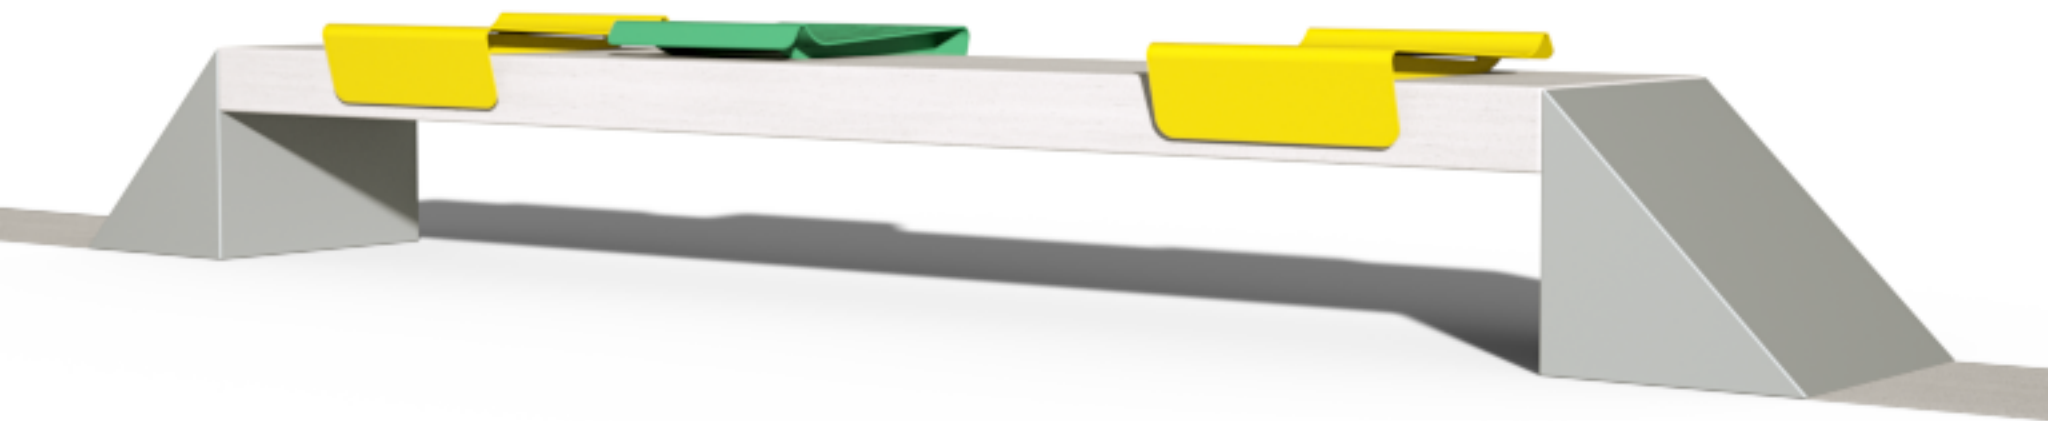

Fractal T1

Urban Leisure Seating Elements

LEMÓN™

Design by LEMON