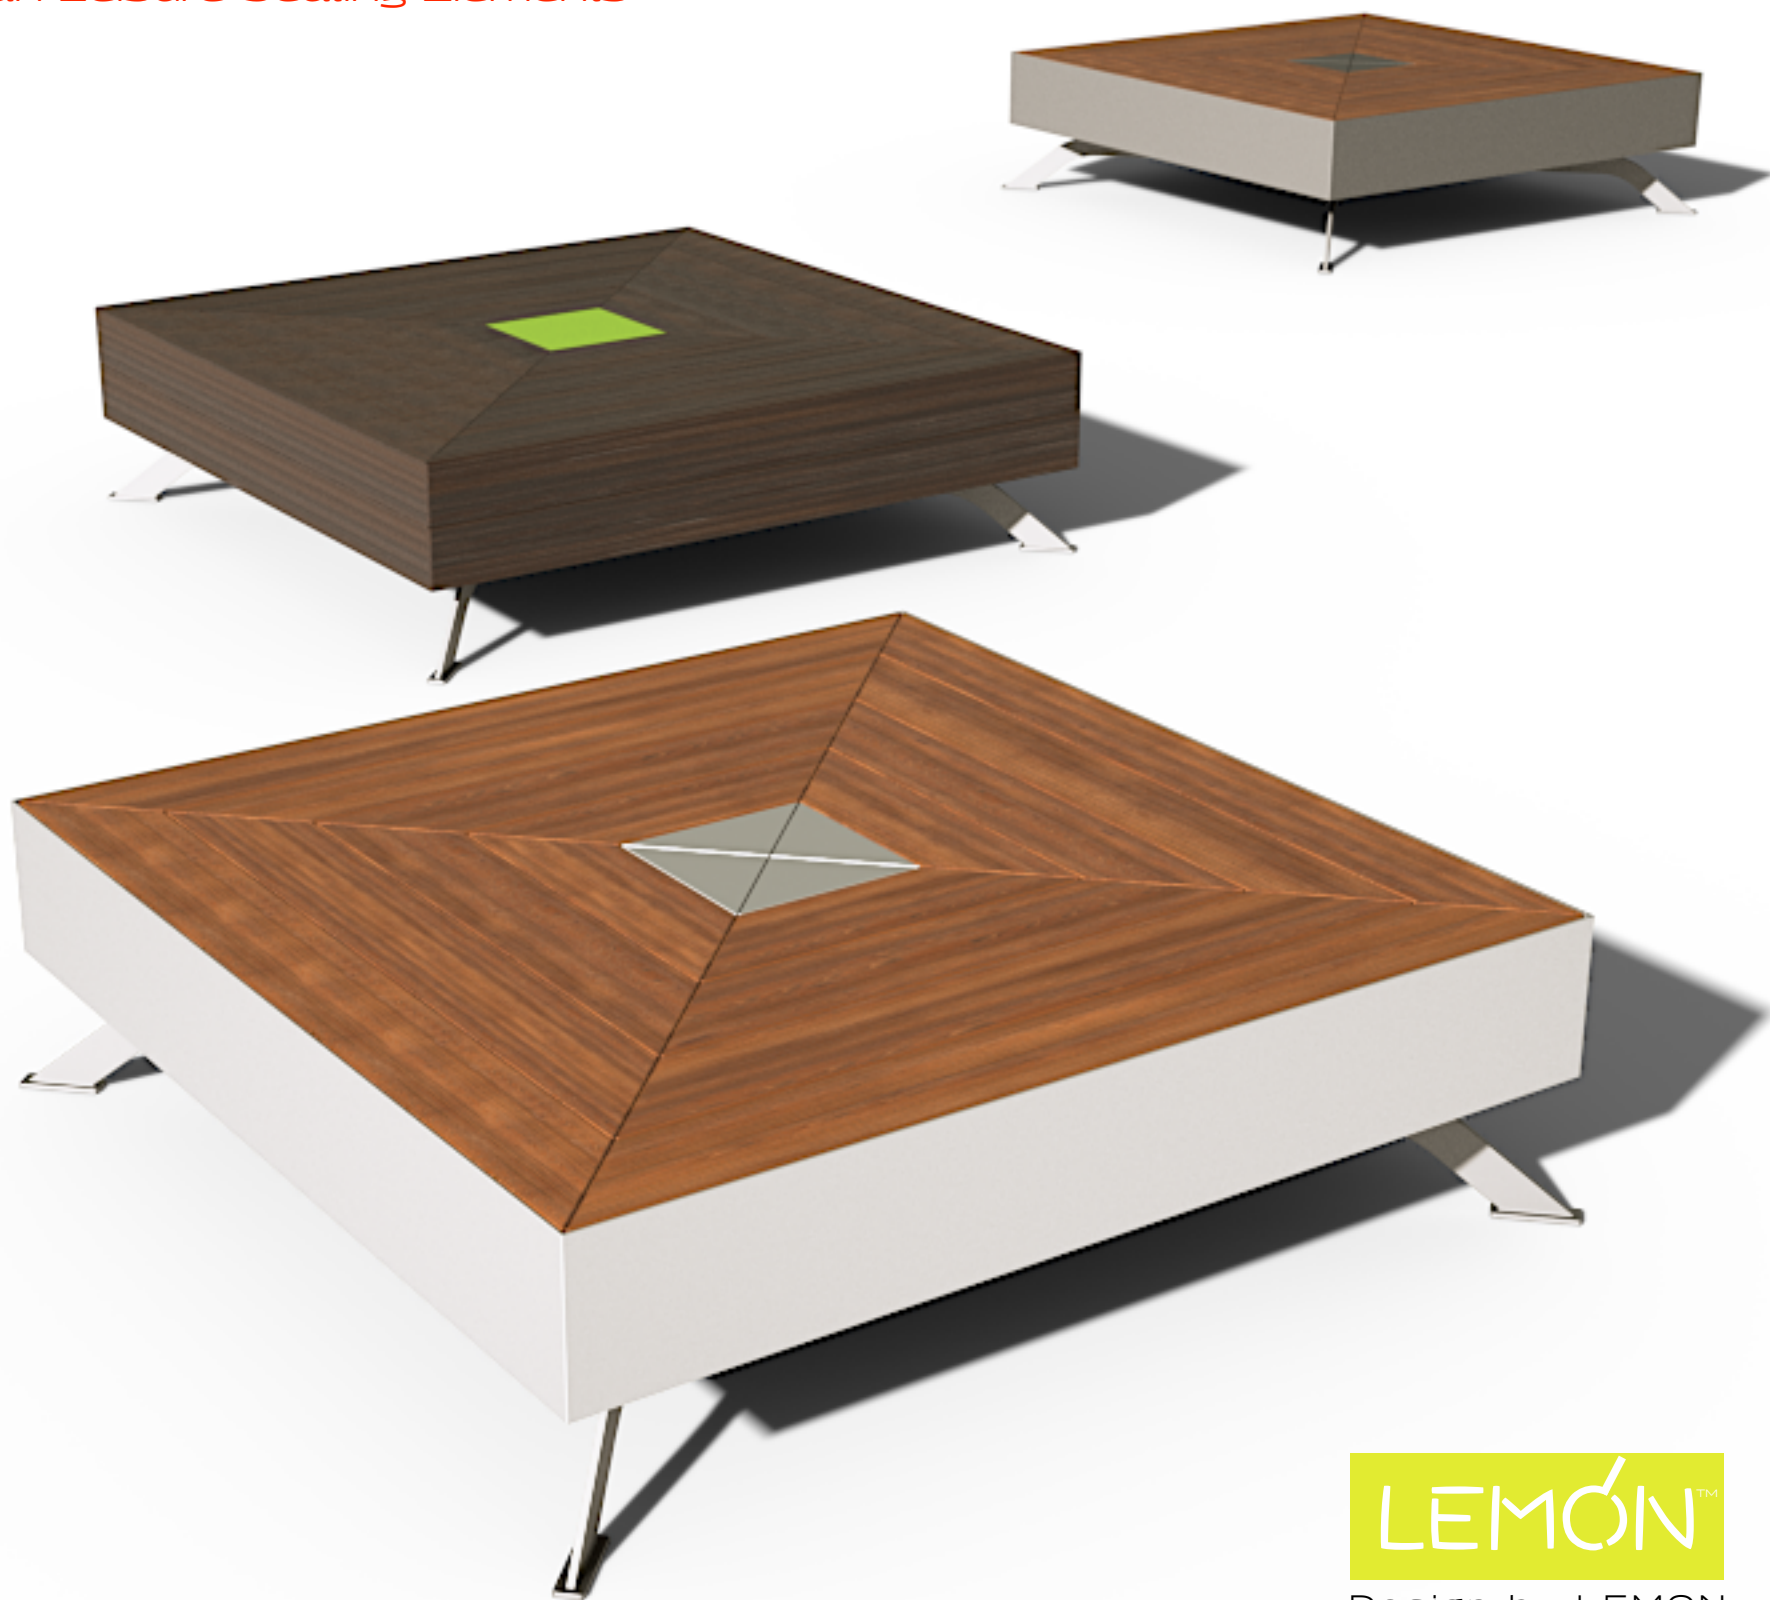

Francis T1

Urban Leisure Seating Elements

LEMÓN™
Design by LEMON