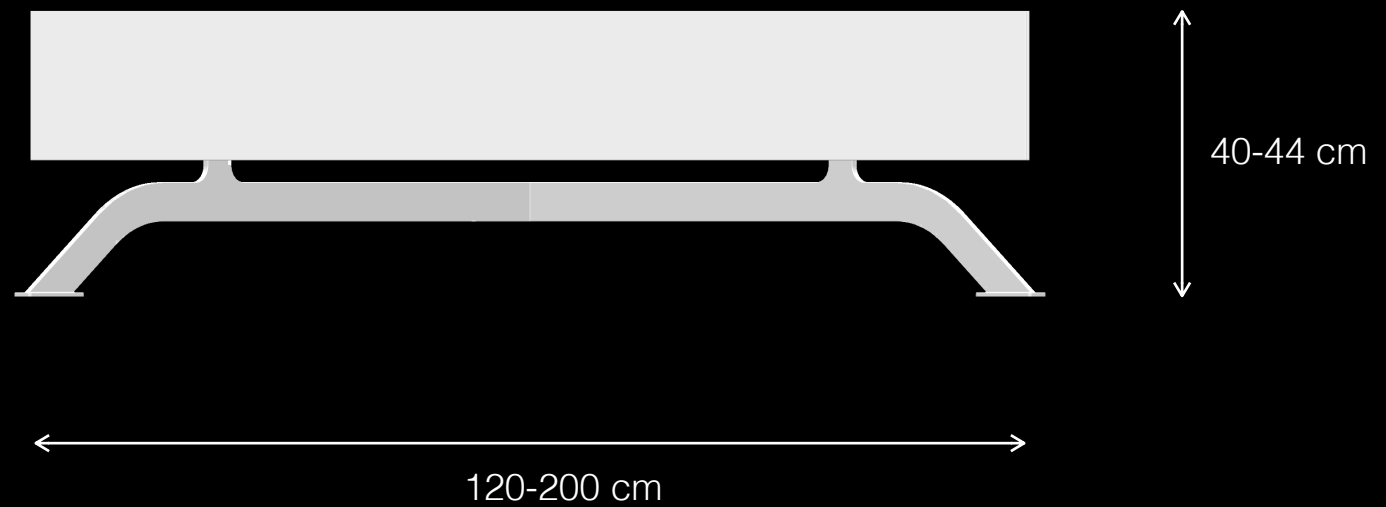

# Francis T1

Urban Leisure Seating Elements

LEMÓN™

Design by LEMON

Francis T1  
Urban Leisure Seating Elements

LEMÓN™  
Design by LEMON