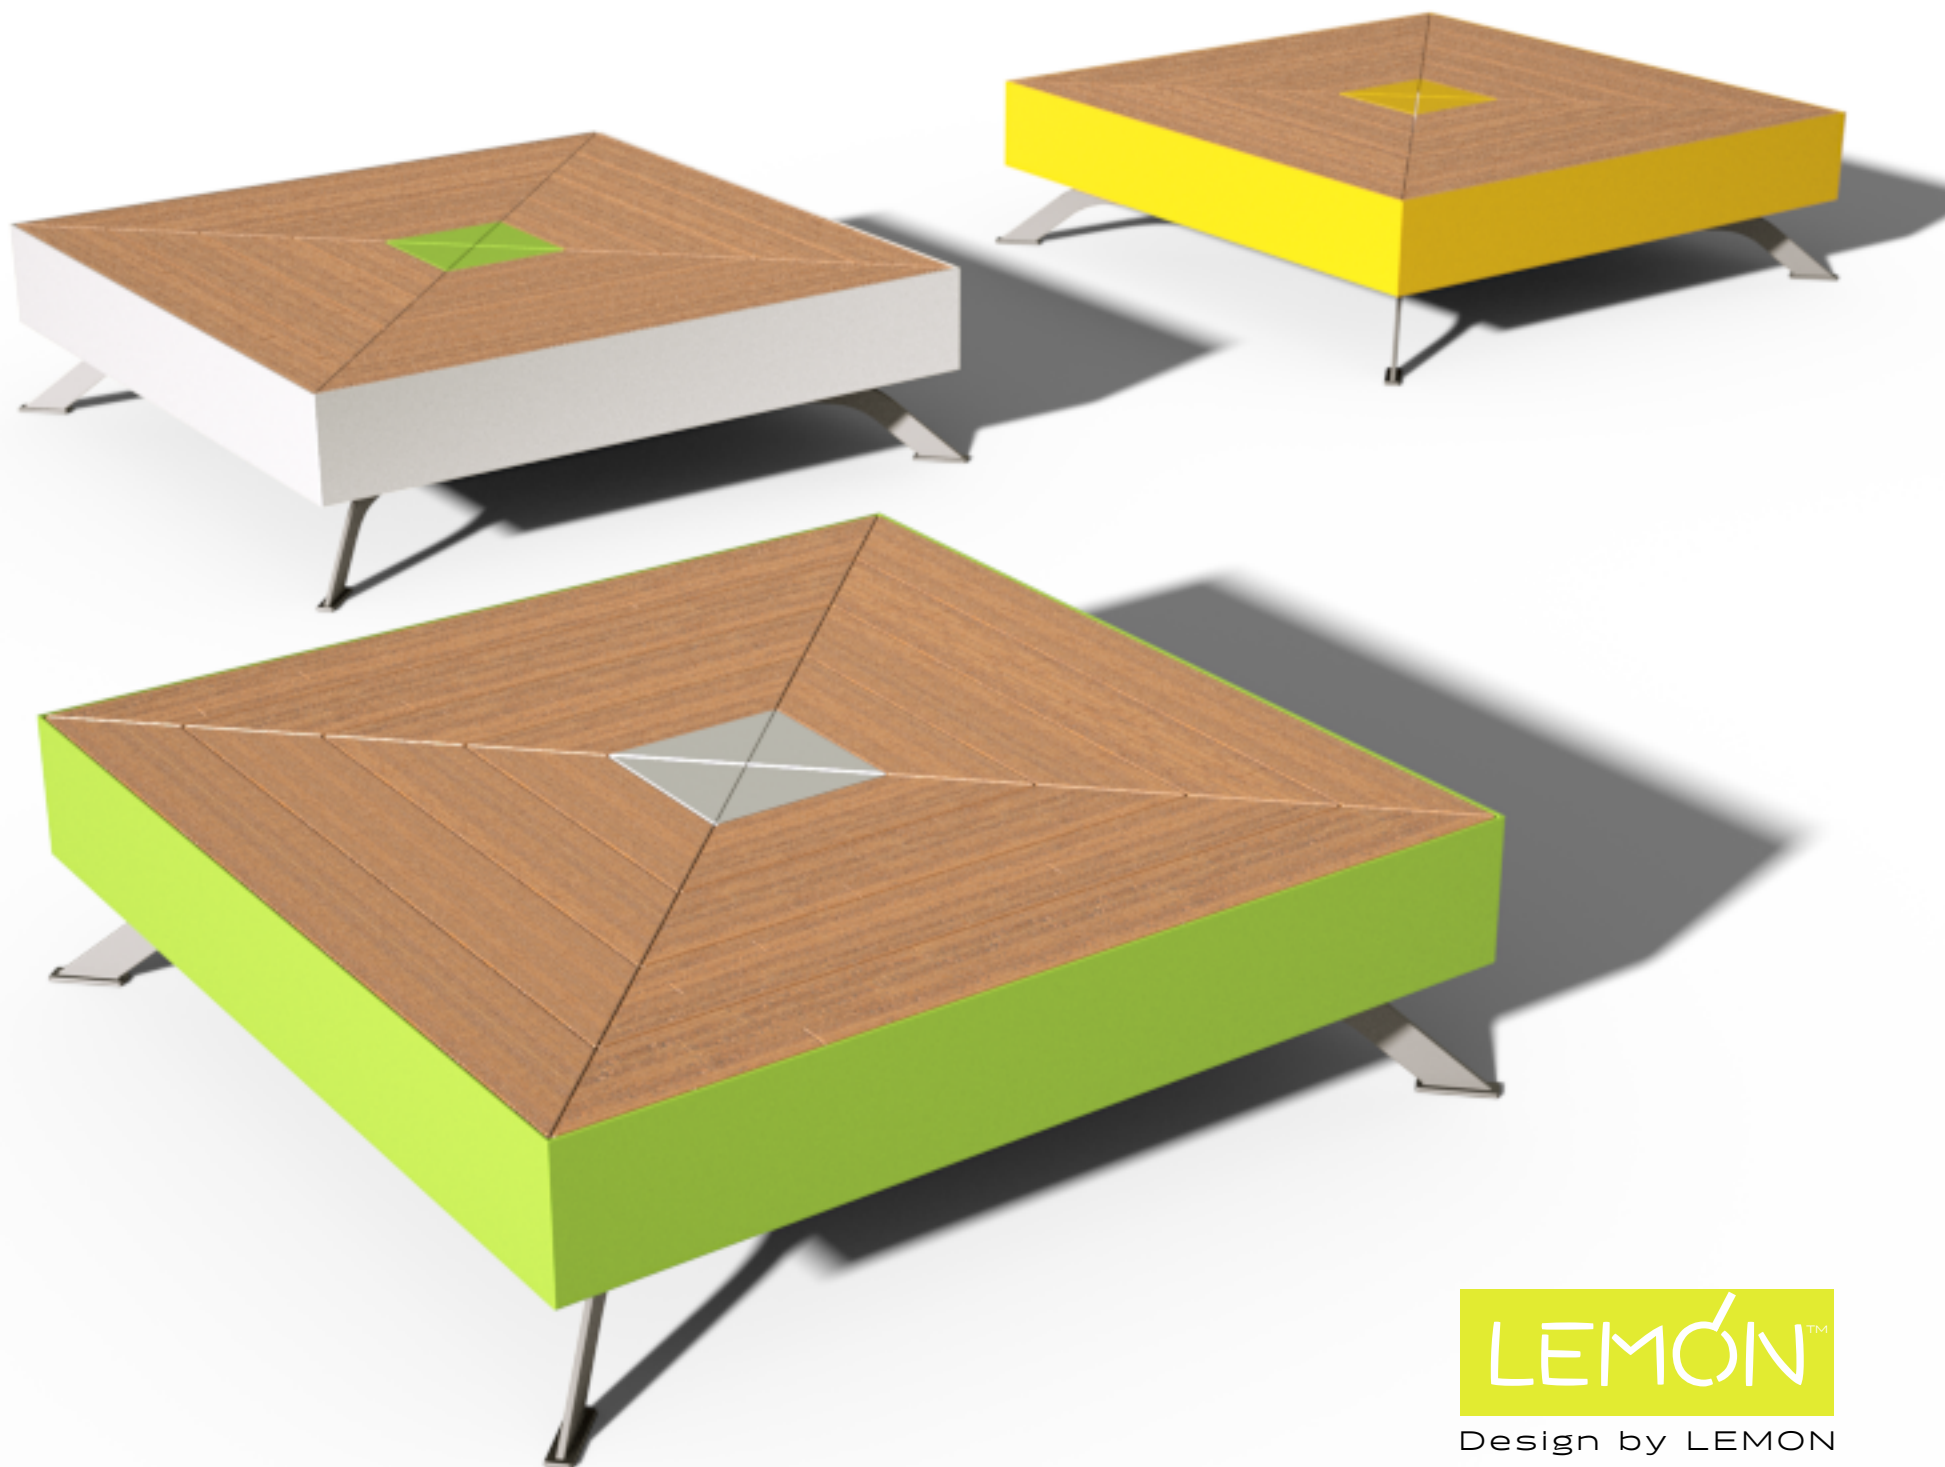

Francis T1

Urban Leisure Seating Elements

LEMÓN™
Design by LEMON