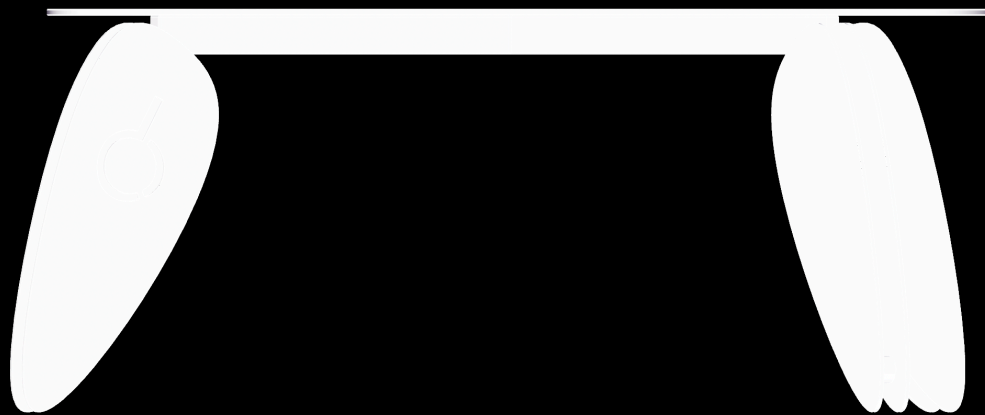

Funky

Urban Leisure Seating Elements

Funky is an elegant seating system for urban public spaces and garden environments. The system uses simple clean lines and made of high quality materials.

Design by LEMON

Funky

Urban Leisure Seating Elements

T 1

LEMÓN™

Design by LEMON

Funky T1

Urban Leisure Seating Elements

LEMÓN™
Design by LEMON