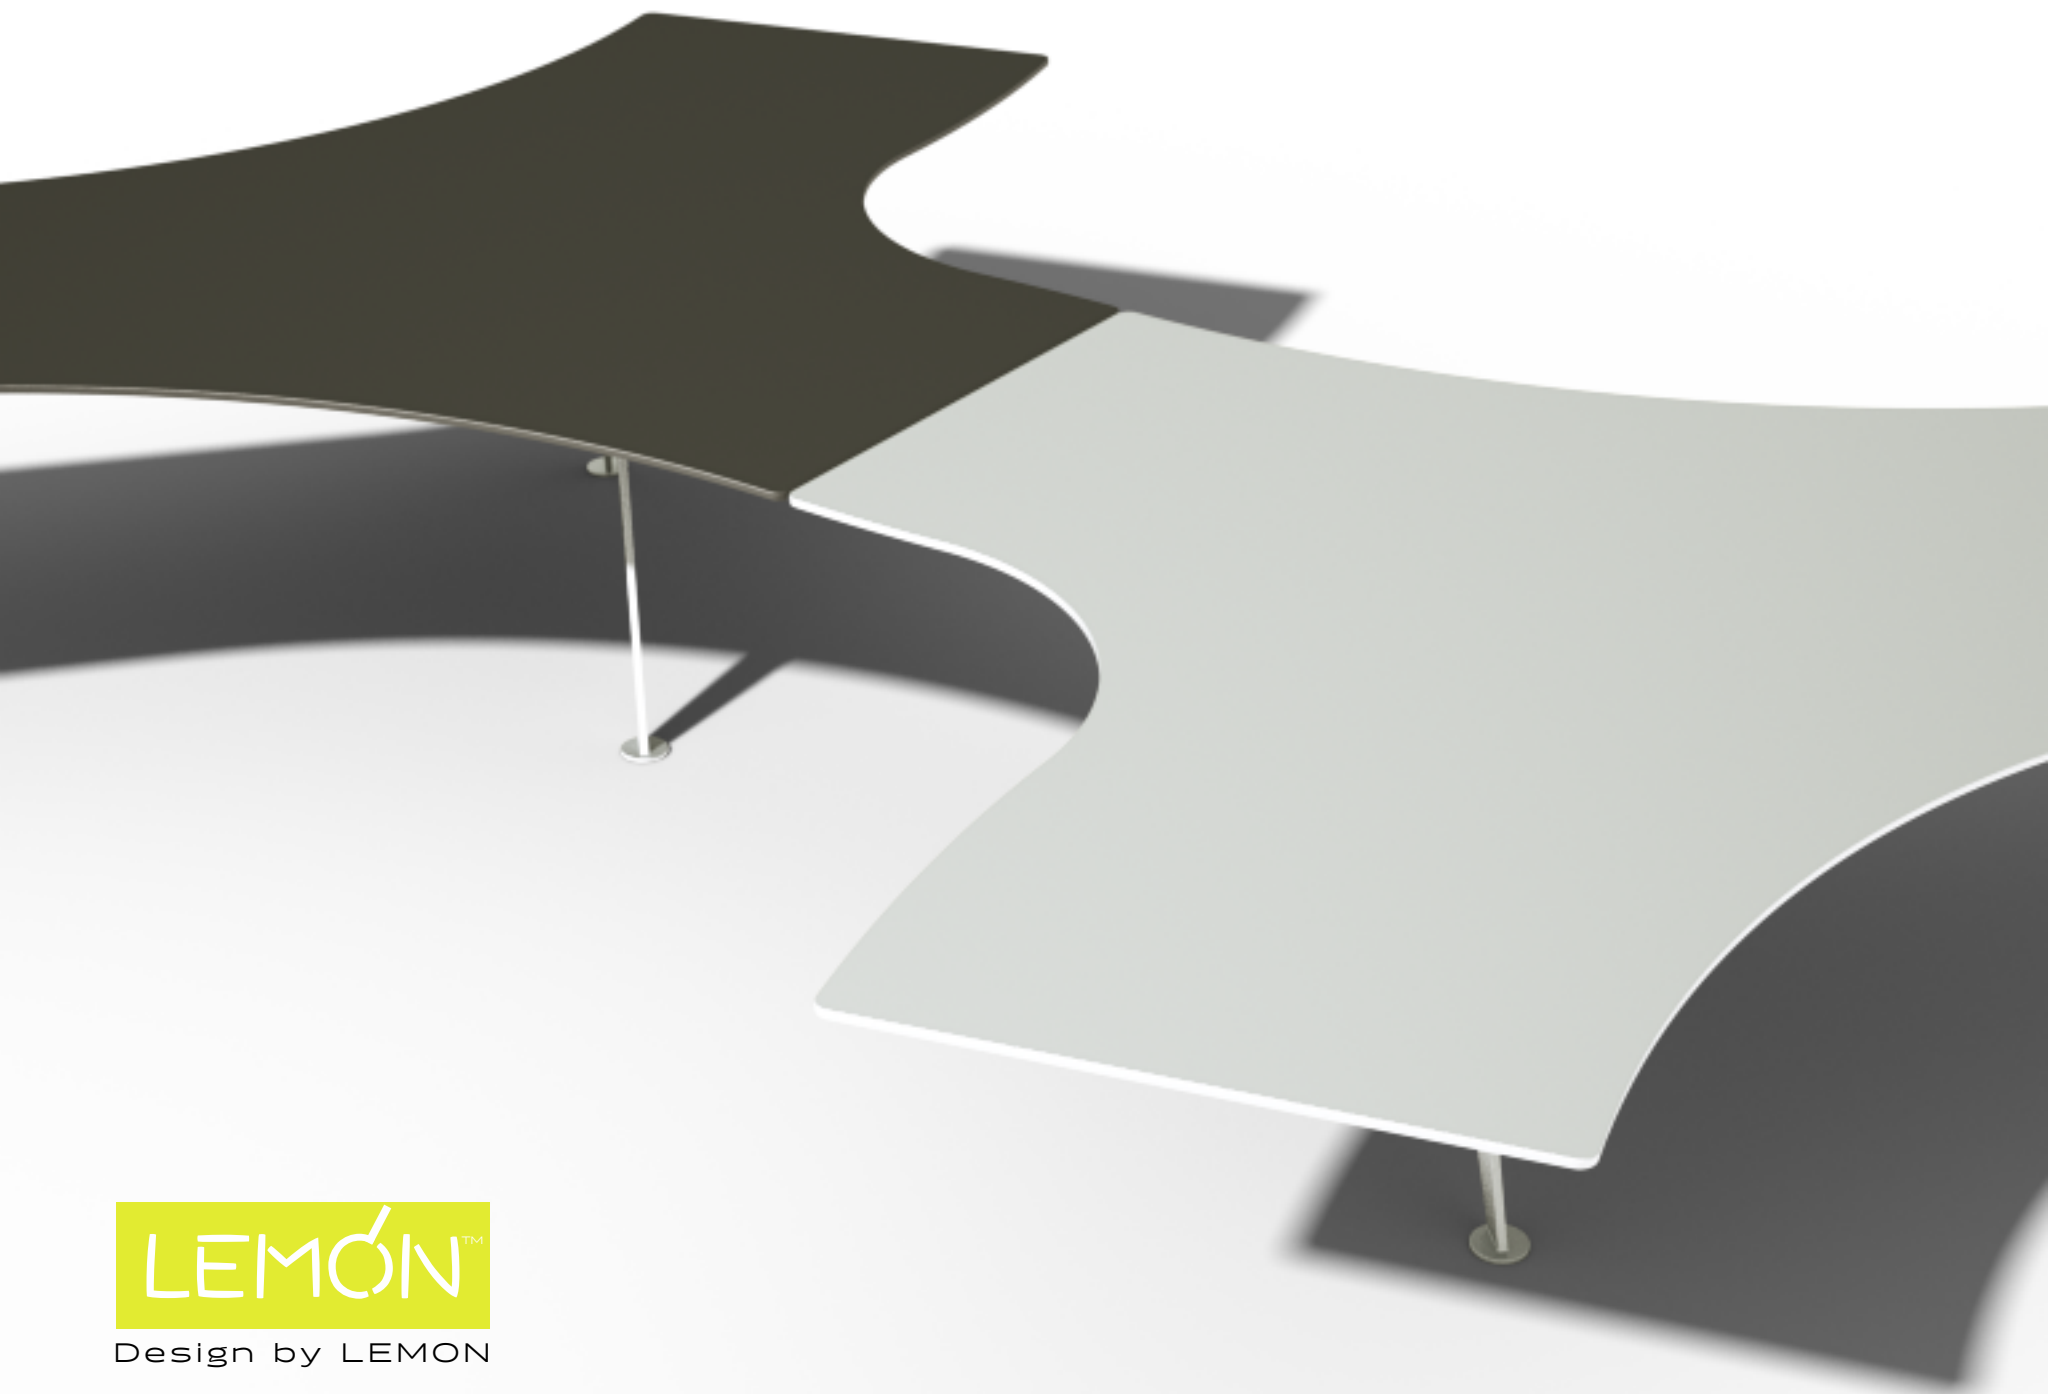

Galactic T1

Urban Leisure Seating Elements

Design by LEMON