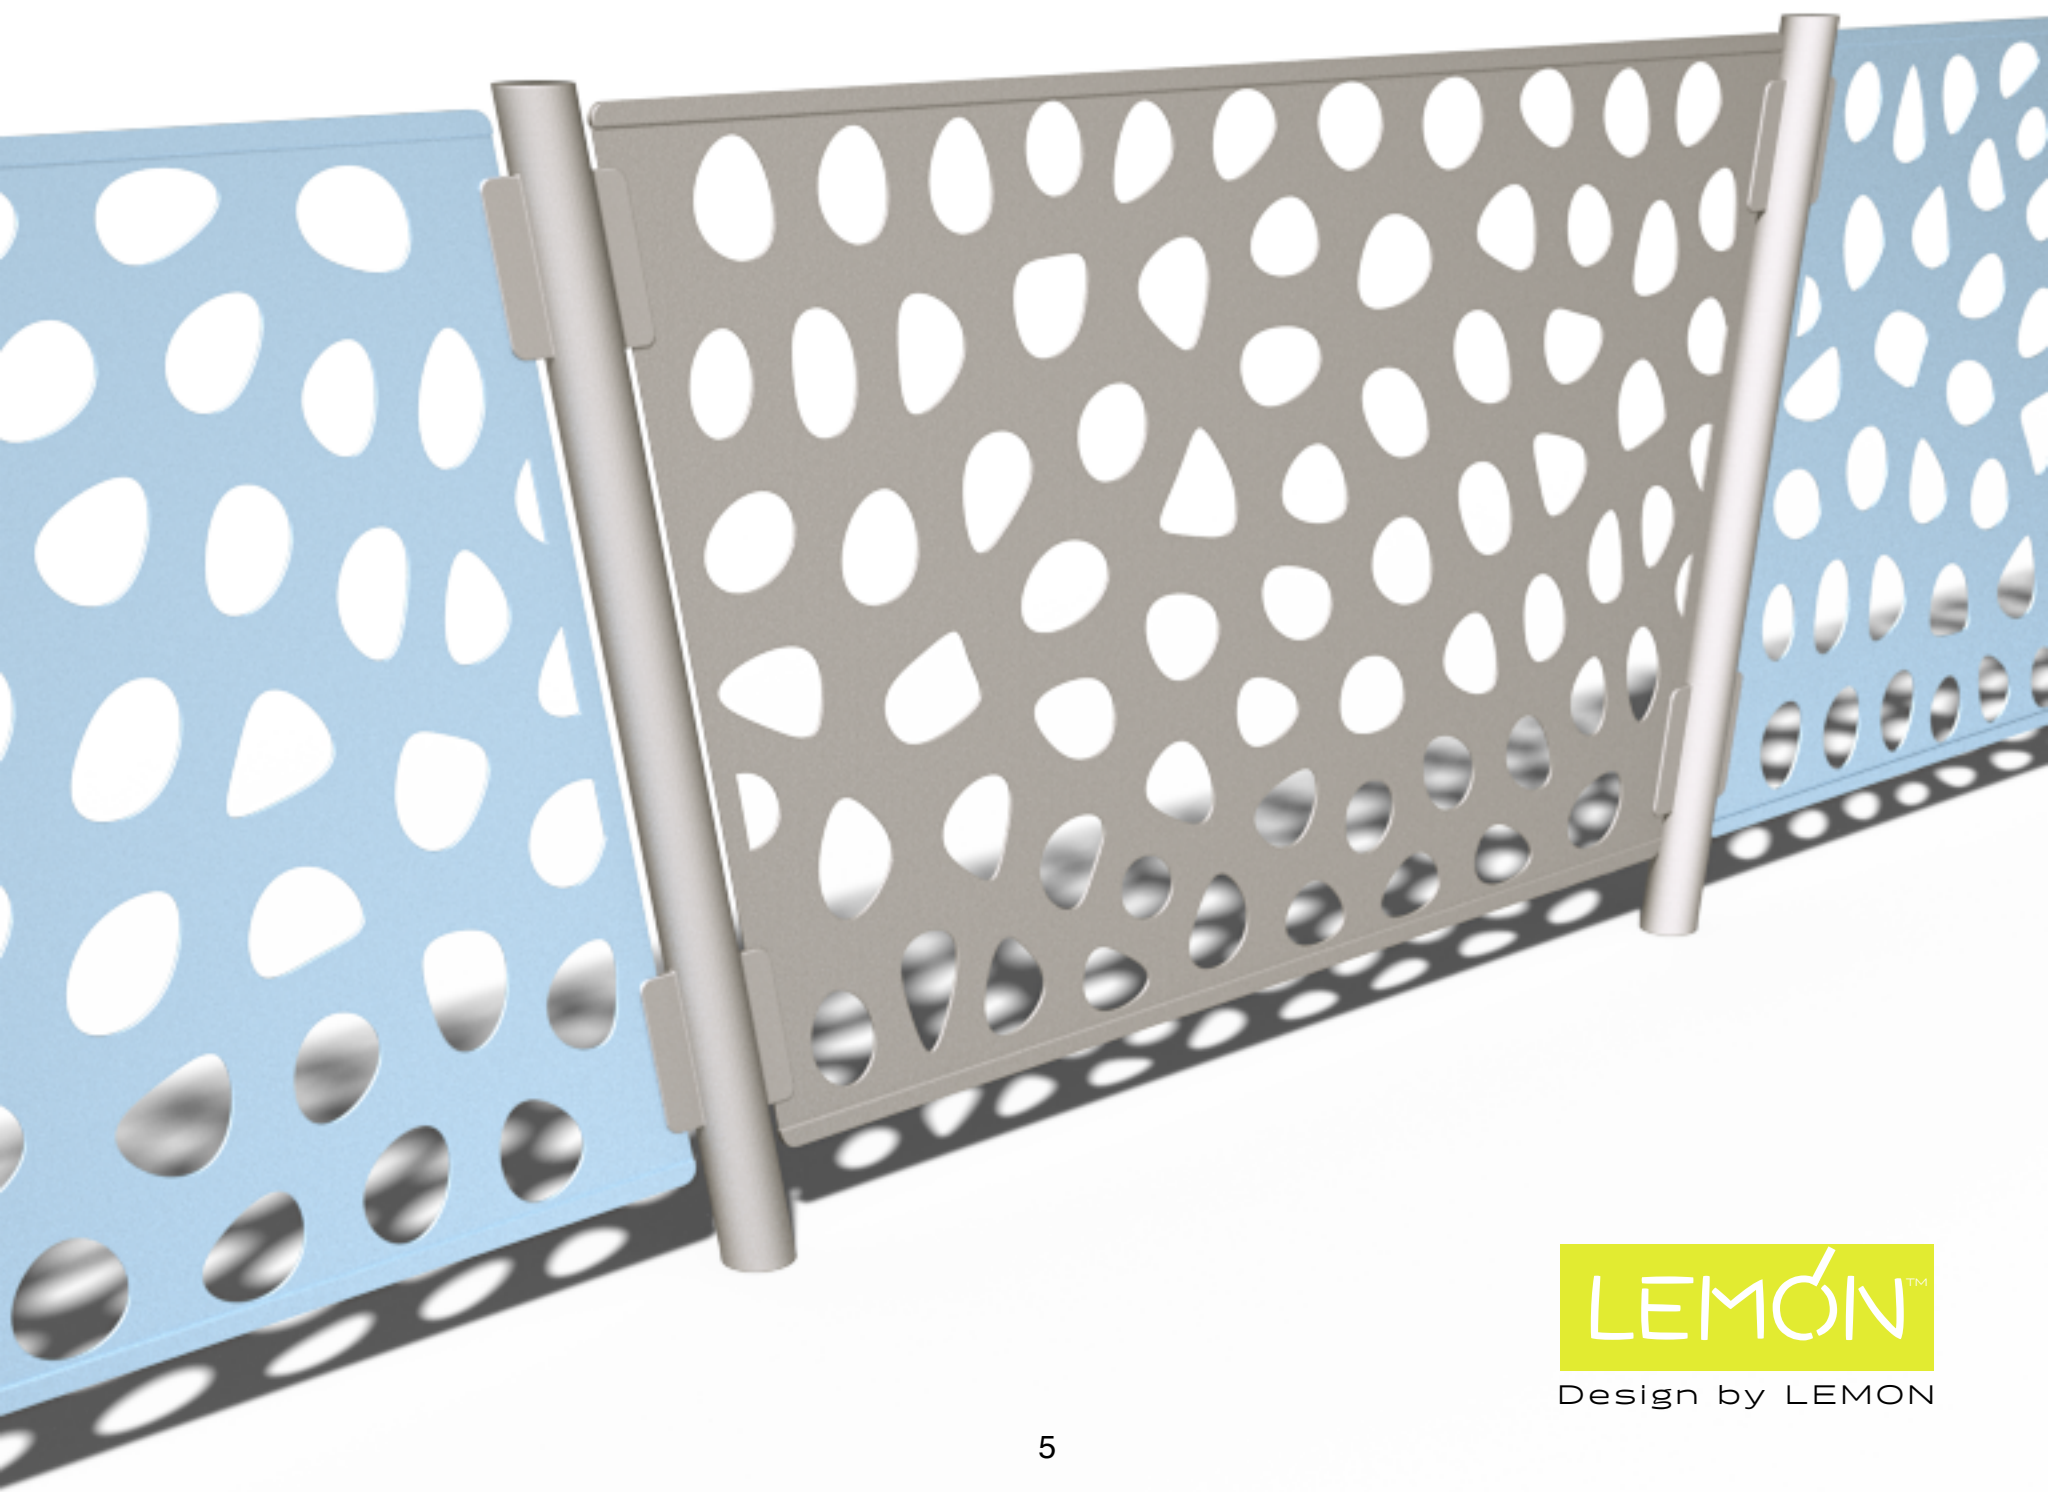

Galis

Urban Barrier System

Galis is an elegant barrier system for urban public spaces and garden environments. The system uses simple clean lines and made of high quality materials.

Design by LEMON

Galis

Urban Barrier System

T 1

Design by LEMON

Galis T1
Urban Barrier System

LEMÓN™
Design by LEMON

Galis T1
Urban Barrier System

LEMÓN™

Design by LEMON

Galis T1

Urban Barrier System

LEMÓN™
Design by LEMON

Galis T1
Urban Barrier System

LEMÓN™

Design by LEMON

Materials & Finishes

Epoxy Coated Steel / Anodized Aluminum / Stainless Steel

U P S C A L E
U R B A N
F U R N I T U R E