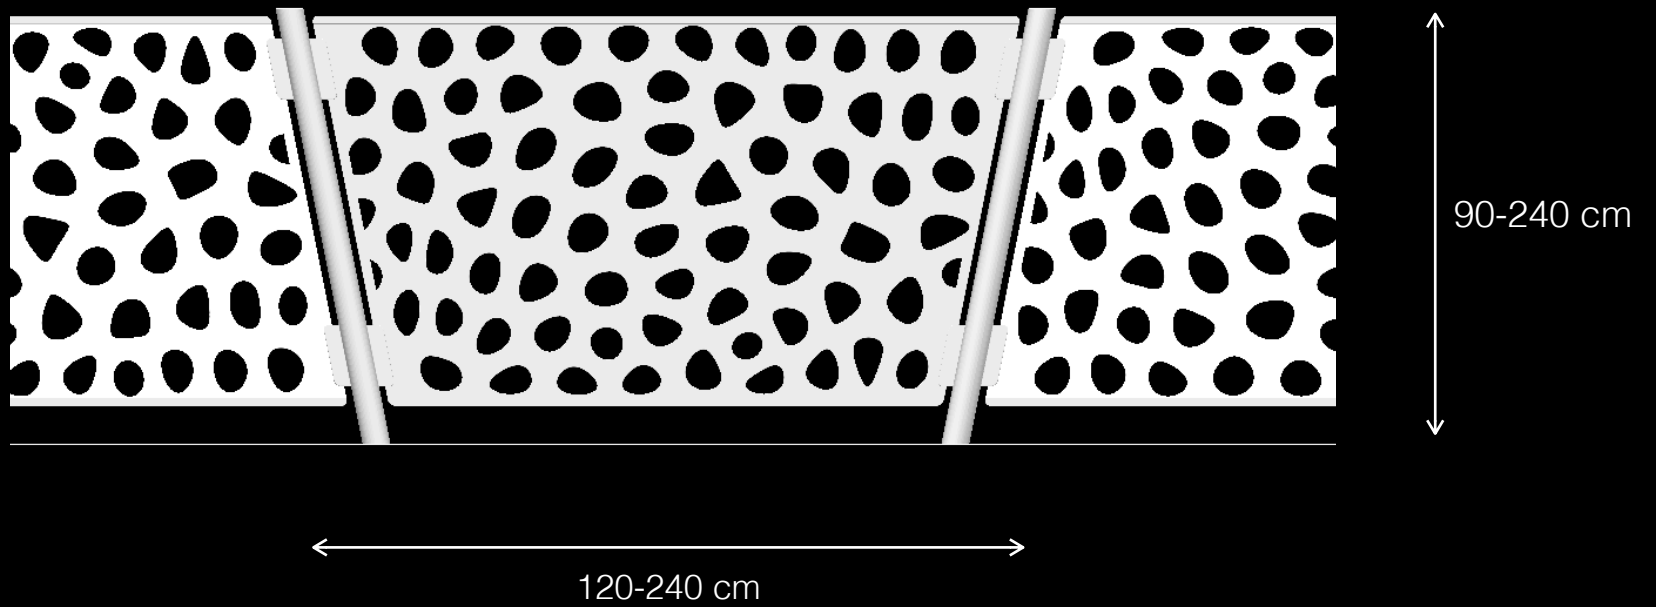

Urban Barrier System

LEMÓN™
Design by LEMON

Galis T1
Urban Barrier System

LEMÓN™

Design by LEMON

Materials & Finishes

Epoxy Coated Steel / Anodized Aluminum / Stainless Steel

U P S C A L E
U R B A N
F U R N I T U R E