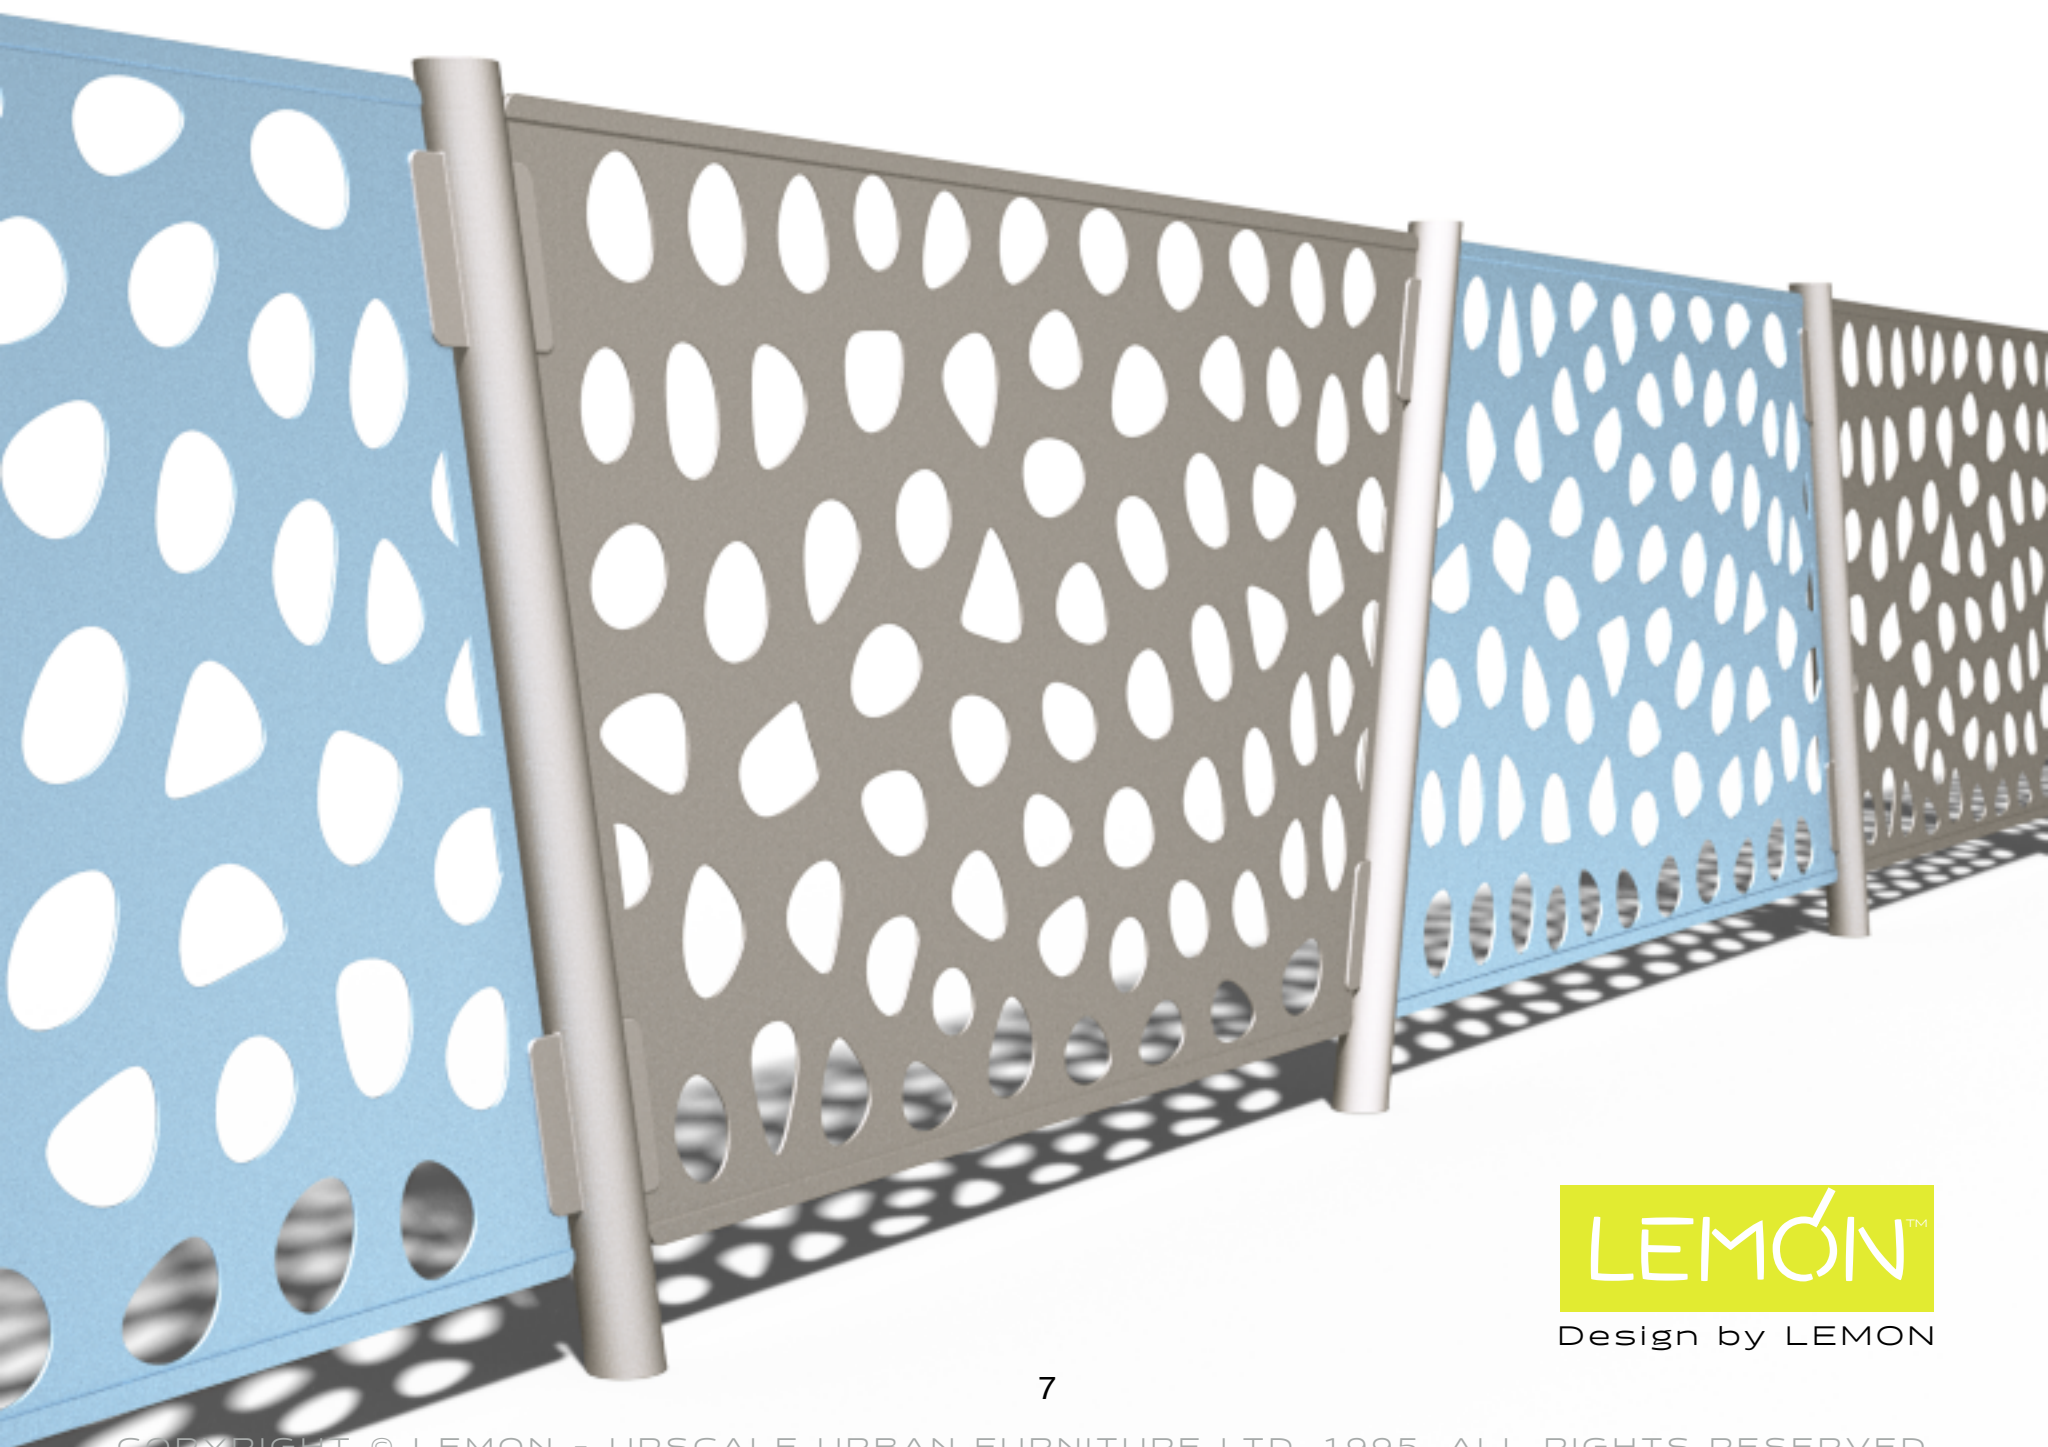

Galis

Urban Barrier System

Galis is an elegant barrier system for urban public spaces and garden environments. The system uses simple clean lines and made of high quality materials.

Design by LEMON

Galis

Urban Barrier System

Urban Barrier System

LEMÓN™
Design by LEMON

Galis T1
Urban Barrier System

LEMÓN™

Design by LEMON

Materials & Finishes

Epoxy Coated Steel / Anodized Aluminum / Stainless Steel

U P S C A L E
U R B A N
F U R N I T U R E