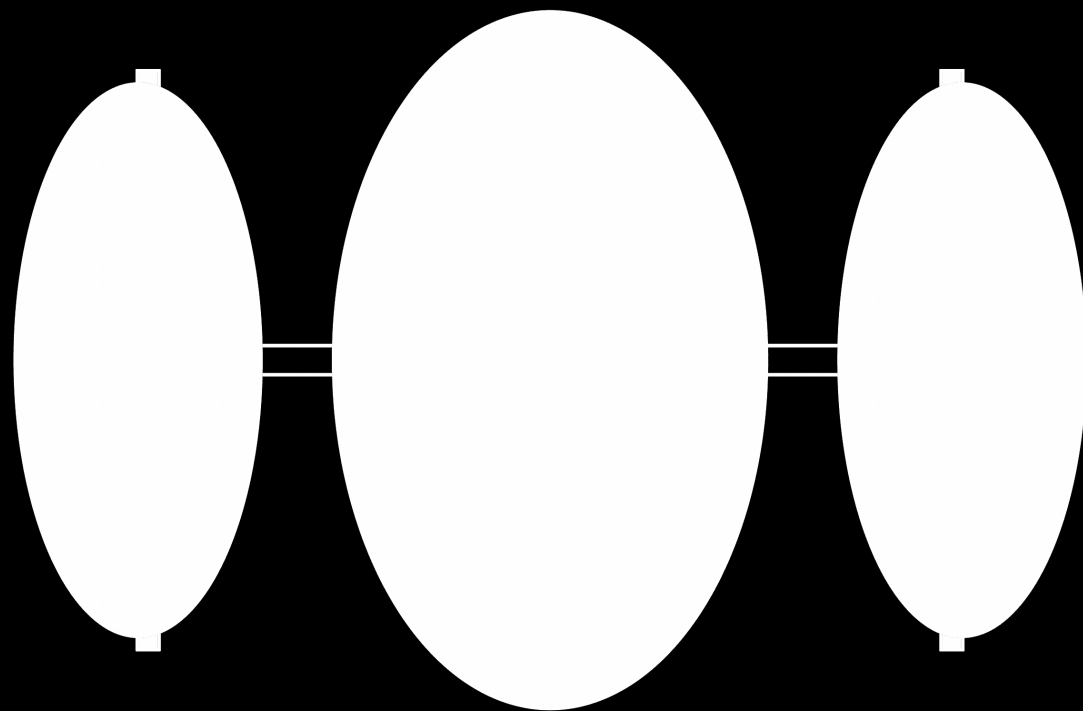

Gambit

Urban Leisure Table Elements

T 1

LEMÓN™

Design by LEMON