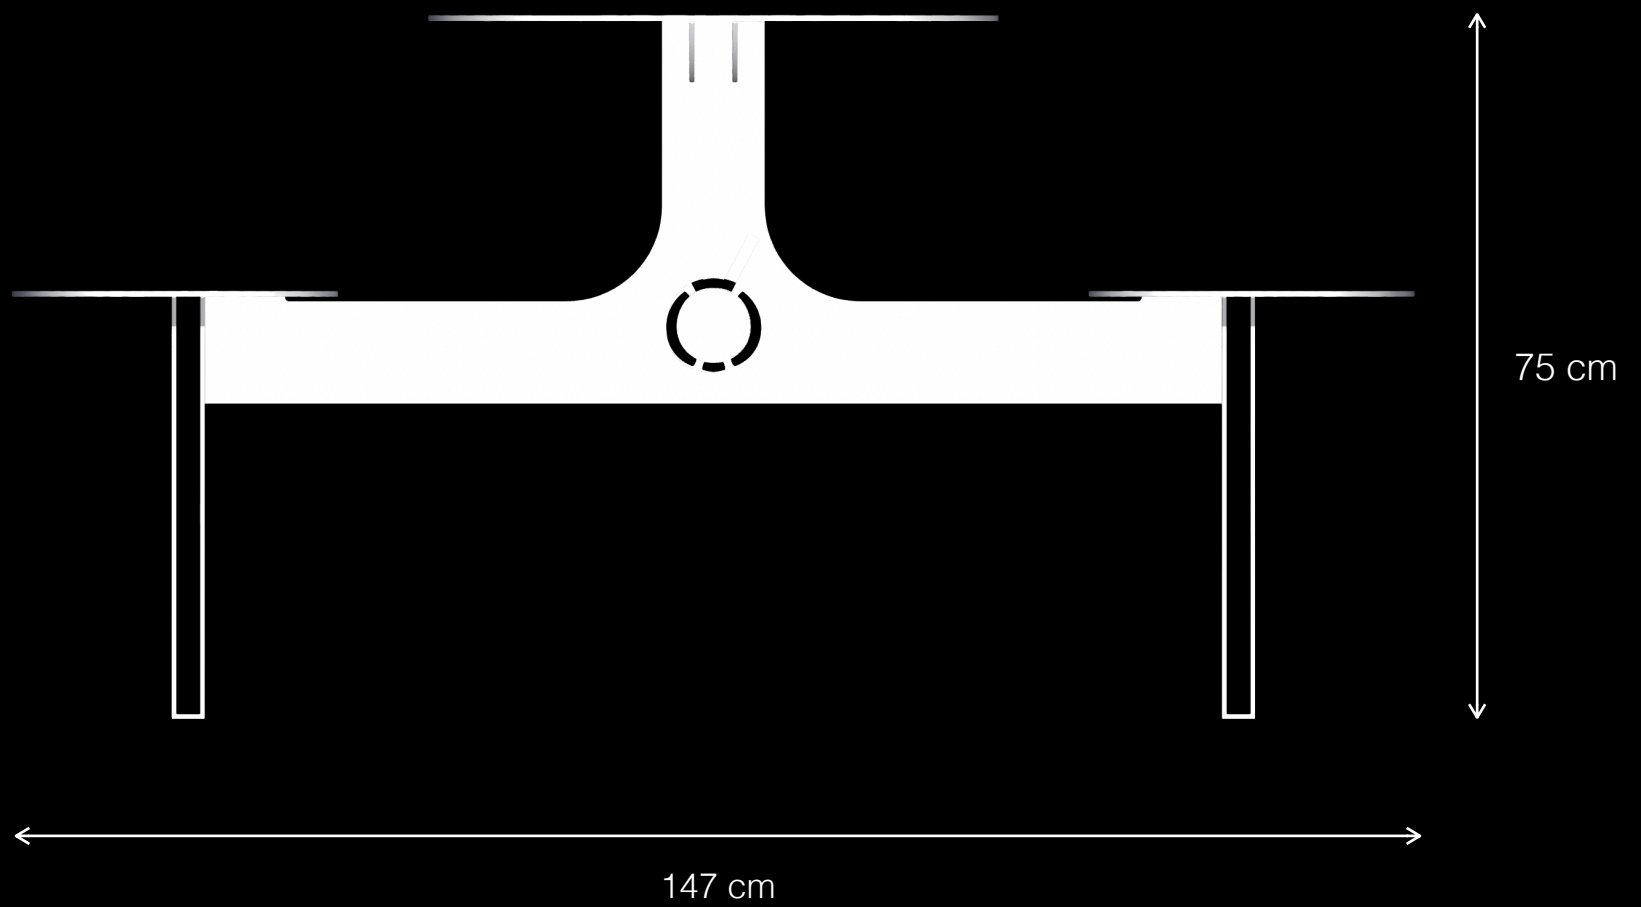

Urban Leisure Table Elements

LEMÓN™

Design by LEMON

Gambit T1
Urban Leisure Table Elements

LEMÓN™

Design by LEMON

Materials & Finishes

Base: Epoxy/Polyester Coated Metal
/Aluminum