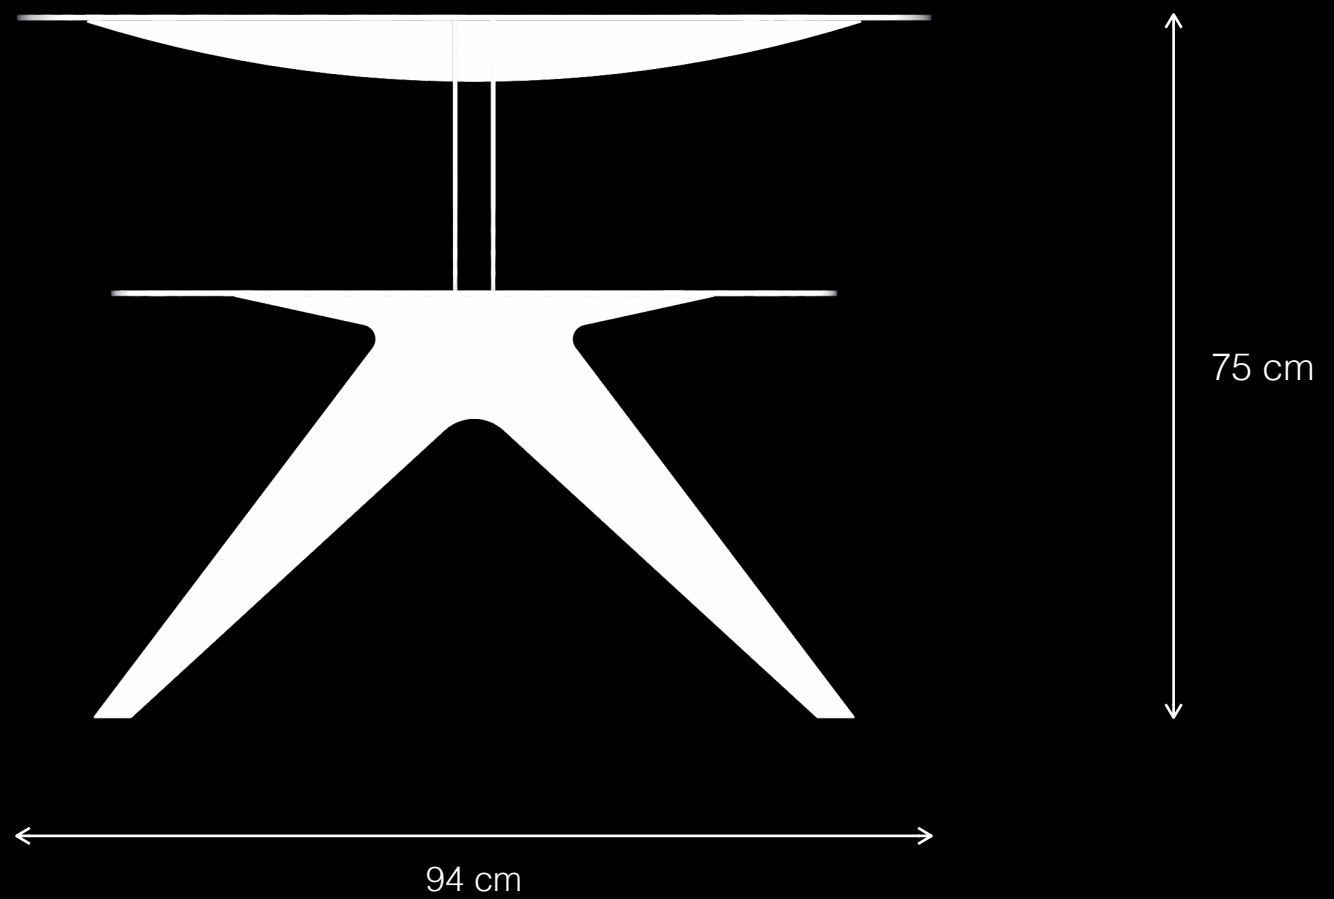

Urban Leisure Table Elements

LEMÓN™

Design by LEMON

Gambit T1
Urban Leisure Table Elements

LEMÓN™

Design by LEMON

Materials & Finishes

Base: Epoxy/Polyester Coated Metal
/Aluminum