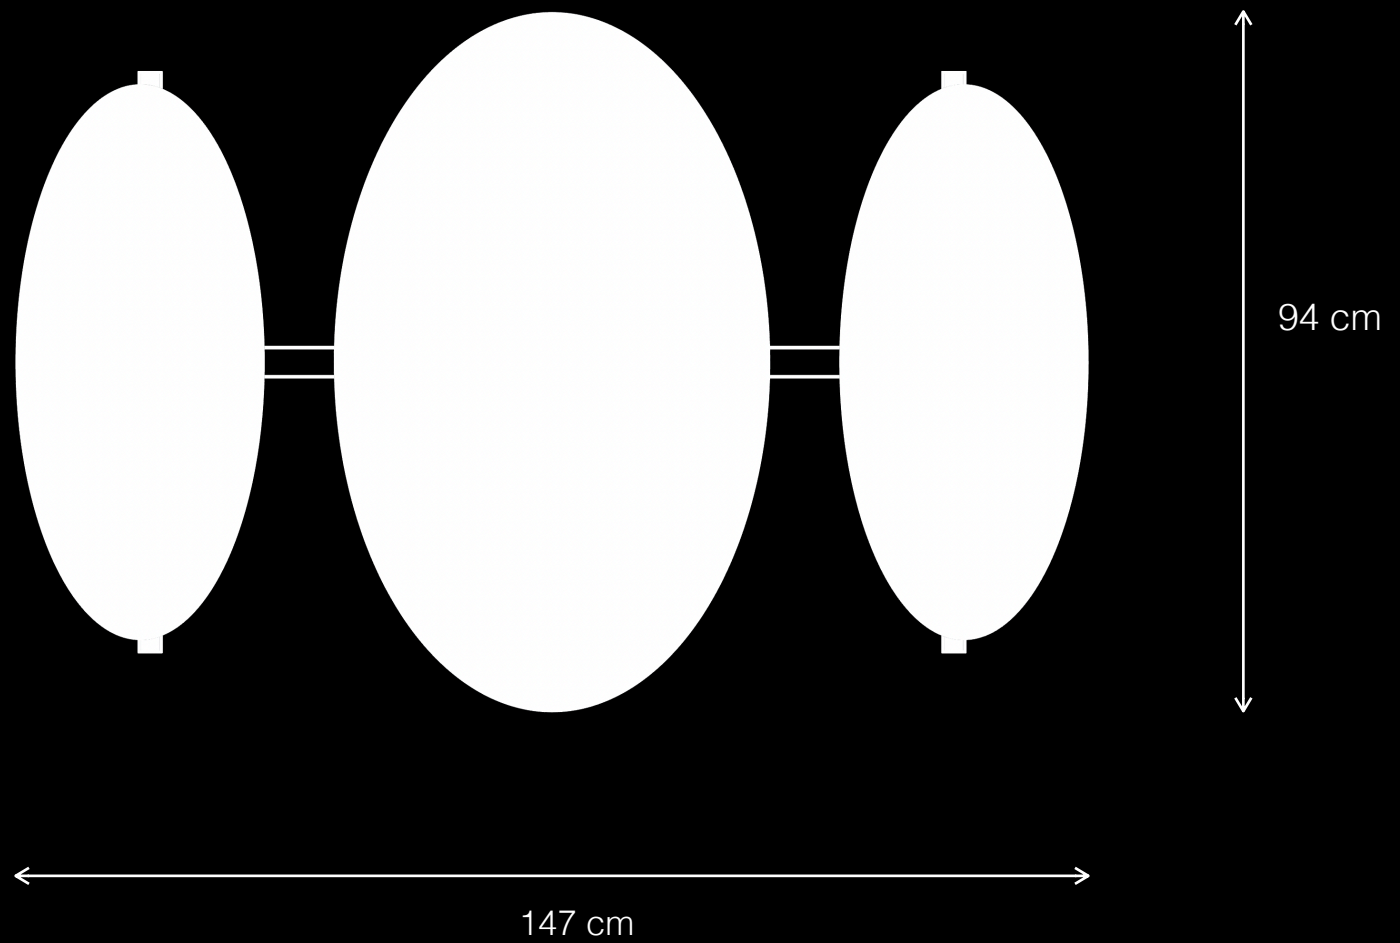

Urban Leisure Table Elements

LEMÓN™

Design by LEMON

Gambit T1
Urban Leisure Table Elements

LEMÓN™

Design by LEMON

Materials & Finishes

Base: Epoxy/Polyester Coated Metal
/Aluminum