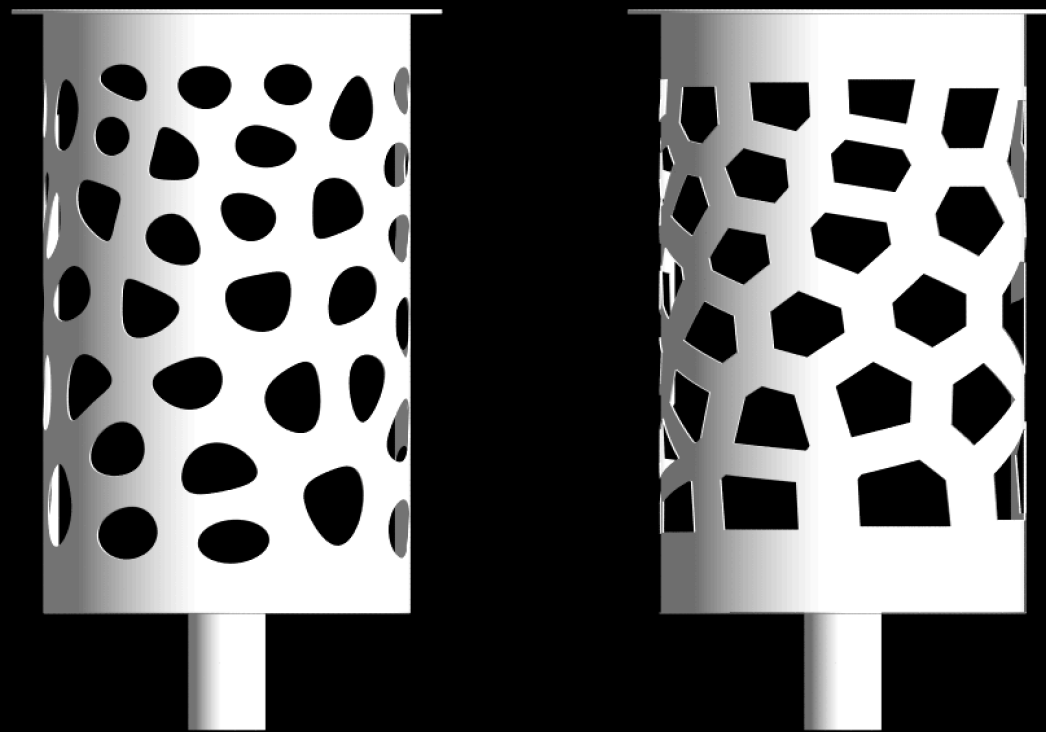

Ganimed

Trash Bins for Urban Spaces

Ganimed is a trash bin designed for interior & outdoor environments. Clean lines and durable high quality materials make it a perfect choice for creating beautiful public spaces.

Design by LEMON

Ganimed

Trash Bins for Urban Spaces

T 1

Design by LEMON

Ganimed T1

Trash Bins for Urban Spaces

LEMÓN™
Design by LEMON

Ganimed T1

Trash Bins for Urban Spaces

LEMÓN™
Design by LEMON

Ganimed T1

Trash Bins for Urban Spaces

LEMÓN™
Design by LEMON

Materials & Finishes

Exterior: Epoxy/Polyester Coated Metal