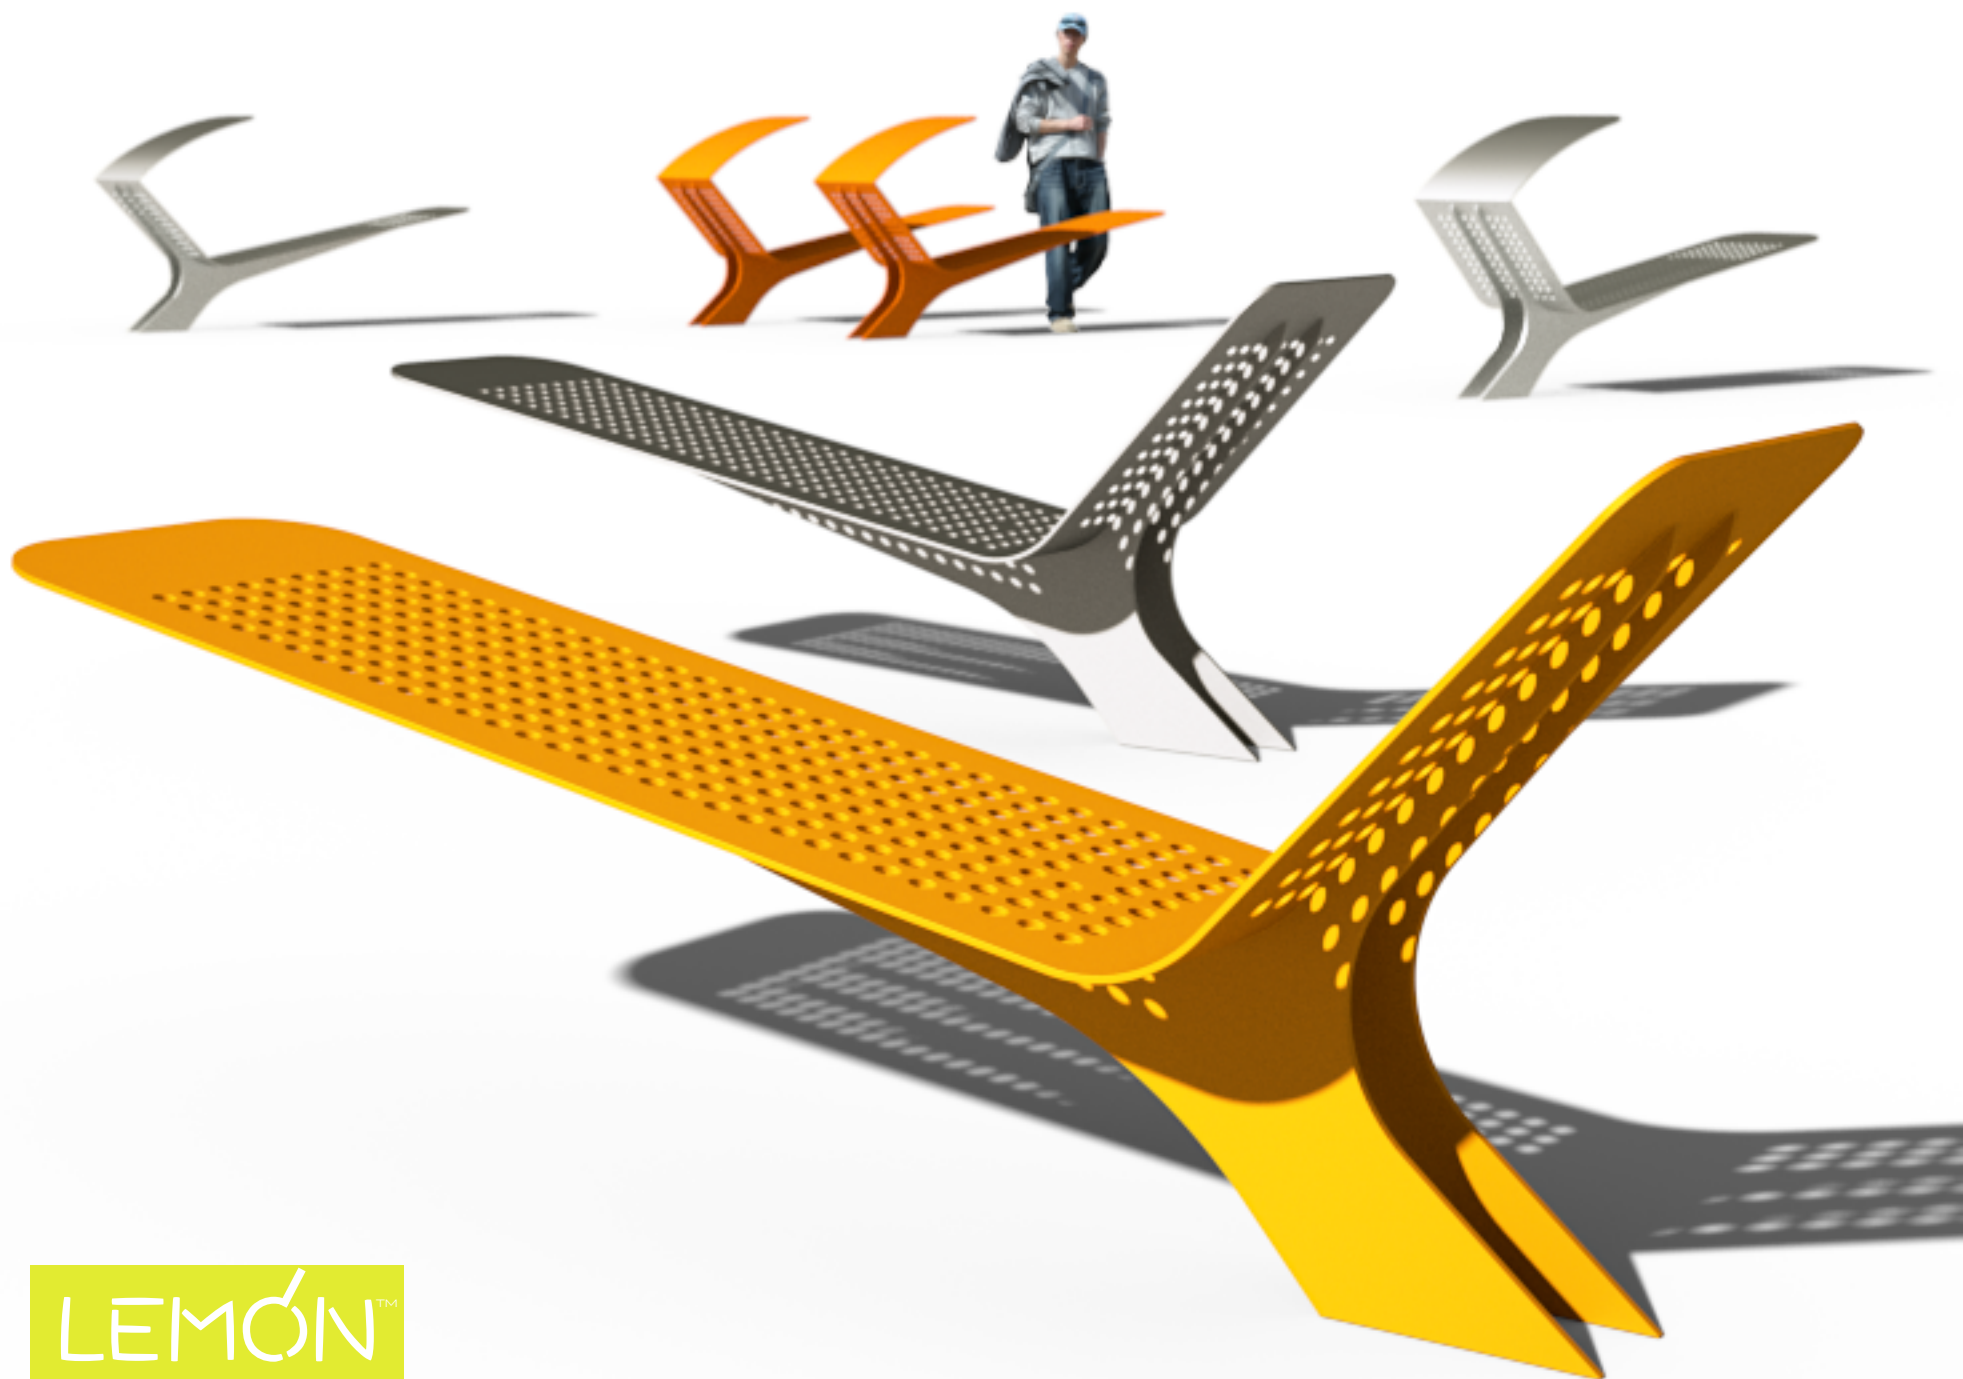

Gemini T1

Urban Leisure Seating Elements

LEMÓN™

Design by LEMON