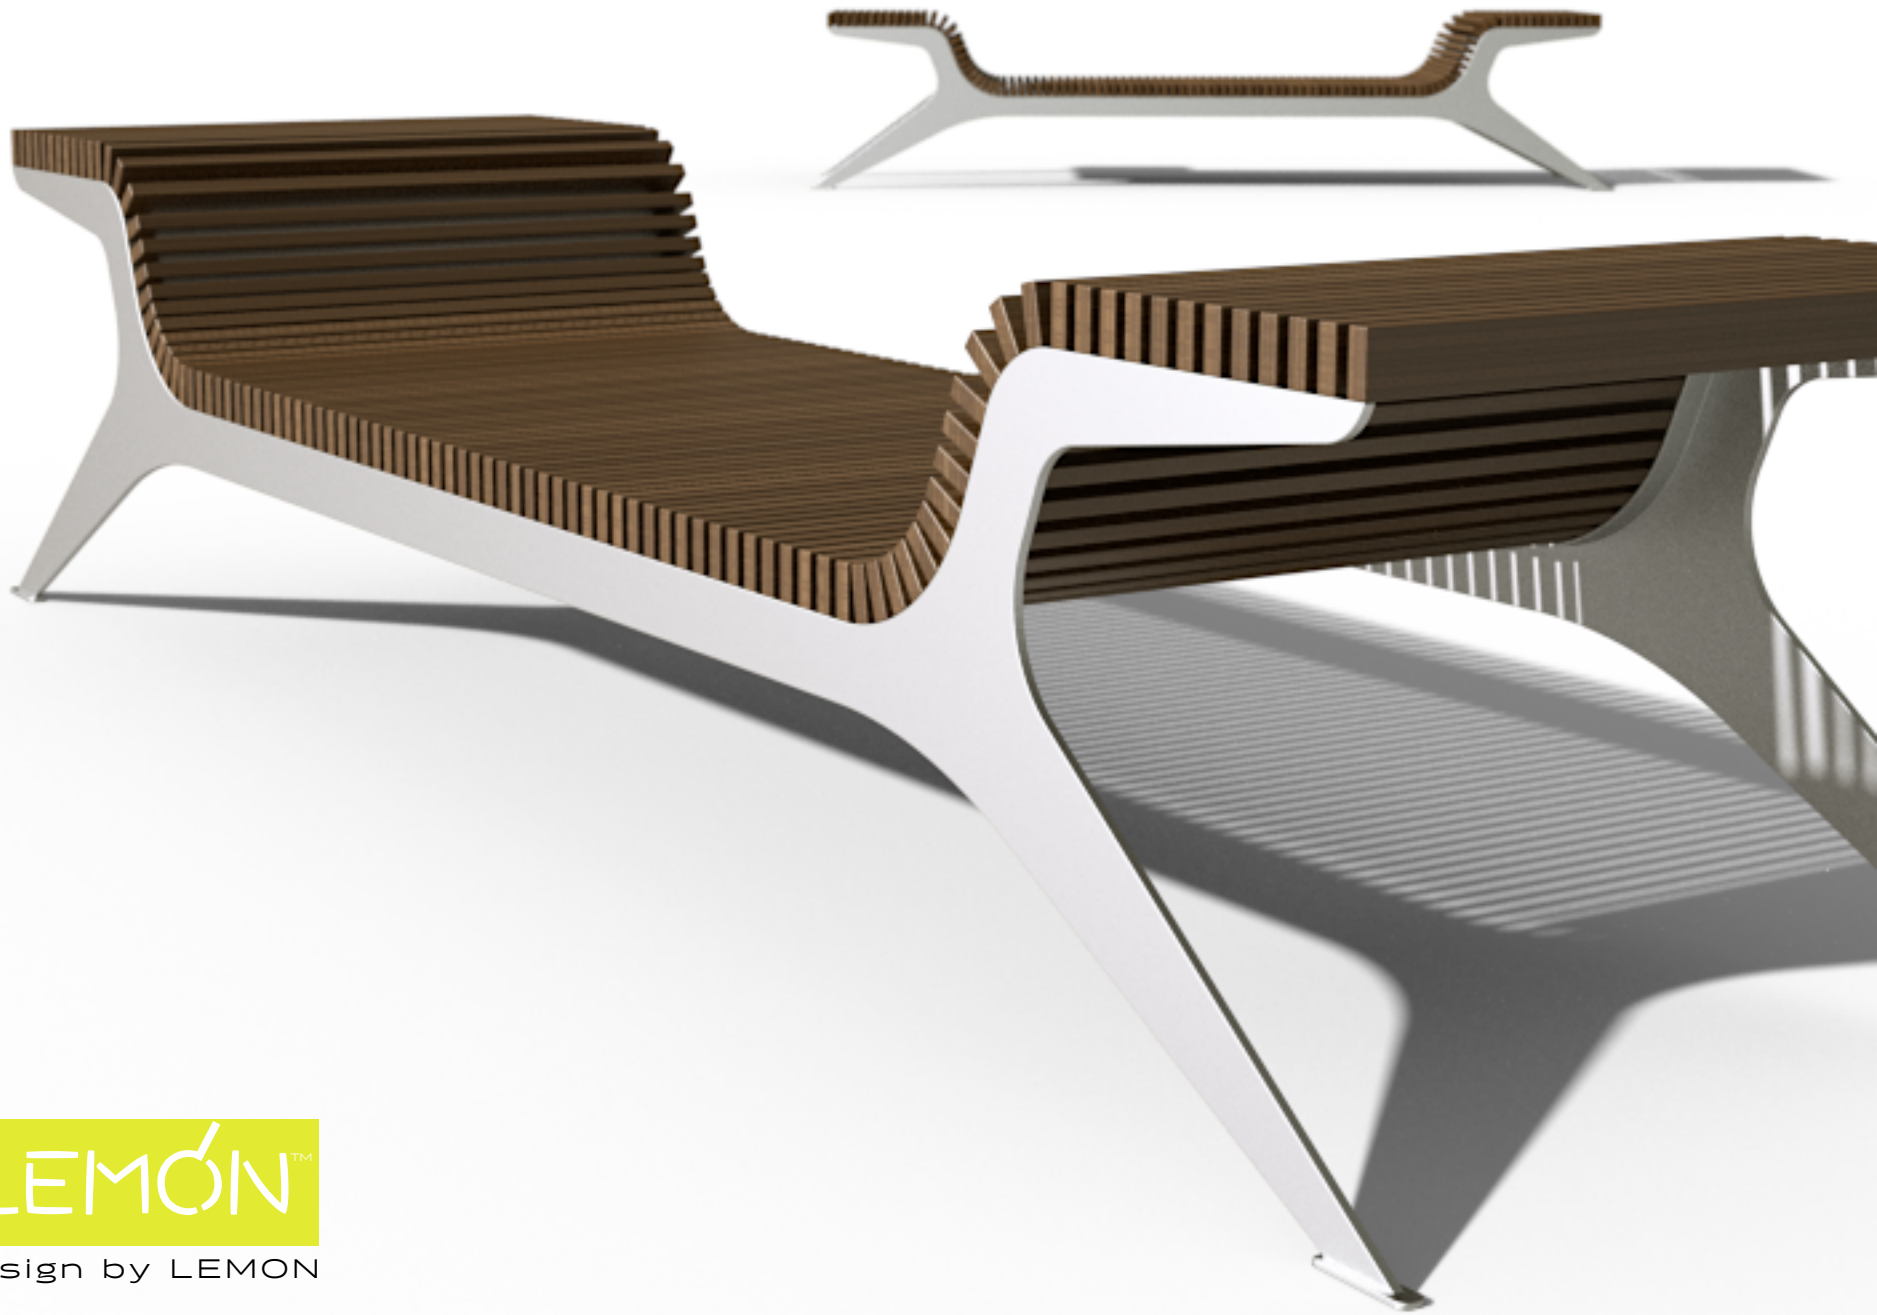

Guatemala

Urban Leisure Seating Elements

Guatemala is an elegant seating system for urban public spaces and garden environments. The system uses simple clean lines and made of high quality materials.

Design by LEMON

Urban Leisure Seating Elements

LEMÓN™

Design by LEMON

Guatemala T1

Urban Leisure Seating Elements

LEMÓN™
Design by LEMON

Guatemala T1

Urban Leisure Seating Elements