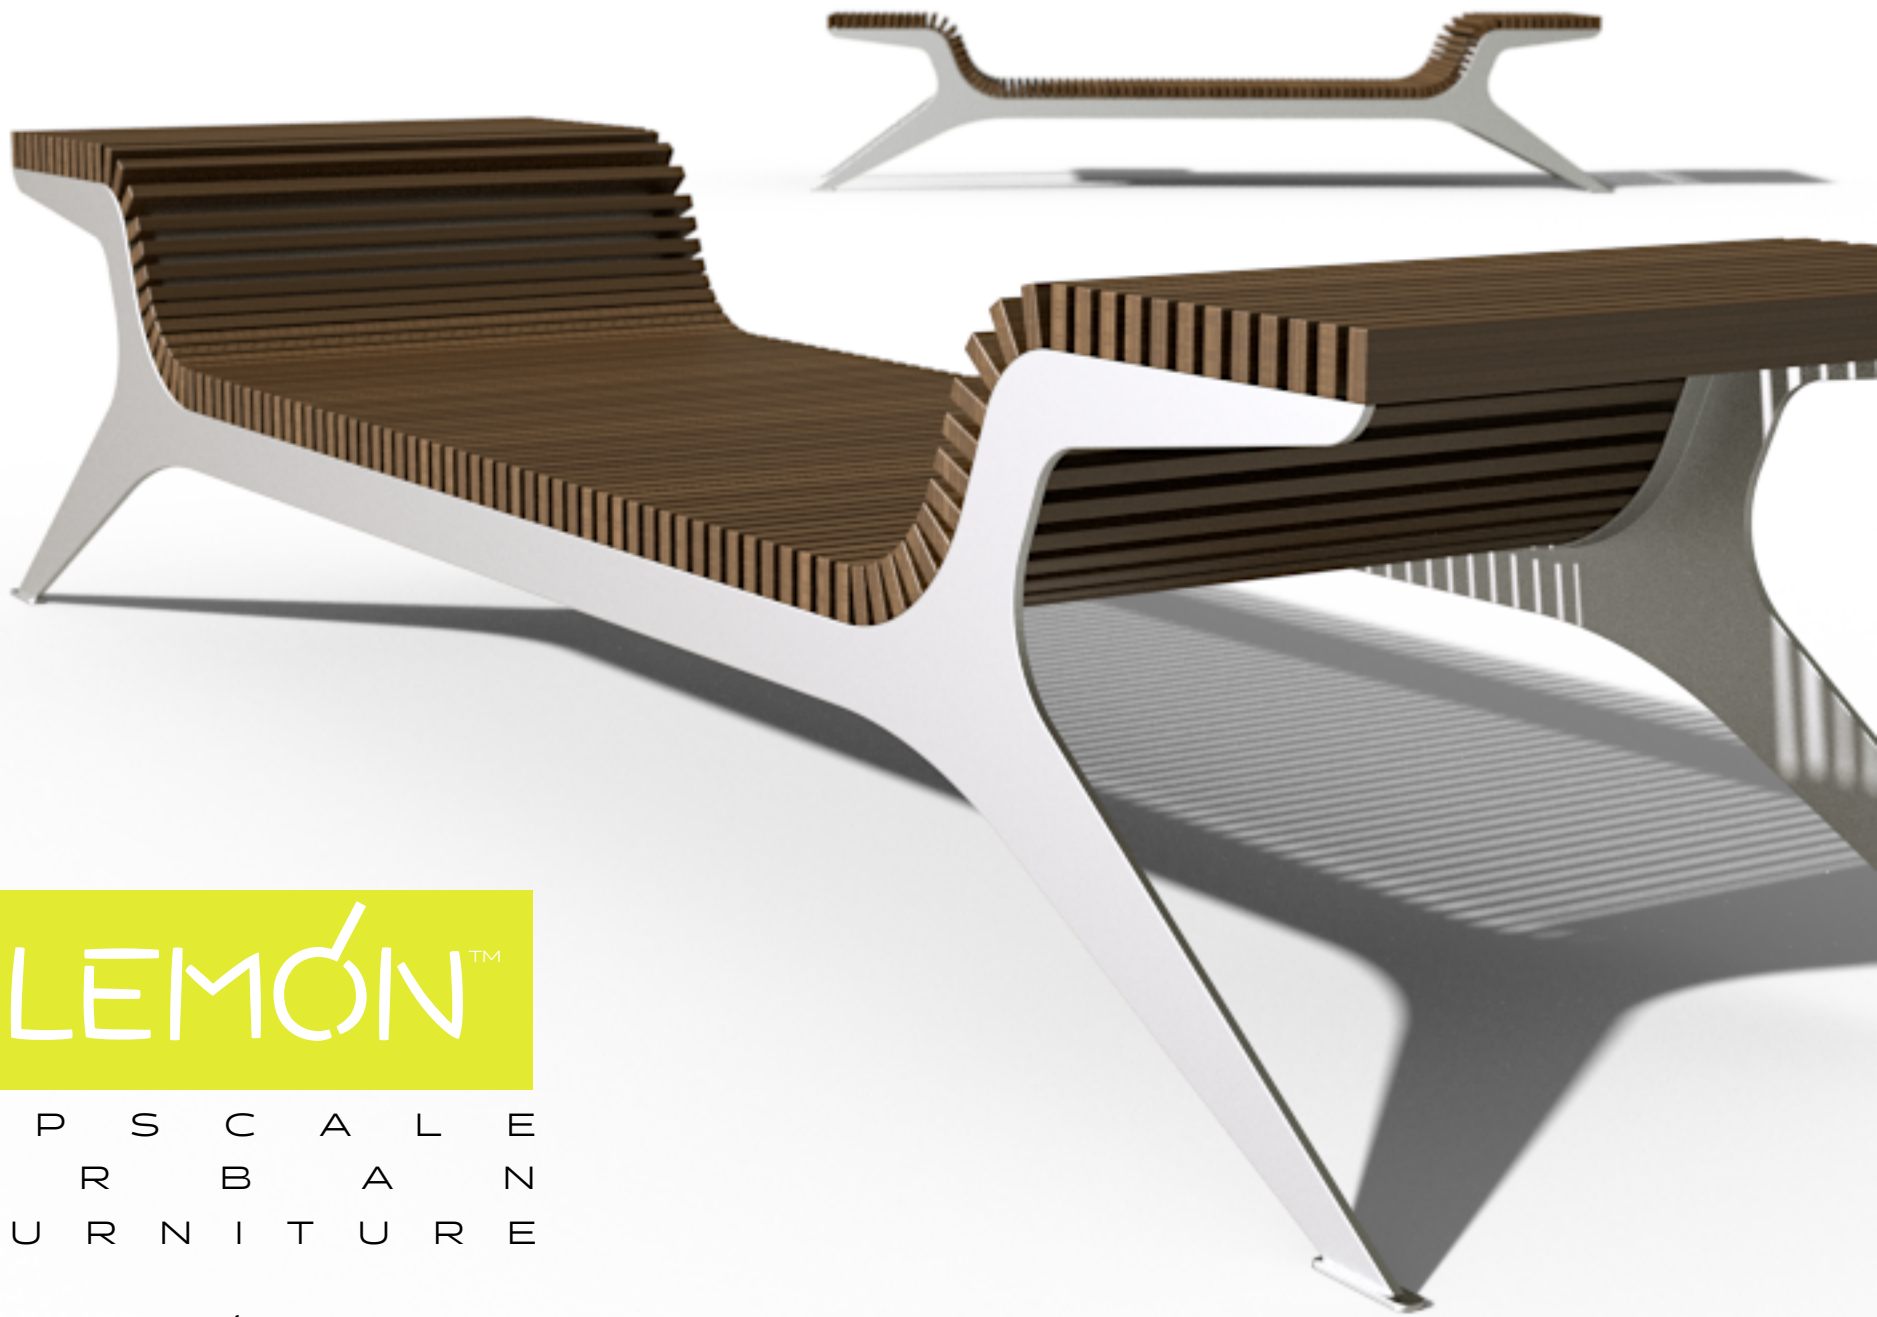

Guatemala

Urban Leisure Seating Elements

LEMÓN™

U P S C A L E
U R B A N
F U R N I T U R E

עיצוב אלון דרון

www.lemón-collection.com