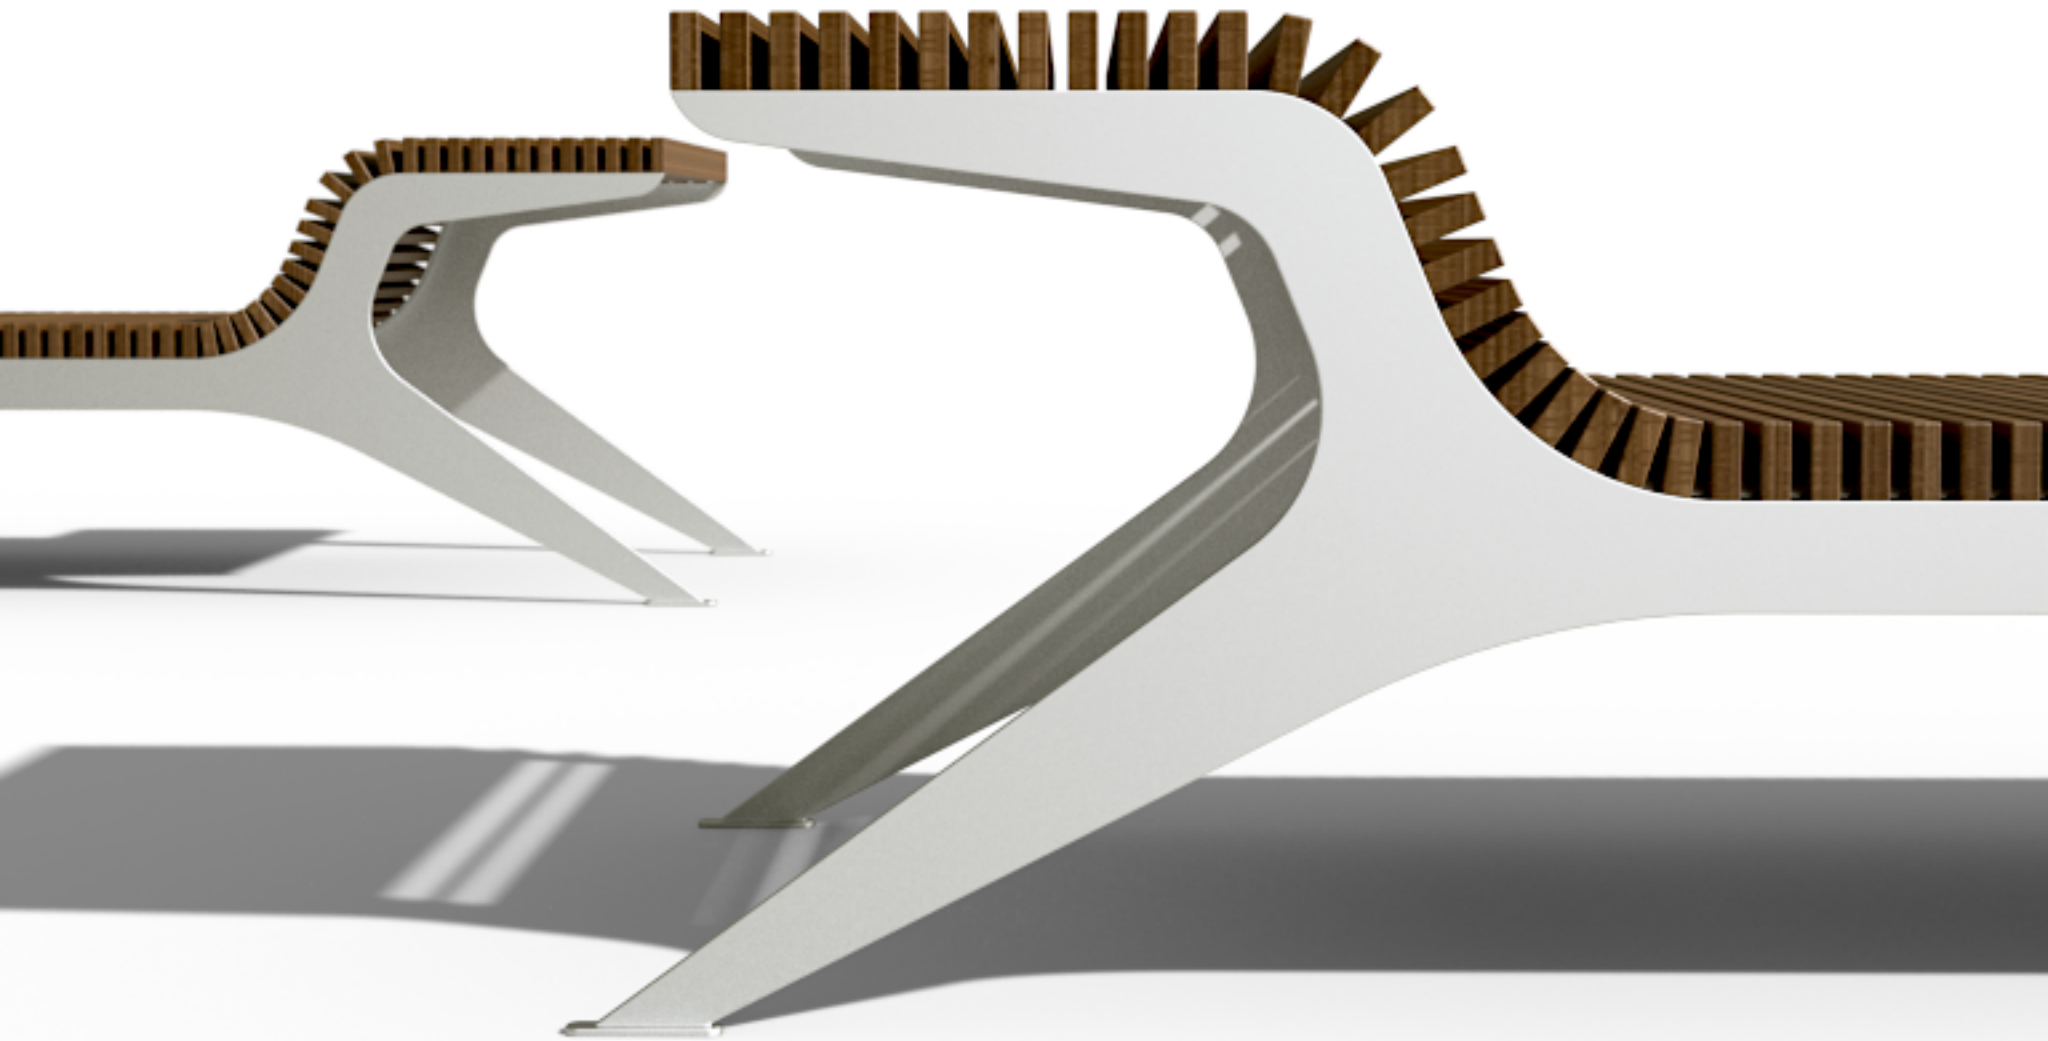

Guatemala

Urban Leisure Seating Elements

Guatemala is an elegant seating system for urban public spaces and garden environments. The system uses simple clean lines and made of high quality materials.

Design by LEMON

Urban Leisure Seating Elements

LEMÓN™

Design by LEMON

Guatemala T1

Urban Leisure Seating Elements

LEMÓN™
Design by LEMON

Guatemala T1

Urban Leisure Seating Elements