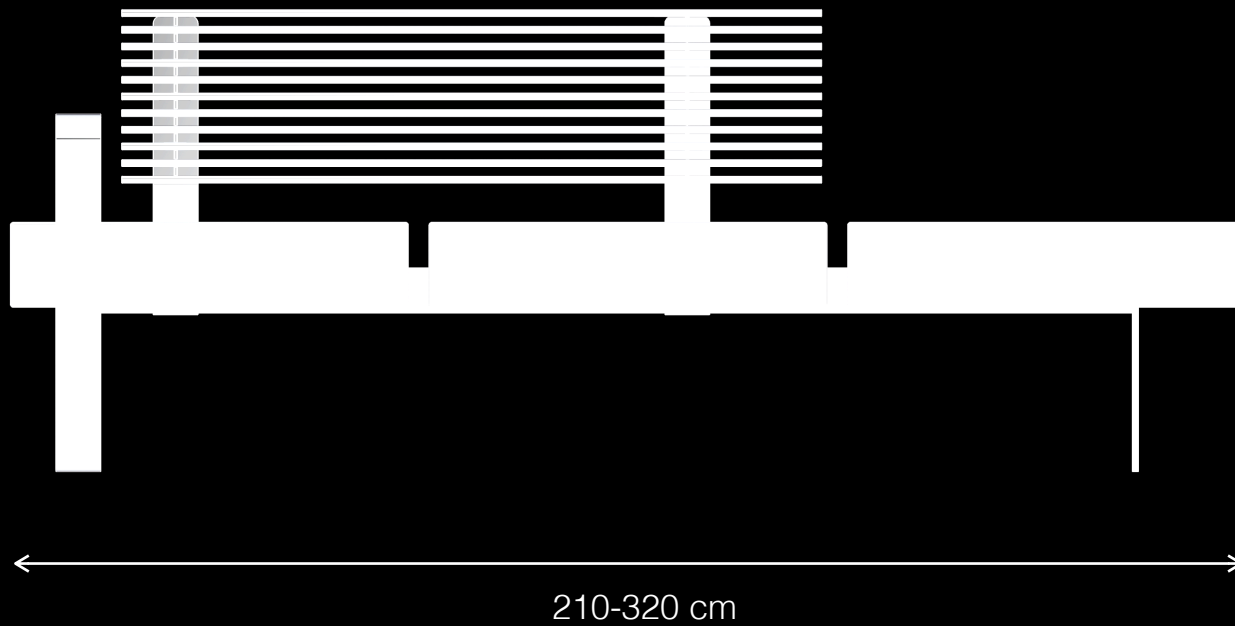

Hanoy T1

Urban Leisure Seating Elements

LEMÓN™
Design by LEMON

Hanoy T1

Urban Leisure Seating Elements

LEMÓN™

Design by LEMON

Materials & Finishes