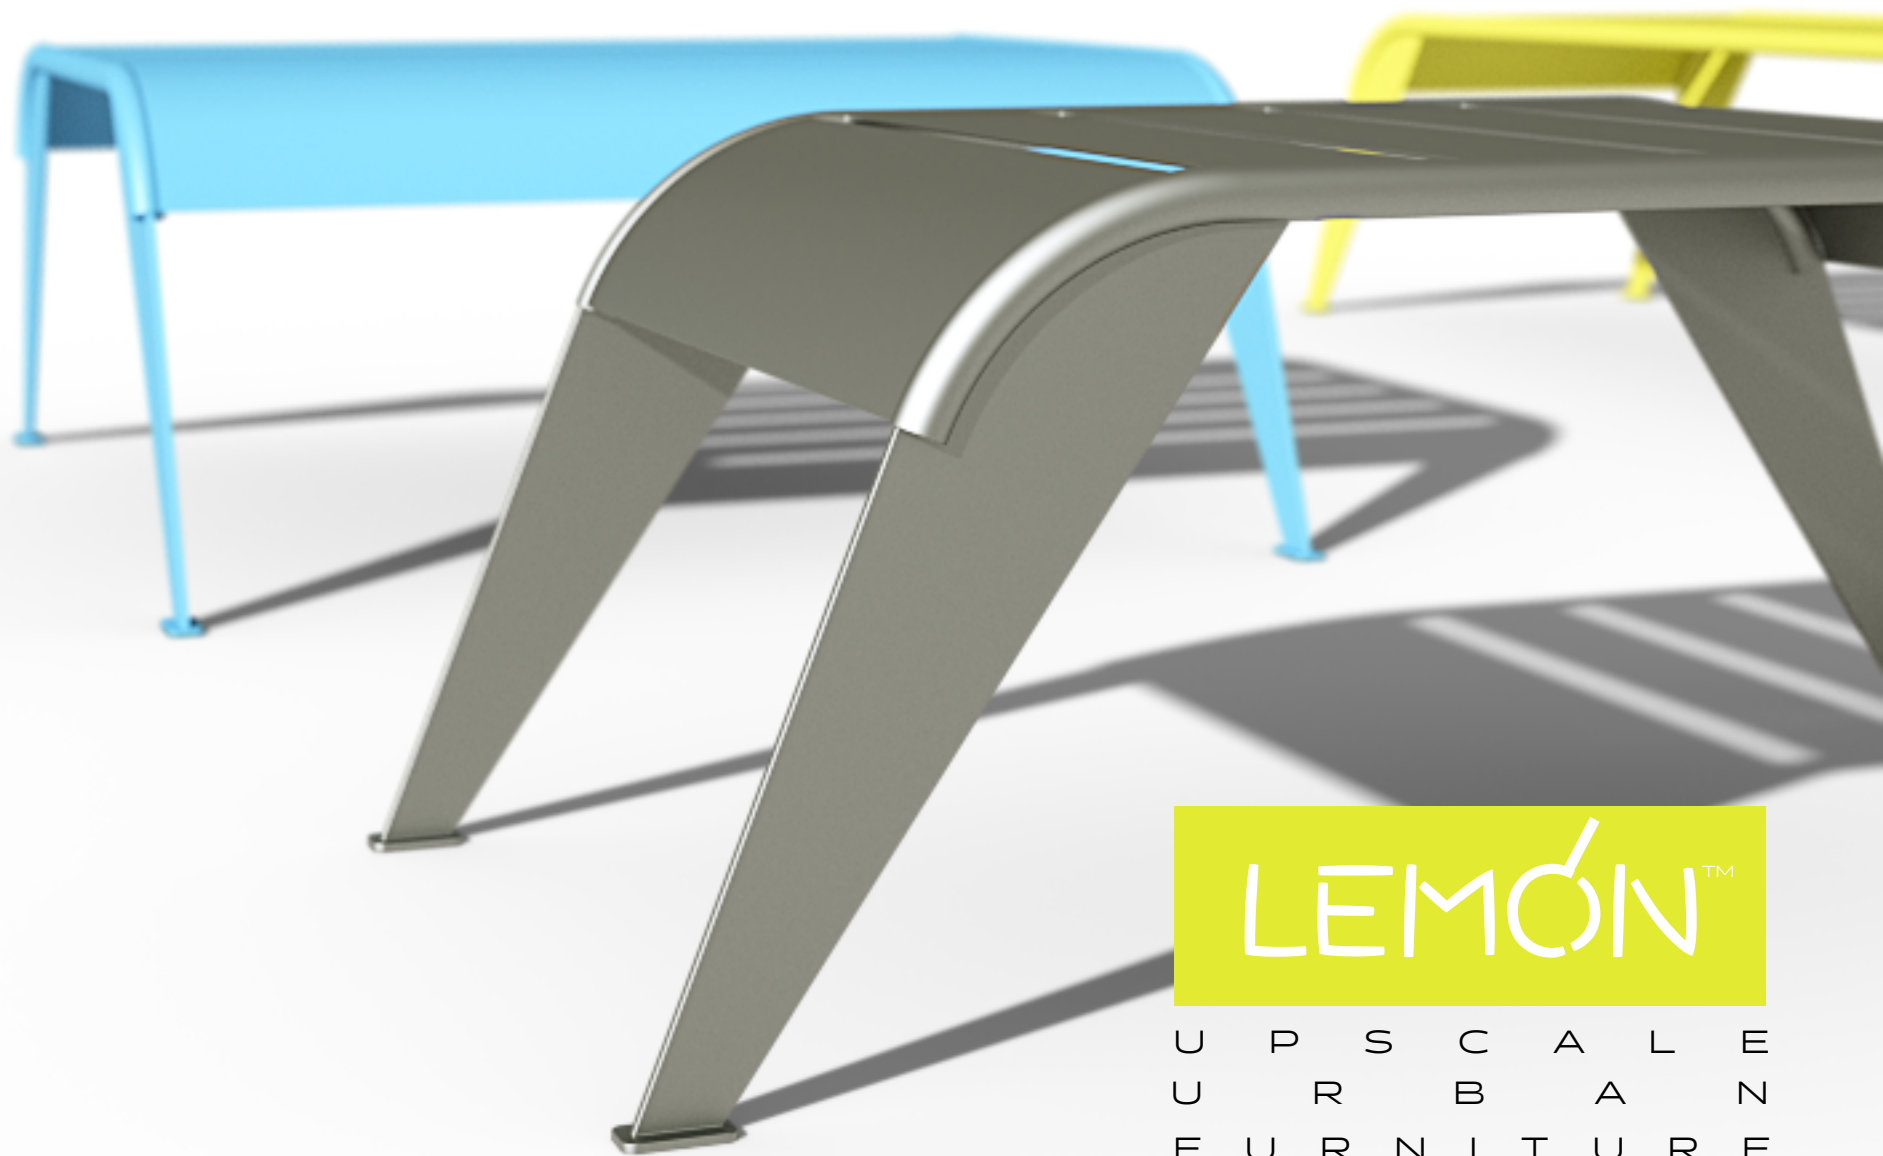

Iggy

Urban Leisure Table Elements

LEMÓN™

U P S C A L E
U R B A N
F U R N I T U R E

עיצוב אלון דרורי

w w w . l e m o n - c o l l e c t i o n . c o m