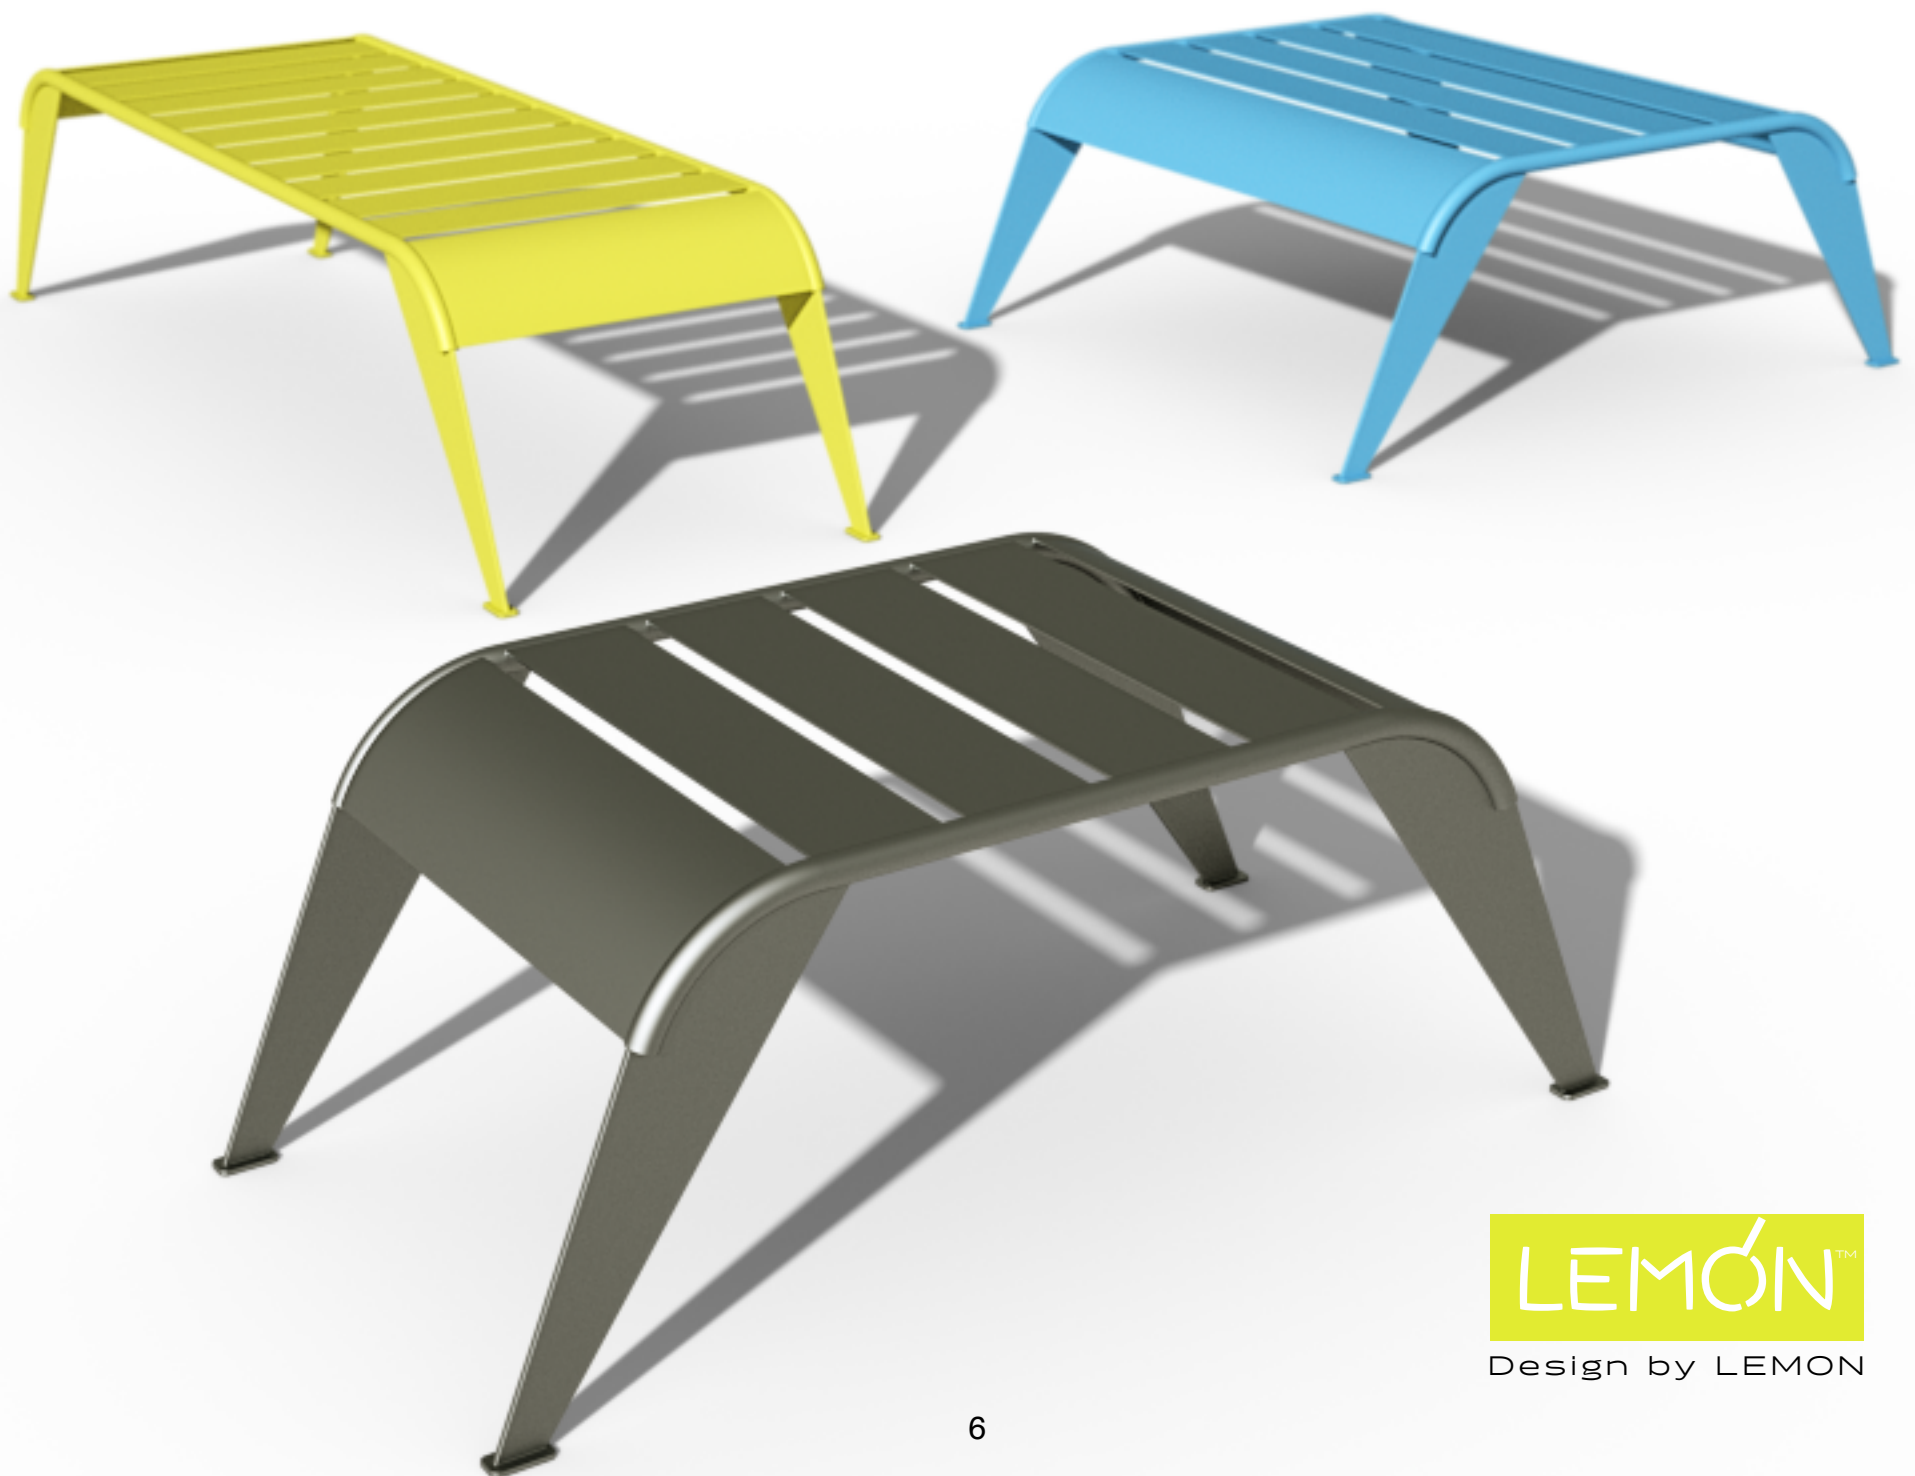

Iggy

Urban Leisure Table Elements

Iggy is an elegant tables system for urban public spaces and garden environments. The system uses simple clean lines and made of high quality materials.

Design by LEMON

COPYRIGHT © LEMON - UPSCALE URBAN FURNITURE LTD. 1995. ALL RIGHTS RESERVED.

w w w . l e m o n - c o l l e c t i o n . c o m

Iggy

Urban Leisure Table Elements

T 1

Design by LEMON

Iggy T1

Urban Leisure Table Elements

LEMÓN™
Design by LEMON

Iggy T1

Urban Leisure Table Elements

LEMÓN™
Design by LEMON

Iggy T1

Urban Leisure Table Elements

LEMÓN™

Design by LEMON

Iggy T1