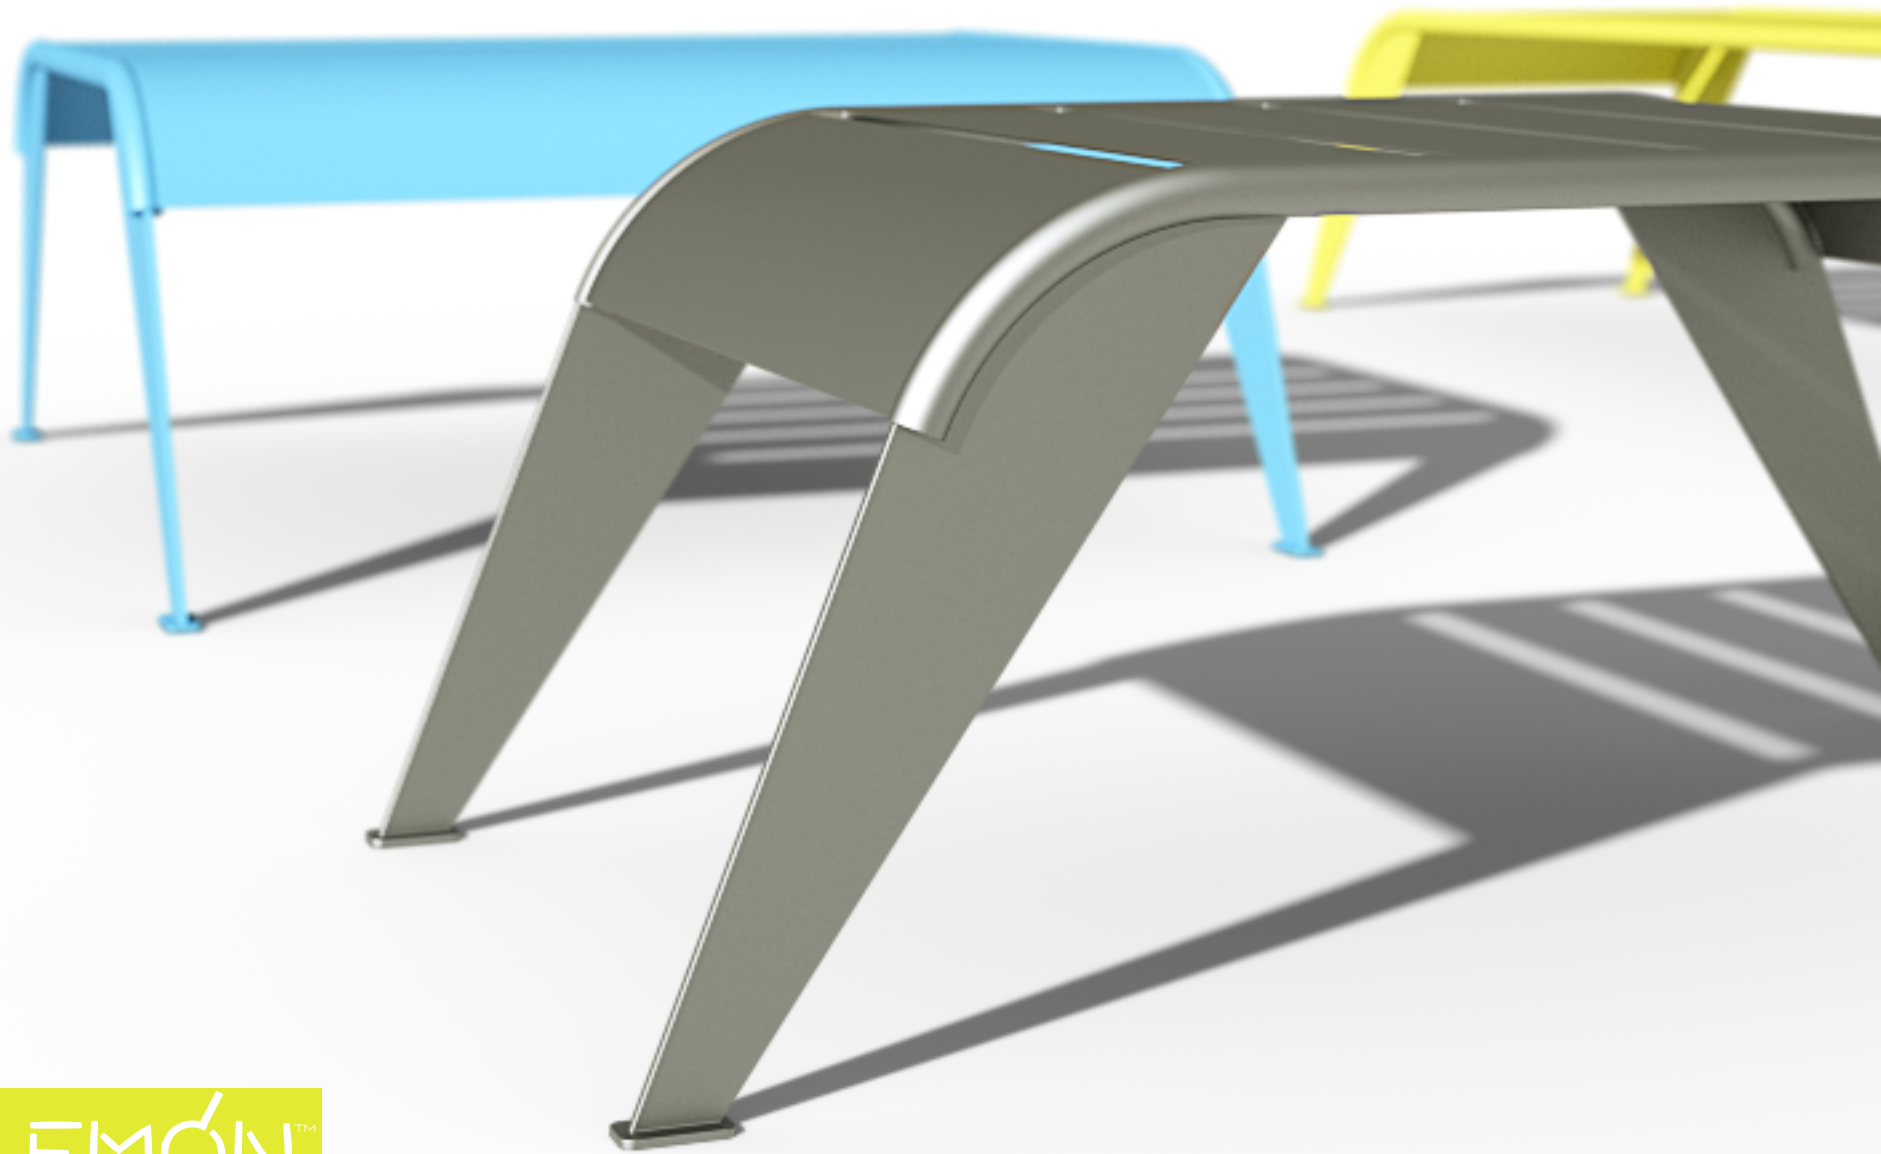

Iggy

Urban Leisure Table Elements

Iggy is an elegant tables system for urban public spaces and garden environments. The system uses simple clean lines and made of high quality materials.

Design by LEMON

COPYRIGHT © LEMON - UPSCALE URBAN FURNITURE LTD. 1995. ALL RIGHTS RESERVED.

Urban Leisure Table Elements

LEMÓN™
Design by LEMON

Iggy T1

Urban Leisure Table Elements

LEMÓN™

Design by LEMON

Iggy T1

Urban Leisure Table Elements