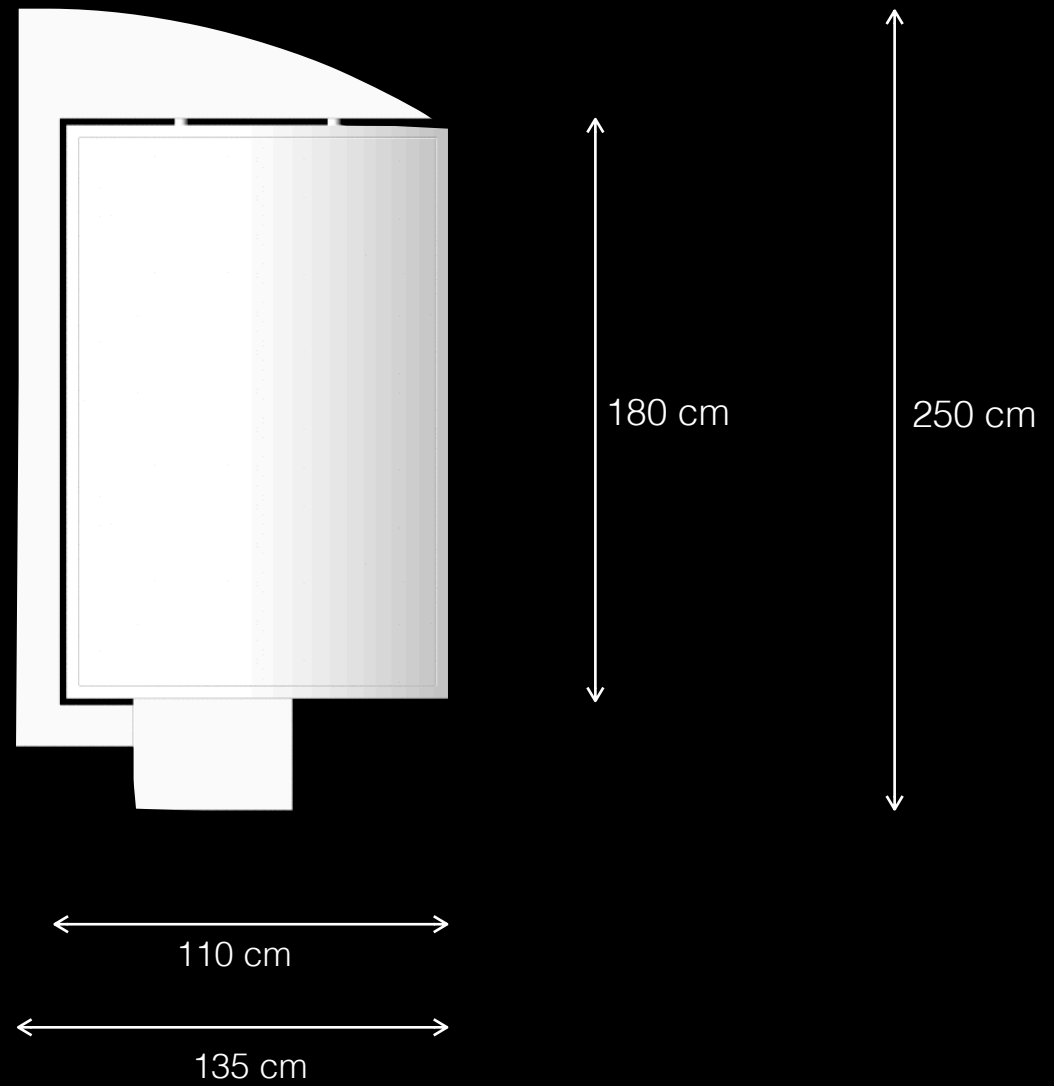

Signage & Info System for Urban Spaces

LEMÓN™
Design by LEMON

Info 1 T1

Signage & Info System for Urban Spaces

LEMÓN™

Design by LEMON

Materials & Finishes

Structure: Epoxy/Polyester Coated Metal