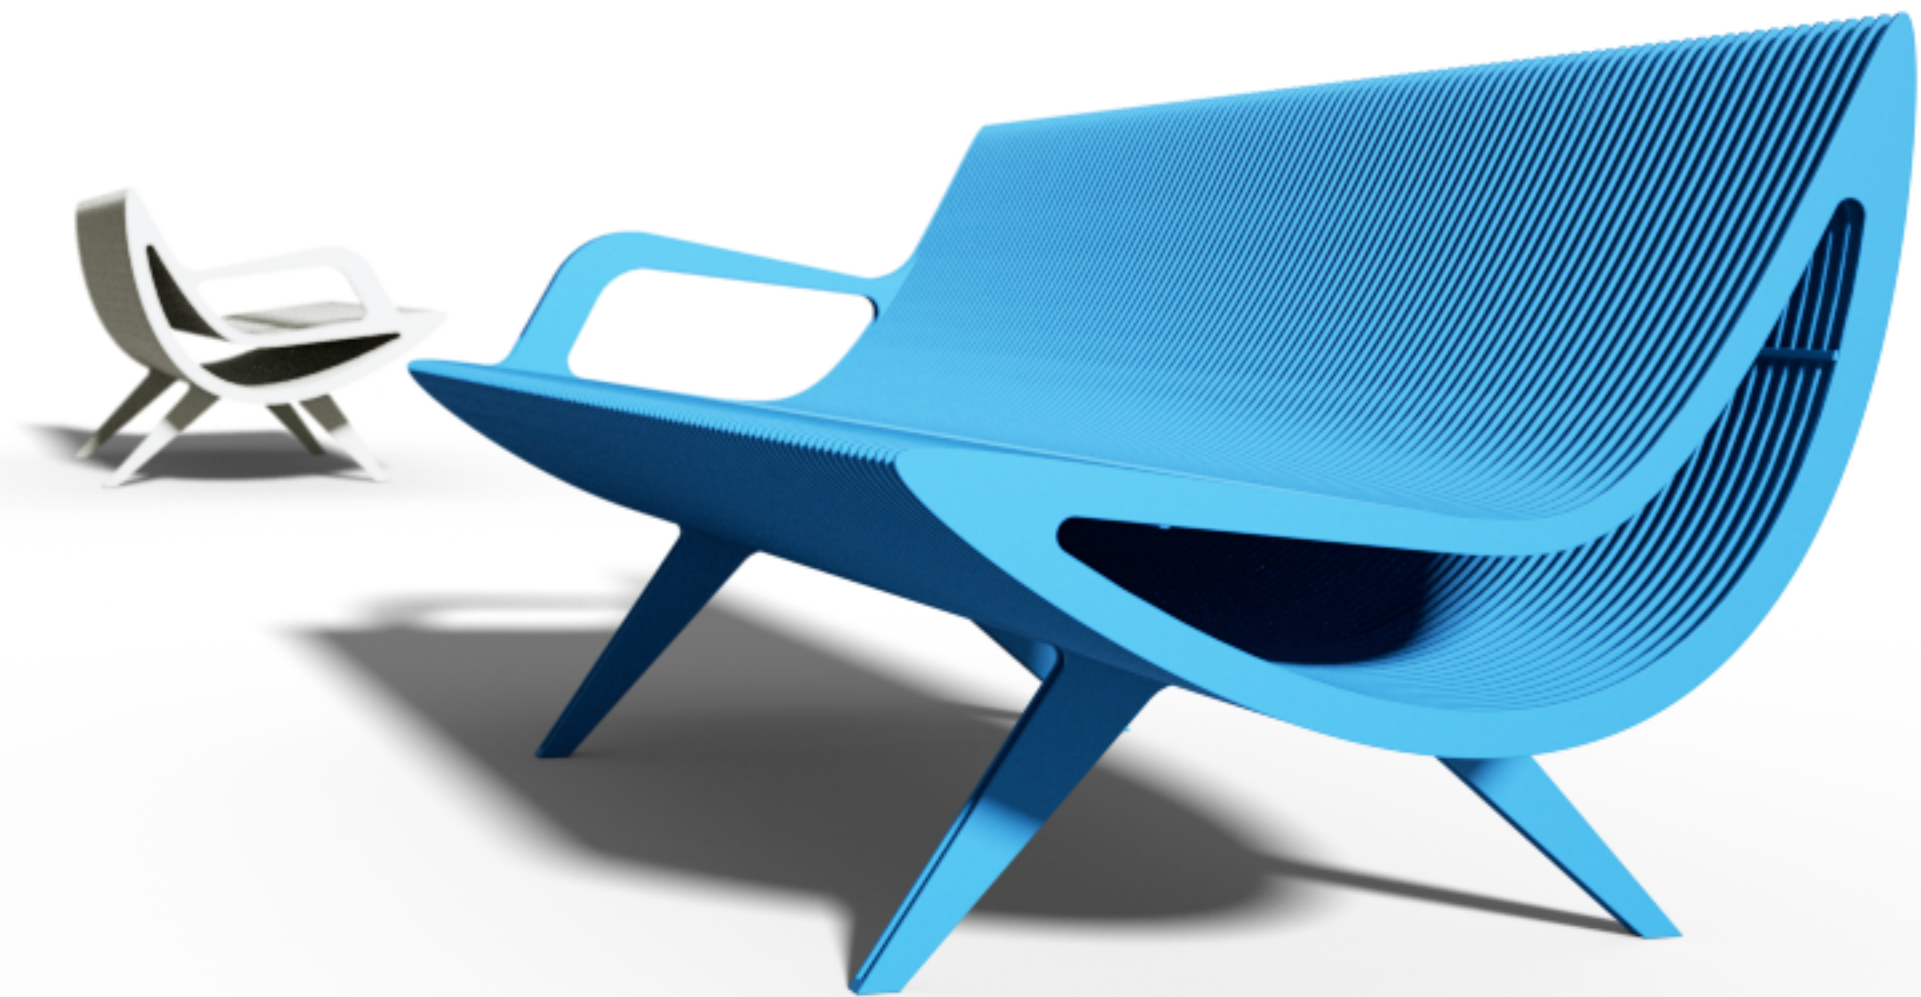

Integral T1

Urban Leisure Seating Elements

LEMÓN™

Design by LEMON