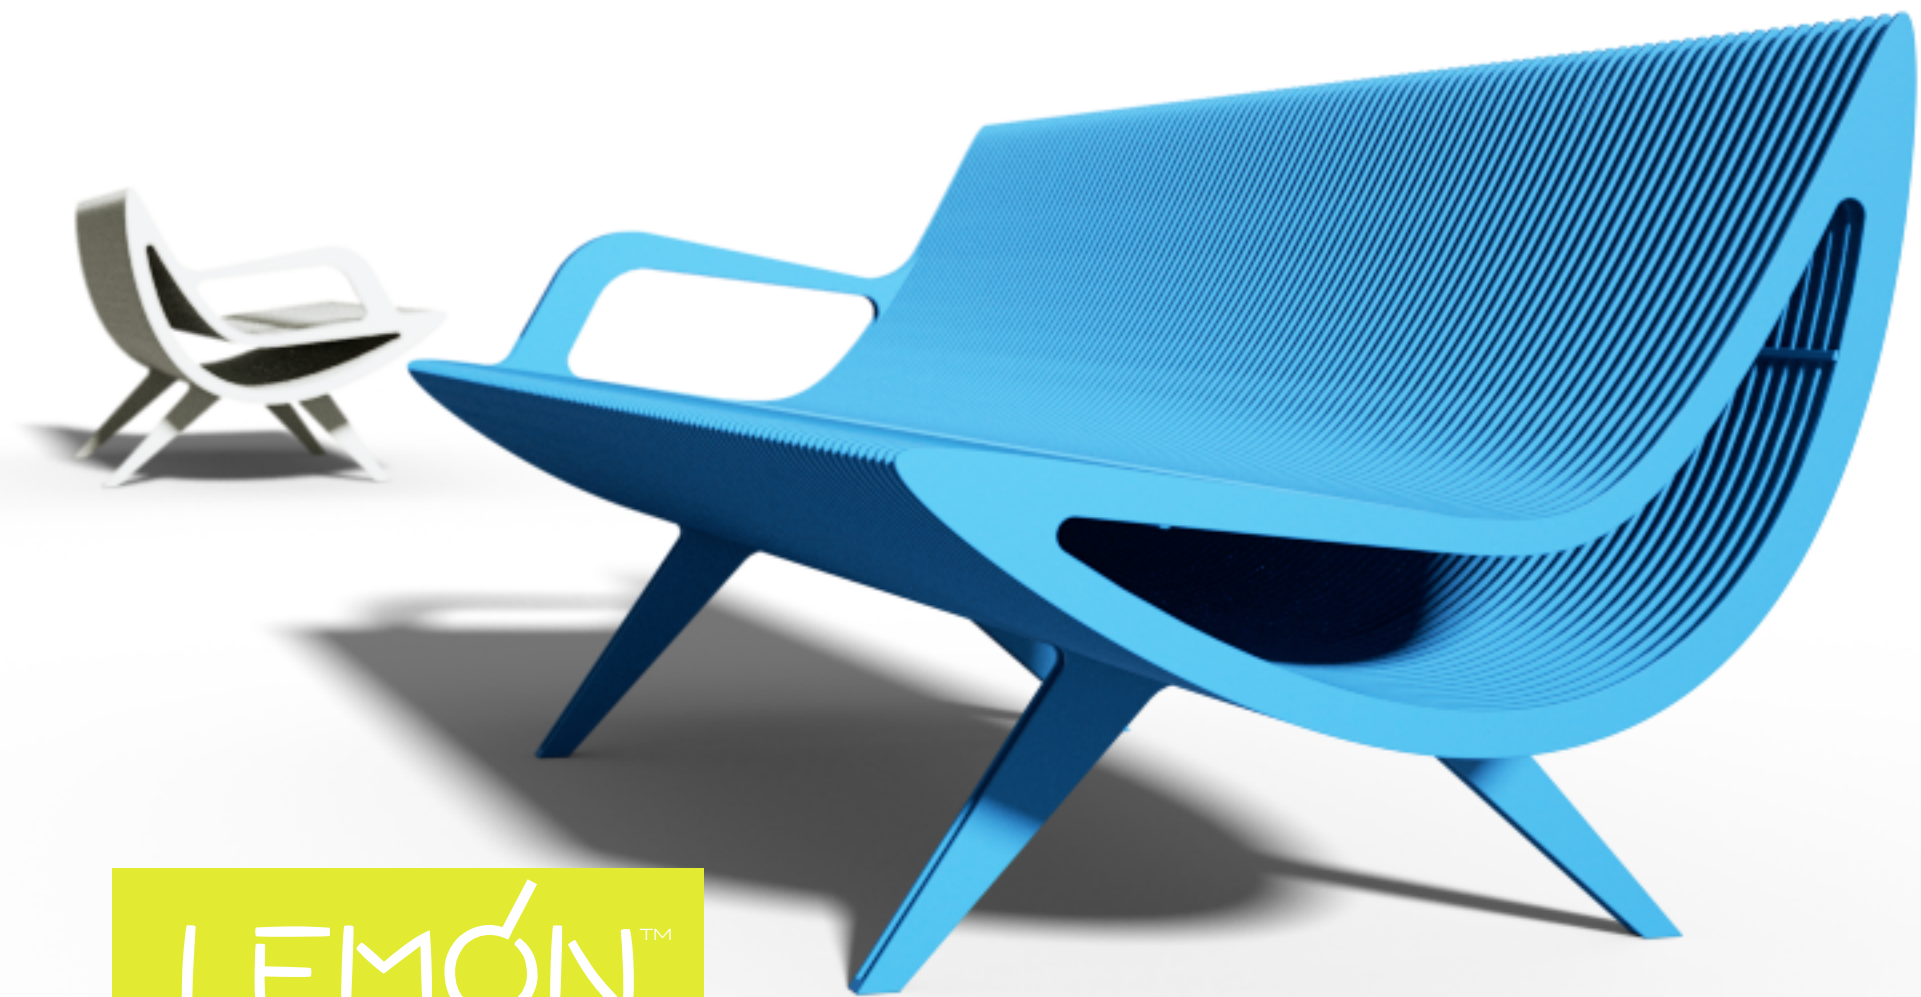

Integral

Urban Leisure Seating Elements

LEMÓN™

U P S C A L E
U R B A N
F U R N I T U R E

עיצוב אלון דורי

w w w . l e m o n - c o l l e c t i o n . c o m