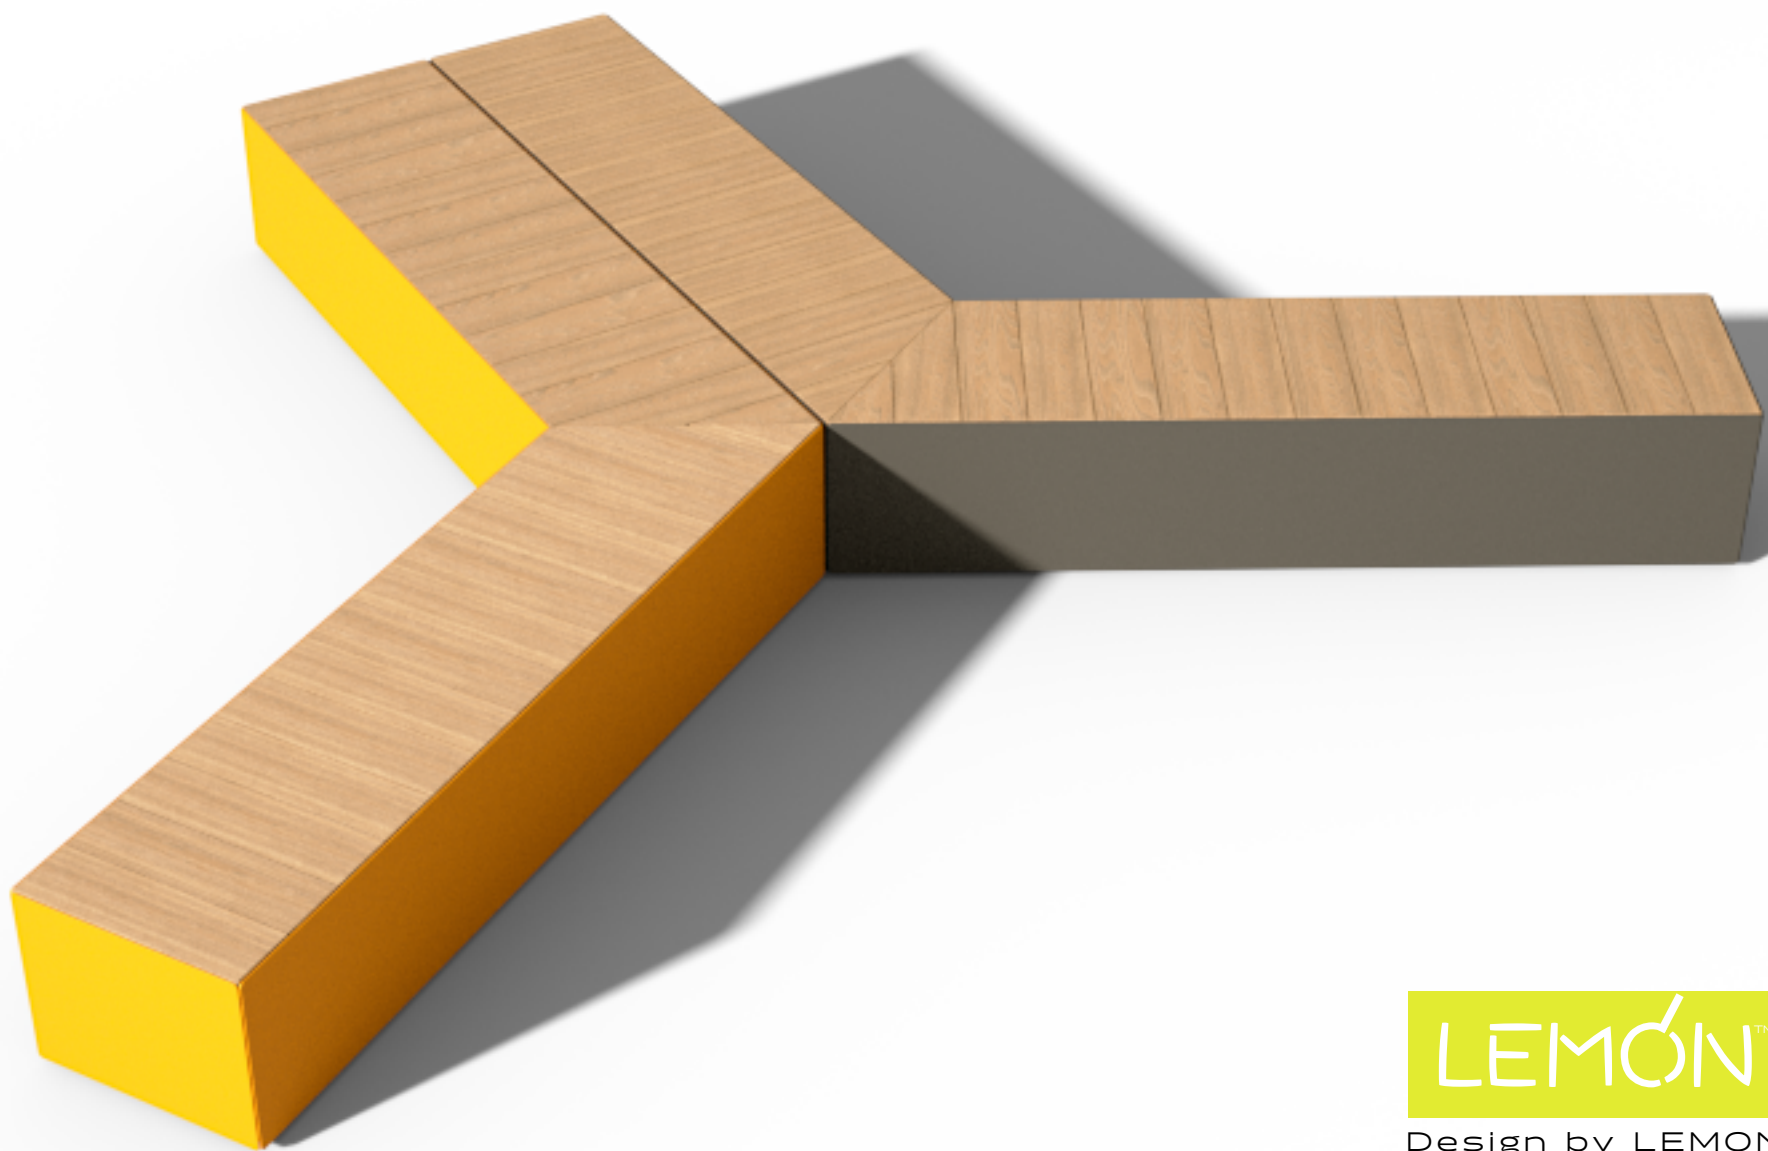

רִיחוּט אורבני ייחודי

Isometric

Urban Leisure Seating Elements

Isometric is an elegant seating system for urban public spaces and garden environments. The system uses simple clean lines and made of high quality materials.

Isometric T1

Urban Leisure Seating Elements

Design by LEMON

Isometric T1

Urban Leisure Seating Elements

LEMÓN™
Design by LEMON

Materials & Finishes

Base: Epoxy/Polyester Coated Metal