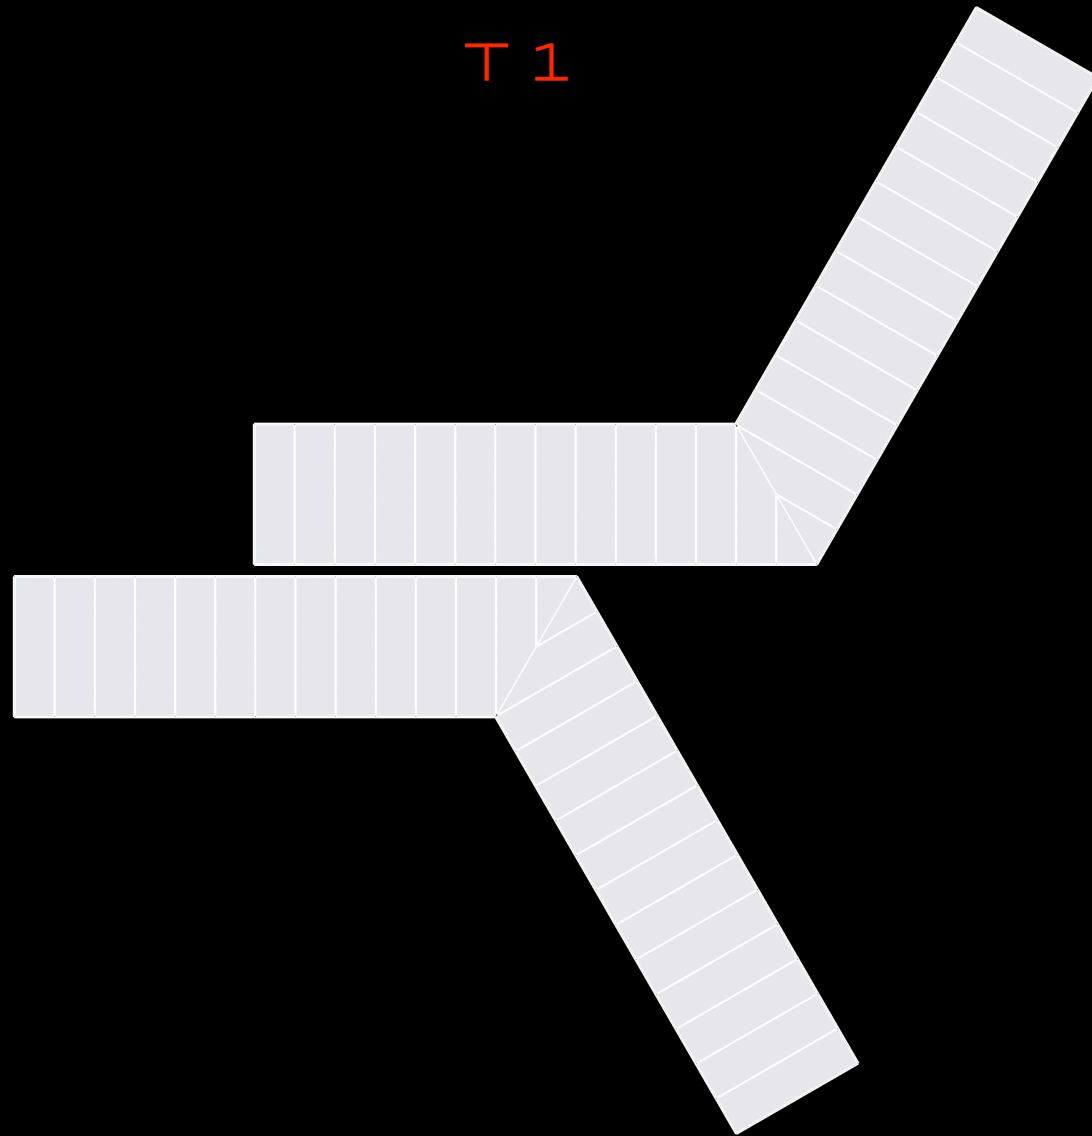

רִיחוּט אורבני ייחודי

Isometric

Urban Leisure Seating Elements

Isometric is an elegant seating system for urban public spaces and garden environments. The system uses simple clean lines and made of high quality materials.

Design by LEMON

Isometric

Urban Leisure Seating Elements

T 1

Design by LEMON

Isometric T1

Urban Leisure Seating Elements

Design by LEMON

Isometric T1

Urban Leisure Seating Elements

Design by LEMON

Isometric T1

Urban Leisure Seating Elements

LEMÓN™
Design by LEMON

Materials & Finishes

Base: Epoxy/Polyester Coated Metal