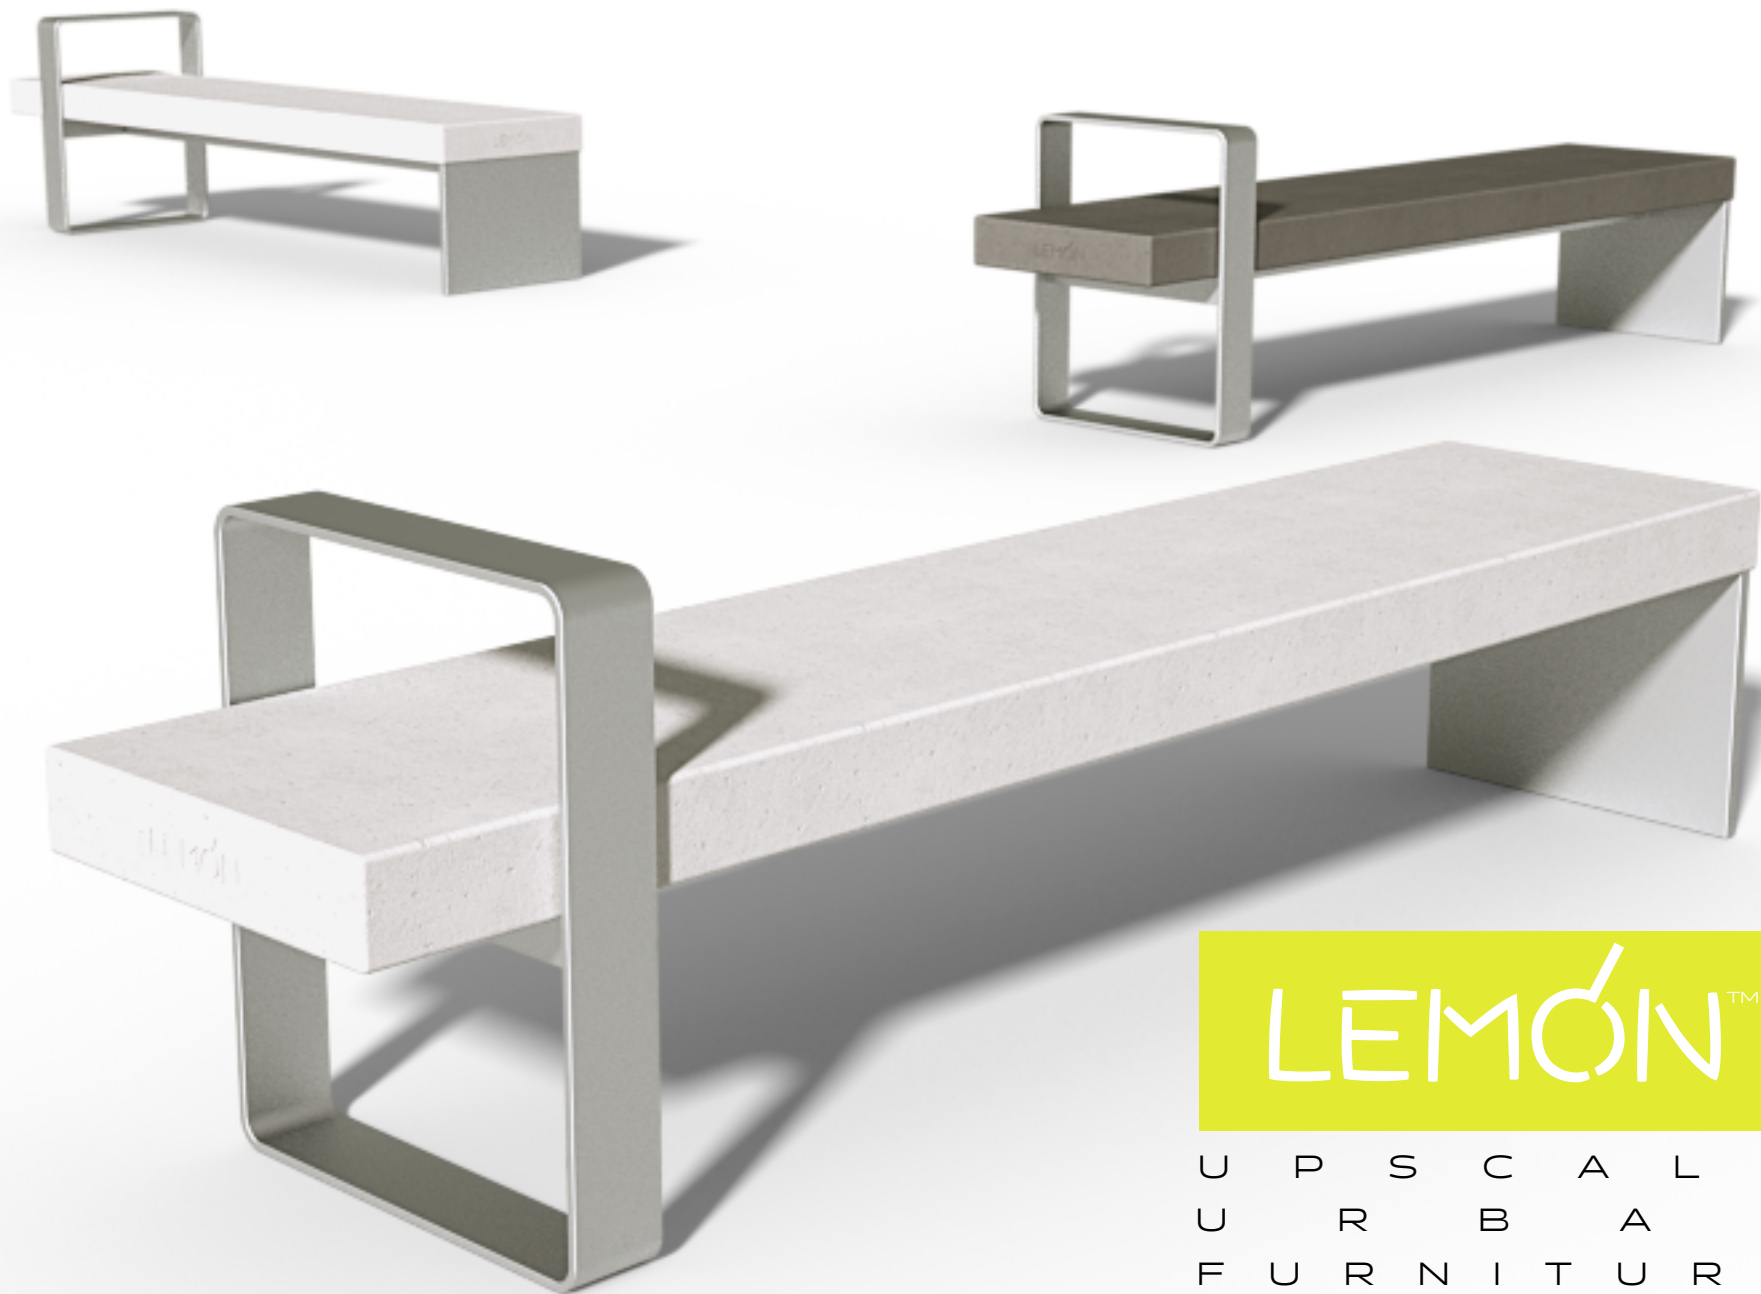

Jason

Urban Leisure Seating Elements

LEMÓN™

U P S C A L E
U R B A N
F U R N I T U R E

עיצוב אלון דרון

w w w . l e m o n - c o l l e c t i o n . c o m