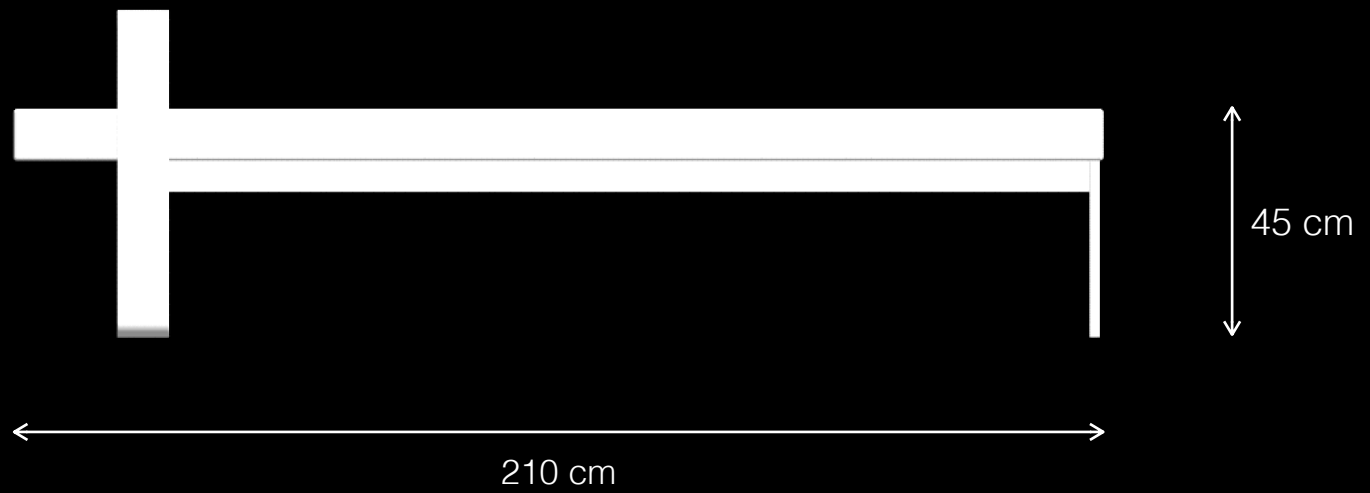

# Jason T1

Urban Leisure Seating Elements

LEMON™

Design by LEMON