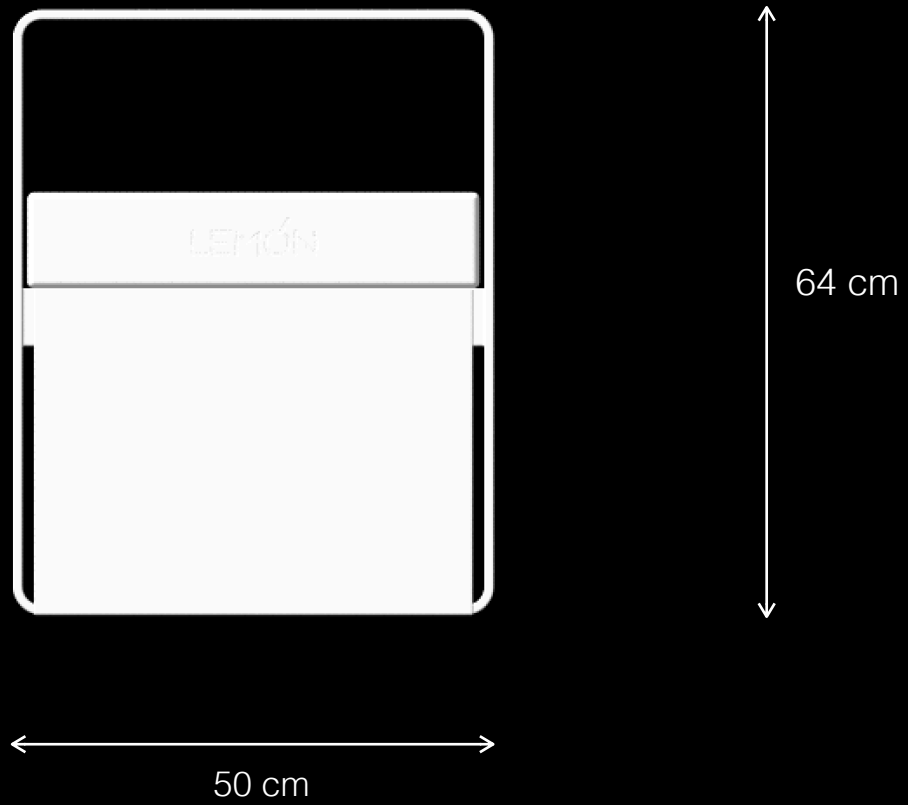

# Jason T1

Urban Leisure Seating Elements

LEMON™

Design by LEMON