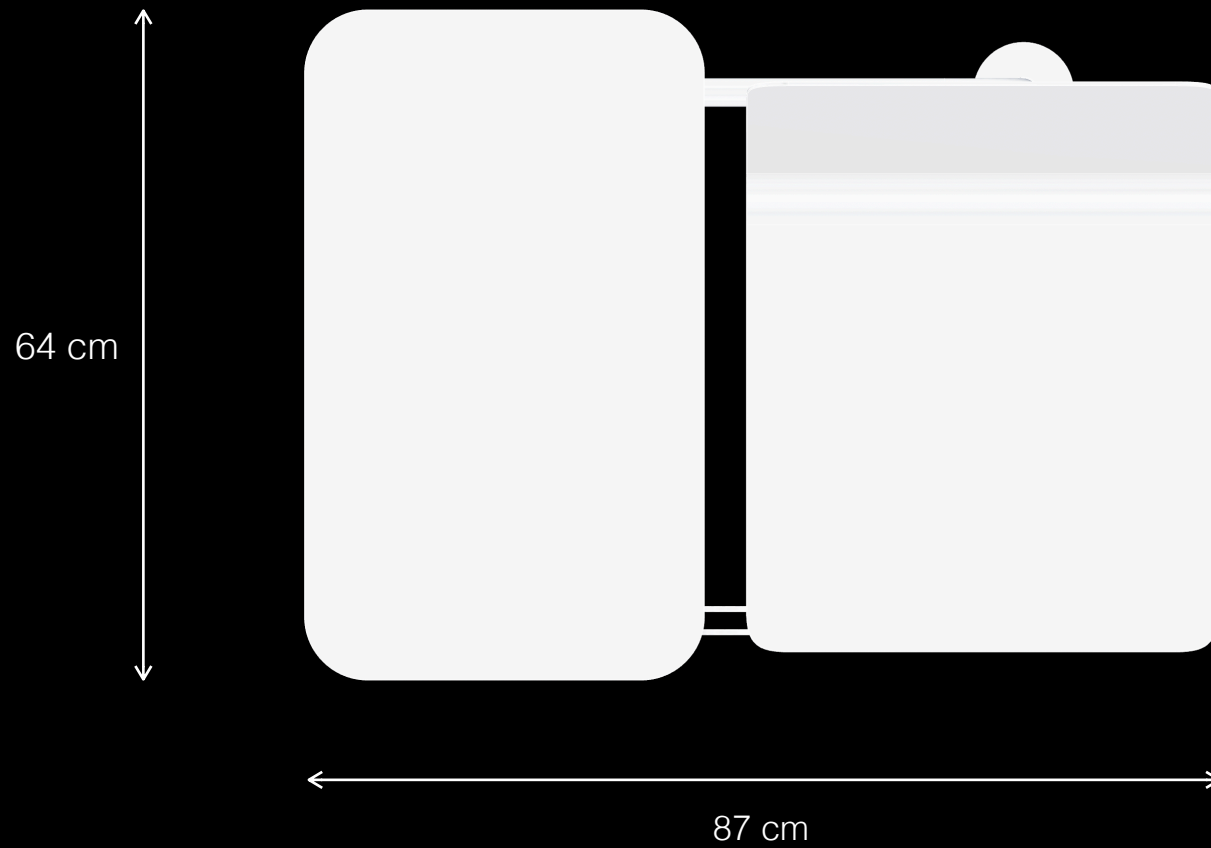

# Jazz T1

Urban Leisure Table Elements

**LEMÓN™**  
Design by LEMON

64 cm

87 cm

72 cm