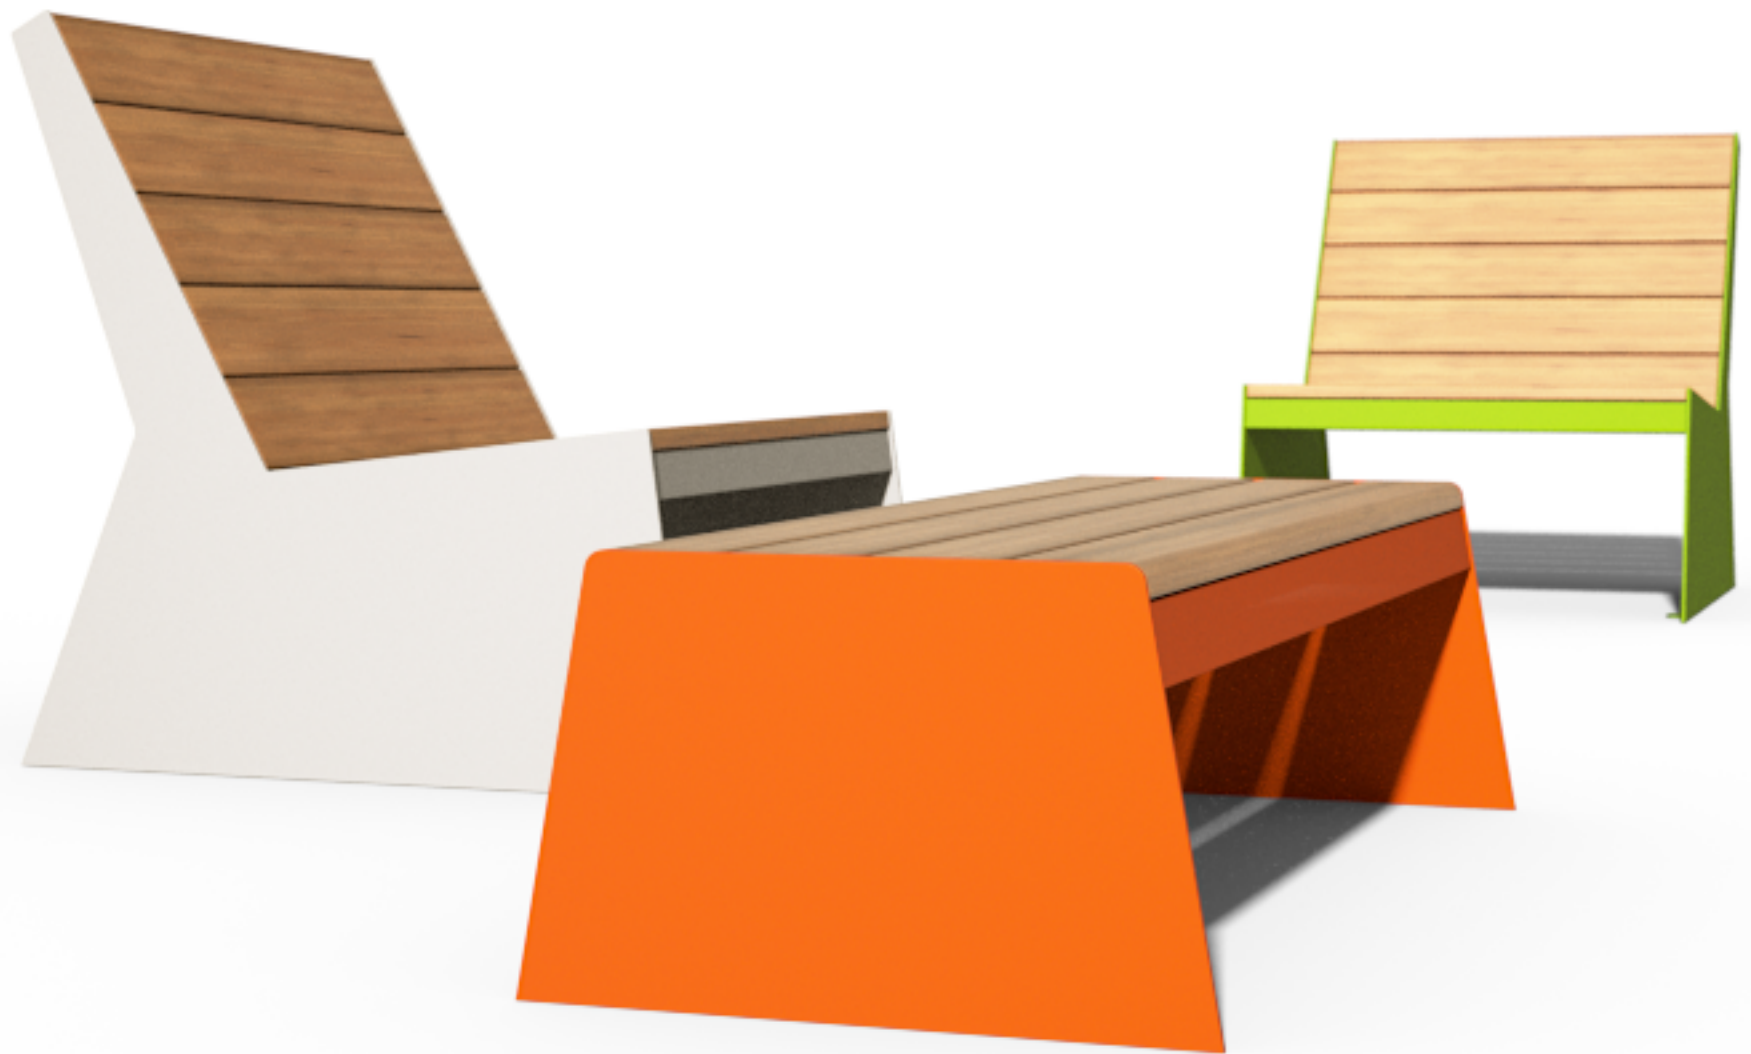

Juno

Urban Leisure Table Elements

Juno is an elegant tables system for urban public spaces and garden environments. The system uses simple clean lines and made of high quality materials.

Design by LEMON

Juno

LEMÓN™

Design by LEMON

Juno T1

Urban Leisure Table Elements

LEMÓN™
Design by LEMON

Materials & Finishes

Base: Epoxy/Polyester Coated Metal
/Aluminum

Surface: Wood