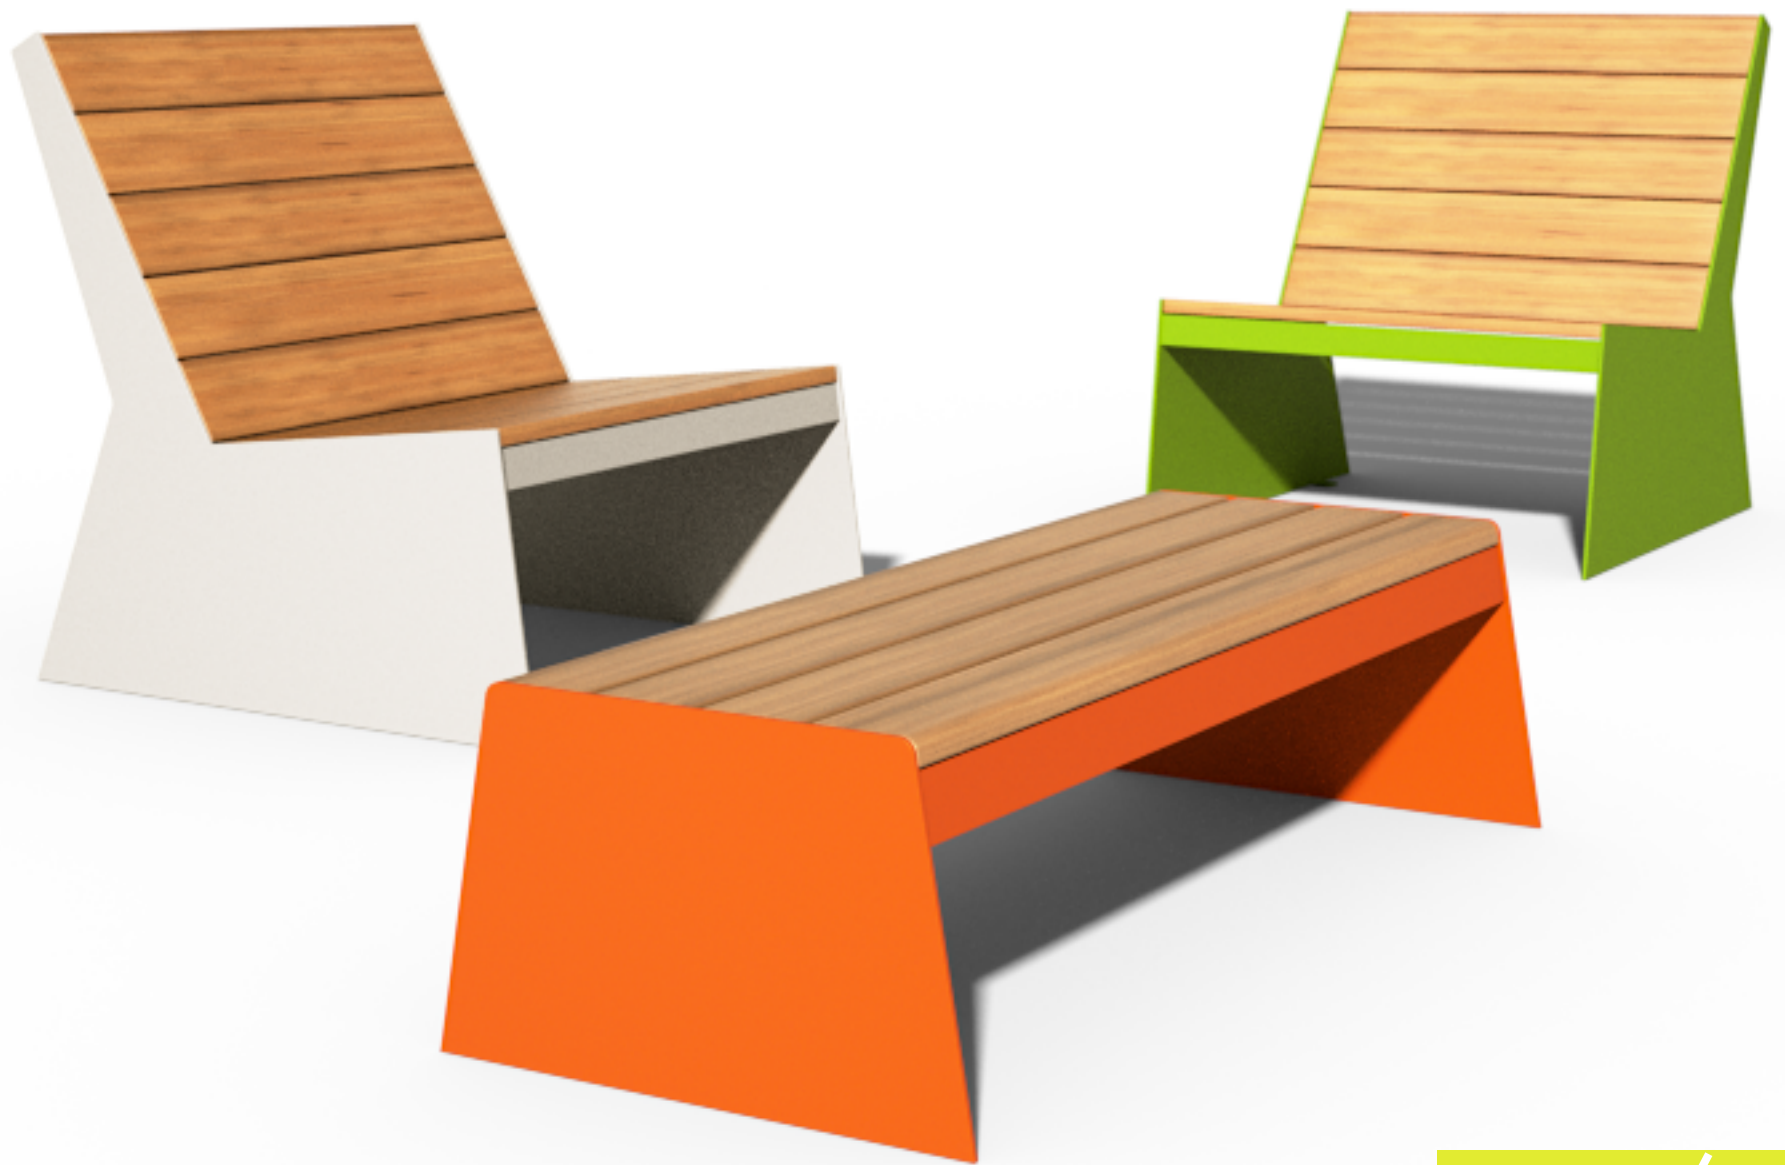

Juno

Urban Leisure Table Elements

Juno is an elegant tables system for urban public spaces and garden environments. The system uses simple clean lines and made of high quality materials.

Design by LEMON

Juno

LEMÓN™

Design by LEMON

Juno T1

Urban Leisure Table Elements

LEMÓN™
Design by LEMON

Materials & Finishes

Base: Epoxy/Polyester Coated Metal
/Aluminum

Surface: Wood