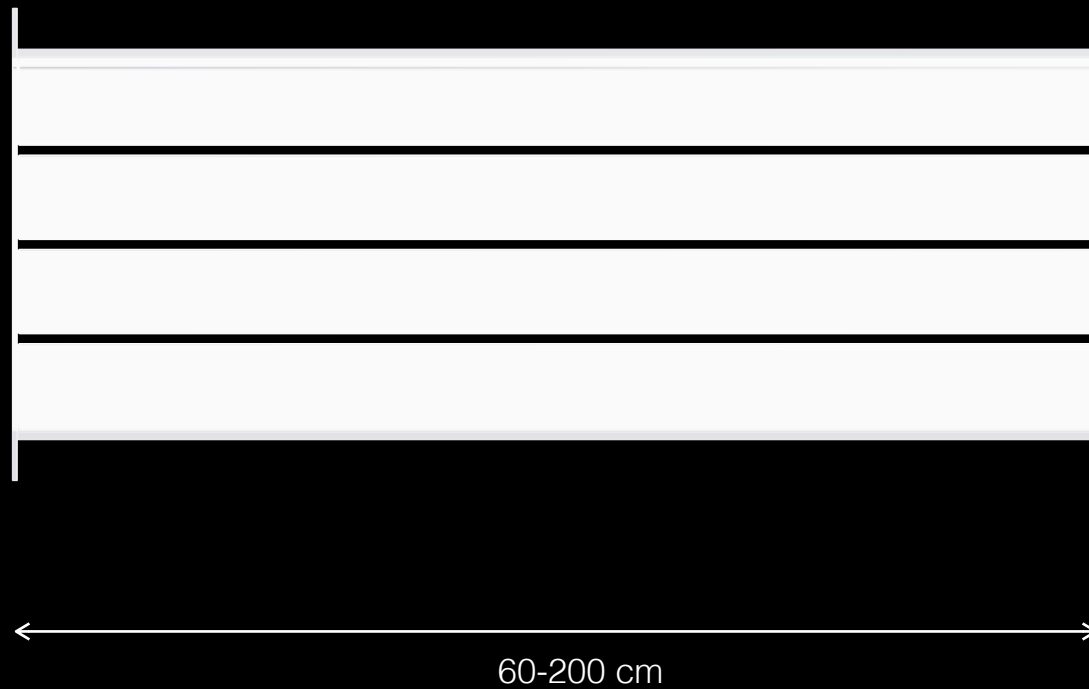

LEMÓN™

Design by LEMON

Juno T1

Urban Leisure Table Elements

LEMÓN™
Design by LEMON

Materials & Finishes

Base: Epoxy/Polyester Coated Metal
/Aluminum

Surface: Wood