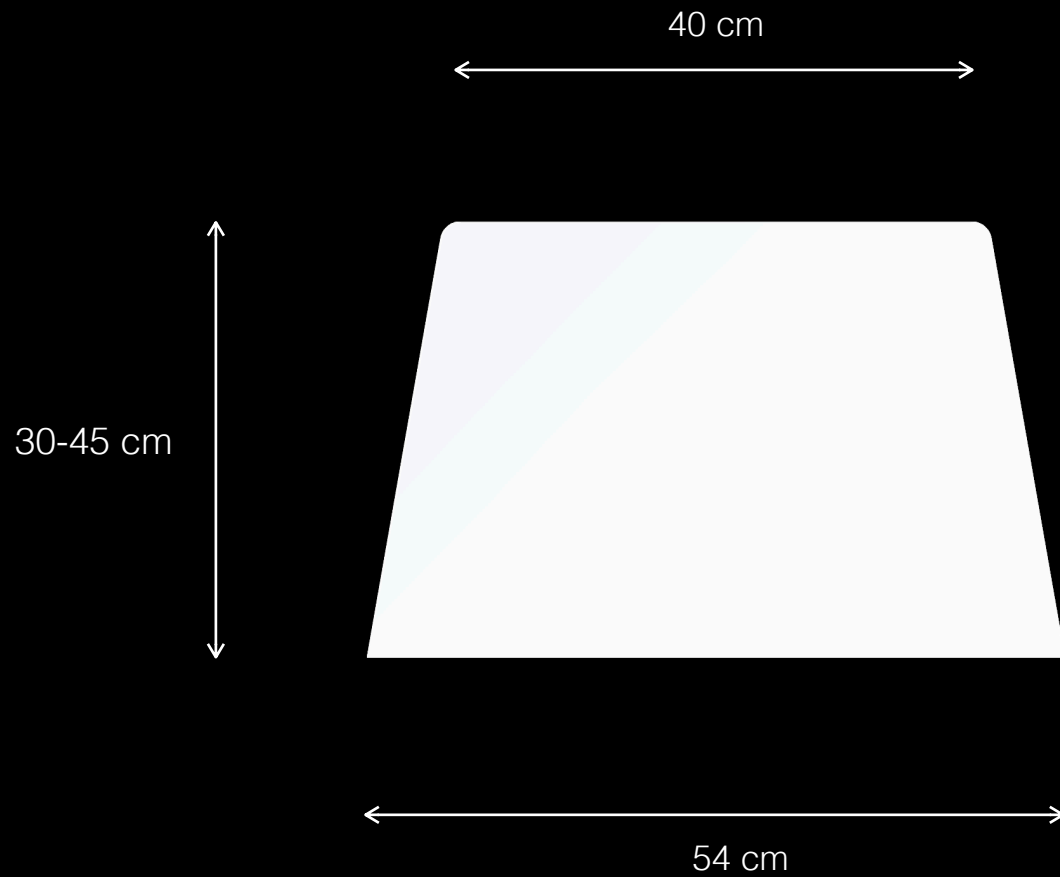

LEMÓN™

Design by LEMON

Juno T1

Urban Leisure Table Elements

LEMÓN™
Design by LEMON

Materials & Finishes

Base: Epoxy/Polyester Coated Metal
/Aluminum

Surface: Wood