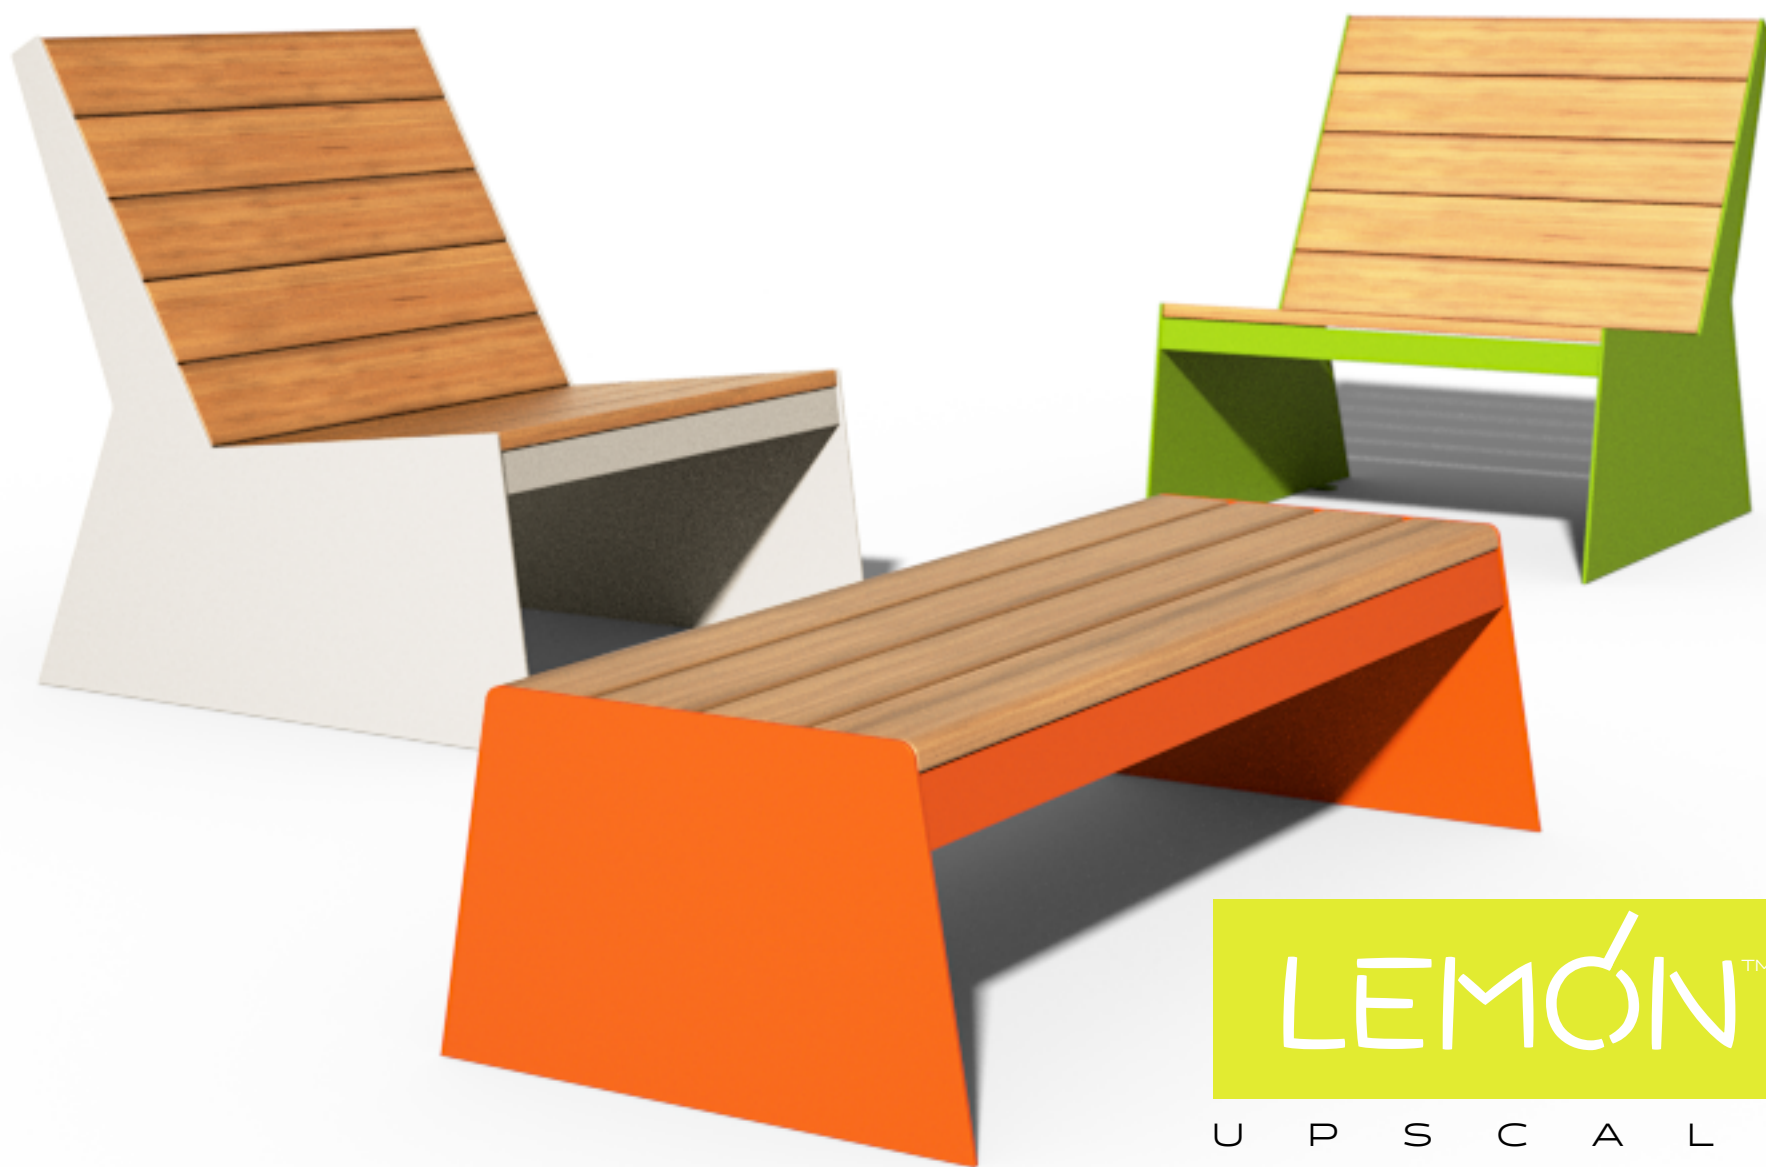

Juno

Urban Leisure Table Elements

LEMÓN™

U P S C A L E
U R B A N
F U R N I T U R E

עיצוב אלון דורי

w w w . l e m o n - c o l l e c t i o n . c o m