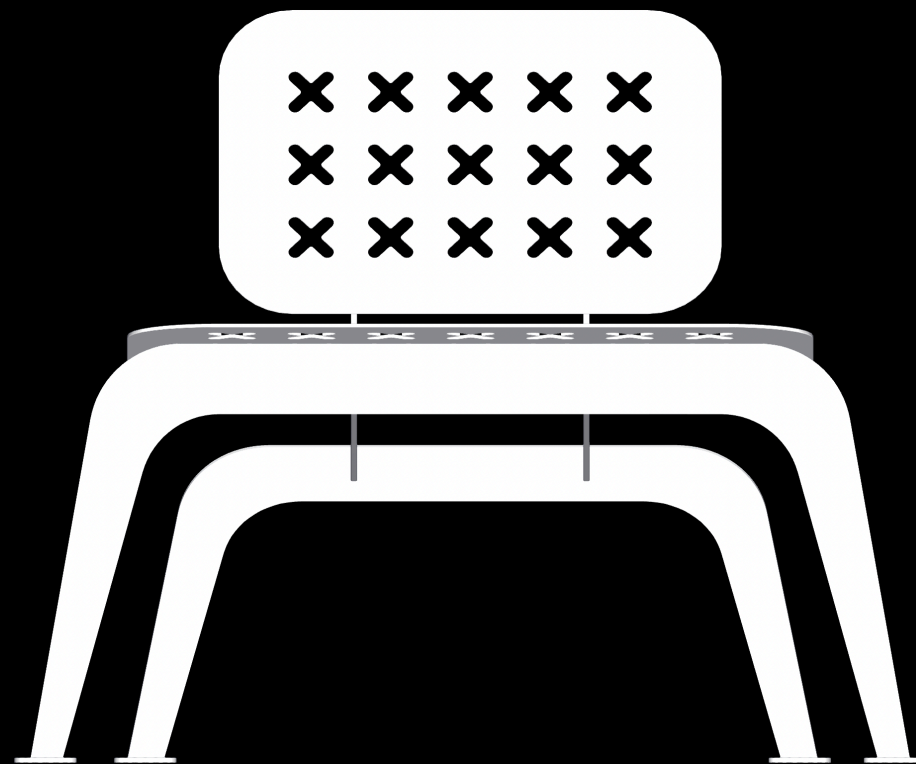

Kai

Urban Leisure Seating Elements

T 1

Design by LEMON