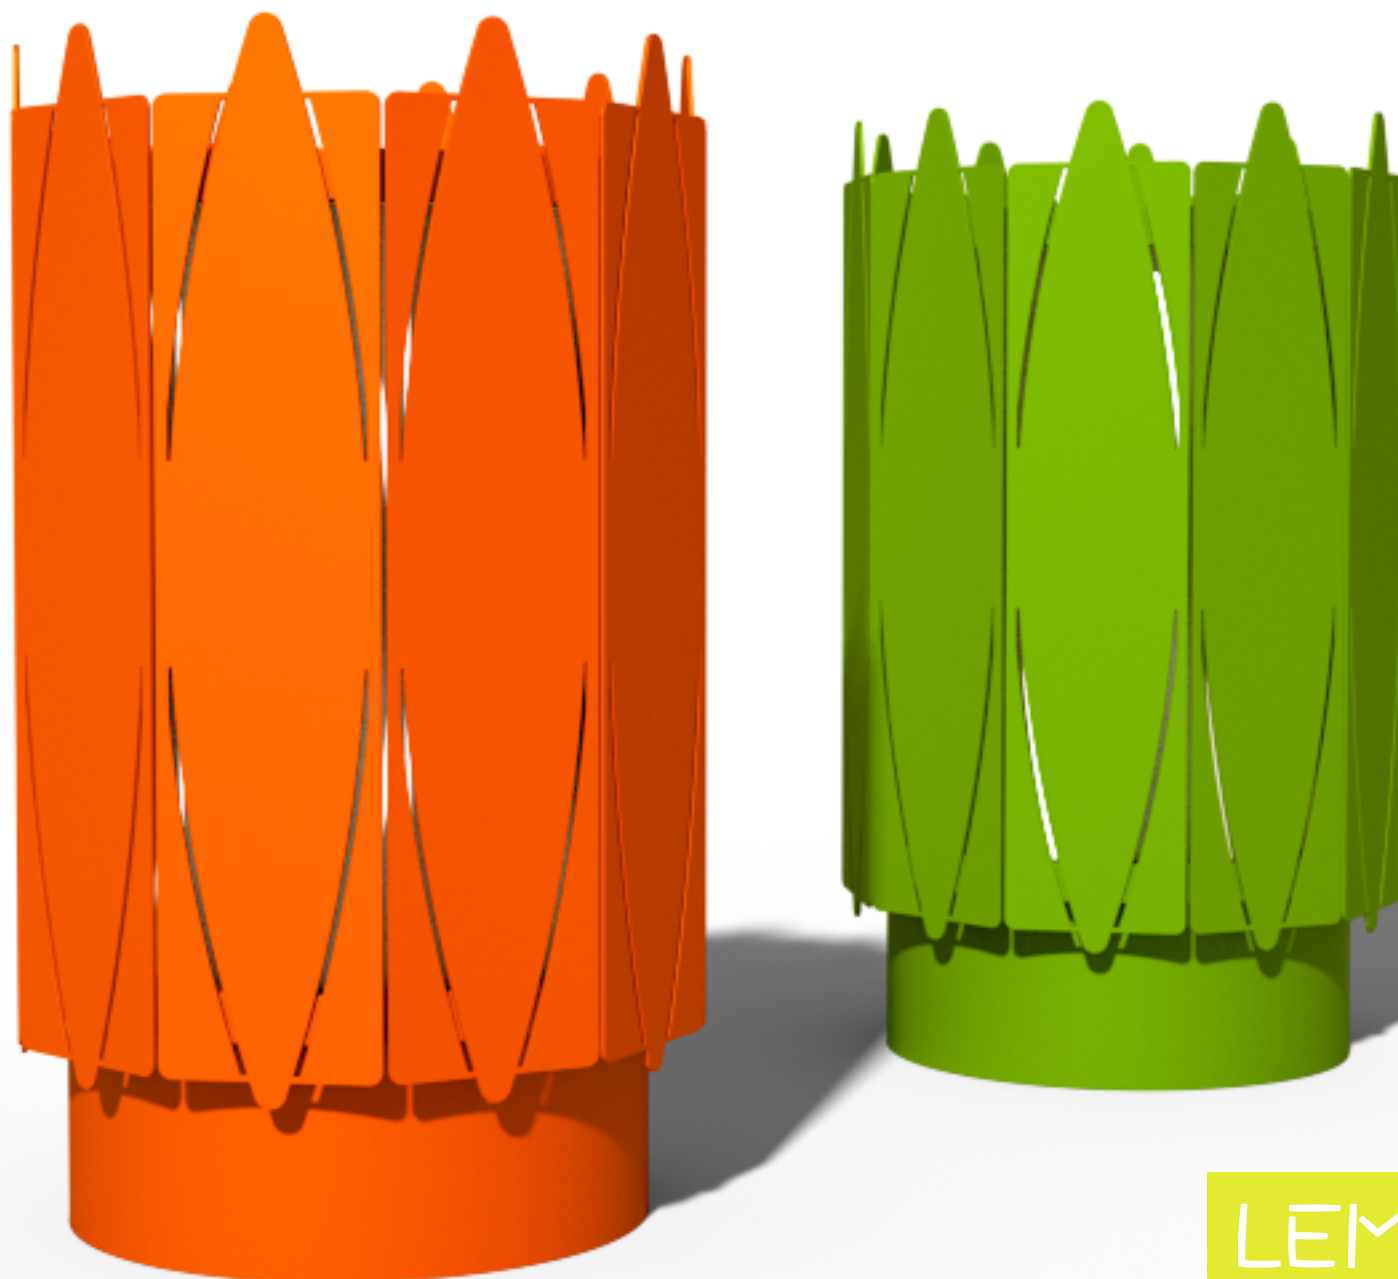

Lavender

Trash Bins for Urban Spaces

Lavender is a trash bin designed for interior & outdoor environments. Clean lines and durable high quality materials make it a perfect choice for creating beautiful public spaces.

Design by LEMON

Lavender

Trash Bins for Urban Spaces

T 1

LEMÓN™

Design by LEMON

Lavender T1

Trash Bins for Urban Spaces

LEMÓN™

Design by LEMON

Lavender T1

Trash Bins for Urban Spaces

LEMÓN™
Design by LEMON

70 cm

44 cm

Materials & Finishes