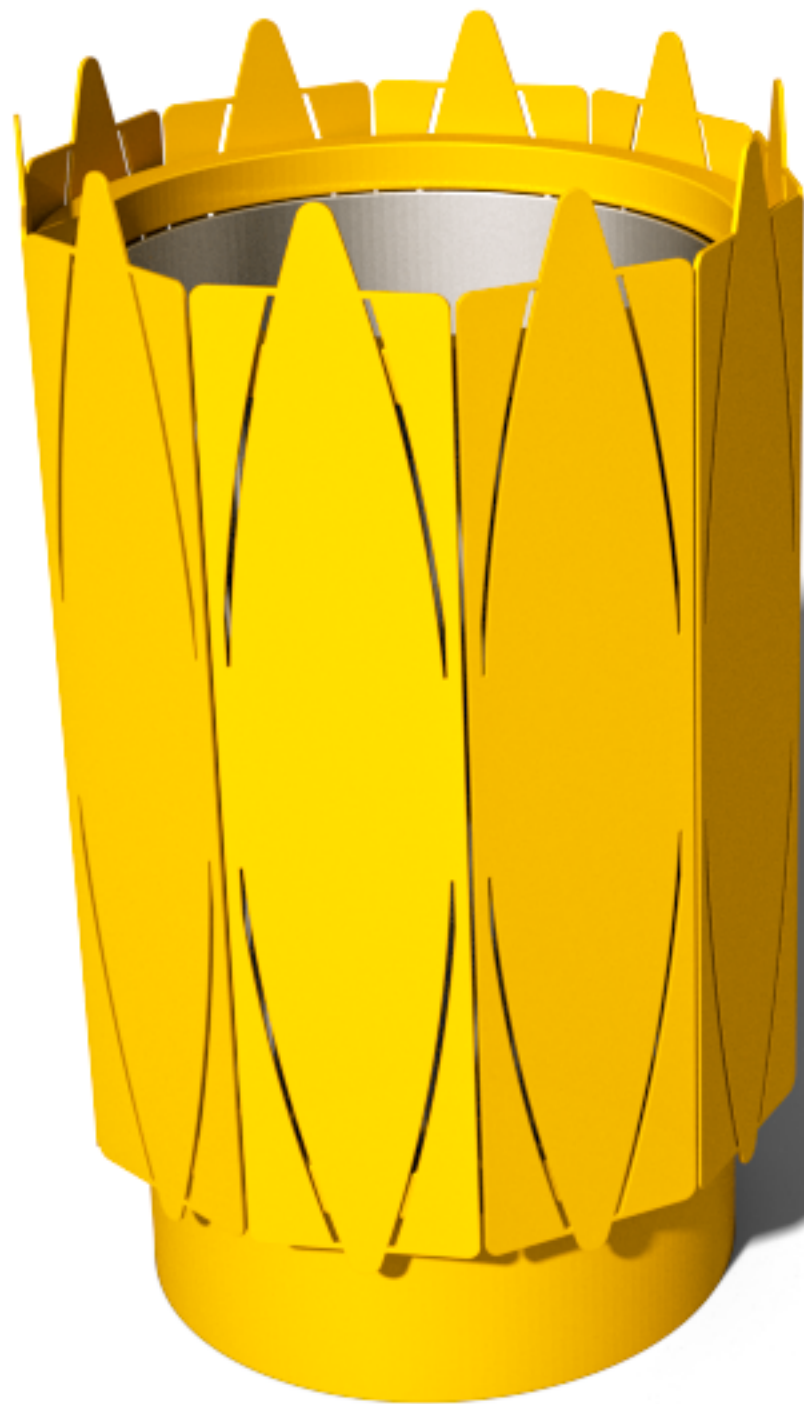

Lavender

Trash Bins for Urban Spaces

LEMÓN™

U P S C A L E
U R B A N
F U R N I T U R E

עיצוב אלון דרורי

w w w . l e m o n - c o l l e c t i o n . c o m