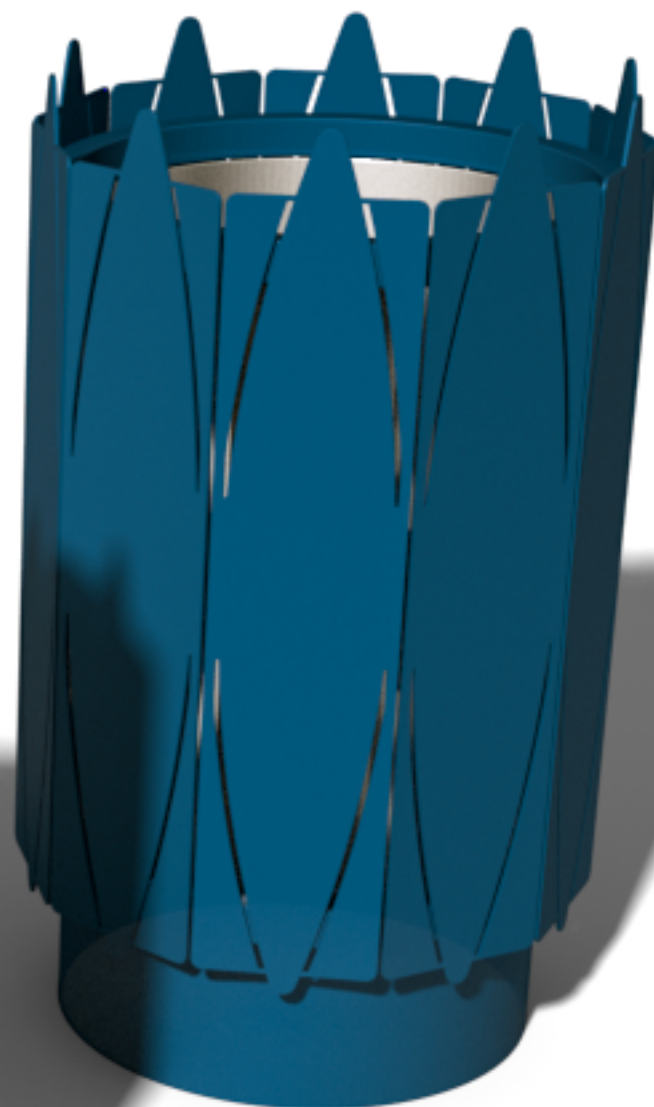

Lavender

Trash Bins for Urban Spaces

LEMÓN™

U P S C A L E
U R B A N
F U R N I T U R E

עיצוב אלון דרורי

w w w . l e m o n - c o l l e c t i o n . c o m