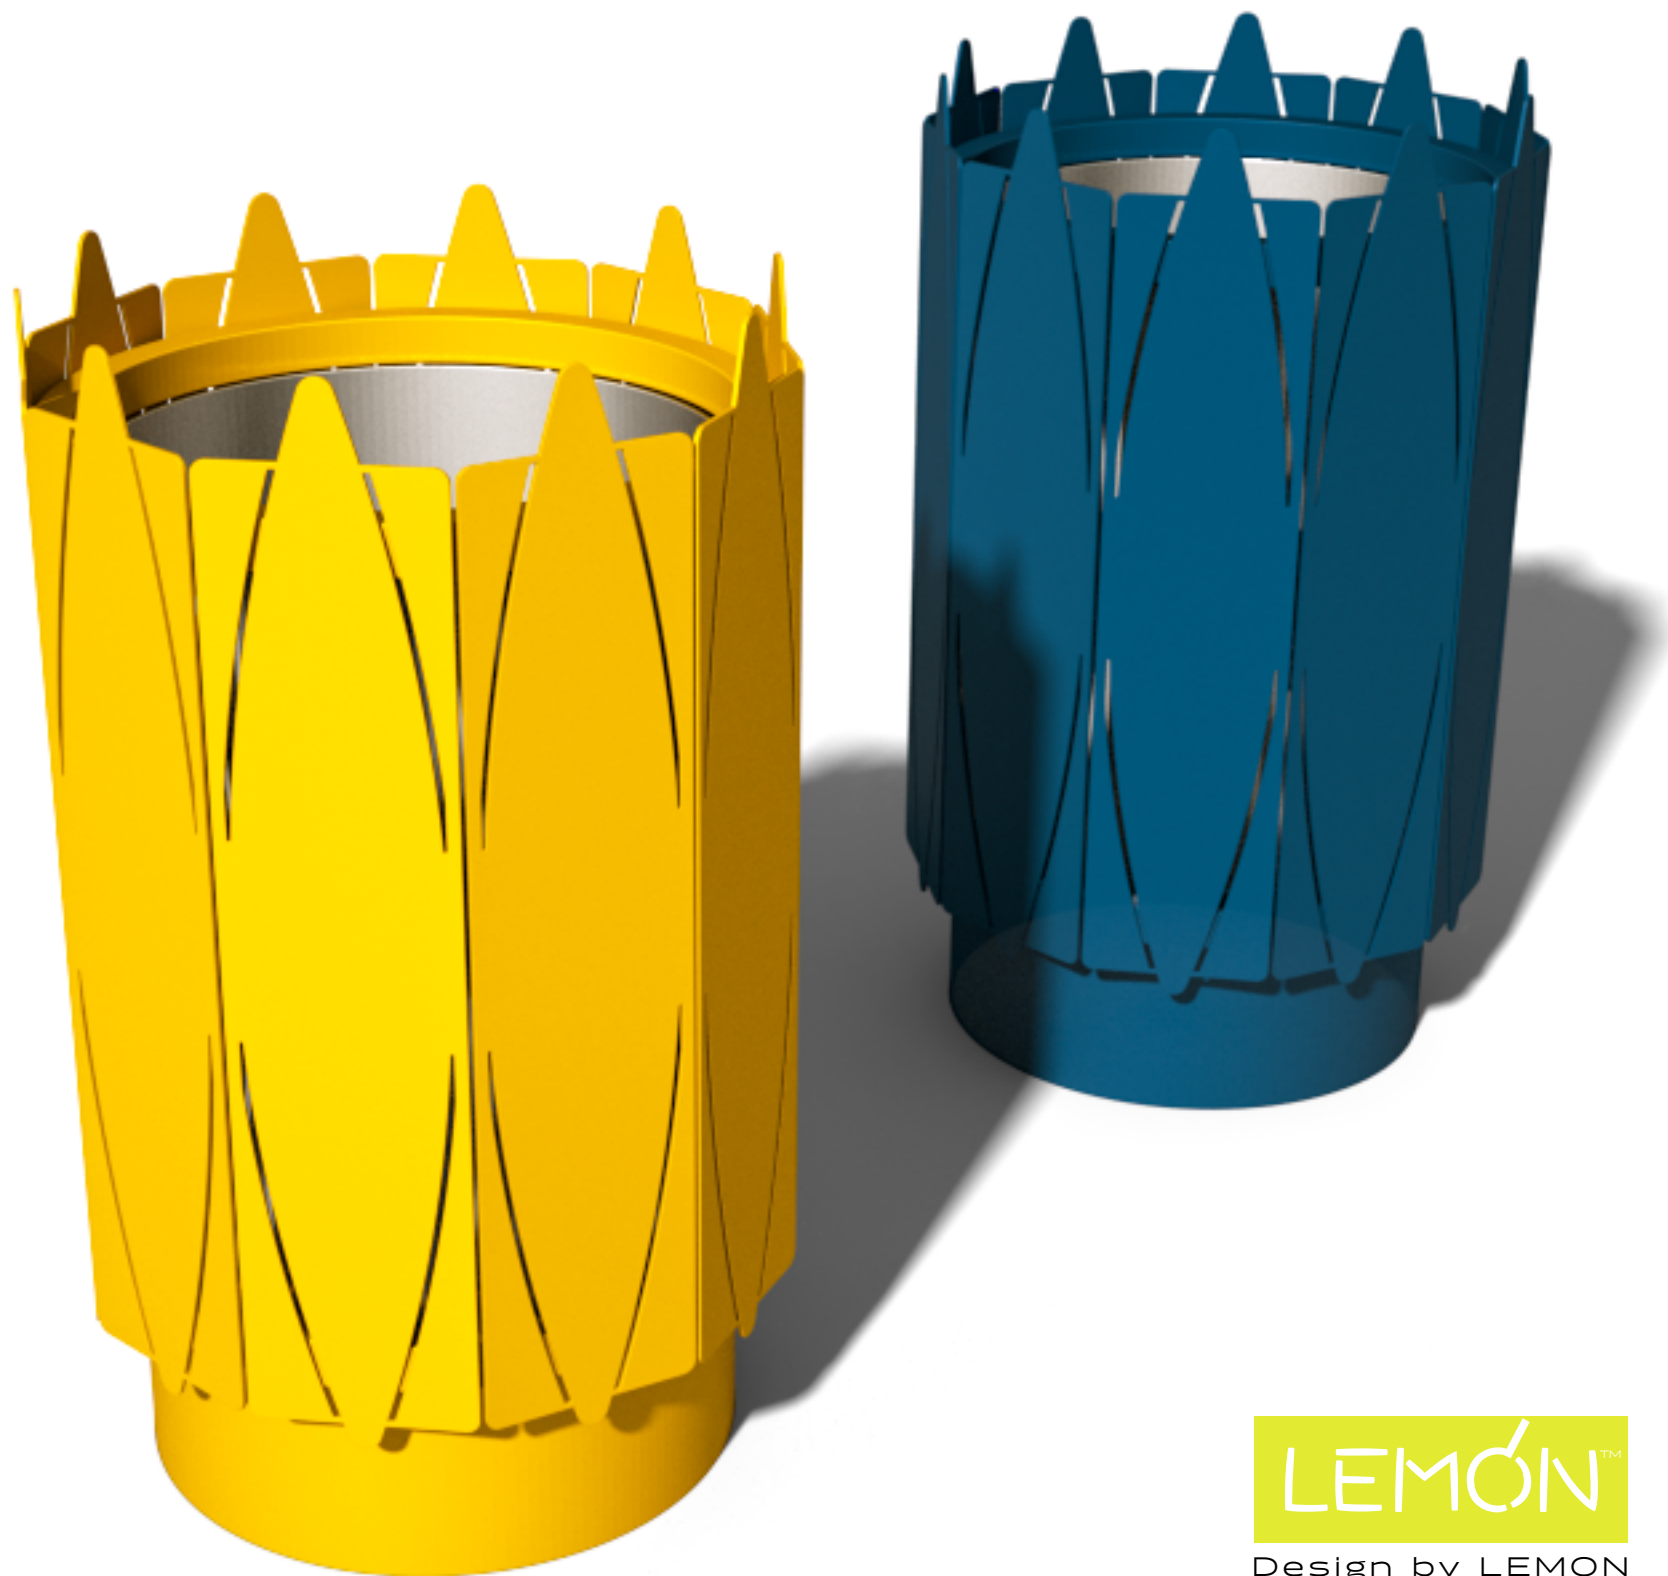

Lavender

Trash Bins for Urban Spaces

Lavender is a trash bin designed for interior & outdoor environments. Clean lines and durable high quality materials make it a perfect choice for creating beautiful public spaces.

Design by LEMON

Lavender

Trash Bins for Urban Spaces

T 1

LEMÓN™

Design by LEMON

Lavender T1

Trash Bins for Urban Spaces

LEMÓN™

Design by LEMON

Lavender T1

Trash Bins for Urban Spaces

LEMÓN™
Design by LEMON

70 cm

44 cm

Materials & Finishes