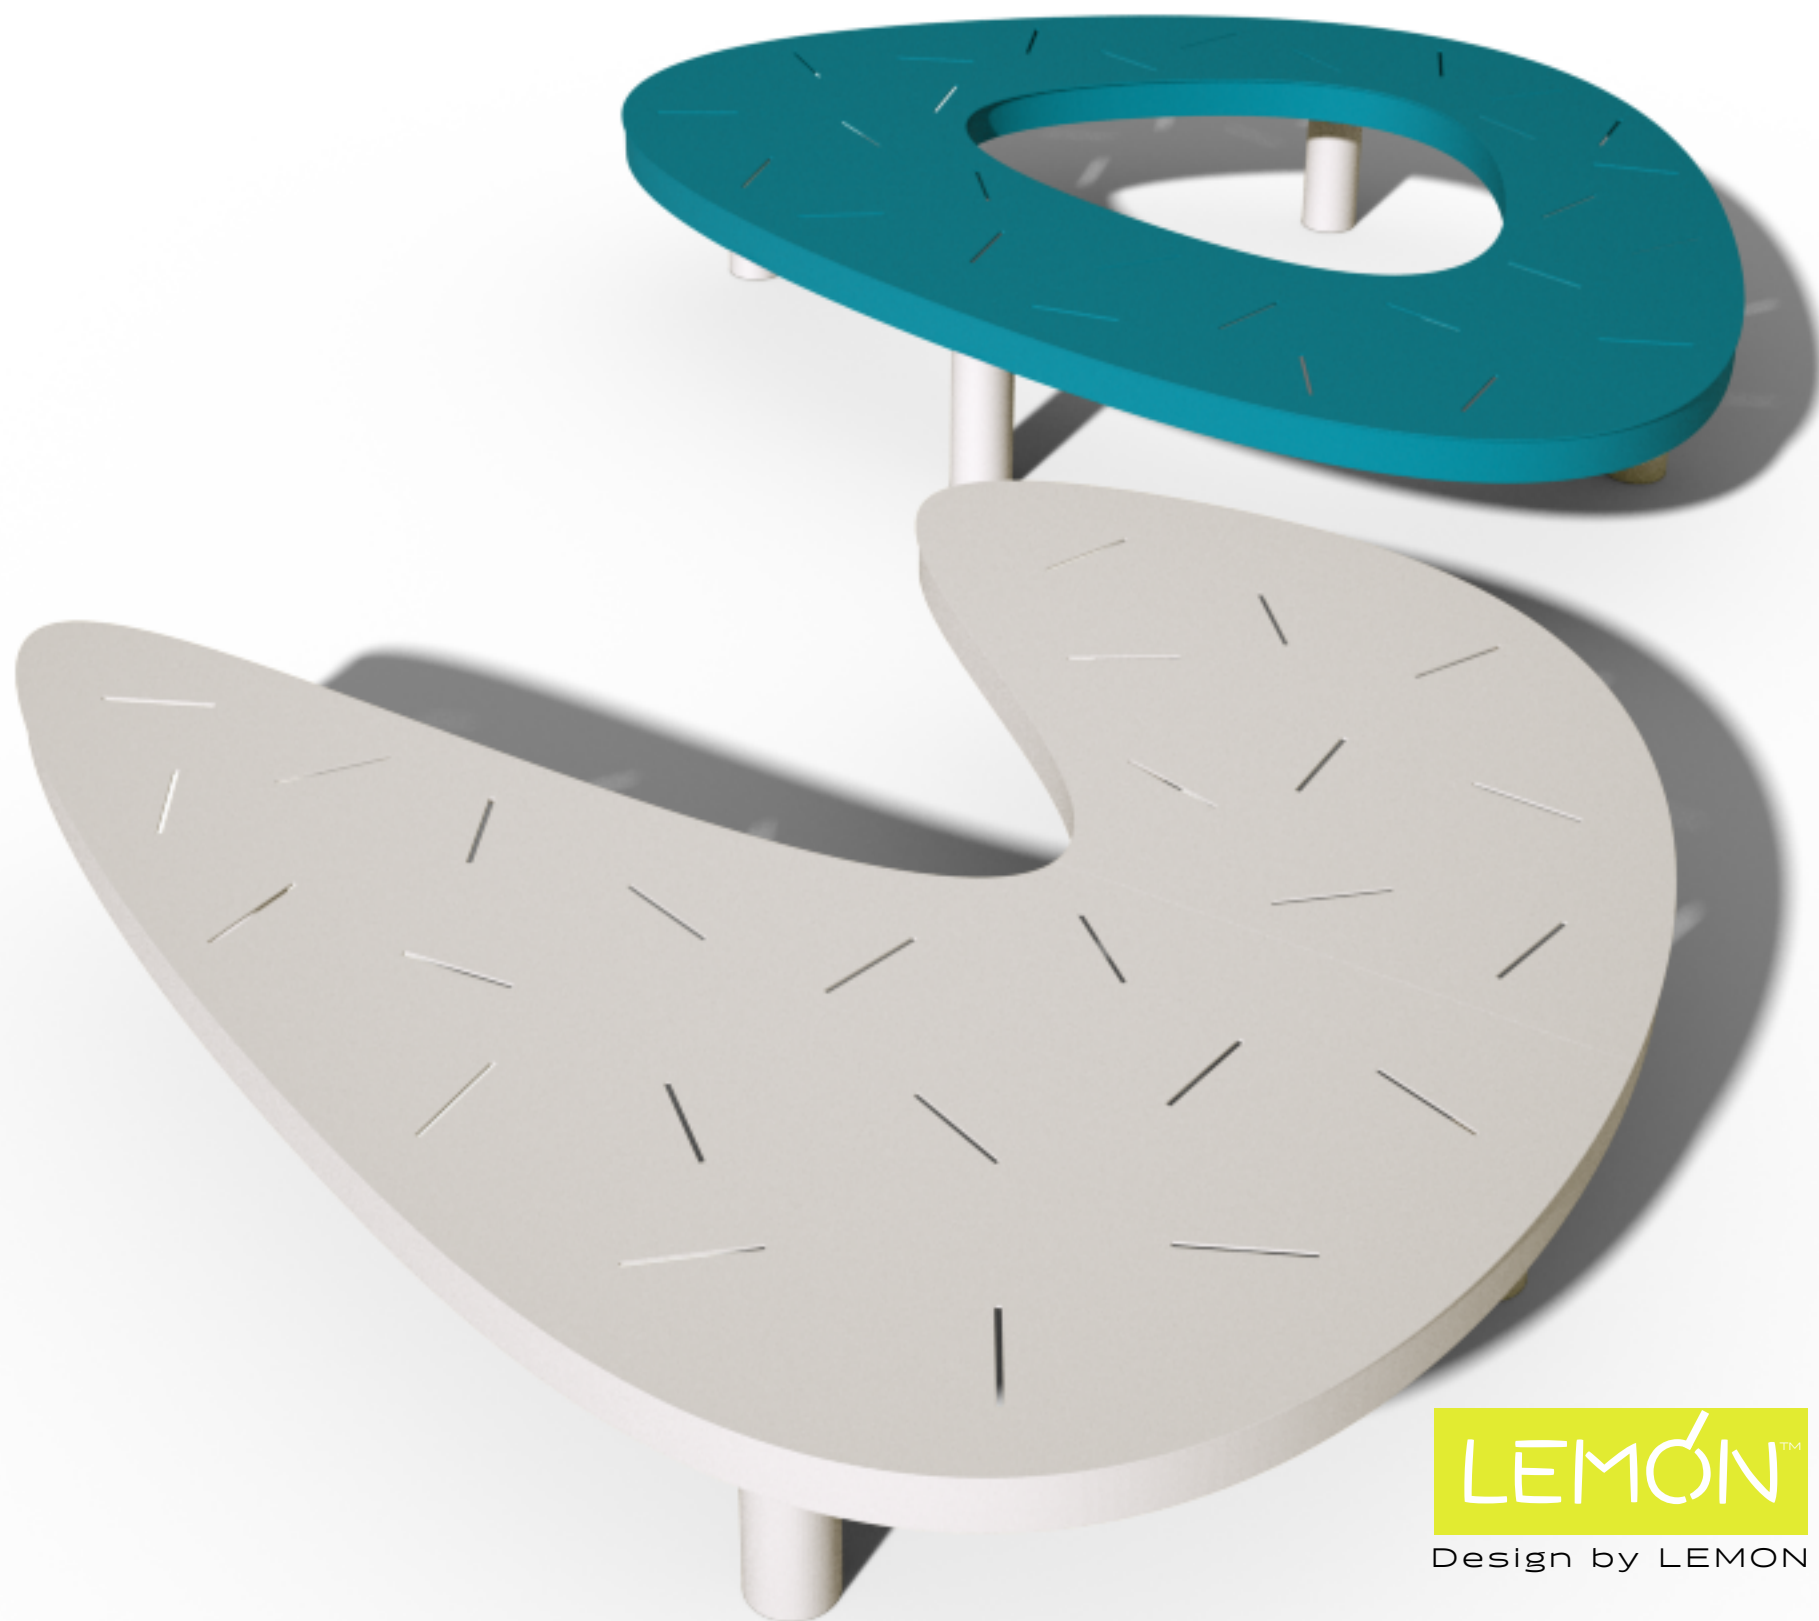

Madeleine M T 1 / T2
Urban Leisure Seating Elements

LEMÓN™
Design by LEMON