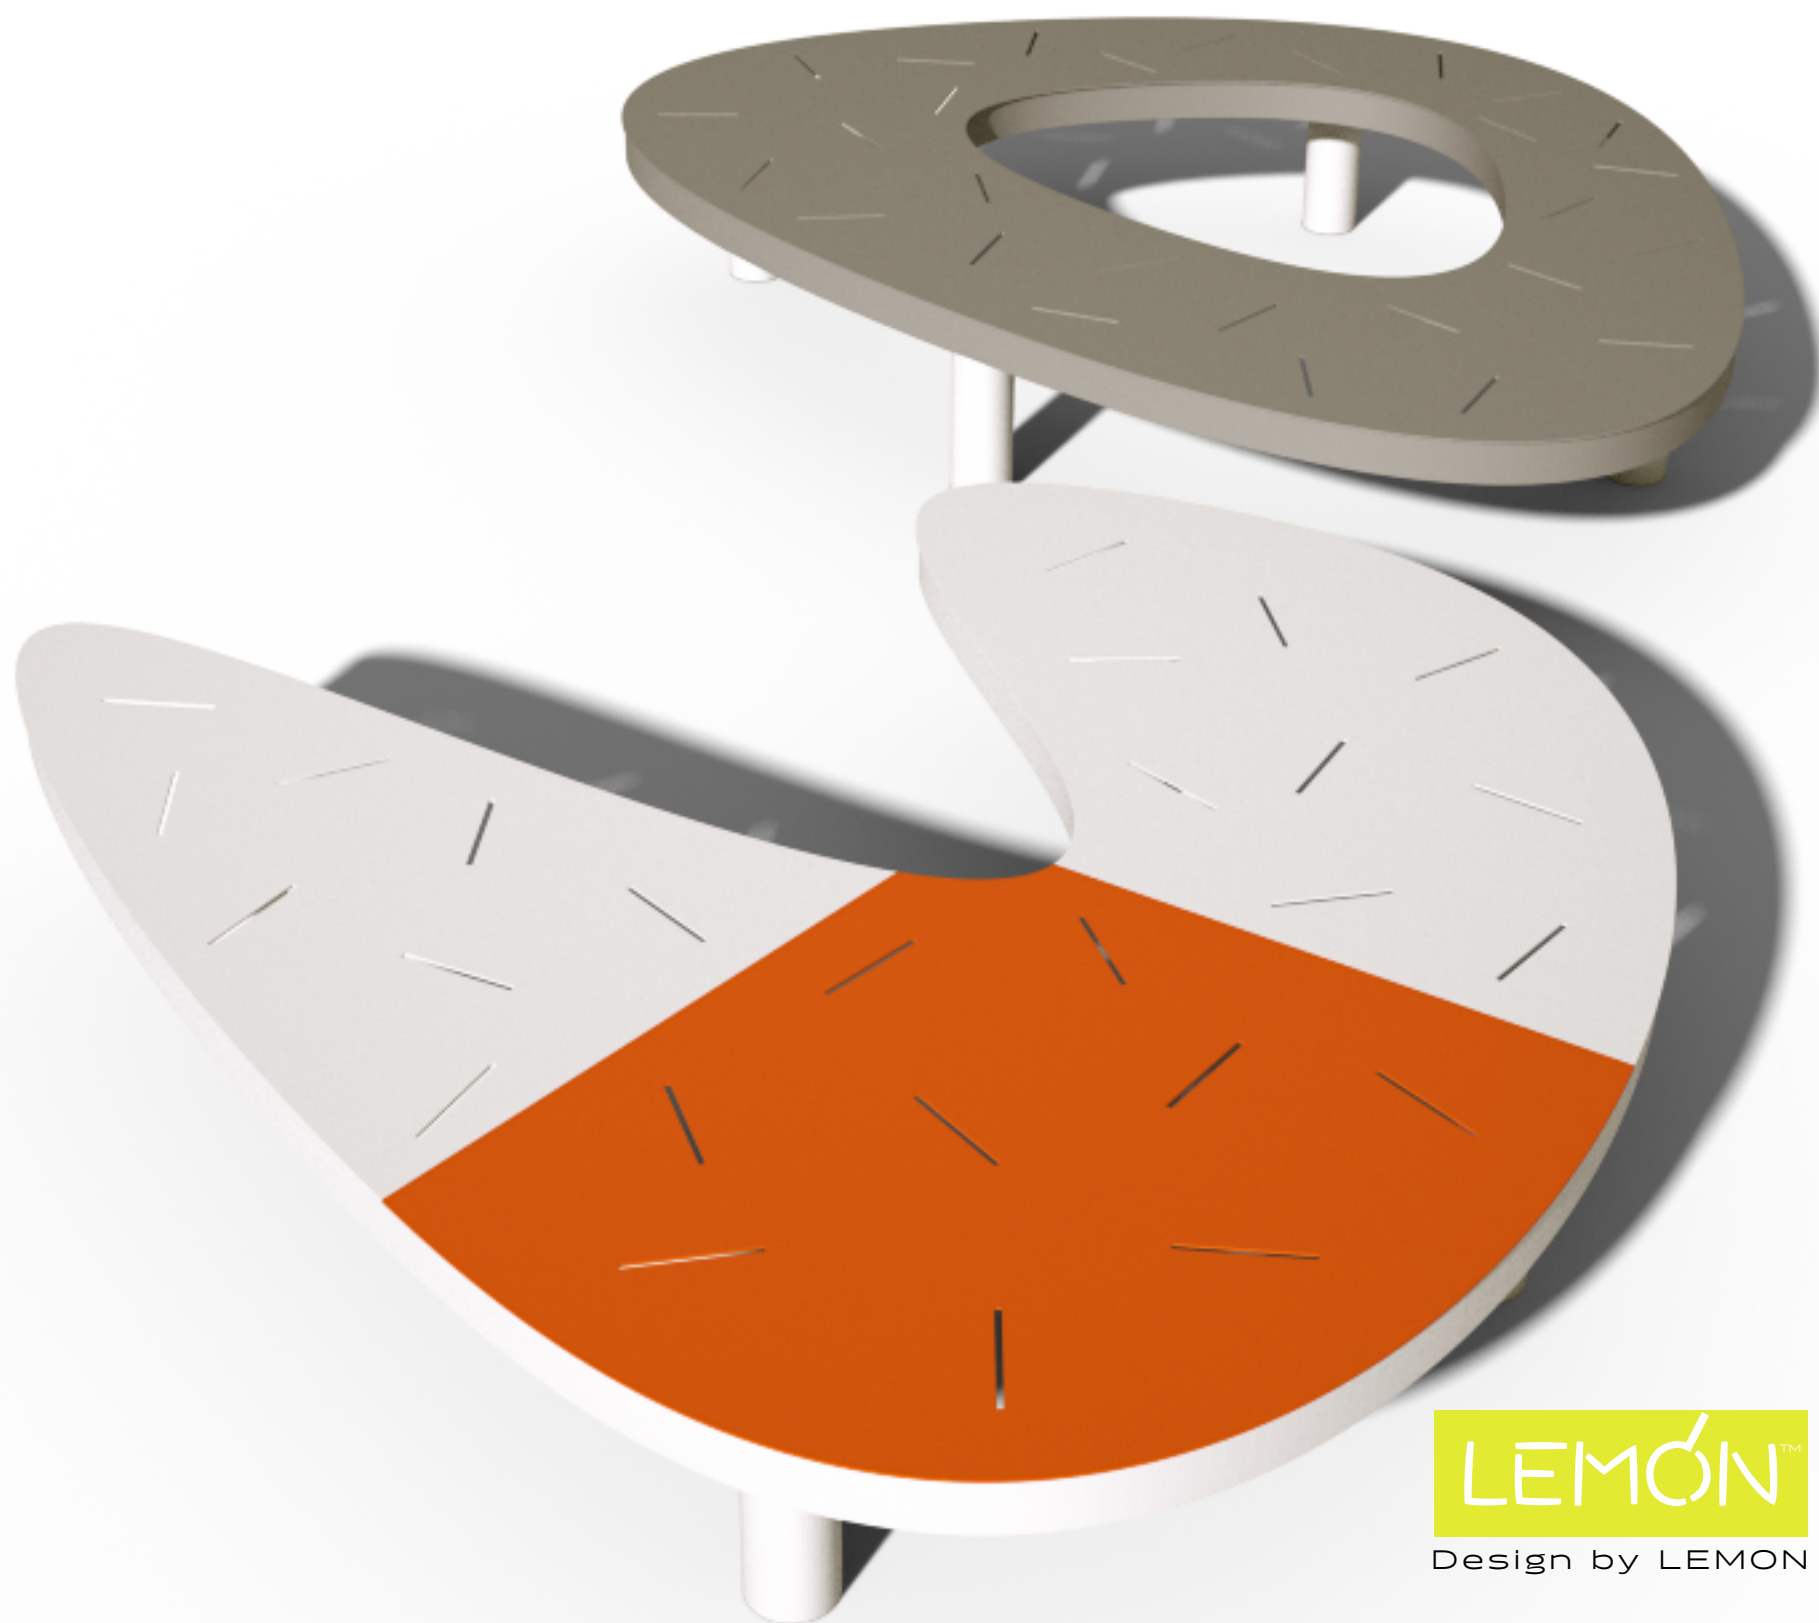

Madeleine M T 1 / T2
Urban Leisure Seating Elements

LEMÓN™
Design by LEMON