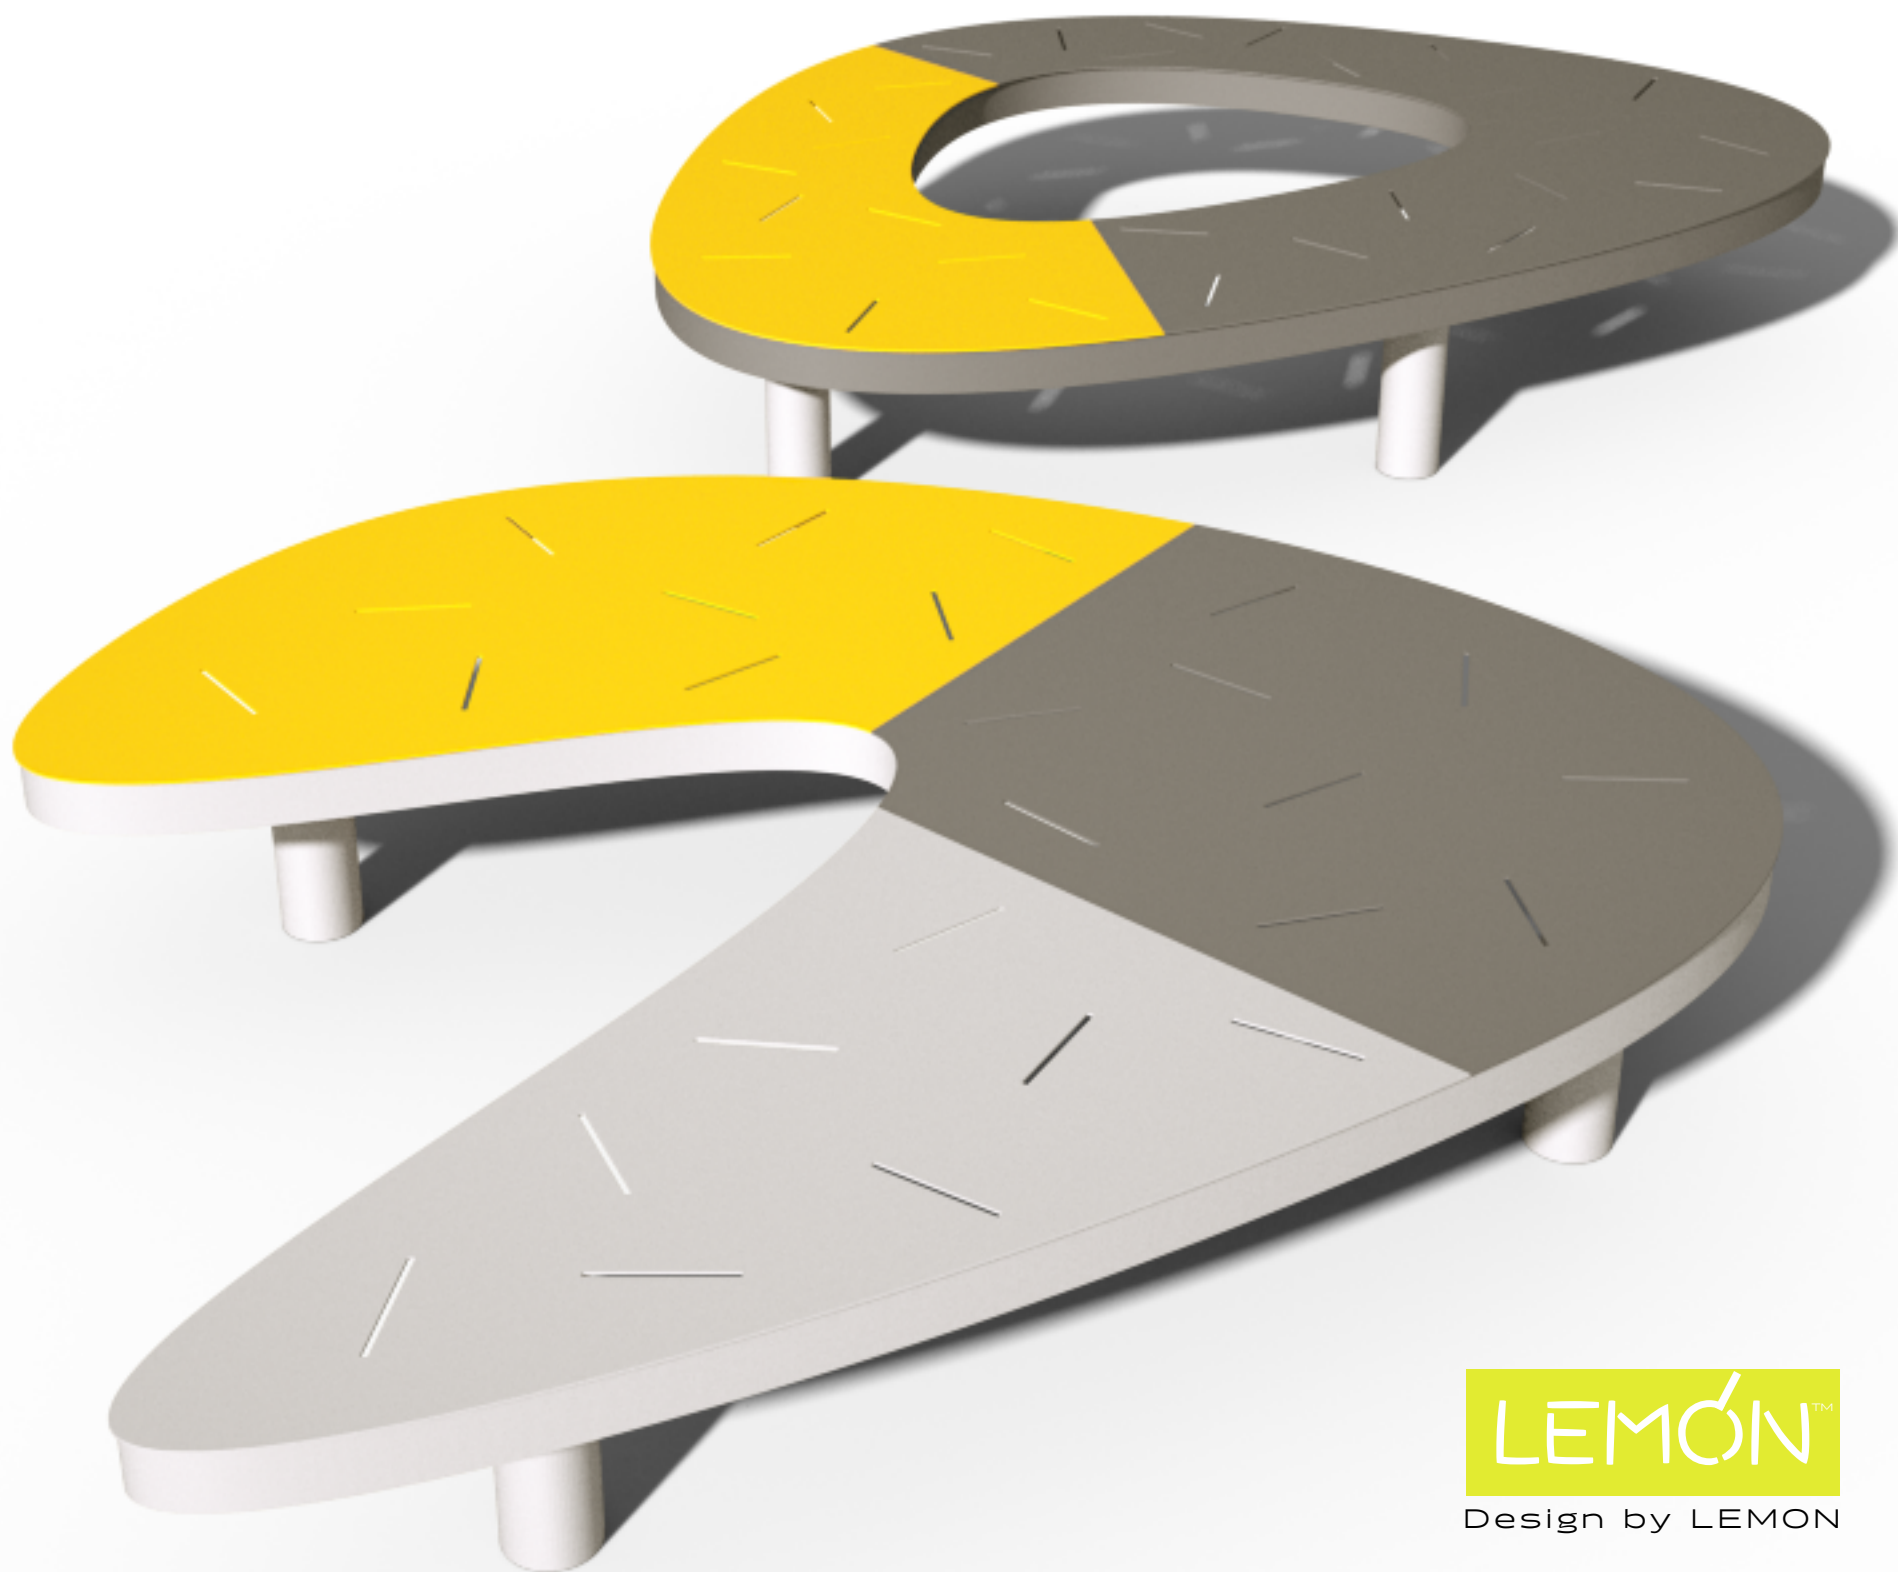

Madeleine M T 1 / T2
Urban Leisure Seating Elements

LEMÓN™
Design by LEMON