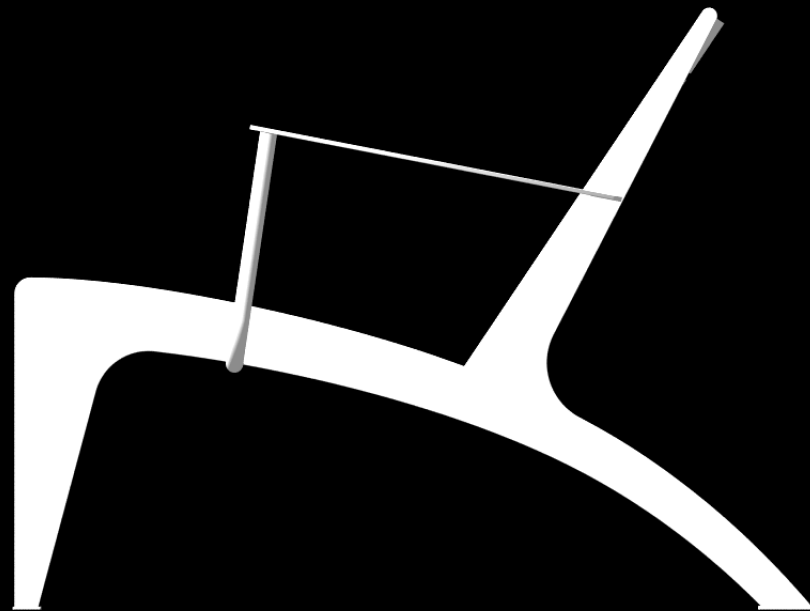

Madison

Urban Leisure Seating Elements

T 1

Design by LEMON

COPYRIGHT © LEMON - UPSCALE URBAN FURNITURE LTD. 1995. ALL RIGHTS RESERVED.

w w w . l e m o n - c o l l e c t i o n . c o m