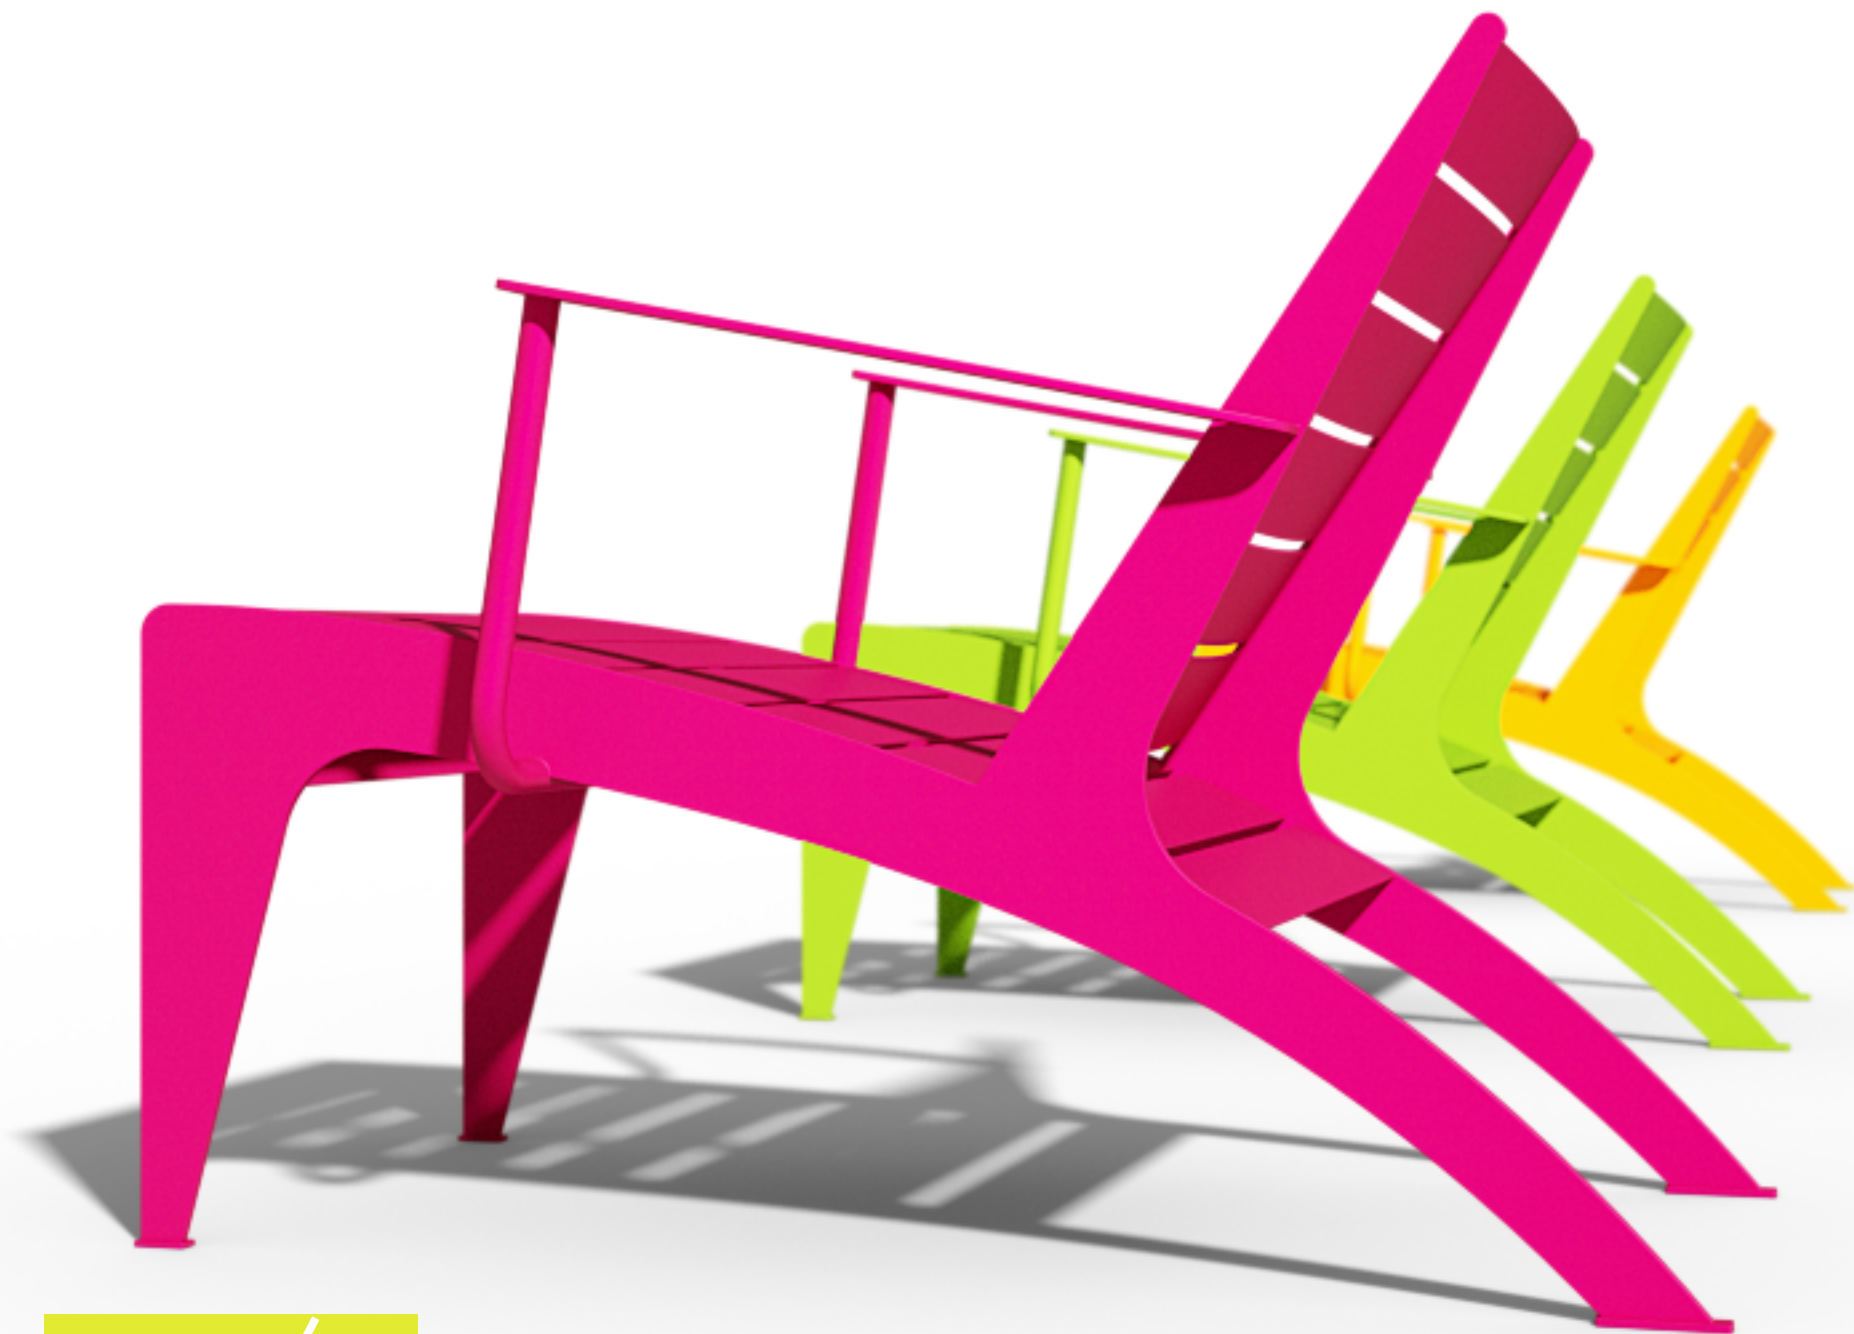

Madison T1

Urban Leisure Seating Elements

LEMÓN™

Design by LEMON