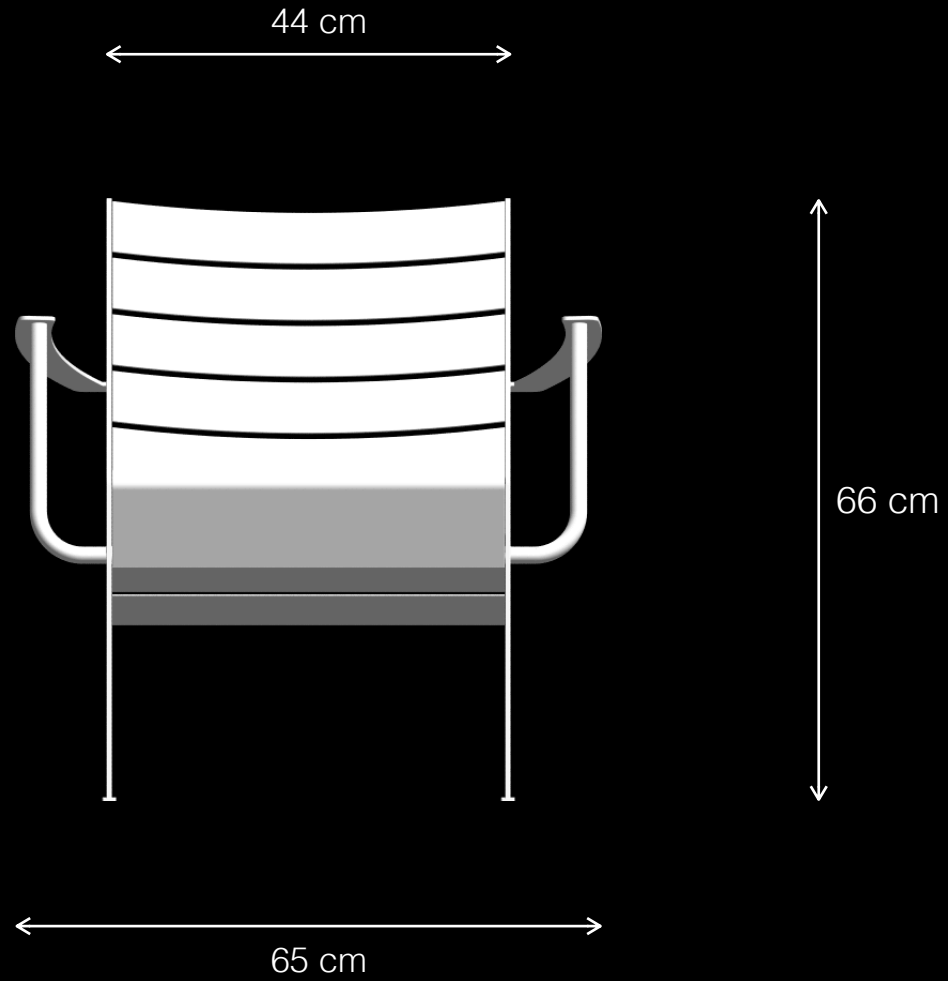

Urban Leisure Seating Elements

LEMÓN™

Design by LEMON

Madison T1

Urban Leisure Seating Elements

LEMÓN™

Design by LEMON

Materials & Finishes