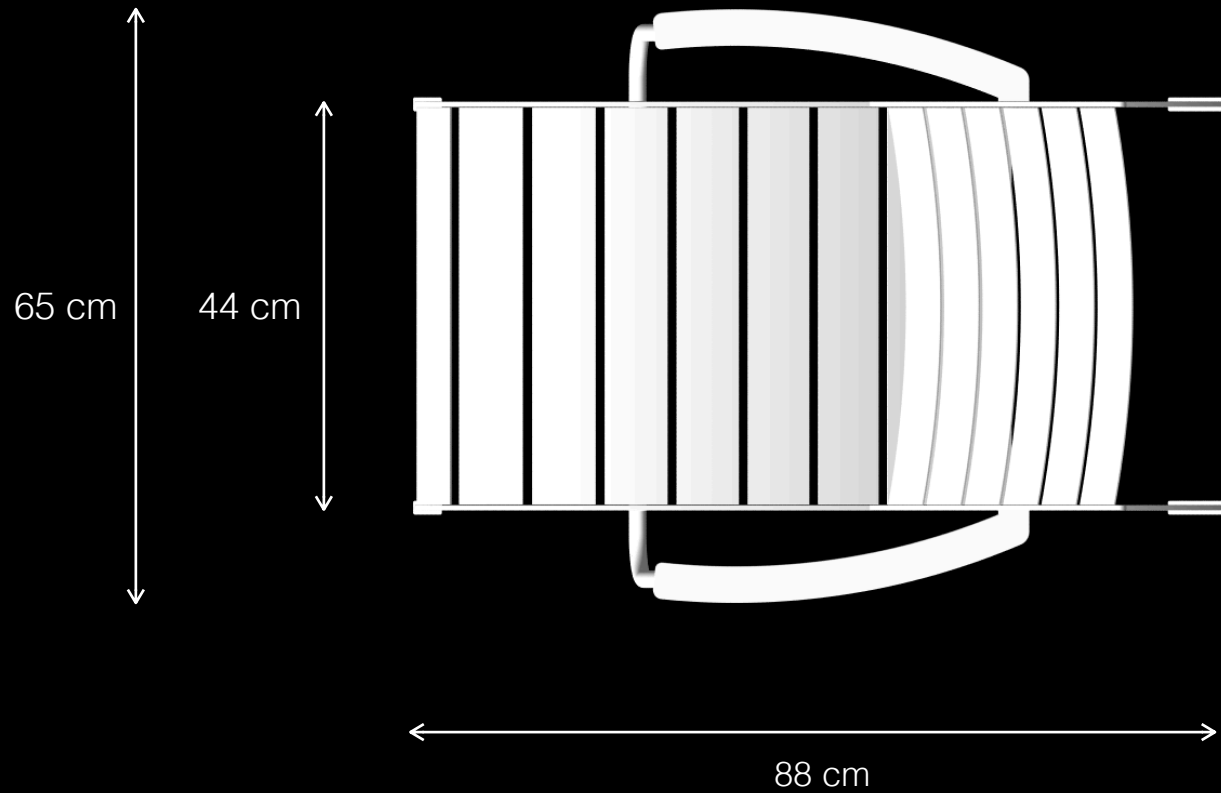

Urban Leisure Seating Elements

LEMÓN™

Design by LEMON

Madison T1

Urban Leisure Seating Elements

LEMÓN™

Design by LEMON

Materials & Finishes