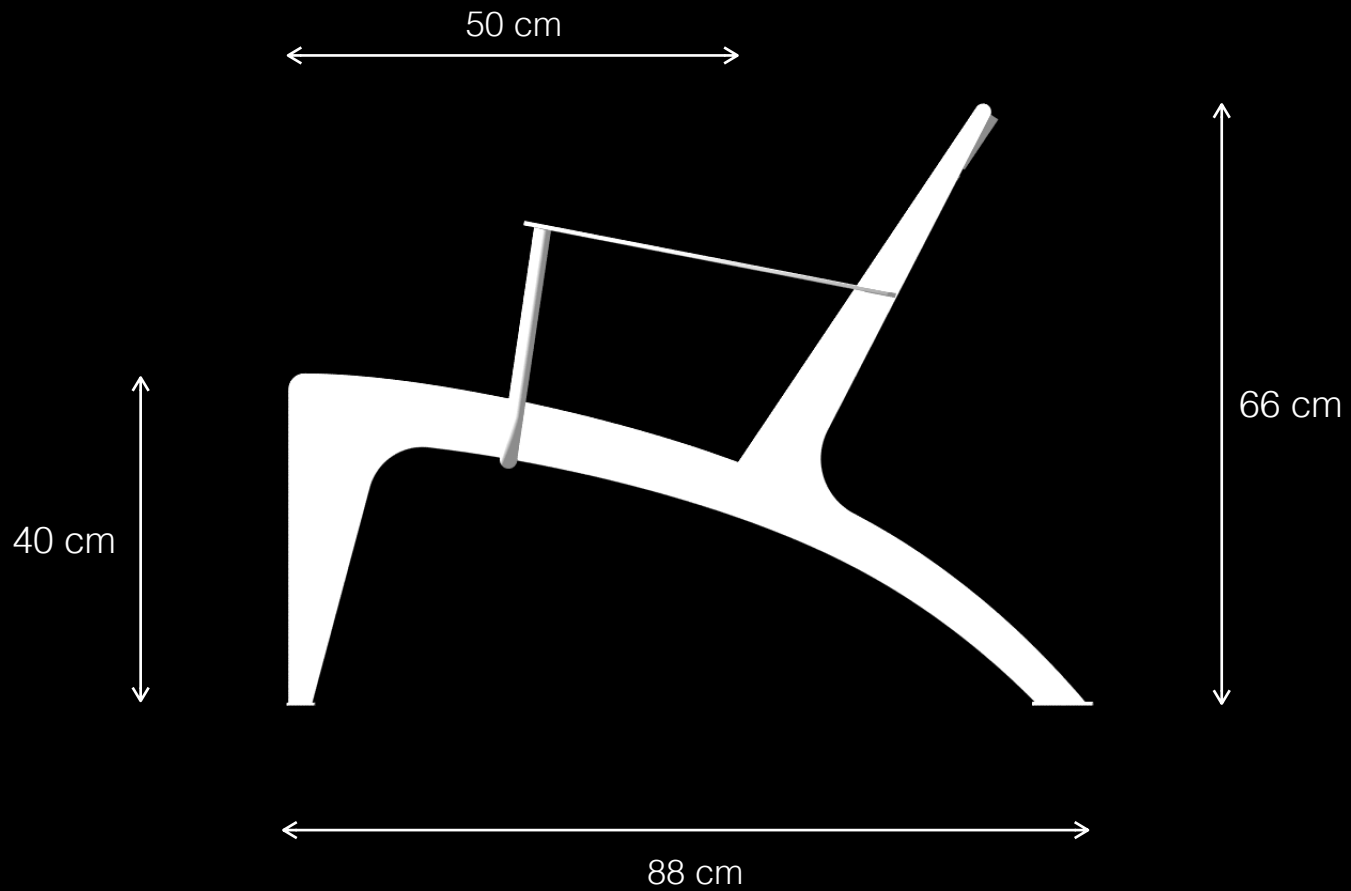

Urban Leisure Seating Elements

LEMÓN™

Design by LEMON

Madison T1

Urban Leisure Seating Elements

LEMÓN™

Design by LEMON

Materials & Finishes