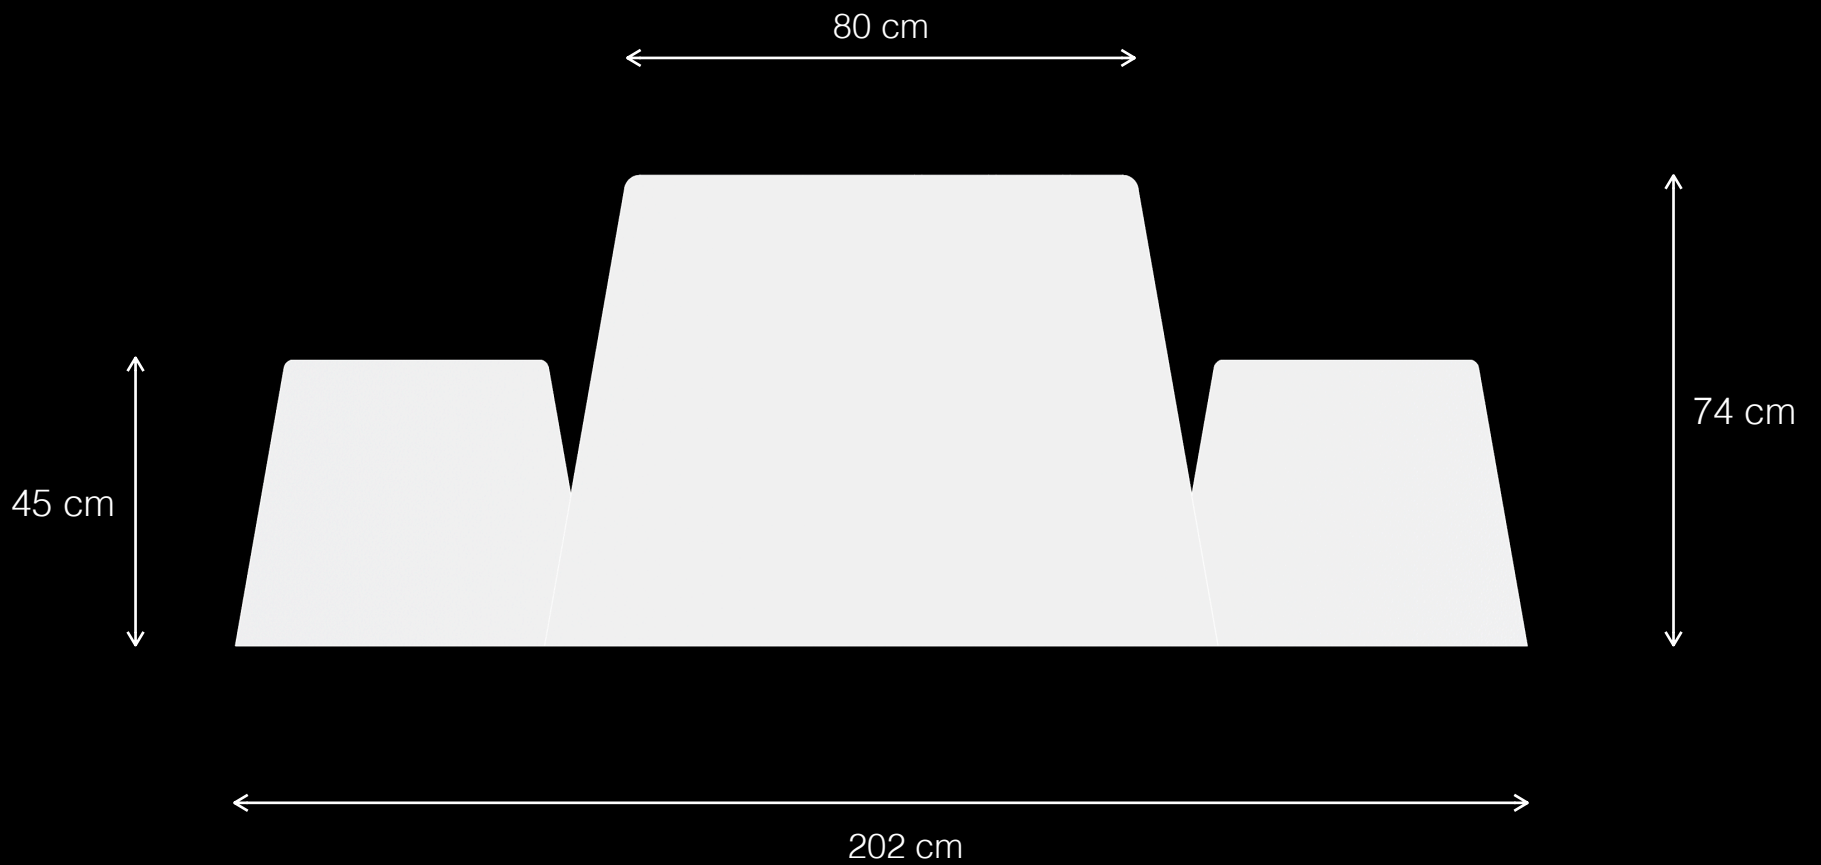

Design by LEMON

Maldives T1

Urban Leisure Table Elements

LEMÓN™
Design by LEMON

Maldives T1

Urban Leisure Table Elements

LEMÓN™
Design by LEMON

110-210 cm