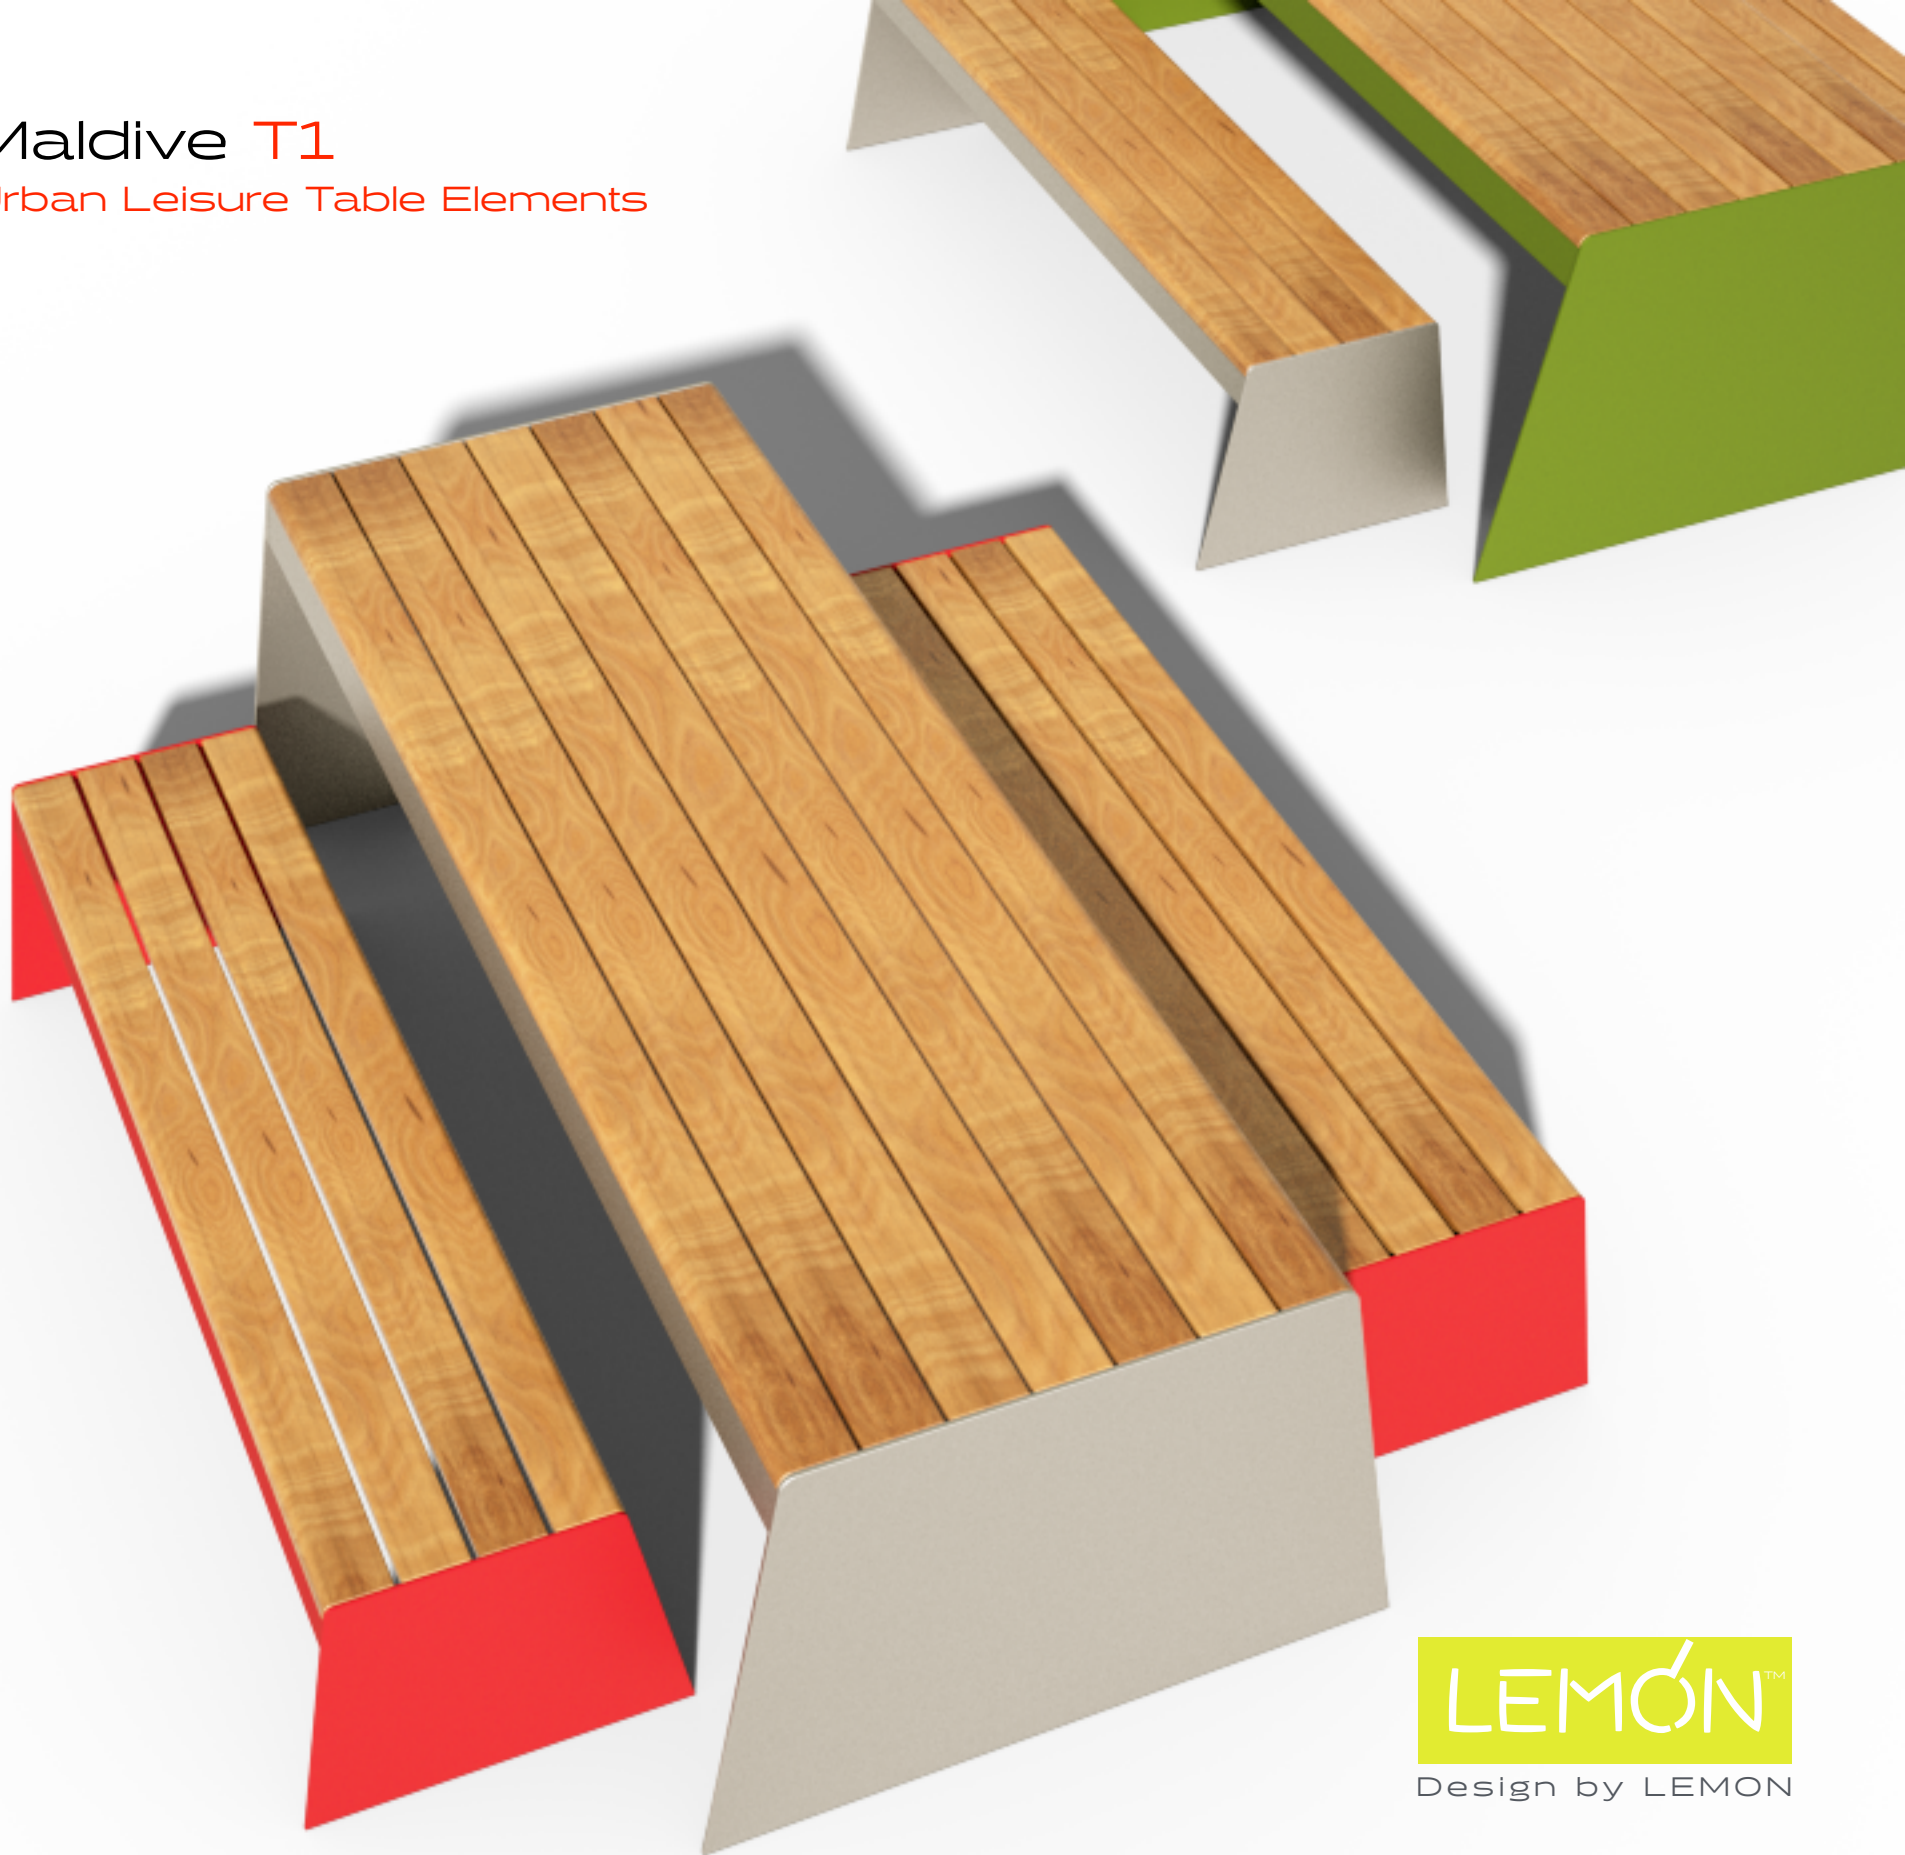

Design by LEMON

Maldives T1

Urban Leisure Table Elements

LEMÓN™
Design by LEMON

Maldives T1

Urban Leisure Table Elements

LEMÓN™
Design by LEMON

110-210 cm