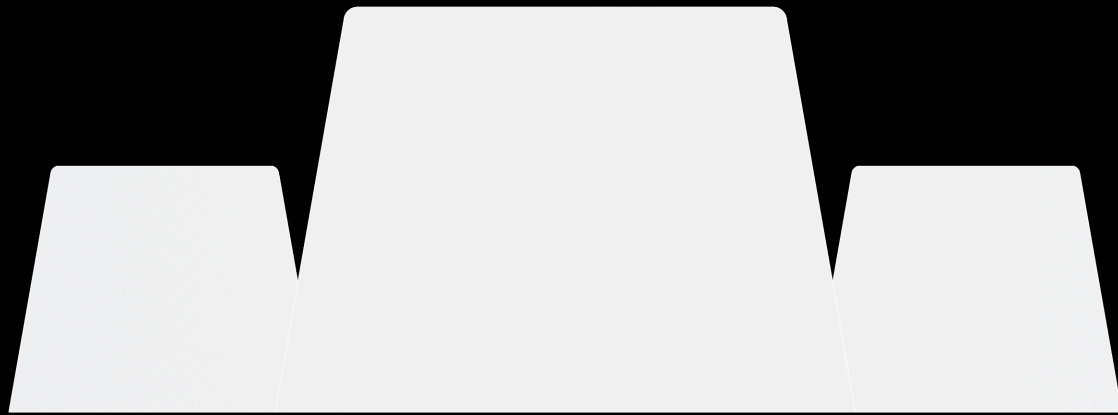

Maldiva

Urban Leisure Table Elements

T 1

Design by LEMON