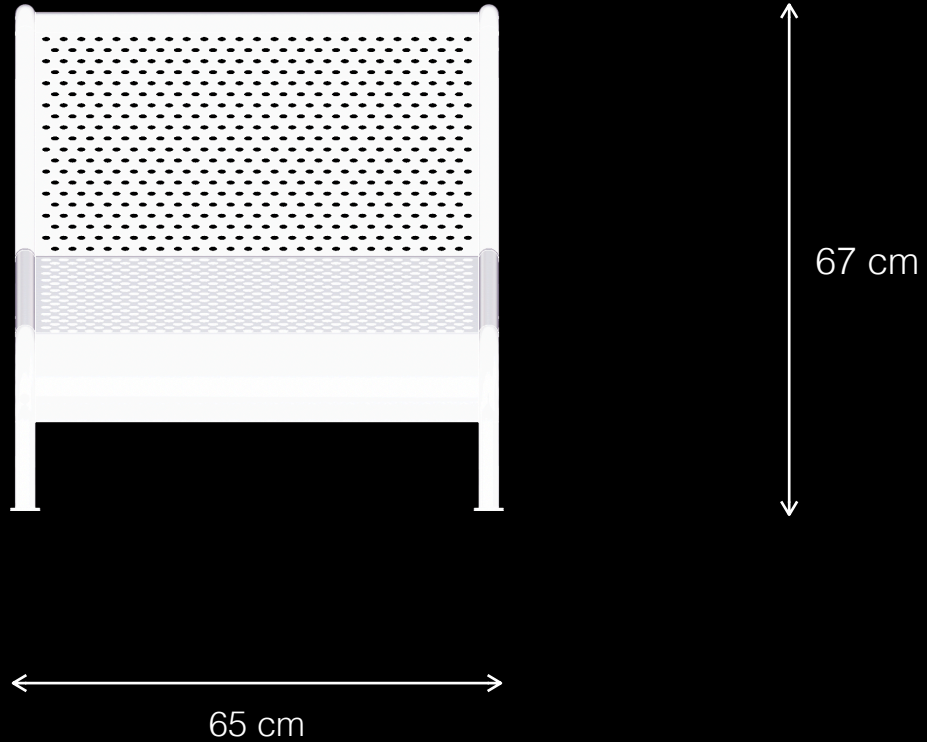

# Marilyn T1

Urban Leisure Seating Elements

LEMÓN™

Design by LEMON

Materials & Finishes

Epoxy/Polyester Coated Metal  
/Anodised Aluminum

U P S C A L E  
U R B A N  
F U R N I T U R E

LEMON TLV: [office@lemon-collection.com](mailto:office@lemon-collection.com)