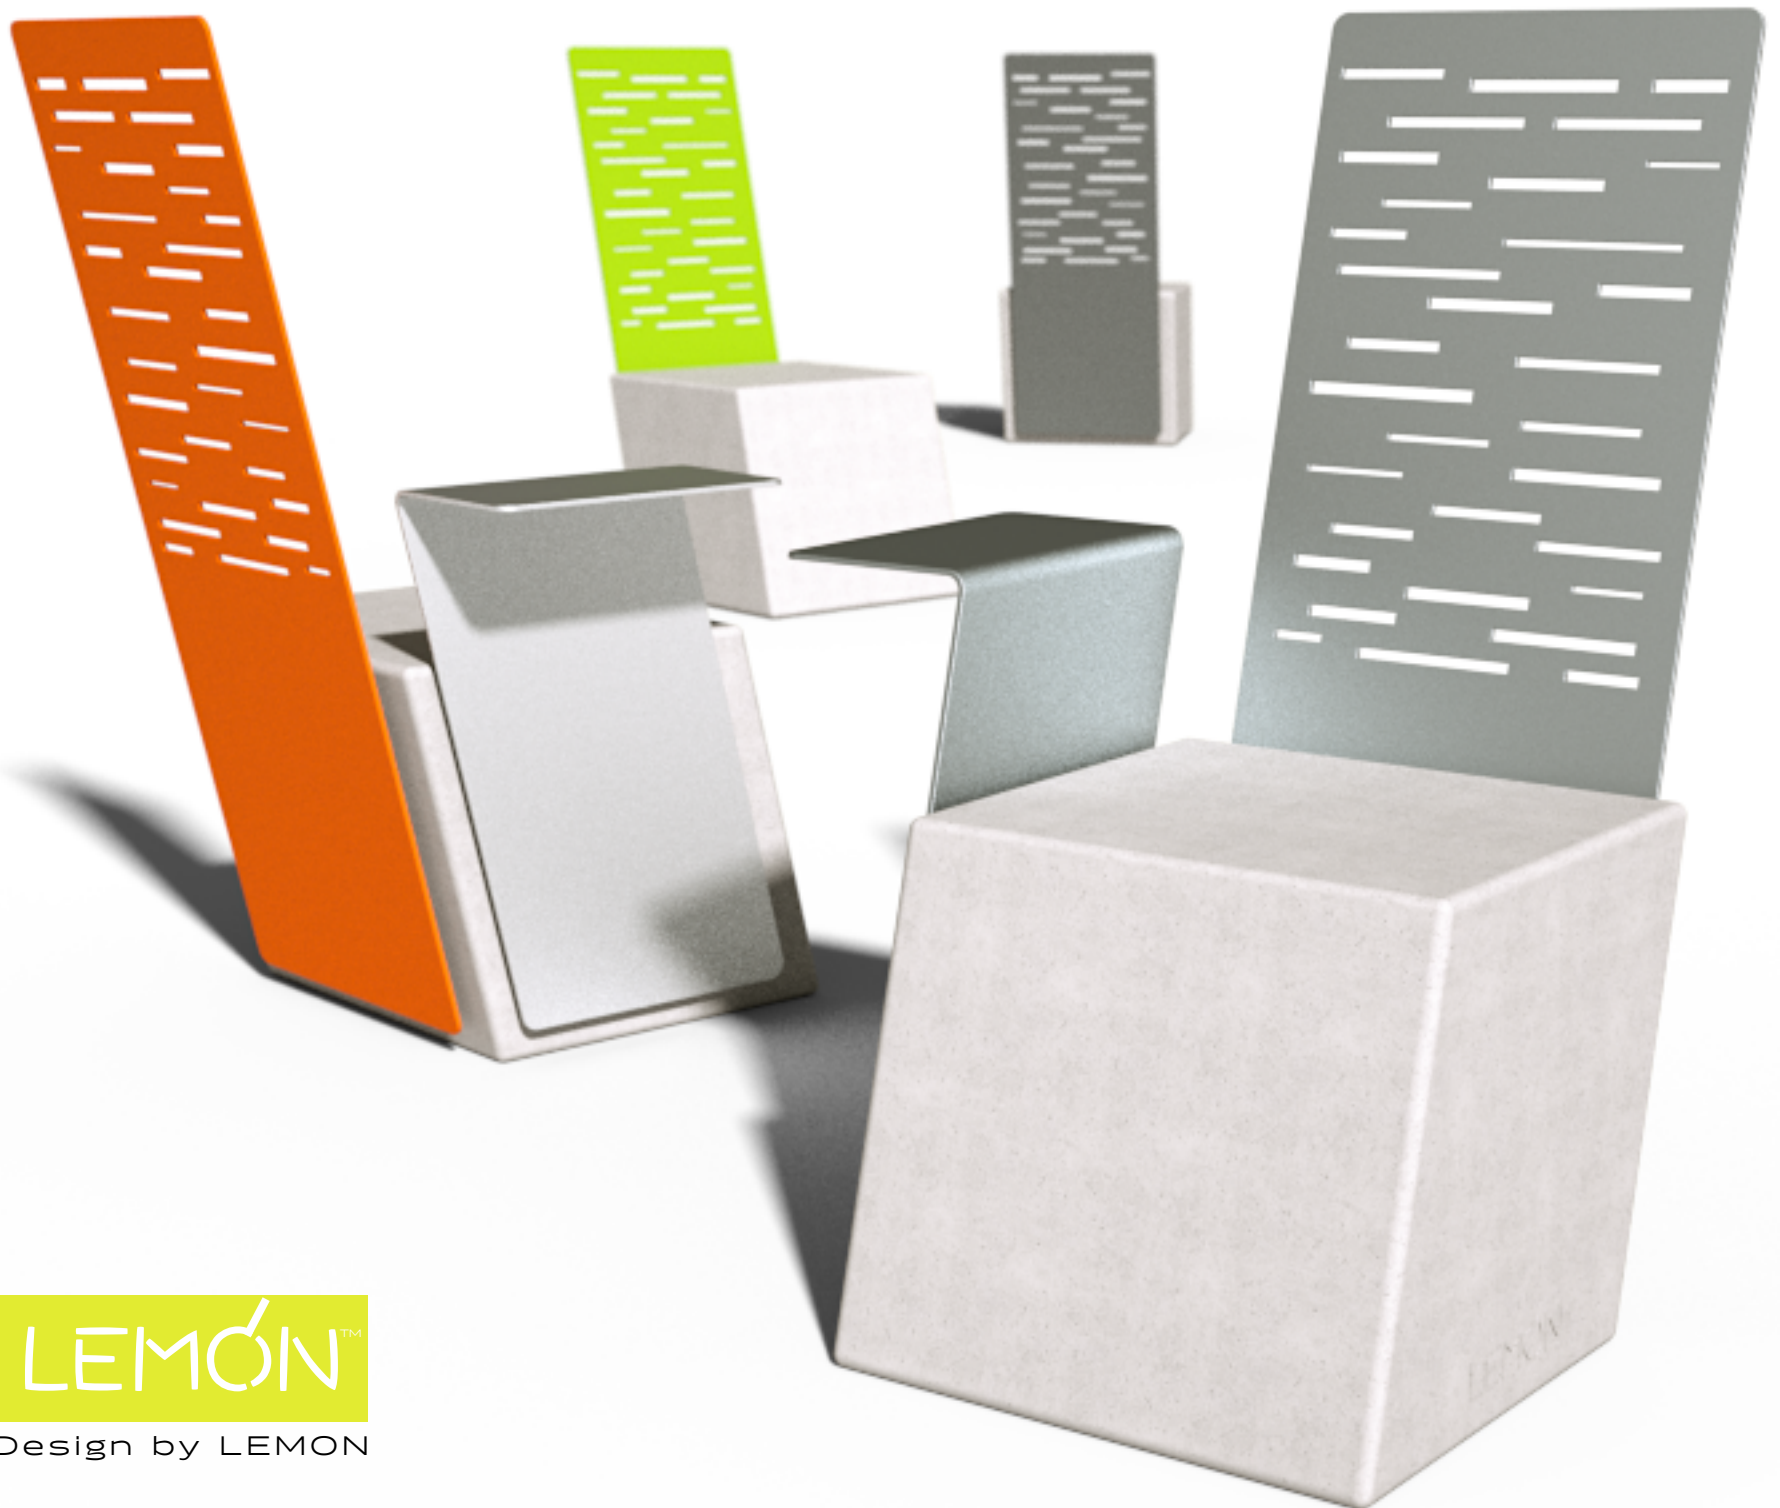

Maritim T1

Urban Leisure Seating Elements

LEMÓN™

Design by LEMON