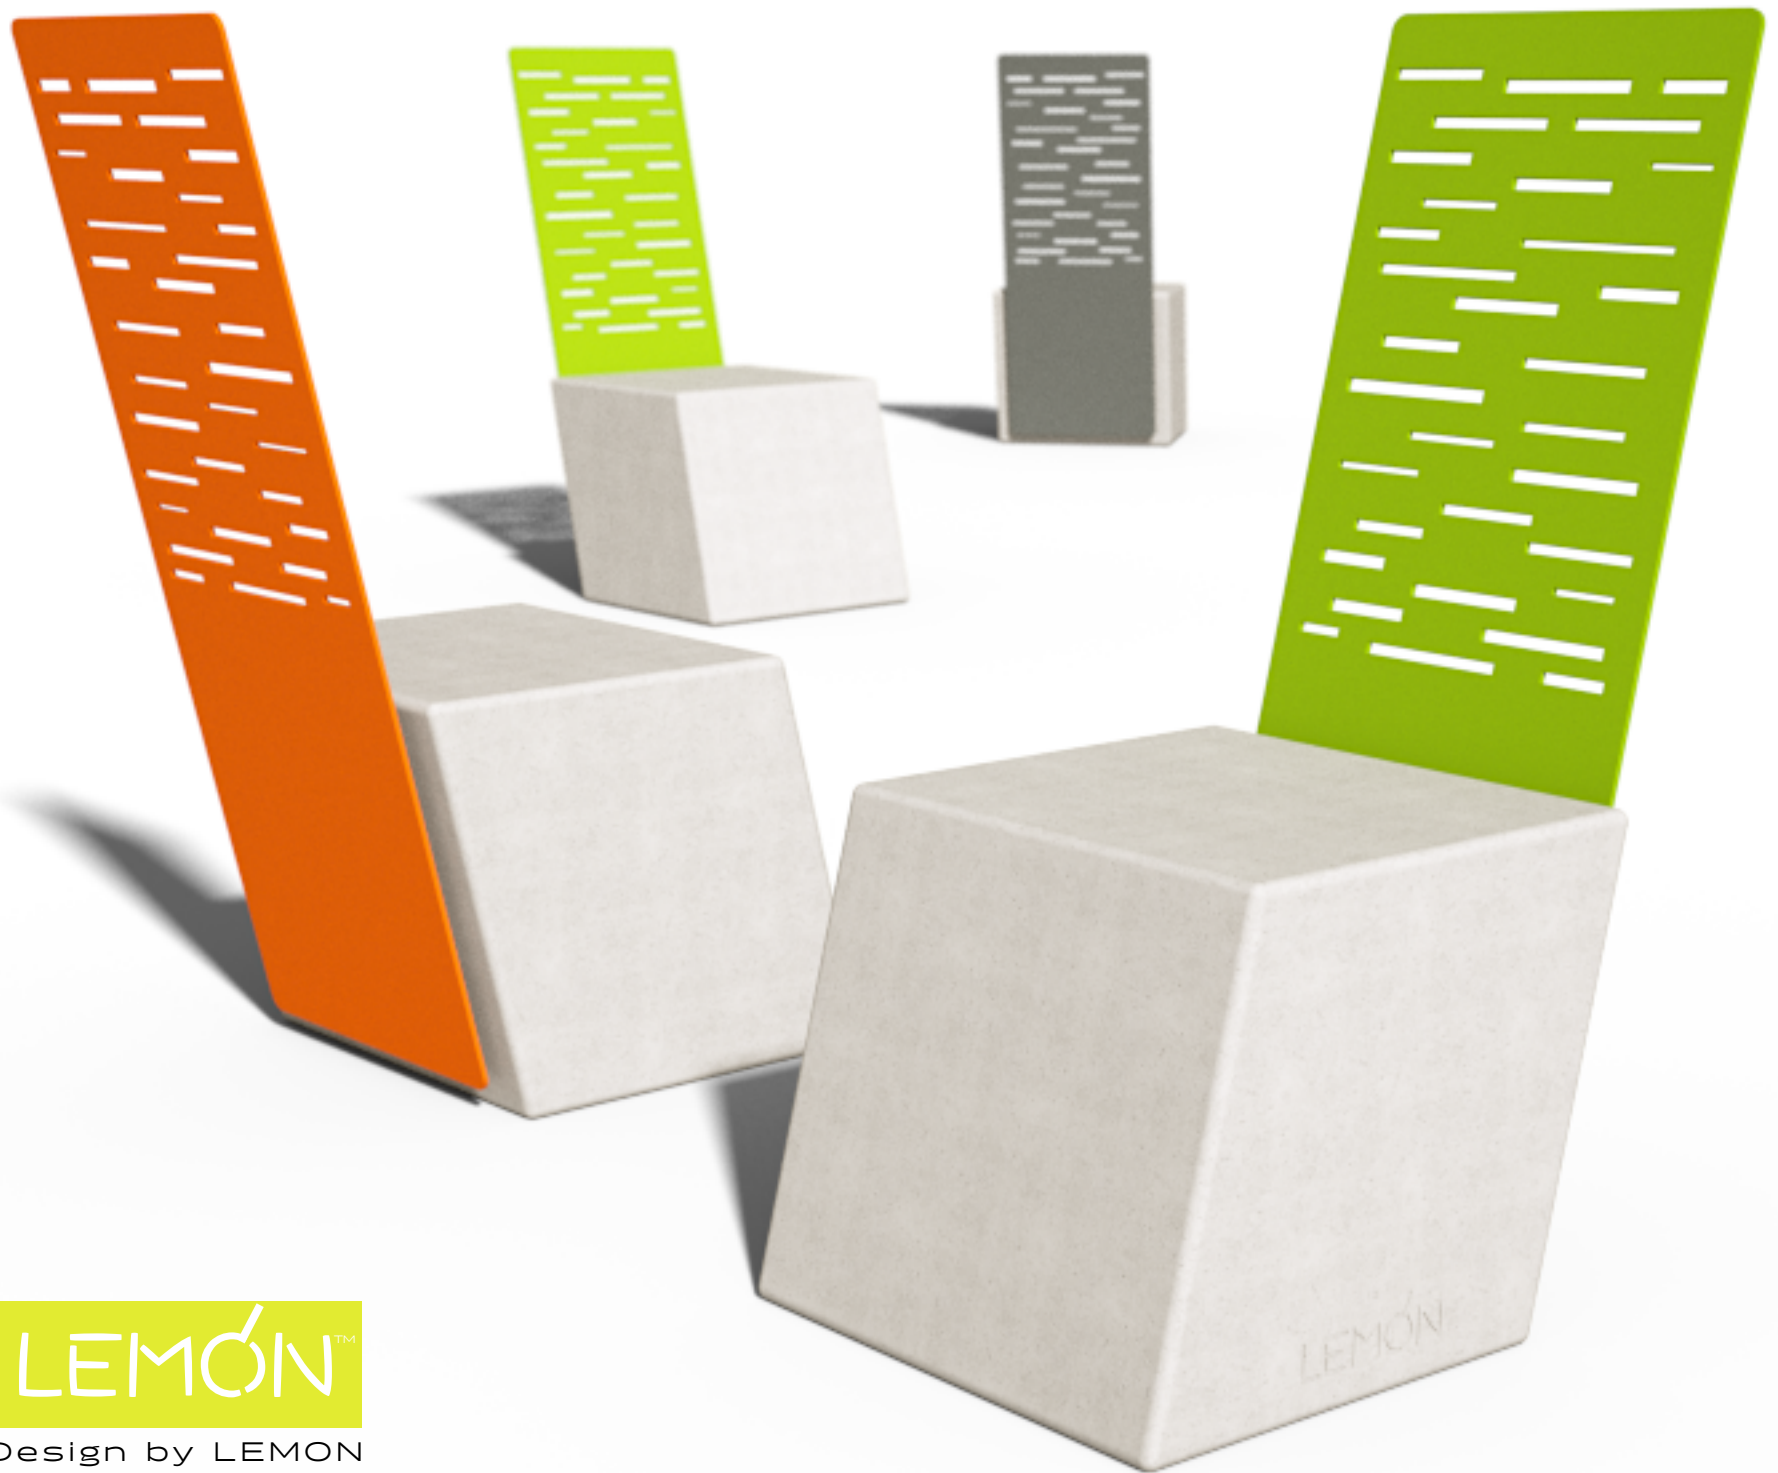

Maritim

Urban Leisure Seating Elements

Maritim is an elegant seating system for urban public spaces and garden environments. The system uses simple clean lines and made of high quality materials.

Design by LEMON

Maritim

Urban Leisure Seating Elements

T 1

Design by LEMON

Maritim T1

Urban Leisure Seating Elements

LEMÓN™

Design by LEMON

Maritim T1

Urban Leisure Seating Elements

LEMON™

Design by LEMON

Maritim T1
Urban Leisure Seating Elements

LEMÓN™
Design by LEMON

Maritim T1

Urban Leisure Seating Elements

Design by LEMON

Maritim T1

Urban Leisure Seating Elements

LEMÓN™

Design by LEMON

Materials & Finishes

Epoxy/Polyester Coated Metal

Architectural Concrete