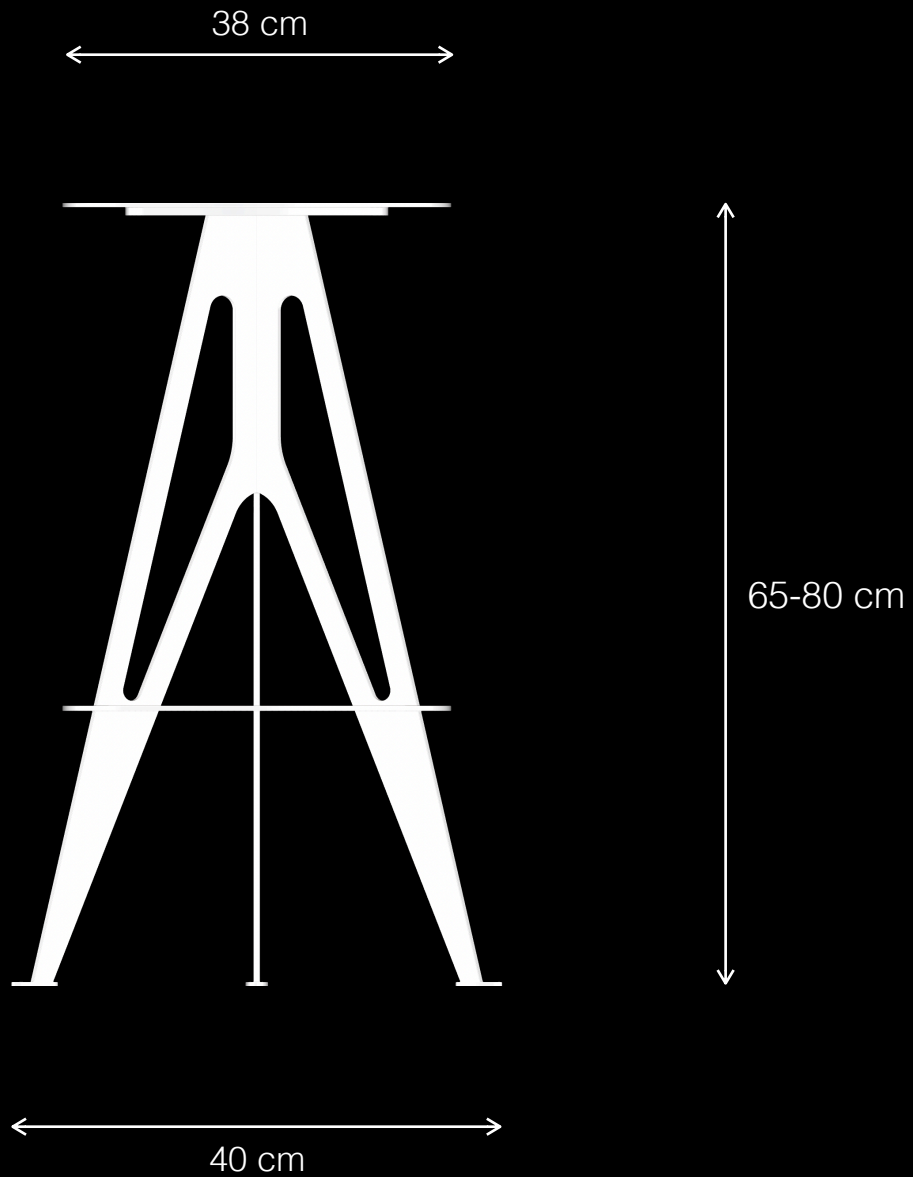

Design by LEMON

Marvin T1
Urban Leisure Seating Elements

LEMÓN™

Design by LEMON

Marvin T1

Urban Leisure Seating Elements

LEMÓN™

Design by LEMON