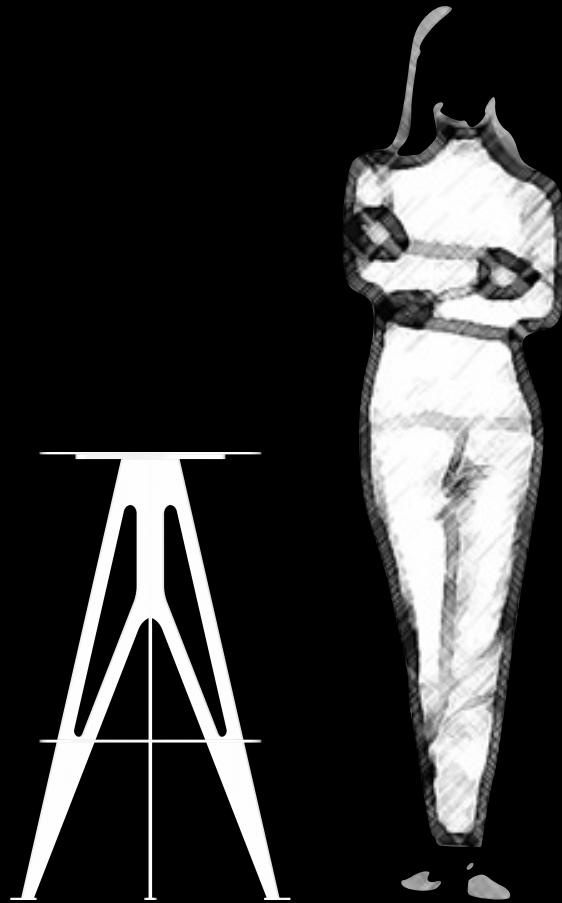

Marvin

Urban Leisure Seating Elements

T 1

LEMÓN™

Design by LEMON