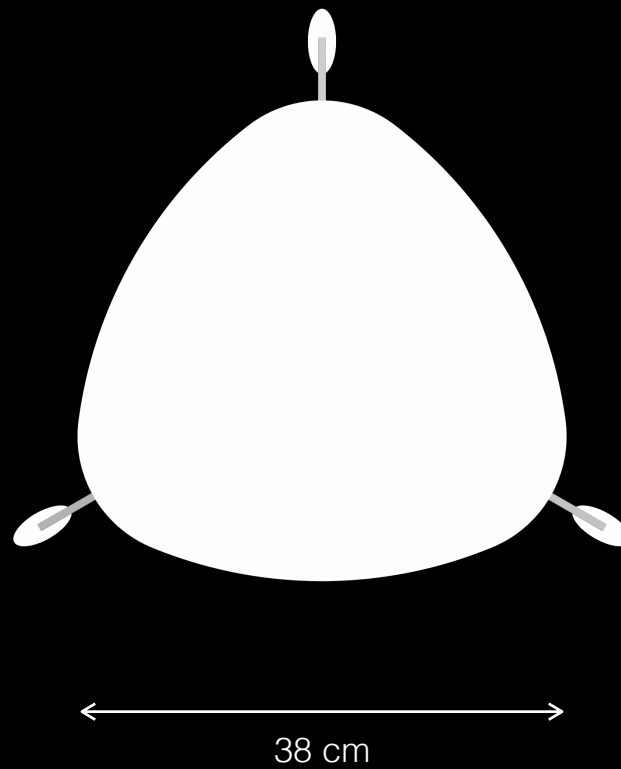

Design by LEMON

Marvin T1
Urban Leisure Seating Elements

LEMÓN™

Design by LEMON

Marvin T1

Urban Leisure Seating Elements

LEMÓN™

Design by LEMON