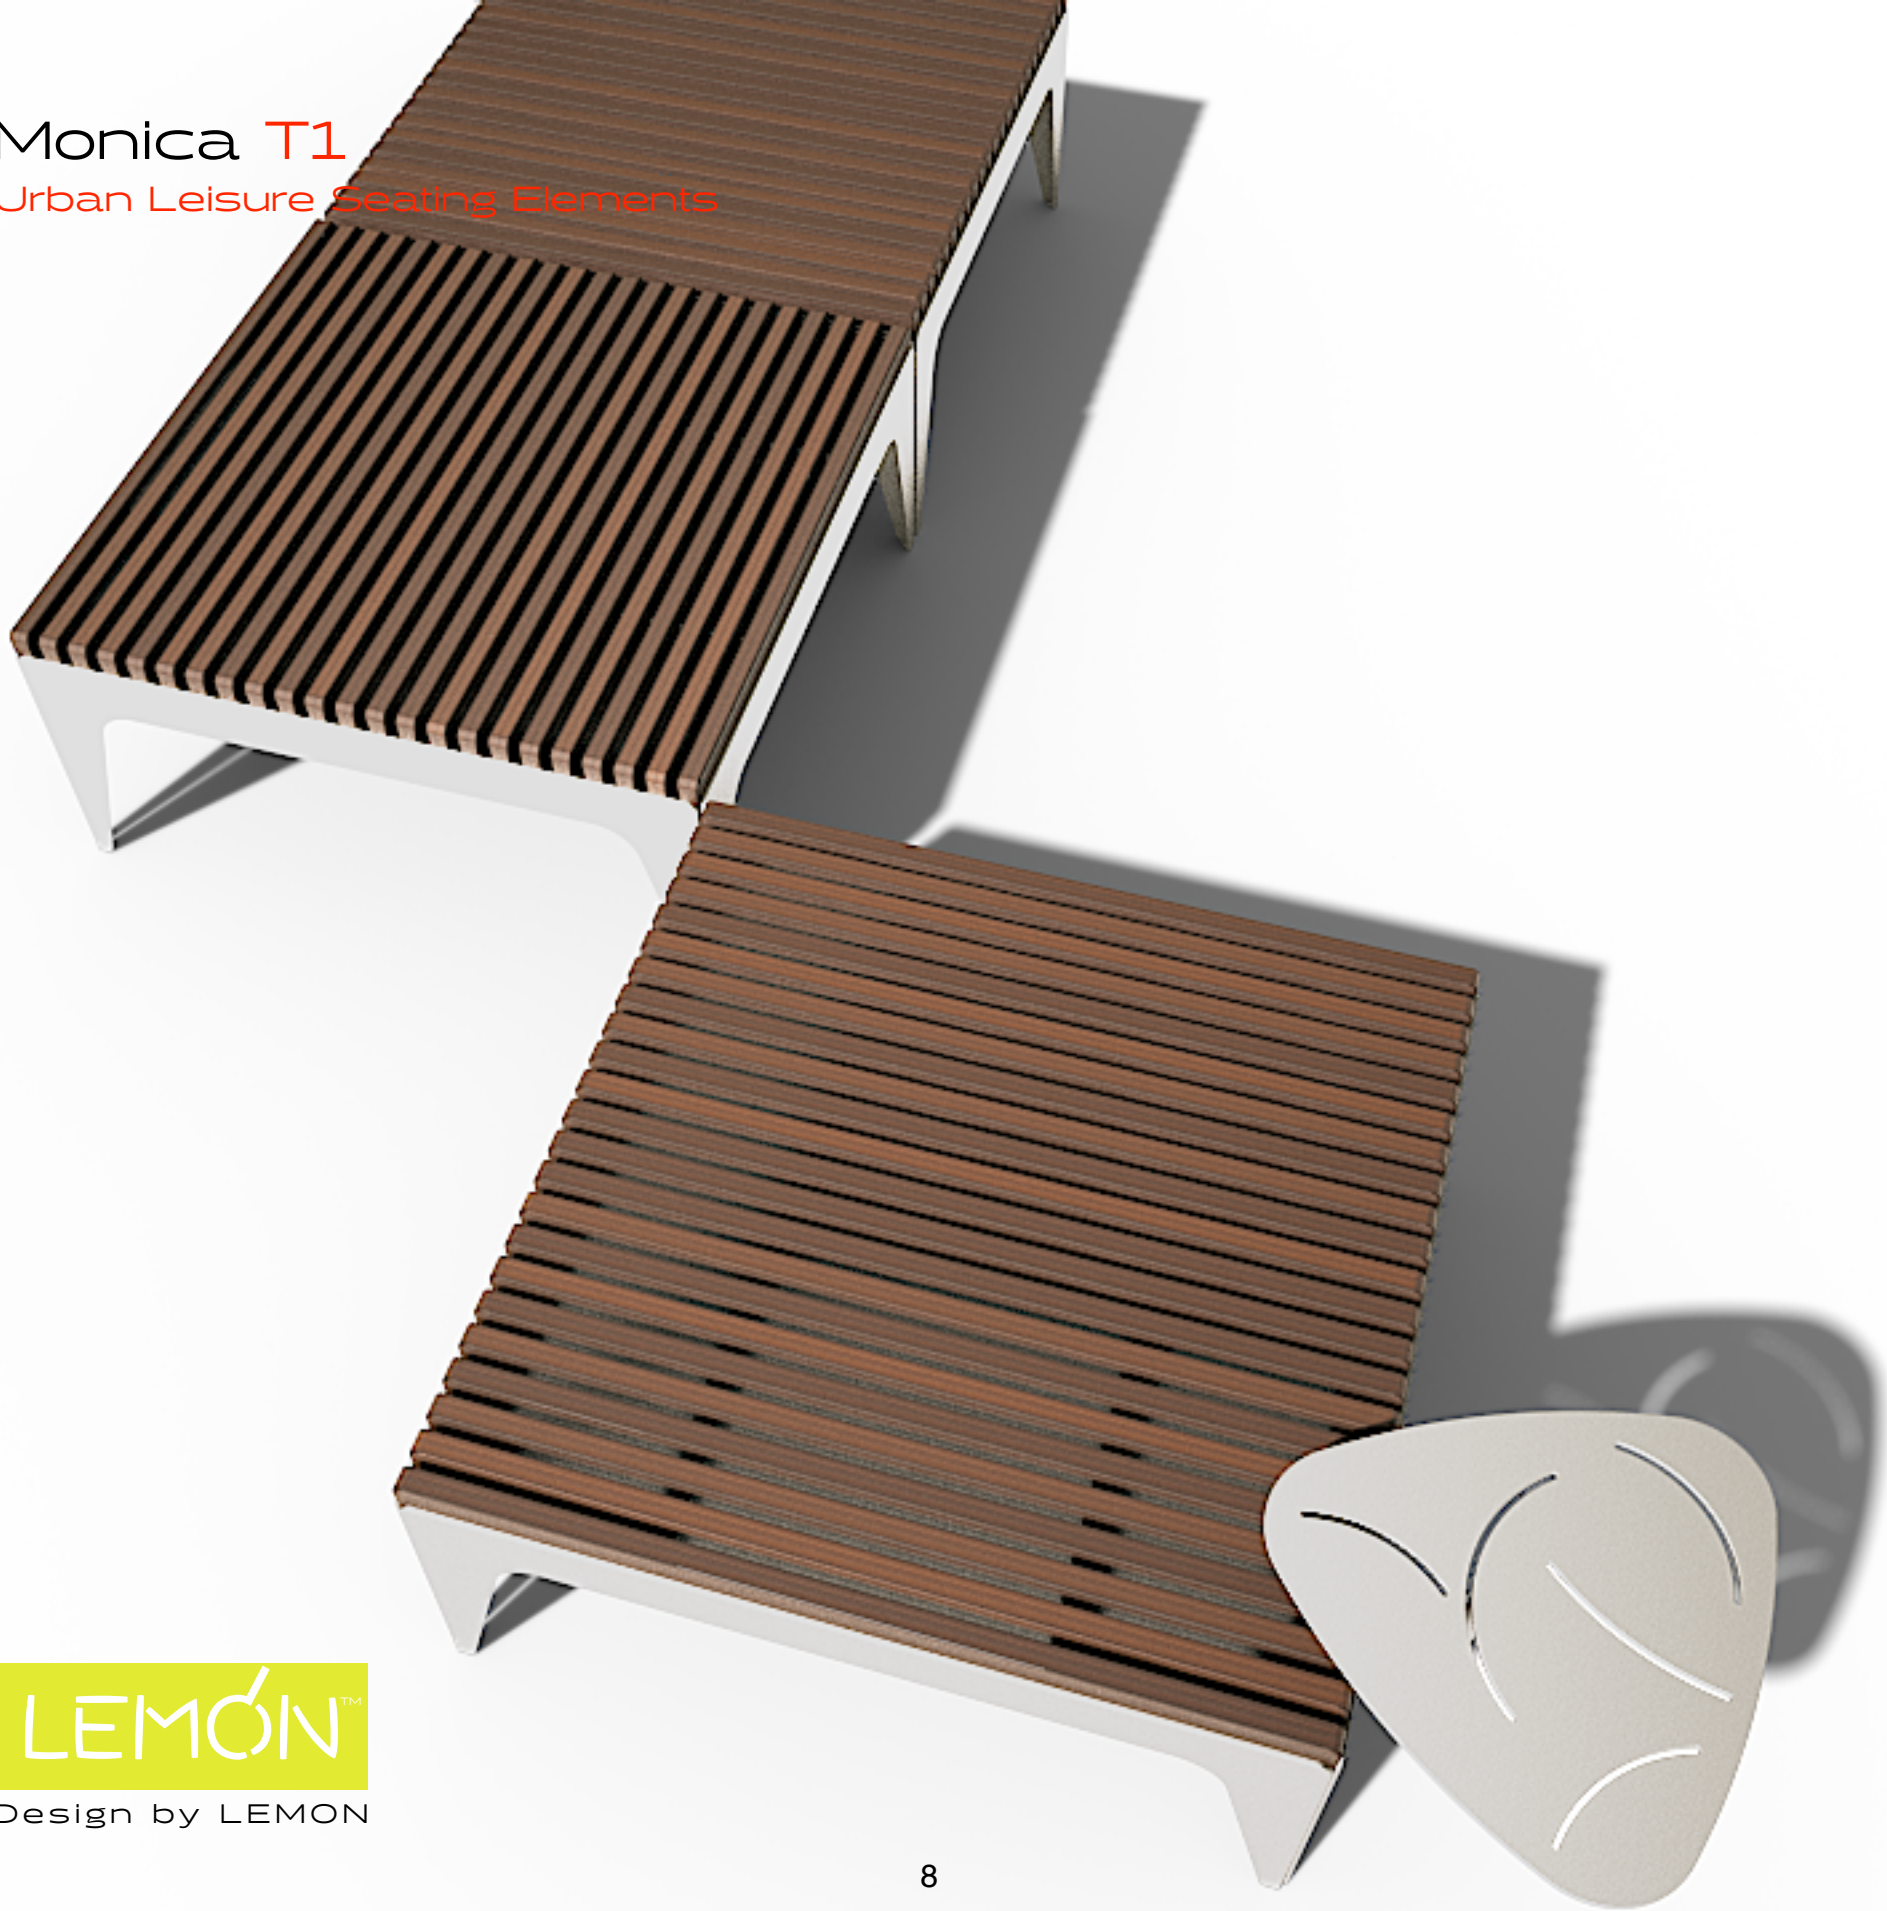

Monica T1
Urban Leisure Seating Elements

LEMÓN™
Design by LEMON