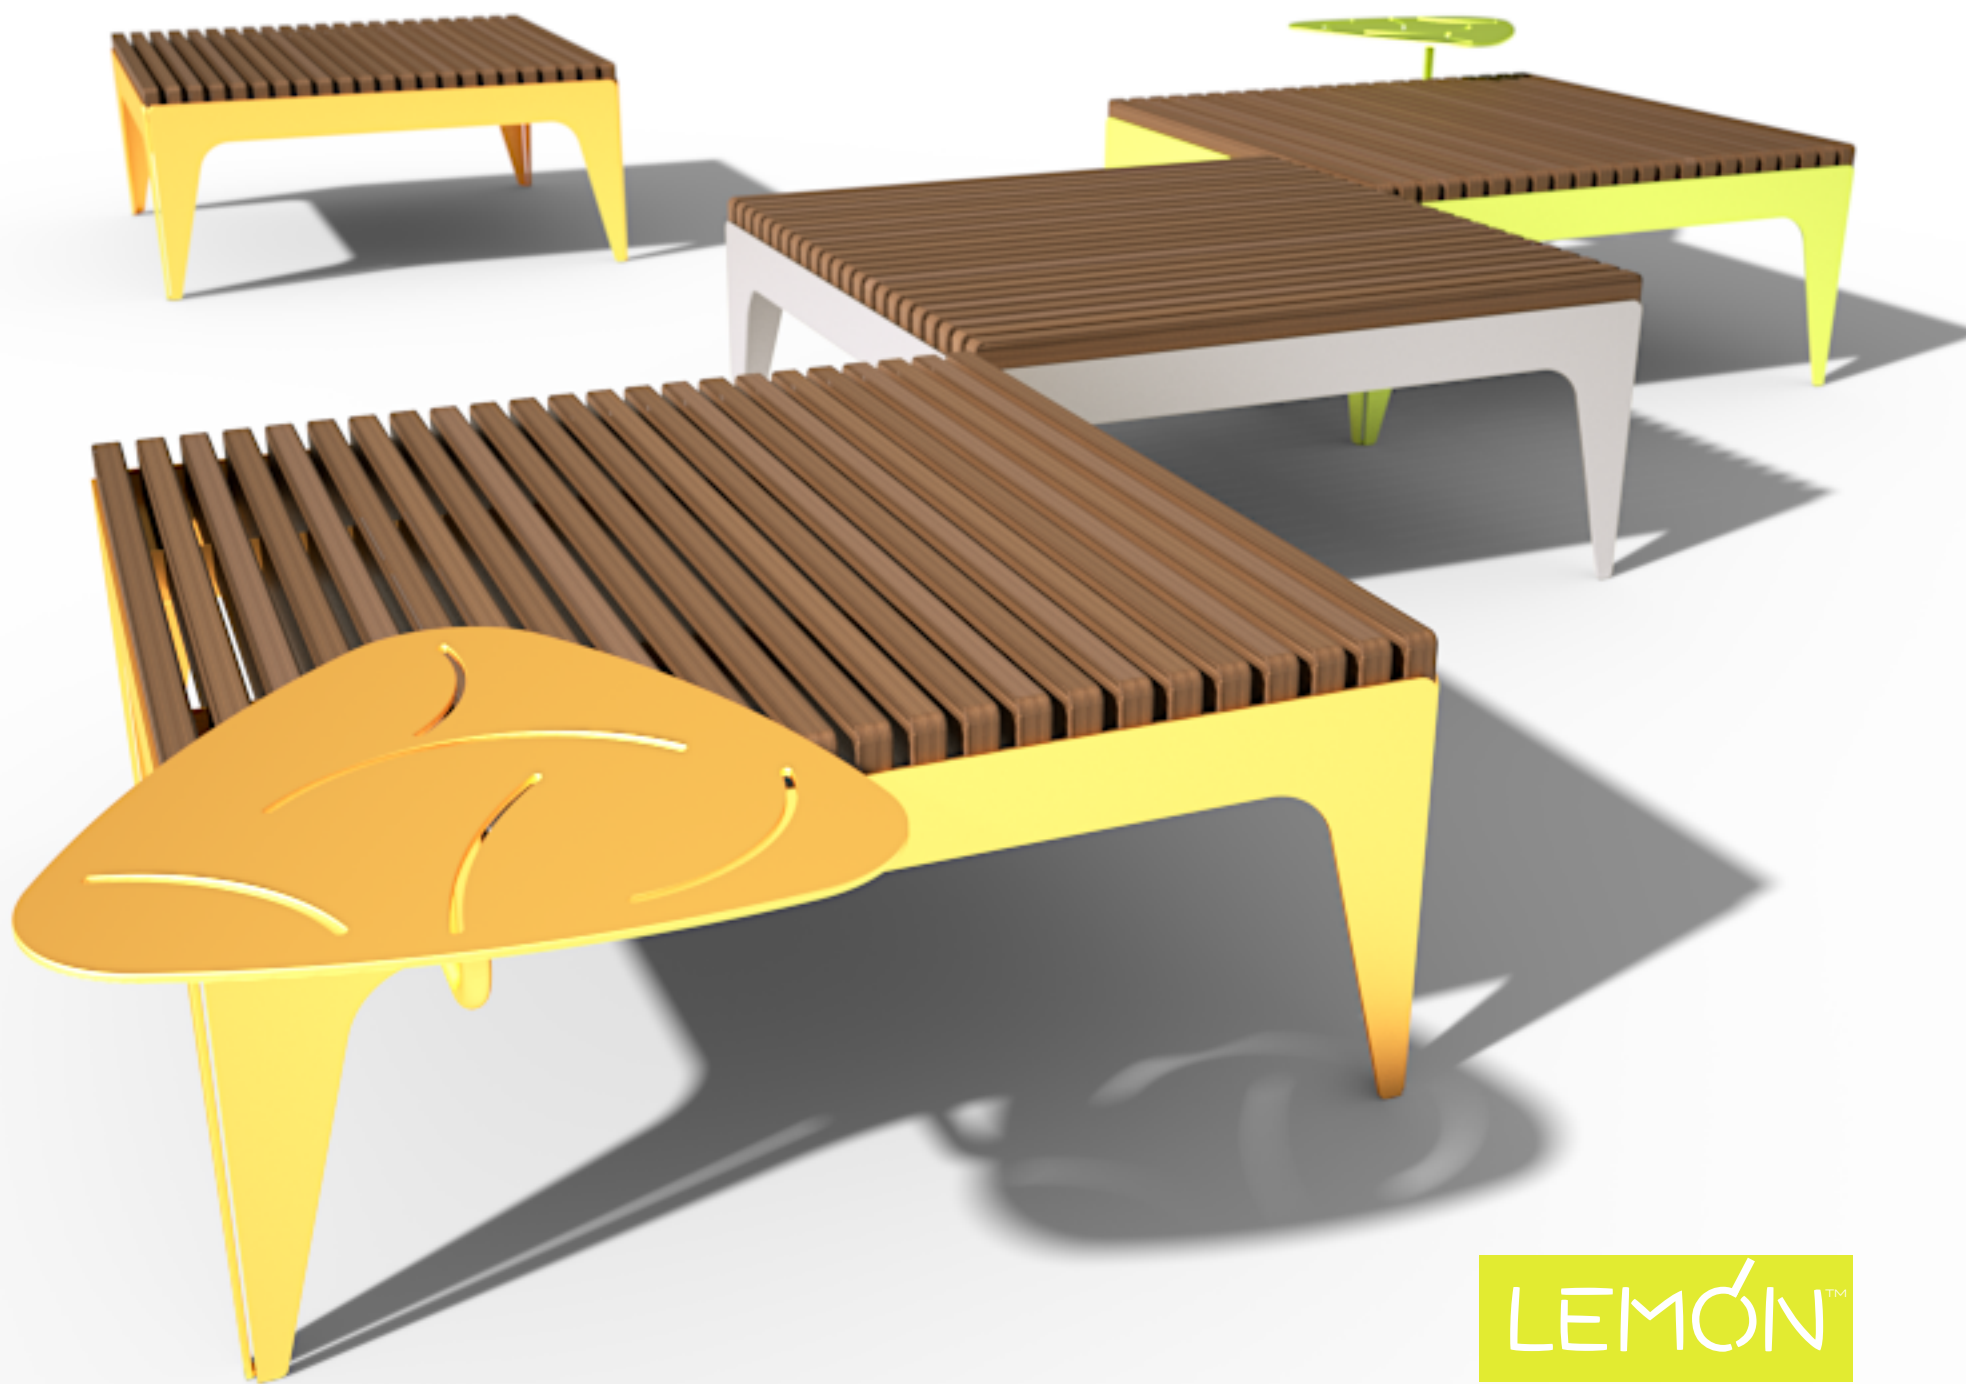

Monica T1

Urban Leisure Seating Elements

LEMÓN™
Design by LEMON