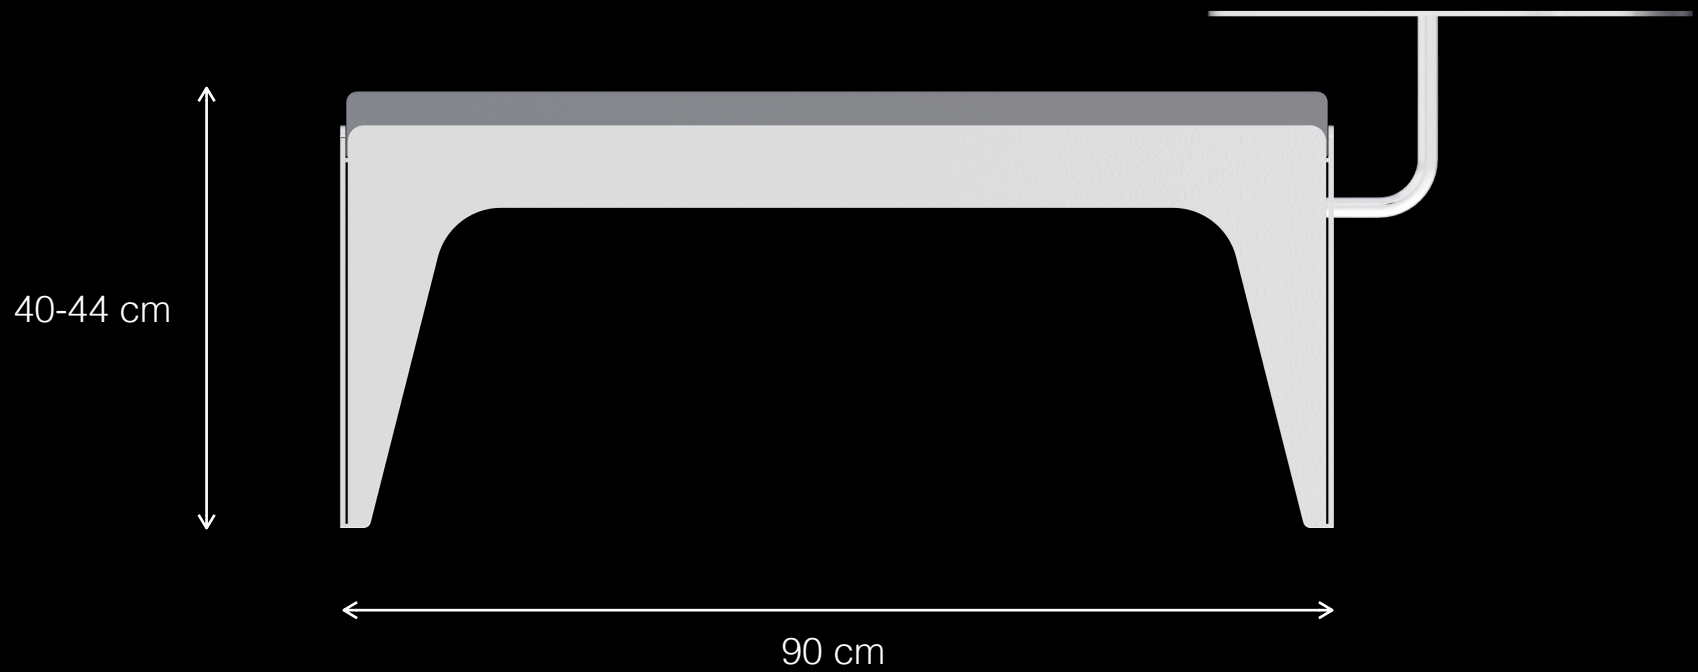

Monica T1
Urban Leisure Seating Elements

LEMÓN™

Design by LEMON

Monica T1
Urban Leisure Seating Elements

LEMÓN™
Design by LEMON

Materials & Finishes

Base: Epoxy/Polyester Coated Metal

/Aluminum