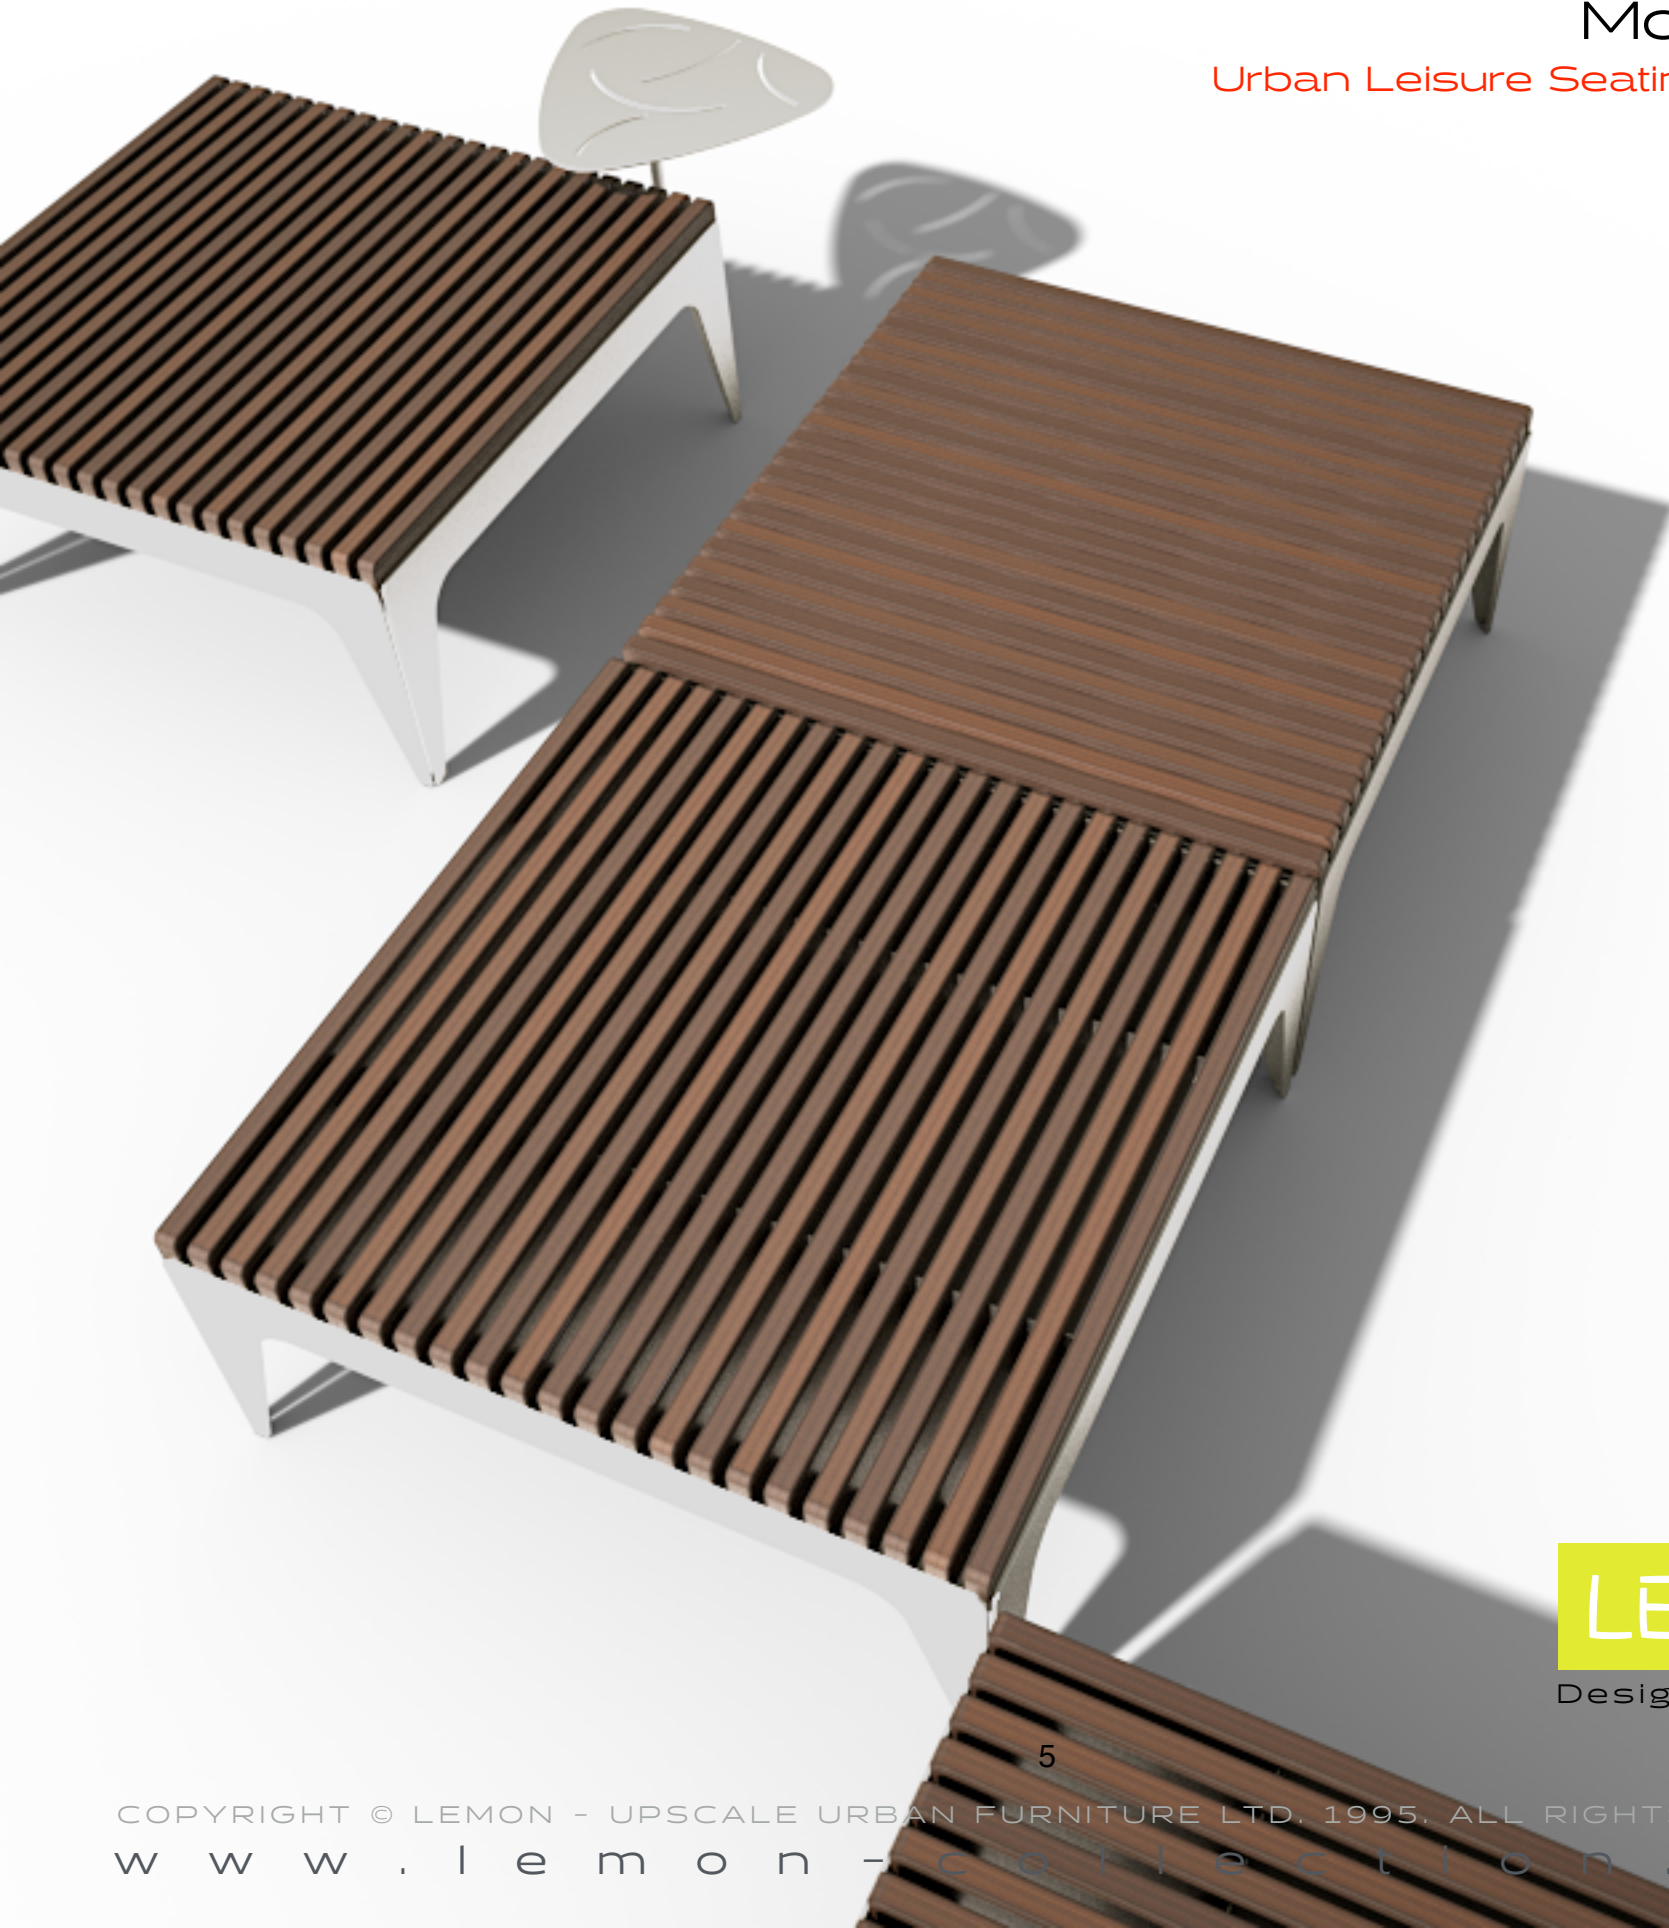

Monica T1
Urban Leisure Seating Elements

LEMÓN™
Design by LEMON