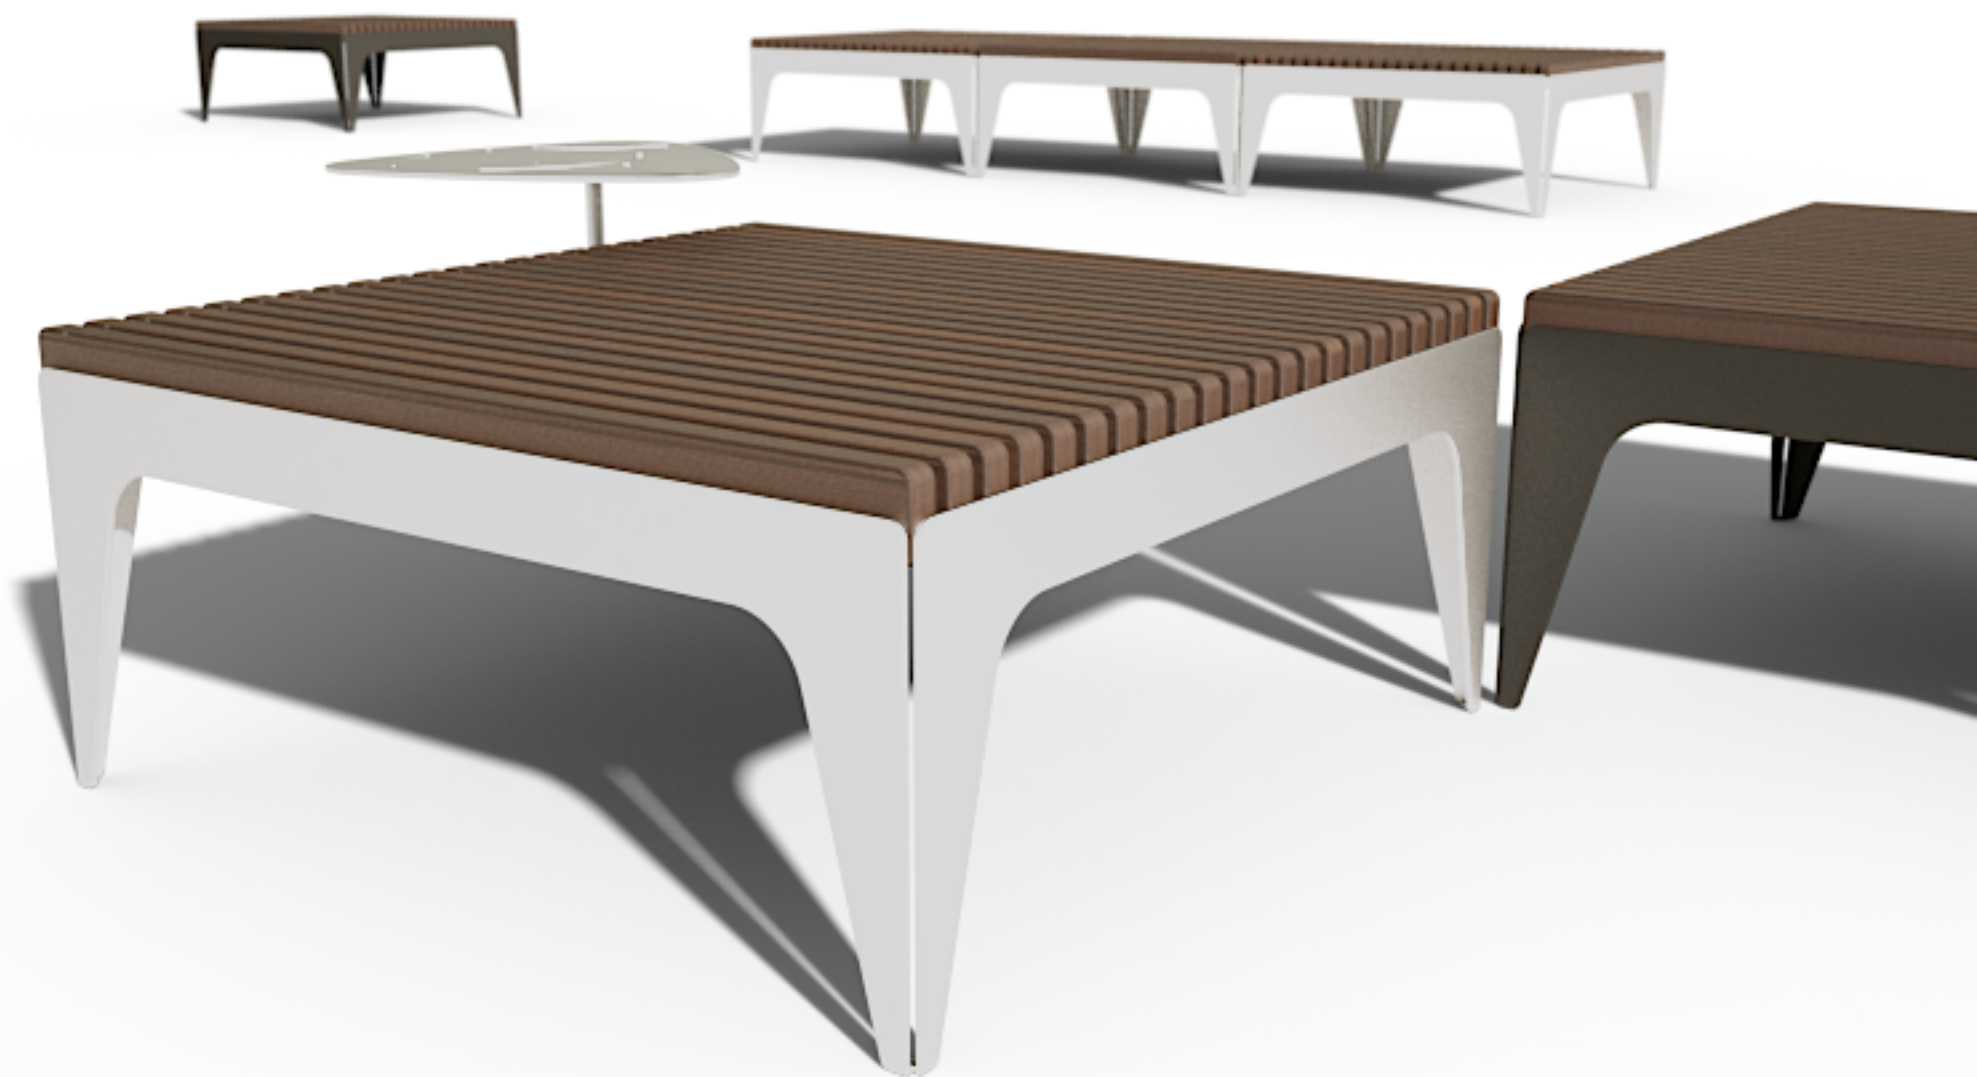

Monica

Urban Leisure Seating Elements

Monica is an elegant seating system for urban public spaces and garden environments. The system uses simple clean lines and made of high quality materials.

Design by LEMON

LEMÓN™
Design by LEMON

Monica T1

Urban Leisure Seating Elements

LEMÓN™
Design by LEMON

Monica T1
Urban Leisure Seating Elements

LEMÓN™
Design by LEMON

Monica T1
Urban Leisure Seating Elements

LEMÓN™
Design by LEMON

Monica T1
Urban Leisure Seating Elements

LEMÓN™

Design by LEMON

Monica T1
Urban Leisure Seating Elements

LEMÓN™
Design by LEMON

Materials & Finishes

Base: Epoxy/Polyester Coated Metal

/Aluminum