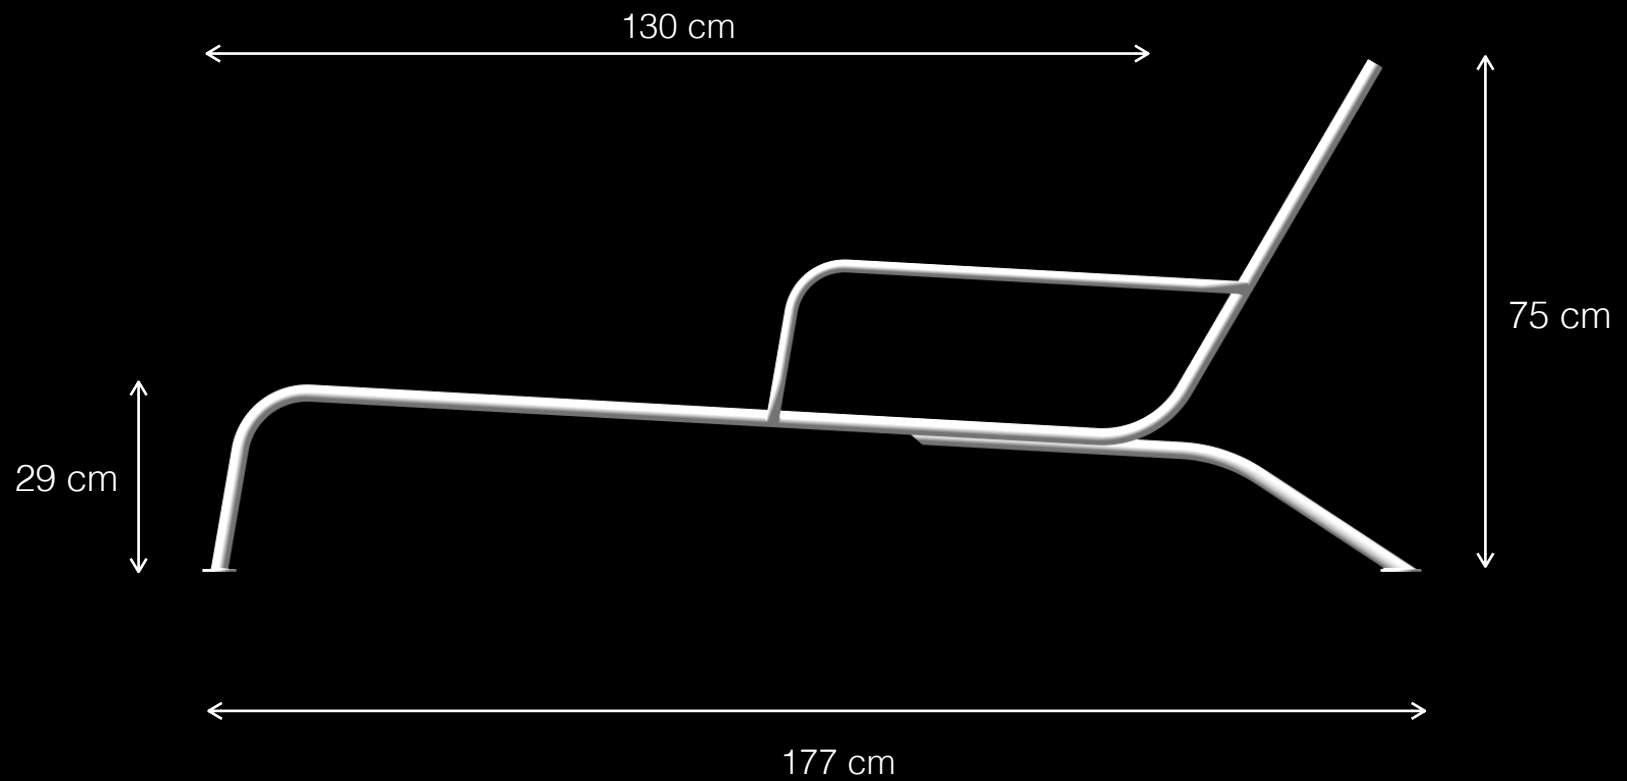

LEMÓN™

Design by LEMON

Monro T1

Urban Leisure Seating Elements

LEMÓN™
Design by LEMON

Materials & Finishes

Base: Epoxy/Polyester Coated Metal

/Brushed Stainless Steel