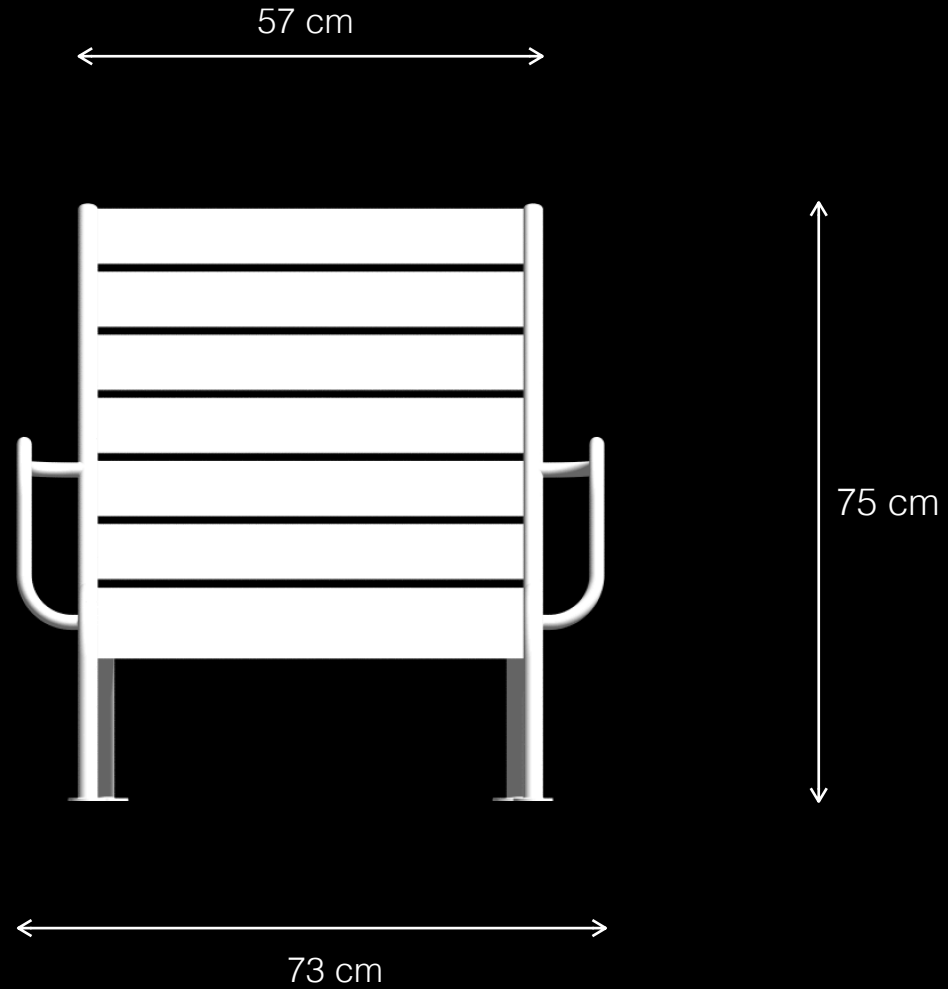

LEMÓN™

Design by LEMON

Monro T1

Urban Leisure Seating Elements

LEMÓN™
Design by LEMON

Materials & Finishes

Base: Epoxy/Polyester Coated Metal

/Brushed Stainless Steel