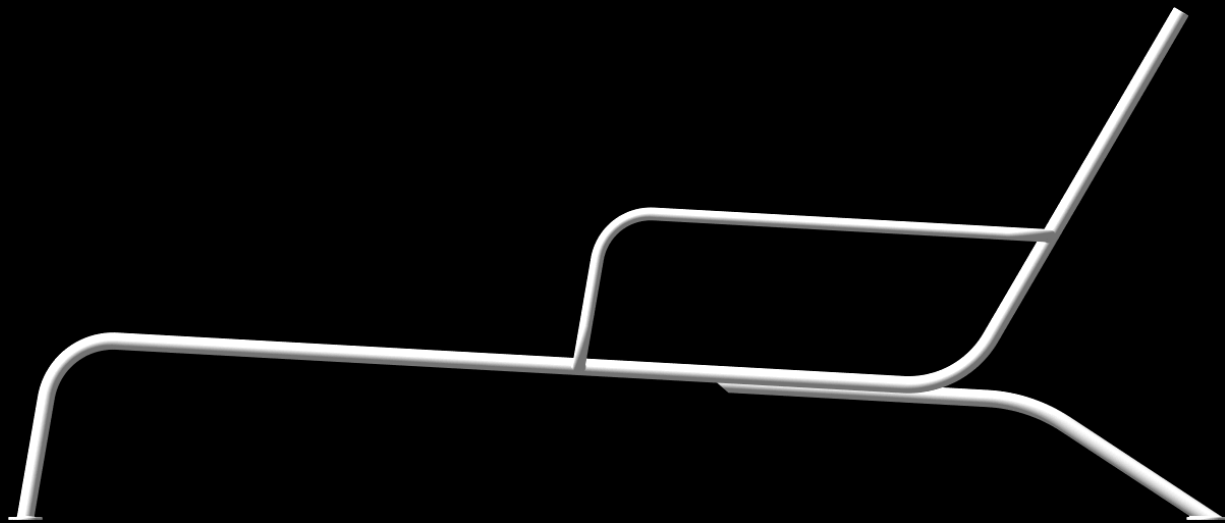

Monro

Urban Leisure Seating Elements

Monro is an elegant seating system for urban public spaces and garden environments. The system uses simple clean lines and made of high quality materials.

Design by LEMON

Monro

Urban Leisure Seating Elements

T 1

Design by LEMON

Monro T1

Urban Leisure Seating Elements

LEMÓN™

Design by LEMON

LEMÓN™

Design by LEMON

Monro T1

Urban Leisure Seating Elements

LEMÓN™
Design by LEMON

Materials & Finishes

Base: Epoxy/Polyester Coated Metal

/Brushed Stainless Steel