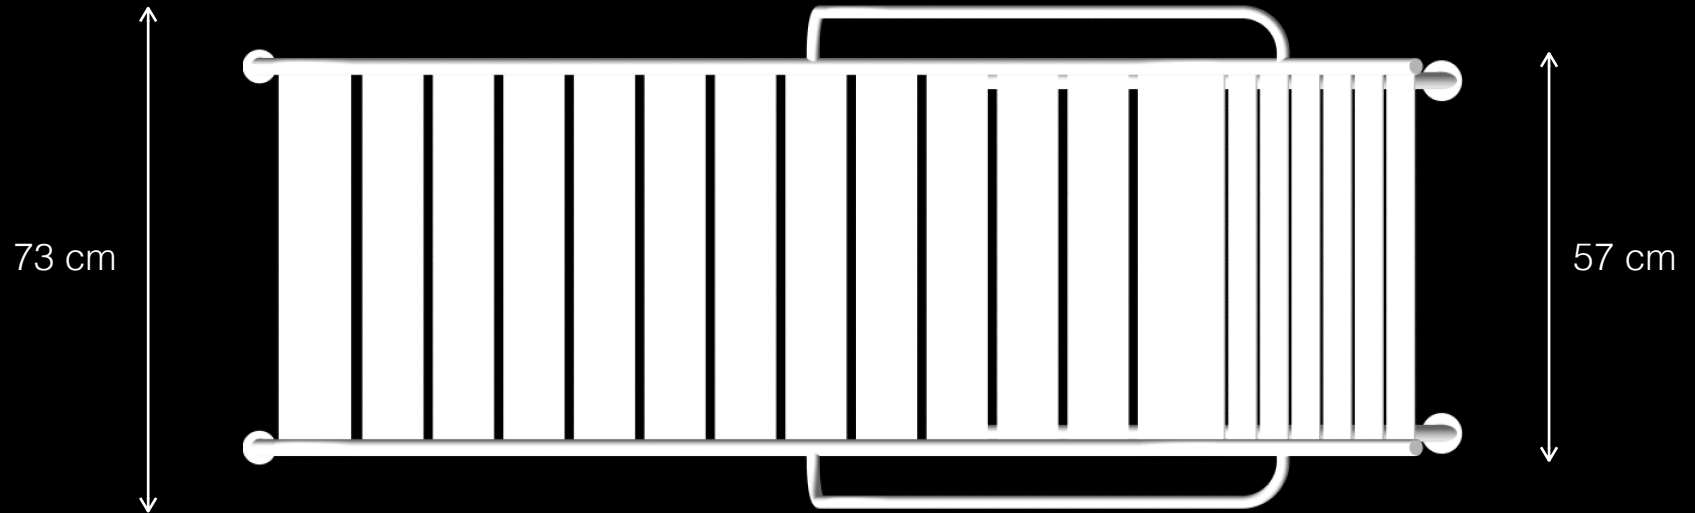

LEMÓN™

Design by LEMON

Monro T1

Urban Leisure Seating Elements

LEMÓN™
Design by LEMON

Materials & Finishes

Base: Epoxy/Polyester Coated Metal

/Brushed Stainless Steel