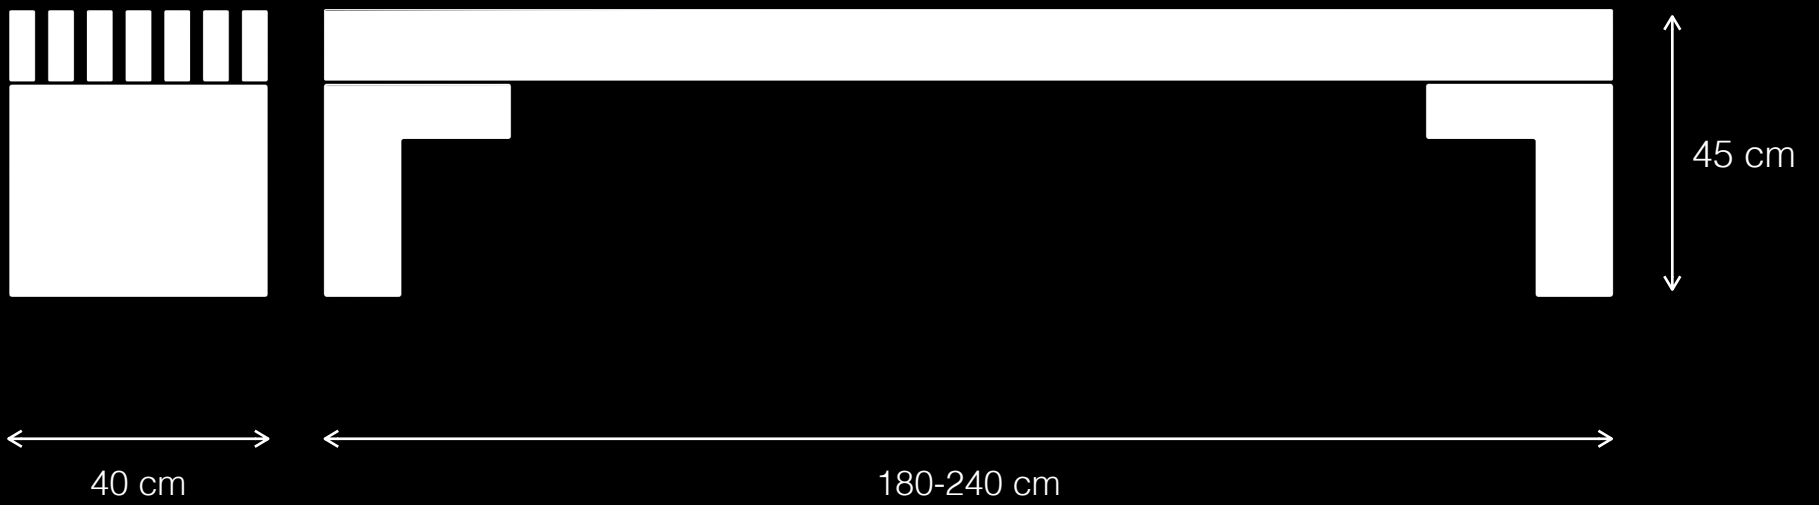

Design by LEMON

Napoli T1

Urban Leisure Seating Elements

LEMÓN™

Design by LEMON

Materials & Finishes

Base: Architectural Concrete

Supports: Epoxy/Polyester Coated Metal