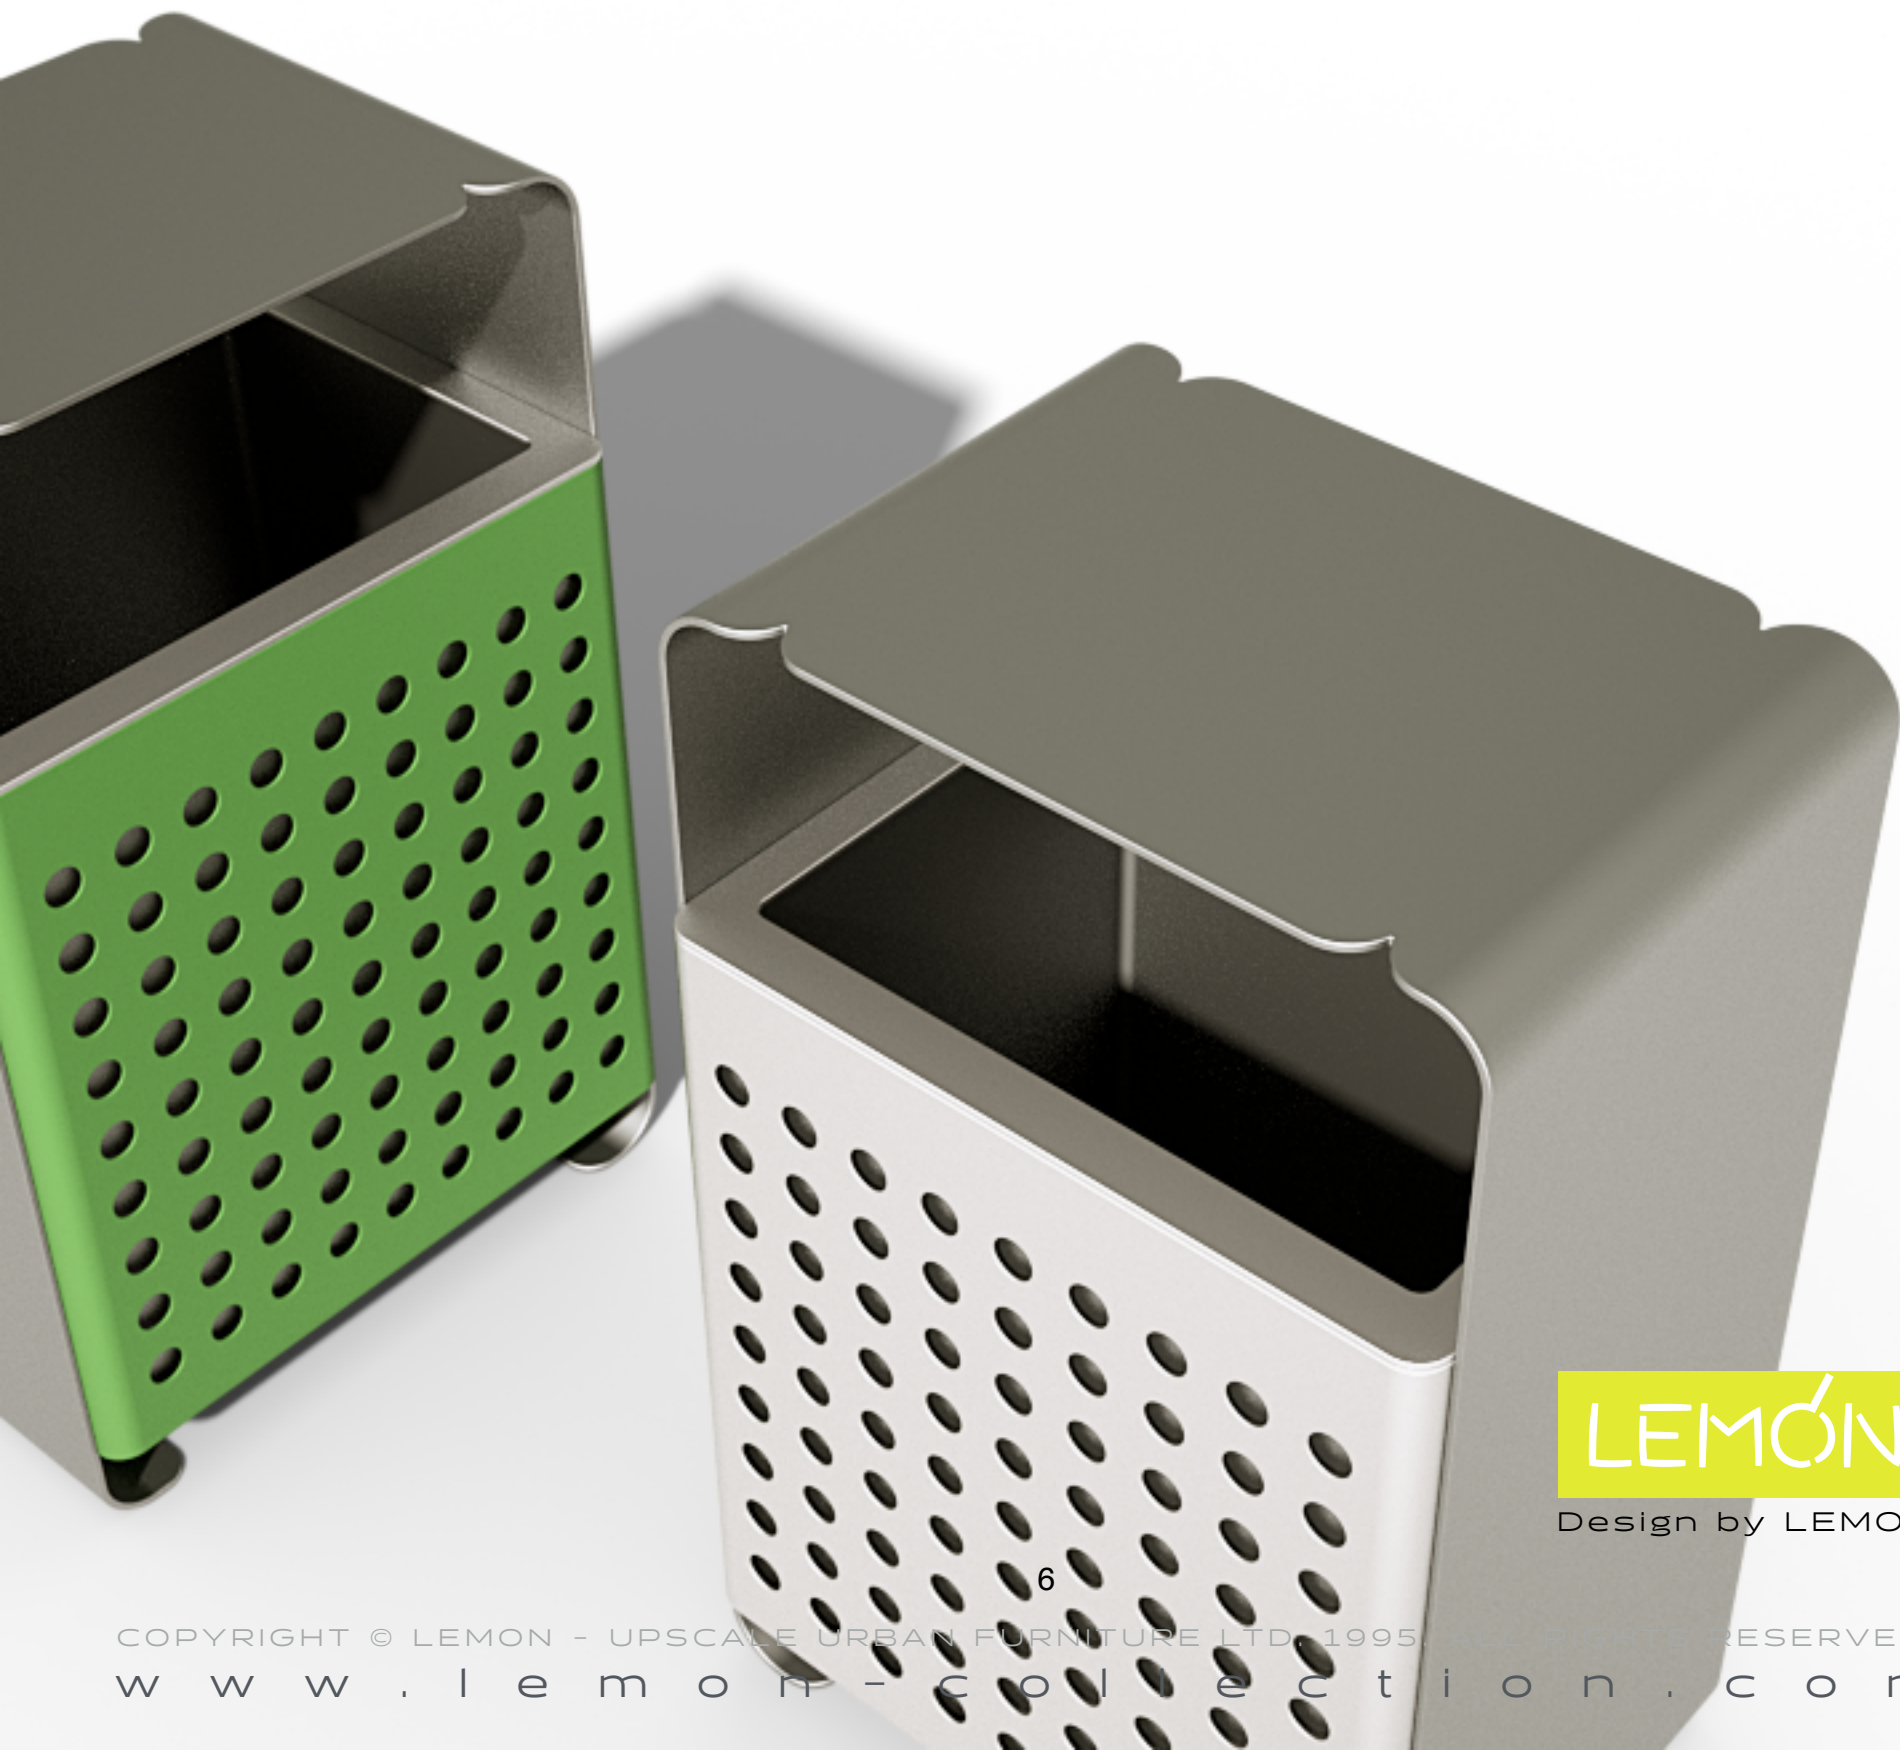

Navaro T1

Trash Bins for Urban Spaces

LEMÓN™

Design by LEMON

6

COPYRIGHT © LEMON - UPSCALE URBAN FURNITURE LTD. 1995. ALL RIGHTS RESERVED.

www.lemón-collection.com