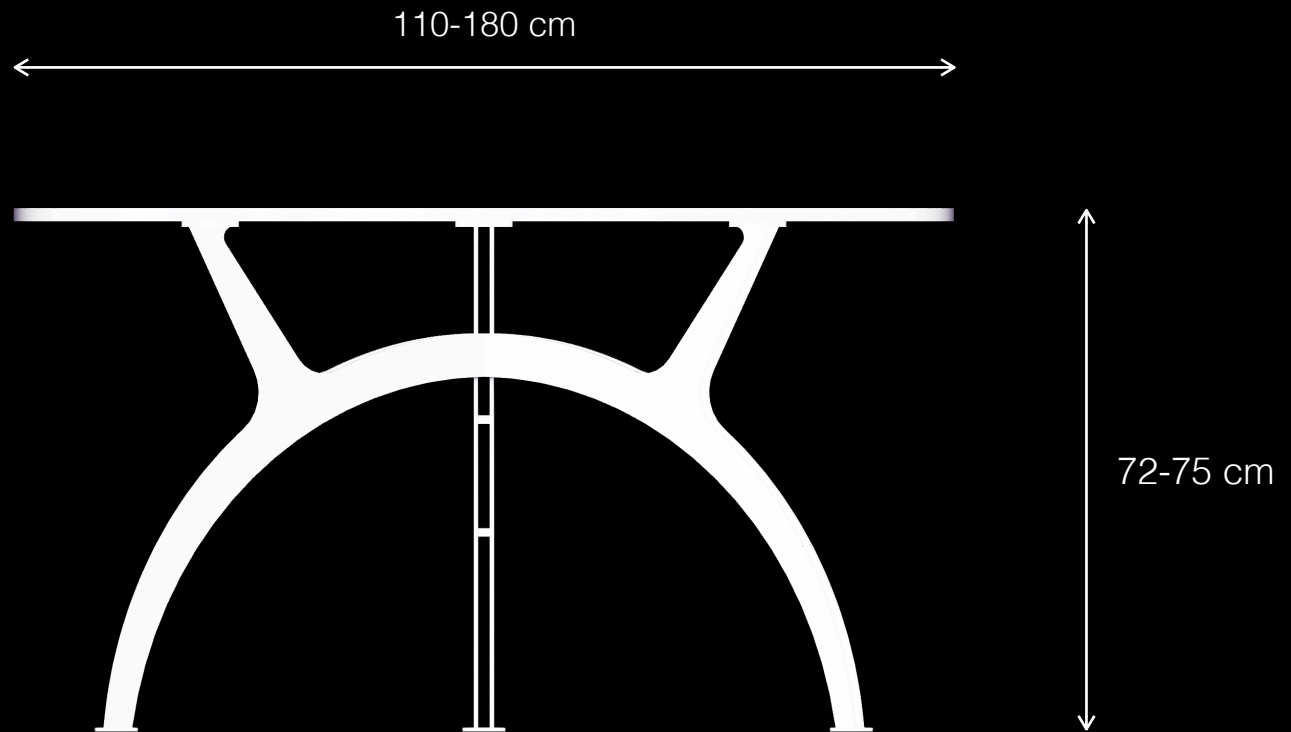

LEMÓN™

Design by LEMON

Navigator T1
Tables

LEMÓN™

Design by LEMON

Materials & Finishes

Aluminum

Epoxy/Polyester Coated Metal