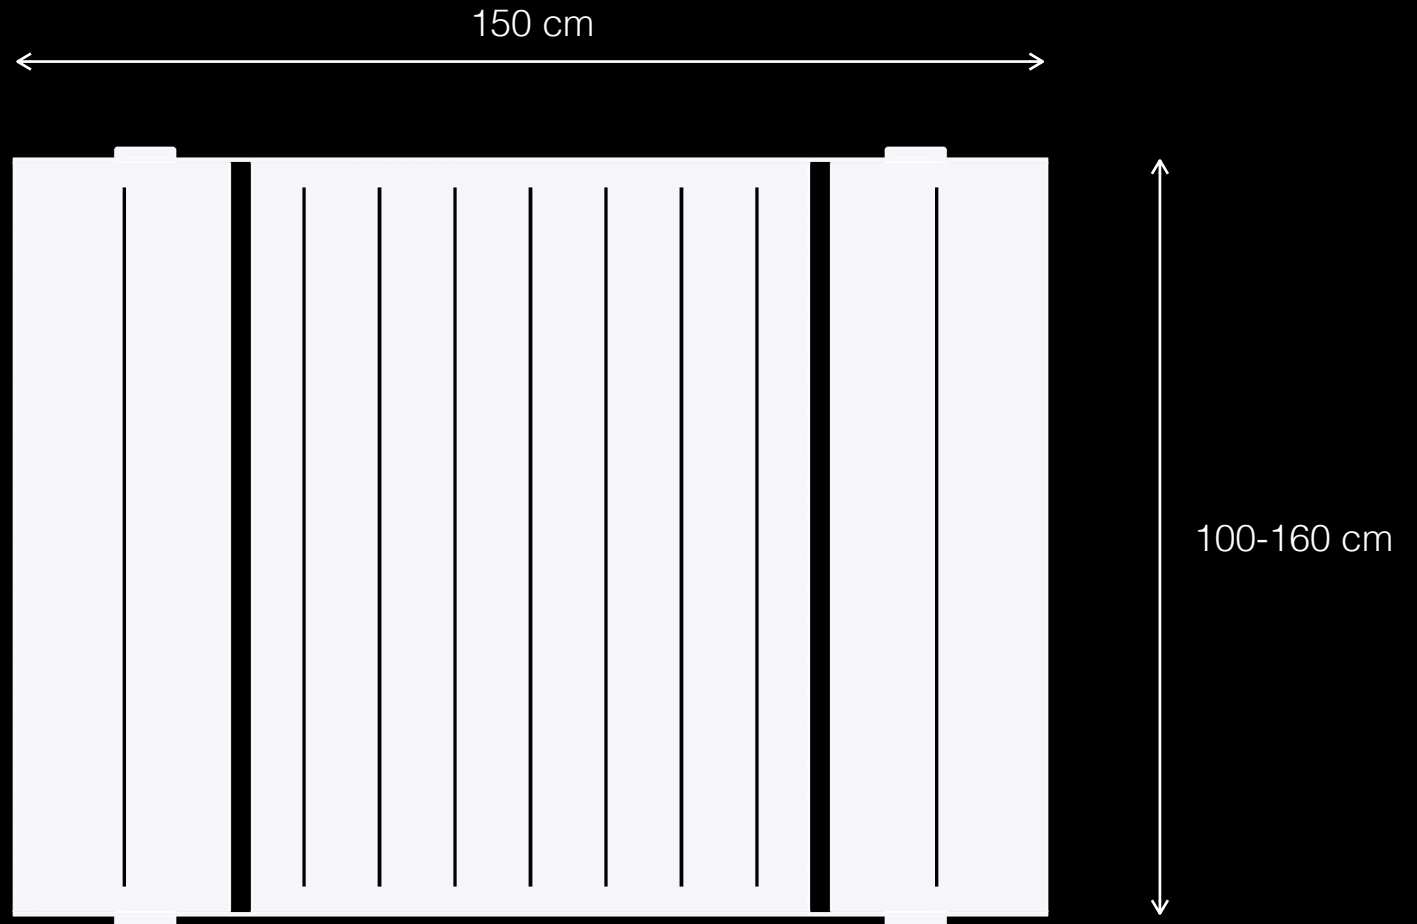

Nazarin T1

Urban Leisure Table Elements

LEMÓN™

Design by LEMON

Nazarin T1

Urban Leisure Table Elements

LEMÓN™

Design by LEMON