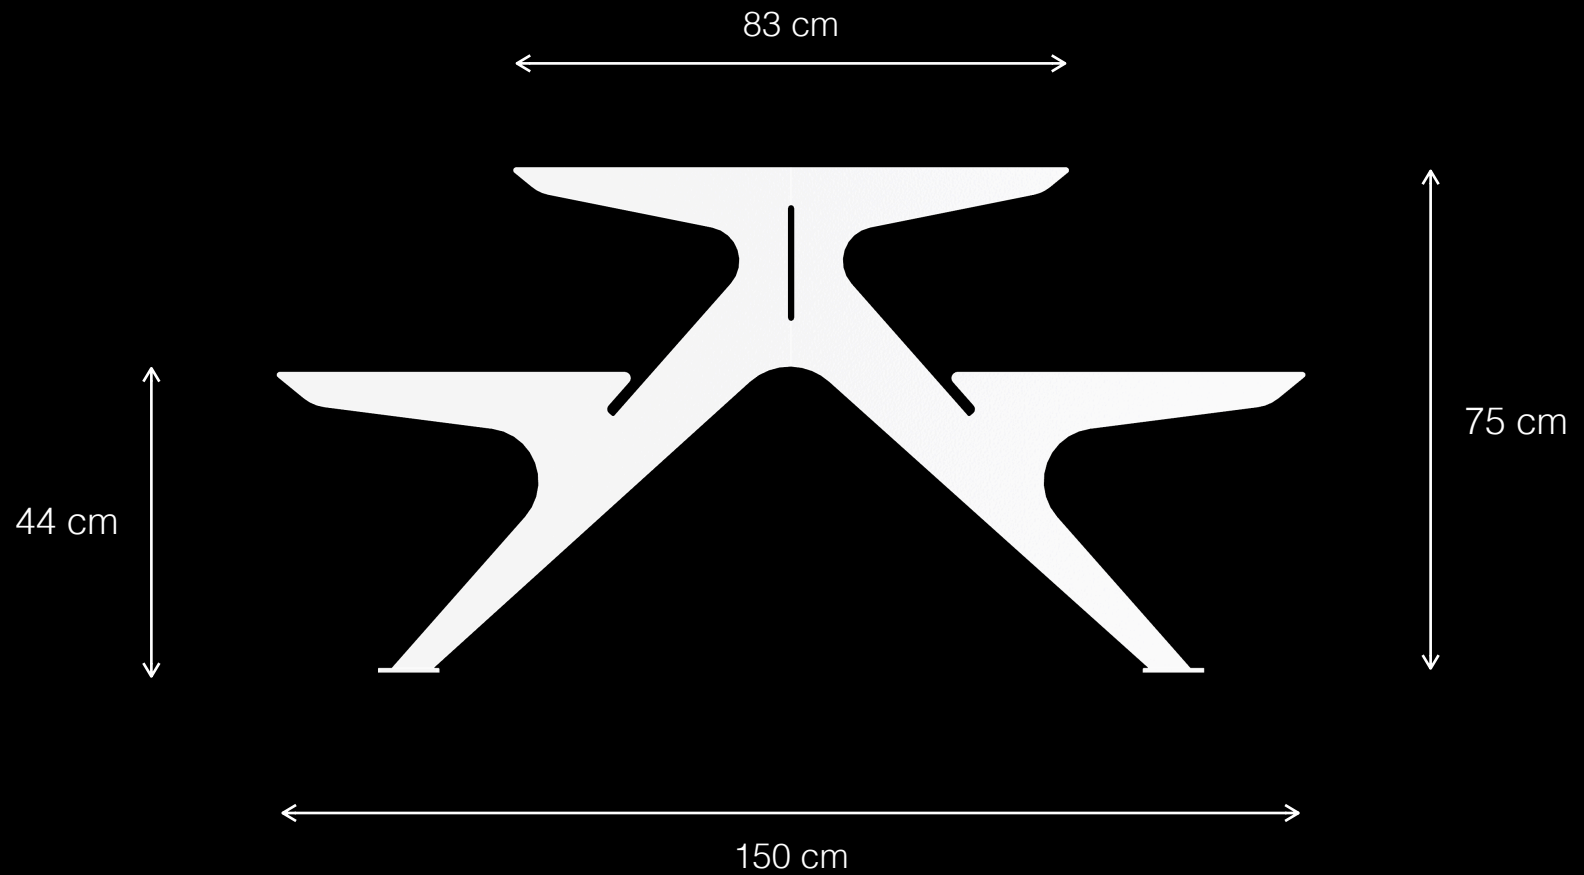

Nazarin T1

Urban Leisure Table Elements

LEMÓN™

Design by LEMON

Nazarin T1

Urban Leisure Table Elements

LEMÓN™

Design by LEMON