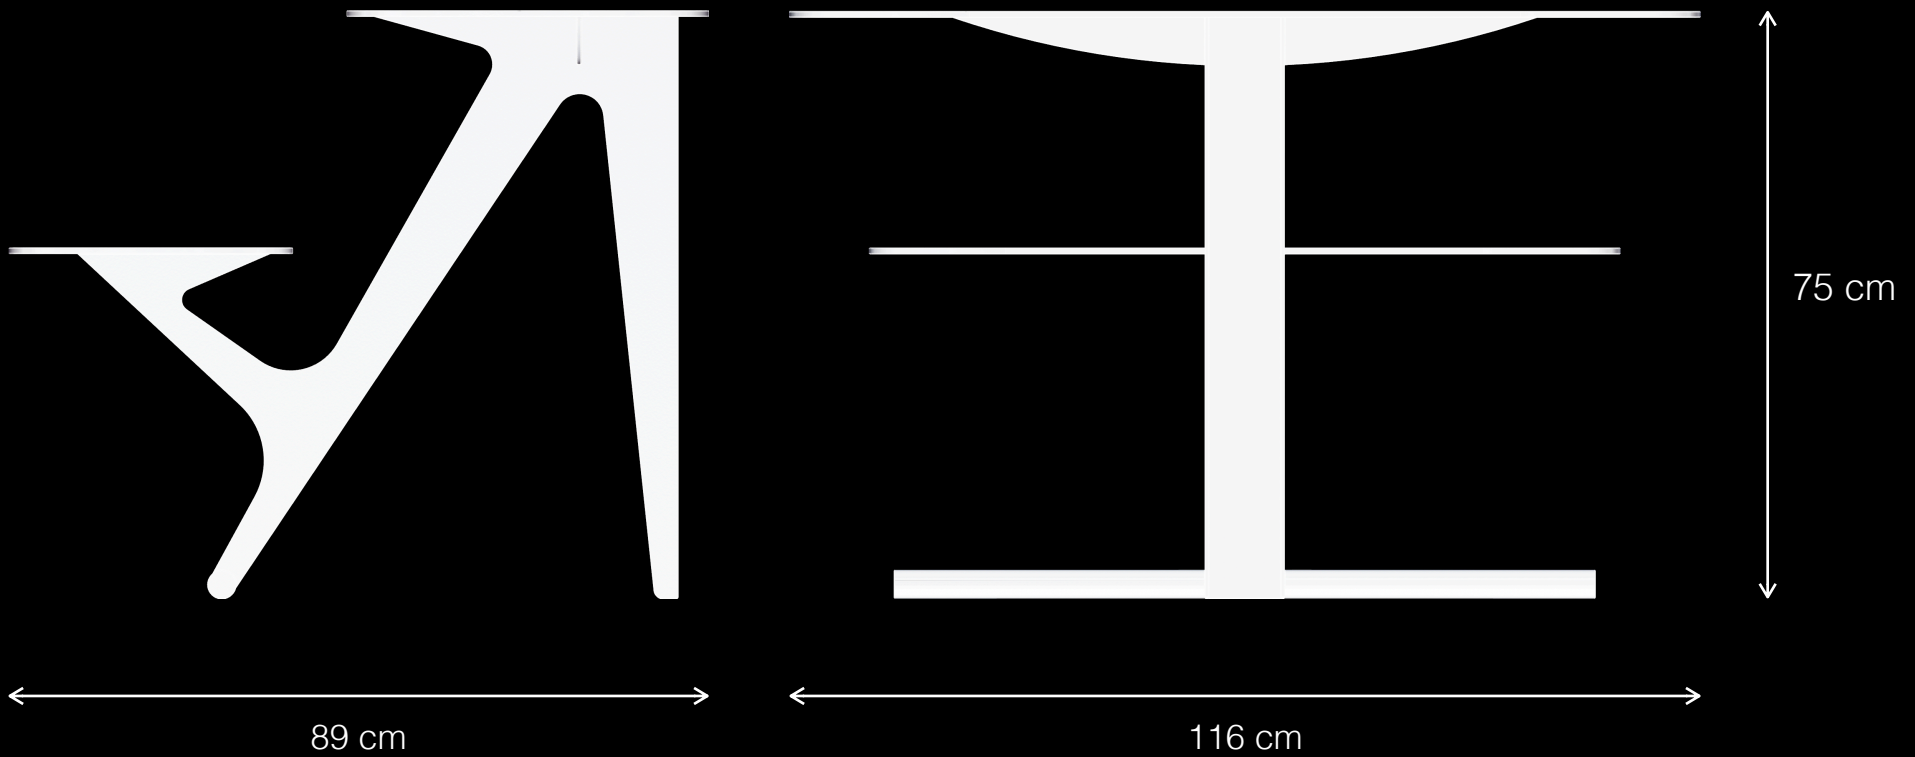

Nikola T1 & T2  
Urban Leisure Table Elements

LEMÓN™  
Design by LEMON

Materials & Finishes

Base: Epoxy/Polyester Coated Metal  
/Aluminum

U P S C A L E  
U R B A N  
F U R N I T U R E

LEMON TLV: [office@lemon-collection.com](mailto:office@lemon-collection.com)