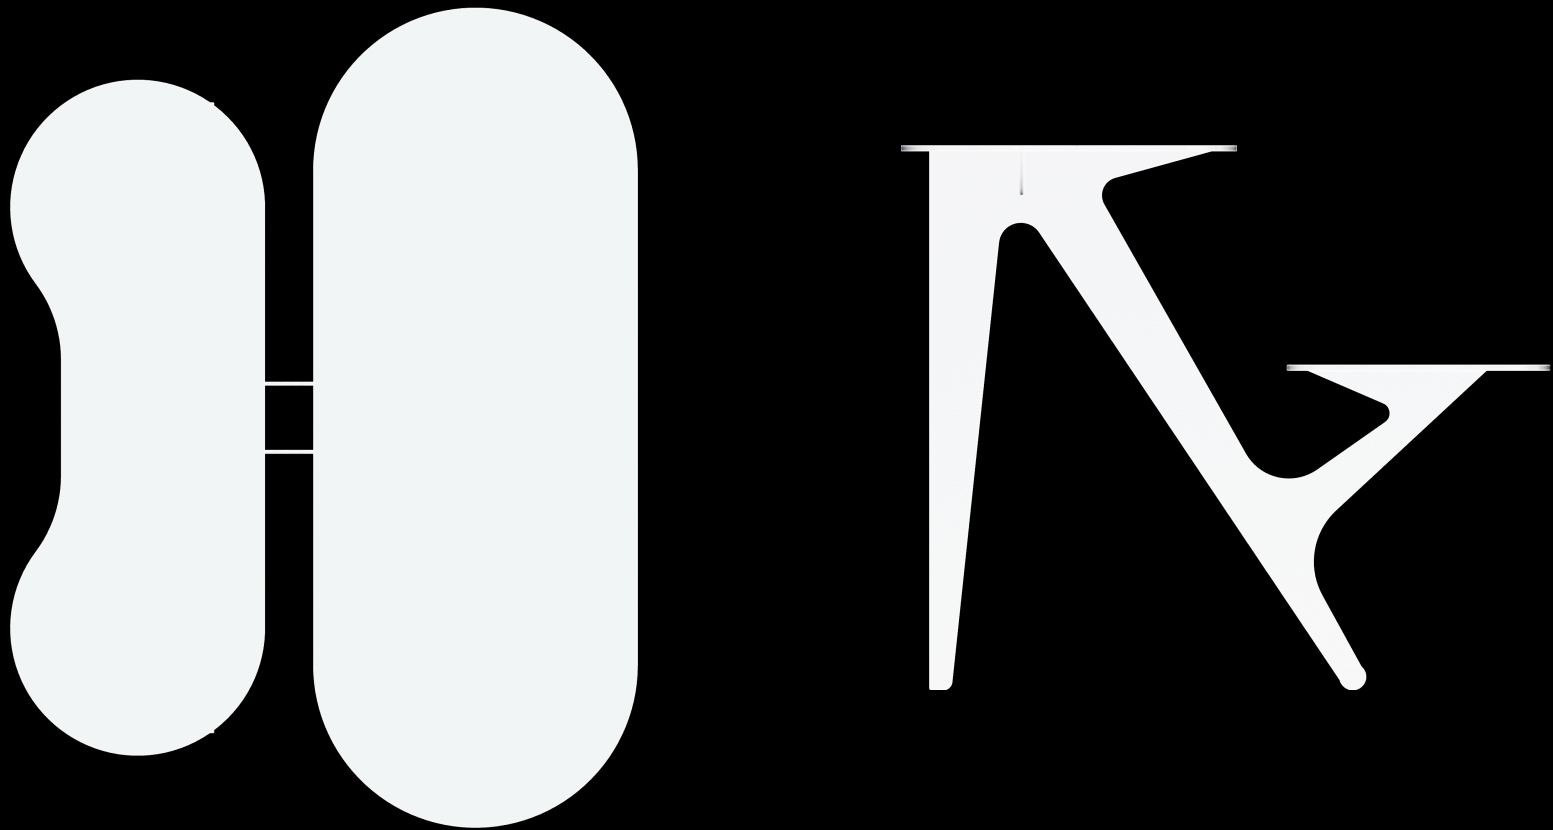

Nikola

Urban Leisure Table Elements

T 2

Design by LEMON