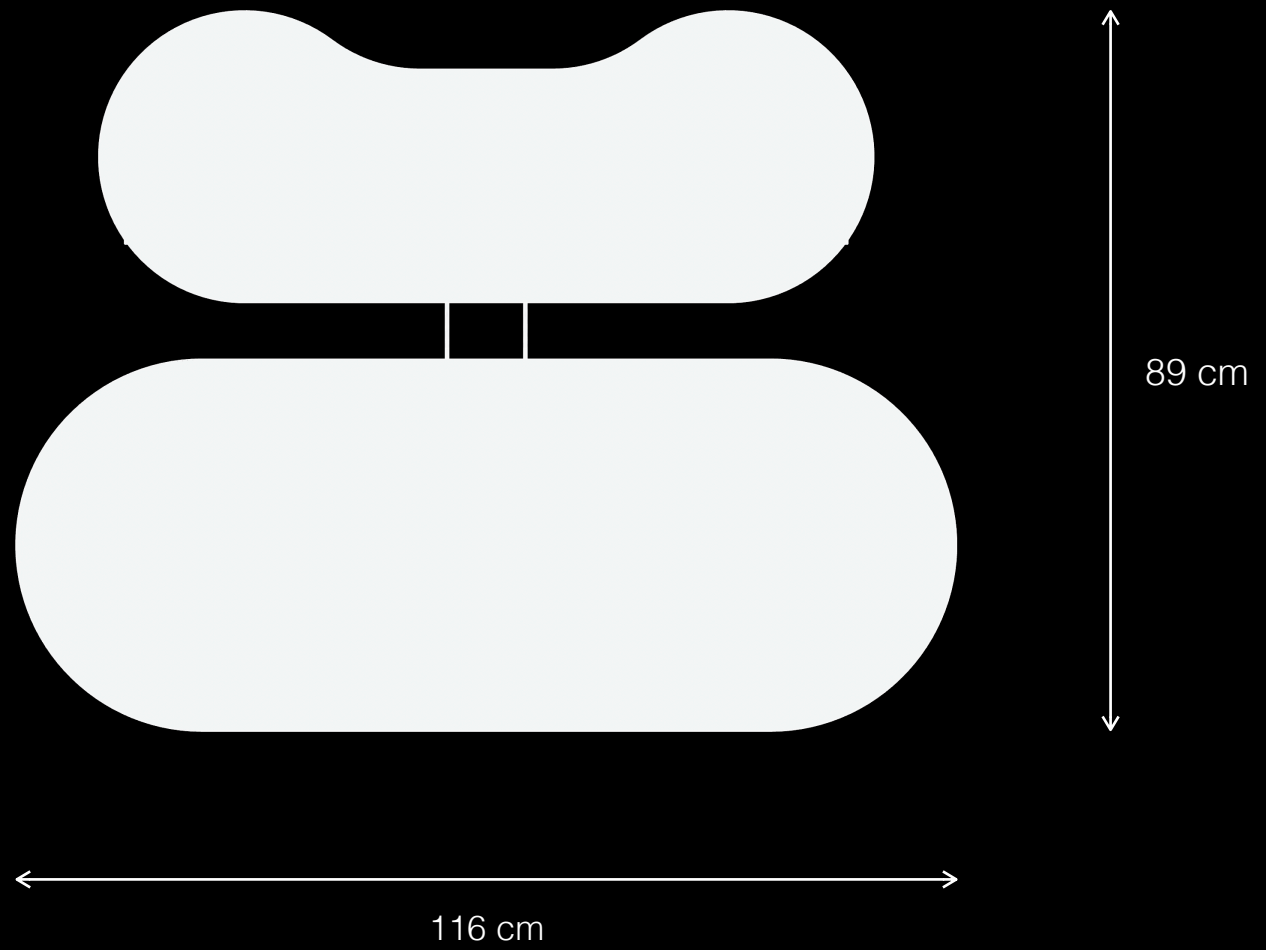

Nikola T1 & T2  
Urban Leisure Table Elements

LEMÓN™  
Design by LEMON

Materials & Finishes

Base: Epoxy/Polyester Coated Metal  
/Aluminum

U P S C A L E  
U R B A N  
F U R N I T U R E

LEMON TLV: [office@lemon-collection.com](mailto:office@lemon-collection.com)