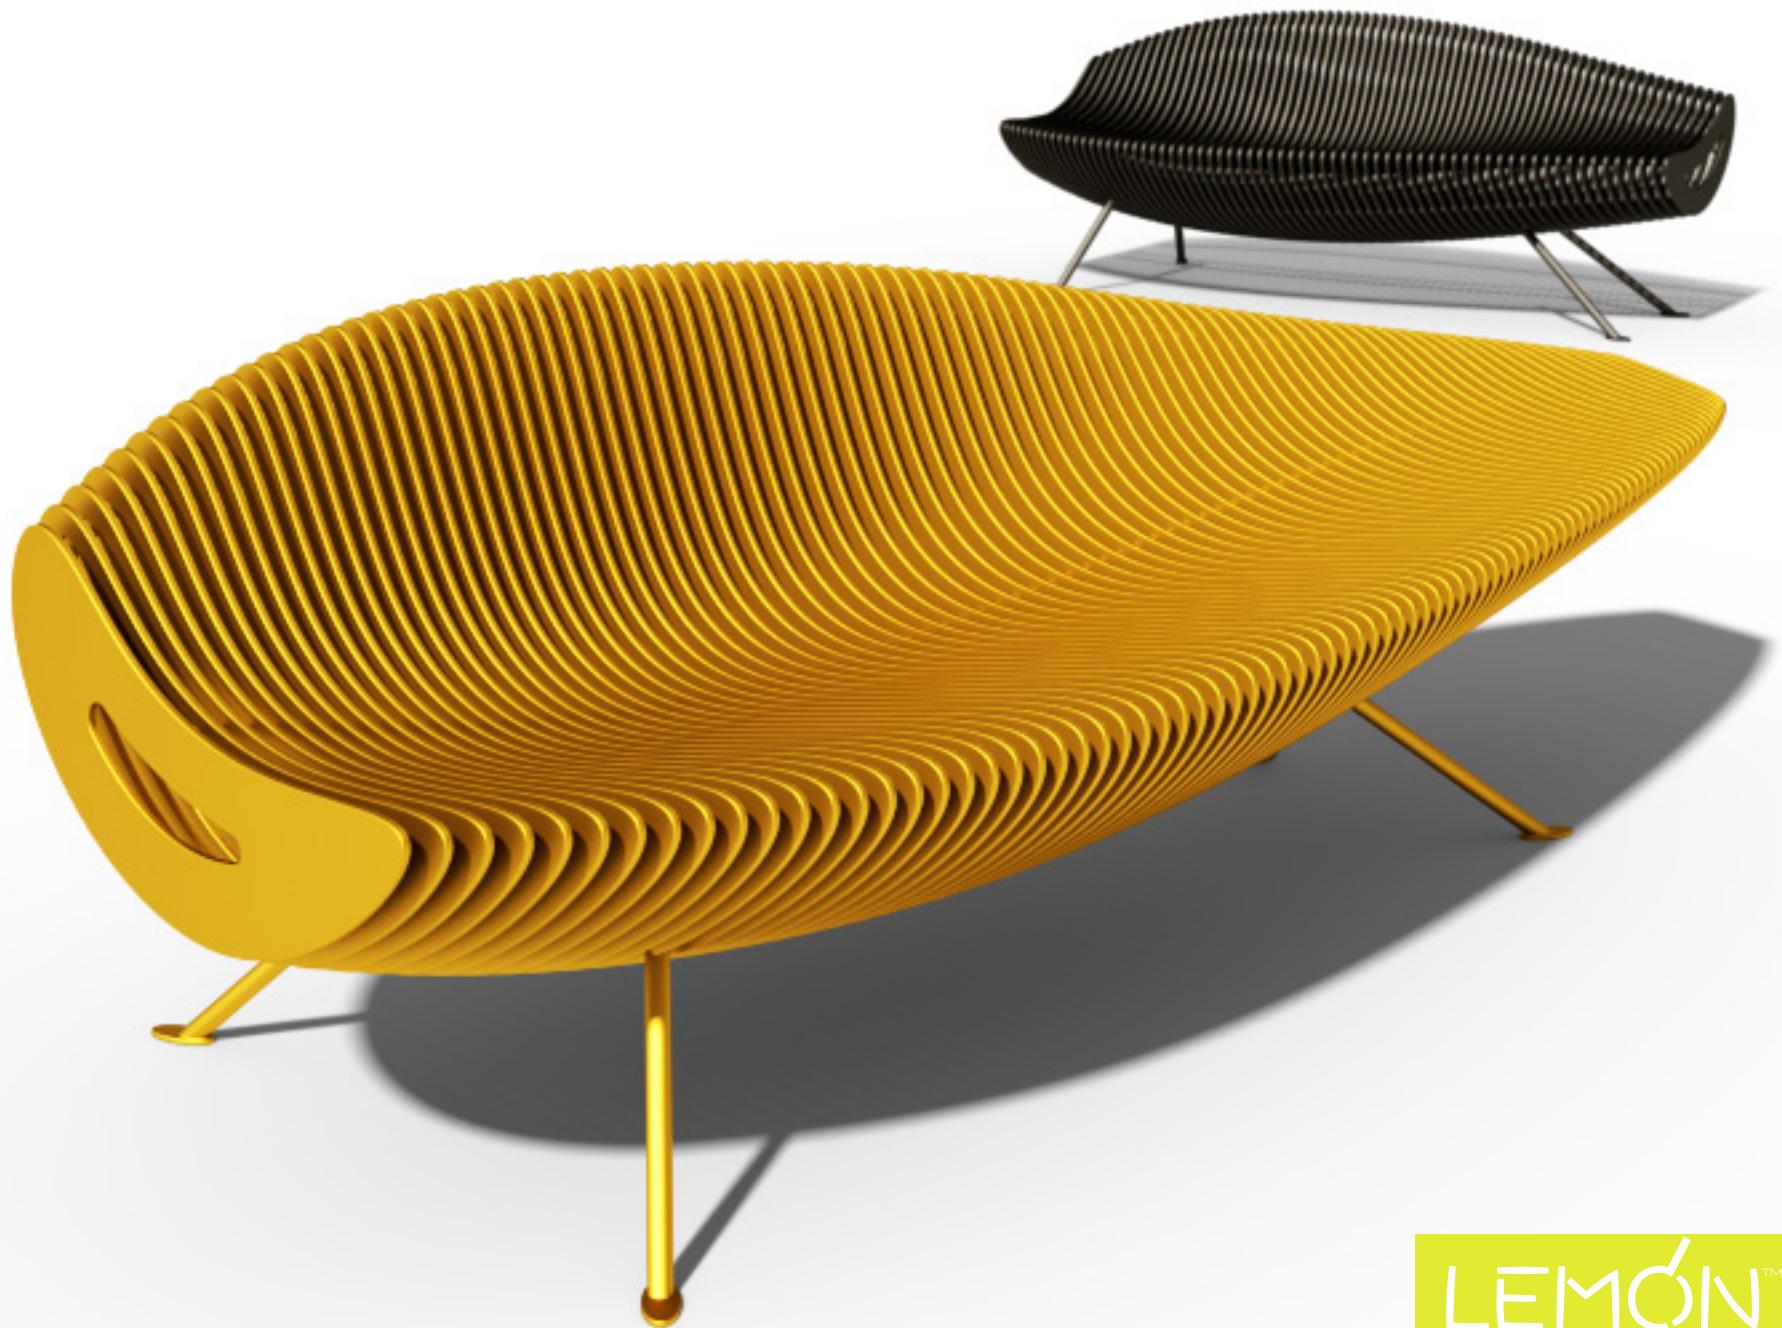

OLIVIA

LEMÓN™

OLIVIA

LEMÓN™

www.lemon-collection.com

Olivia

Urban Leisure Seating Elements

Olivia is an elegant seating system for urban public spaces and garden environments. The system uses simple clean lines and made of high quality materials.

Urban Leisure Seating Elements

LEMÓN™

Design by LEMON

OLIVIA

LEMÓN™

www.lemón-collection.com

Olivia T1

Urban Leisure Seating Elements