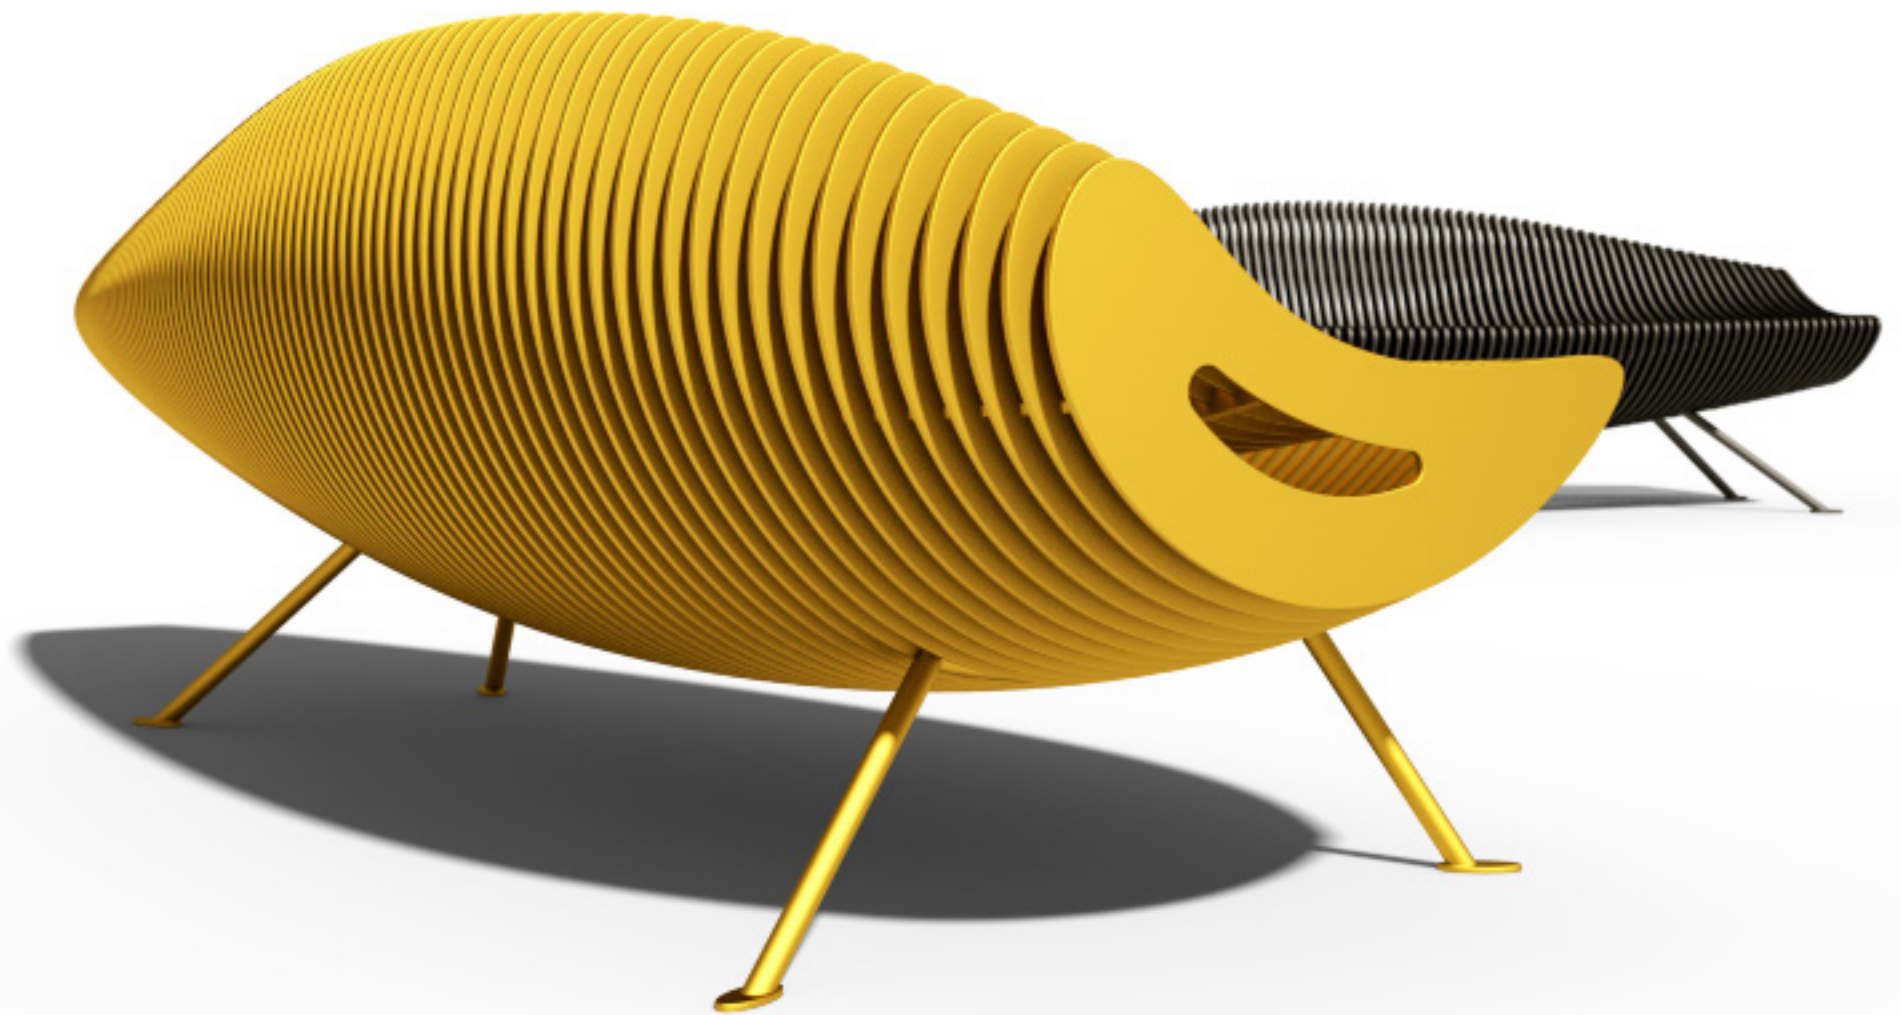

OLIVIA

LEMÓN™

OLIVIA

LEMÓN™

www.lemon-collection.com

Olivia

Urban Leisure Seating Elements

Olivia is an elegant seating system for urban public spaces and garden environments. The system uses simple clean lines and made of high quality materials.

LEMÓN™
Design by LEMON

OLIVIA

LEMÓN™

www.lemón-collection.com

Olivia T1

Urban Leisure Seating Elements

LEMÓN™

Design by LEMON