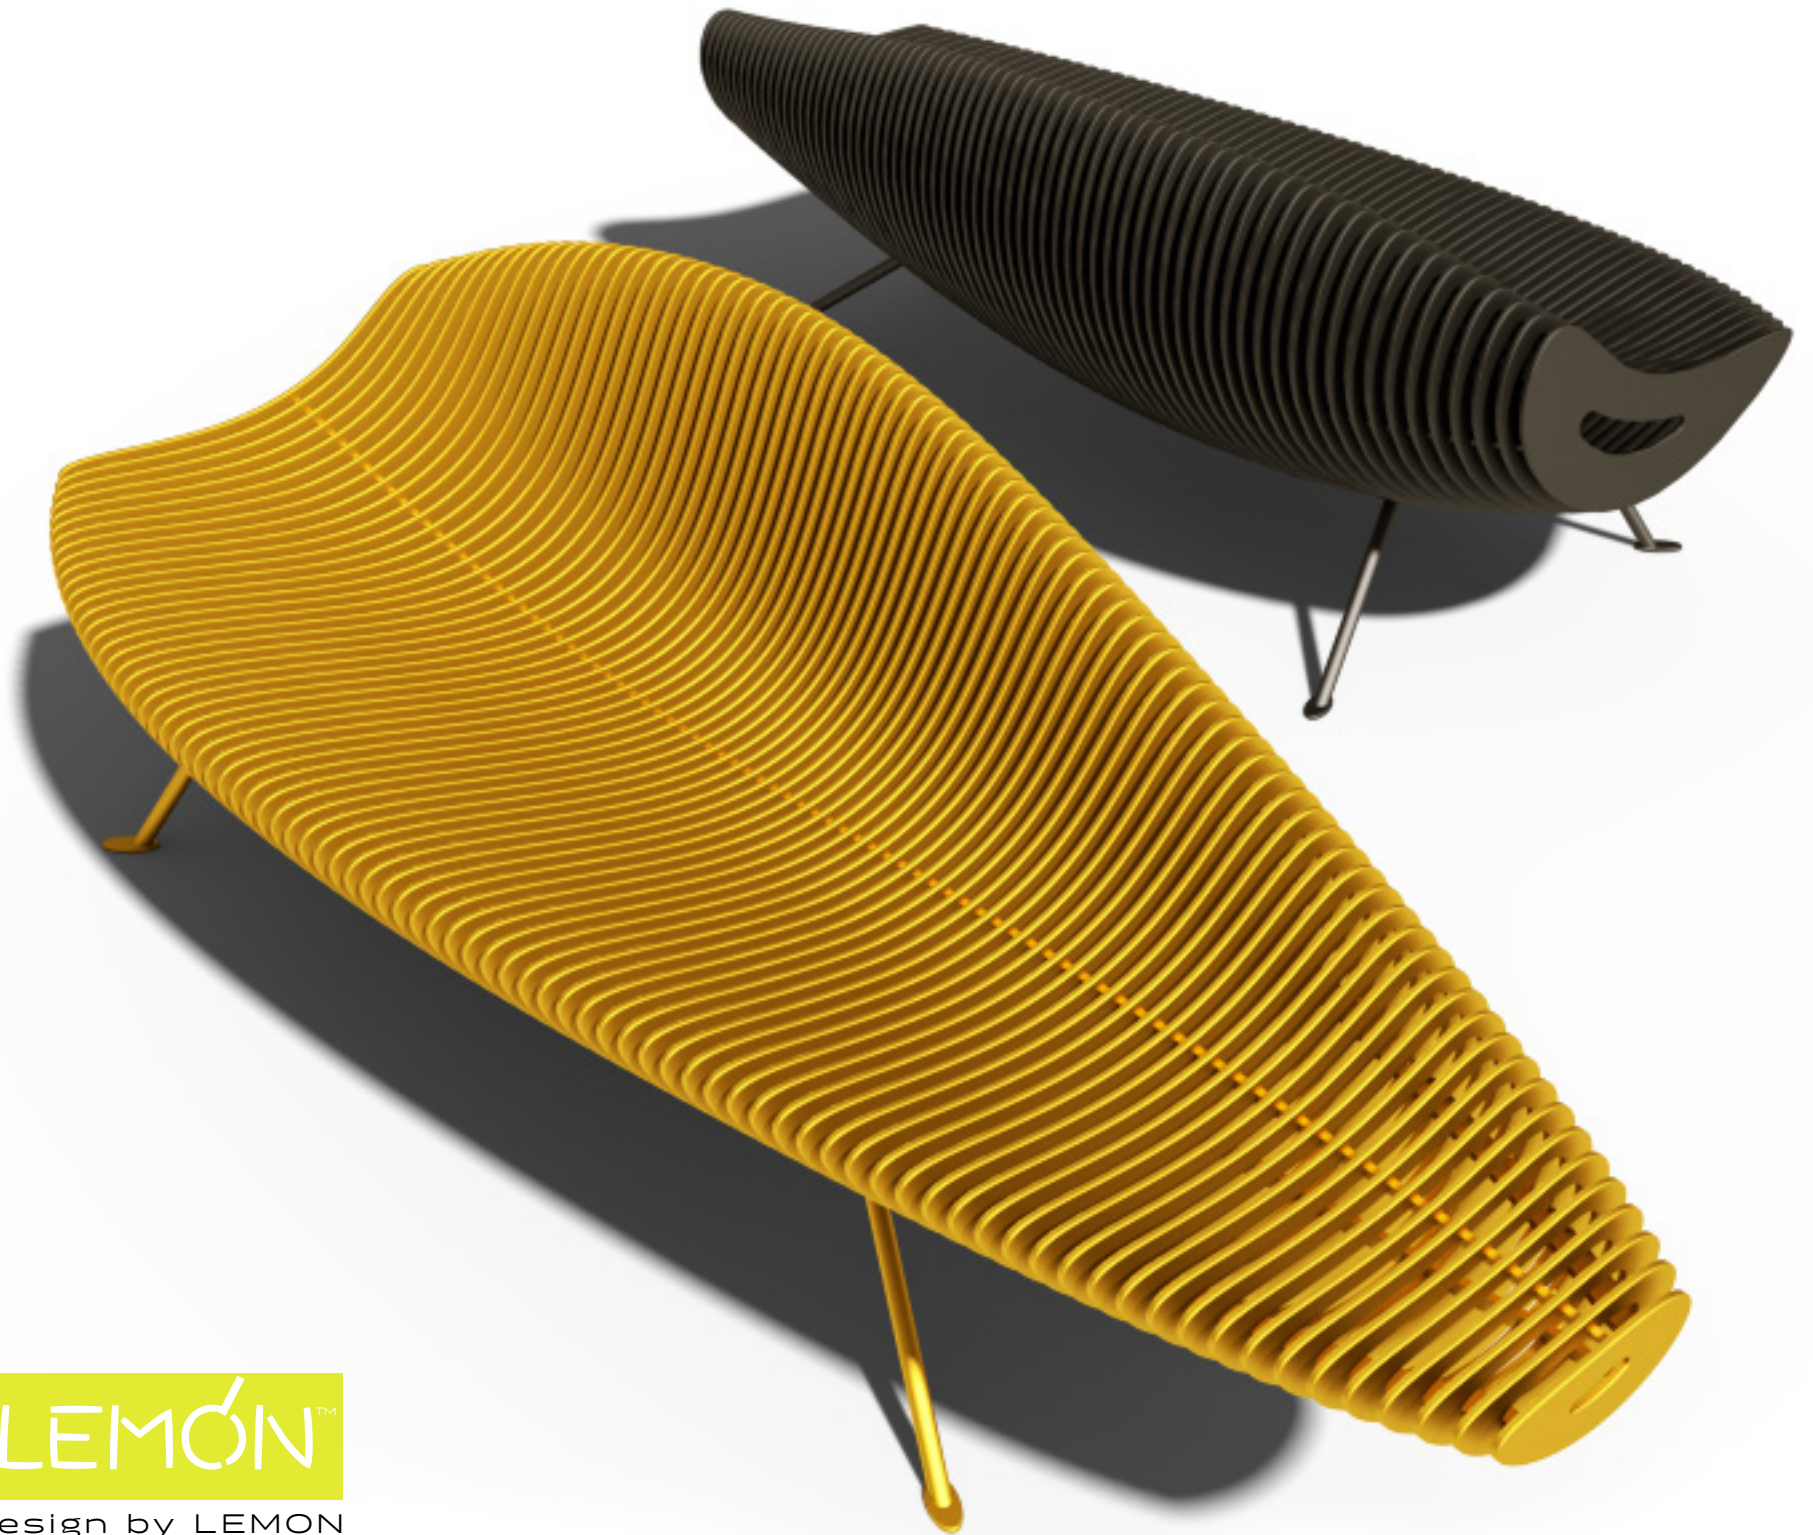

Olivia T1

Urban Leisure Seating Elements

LEMÓN™

Design by LEMON