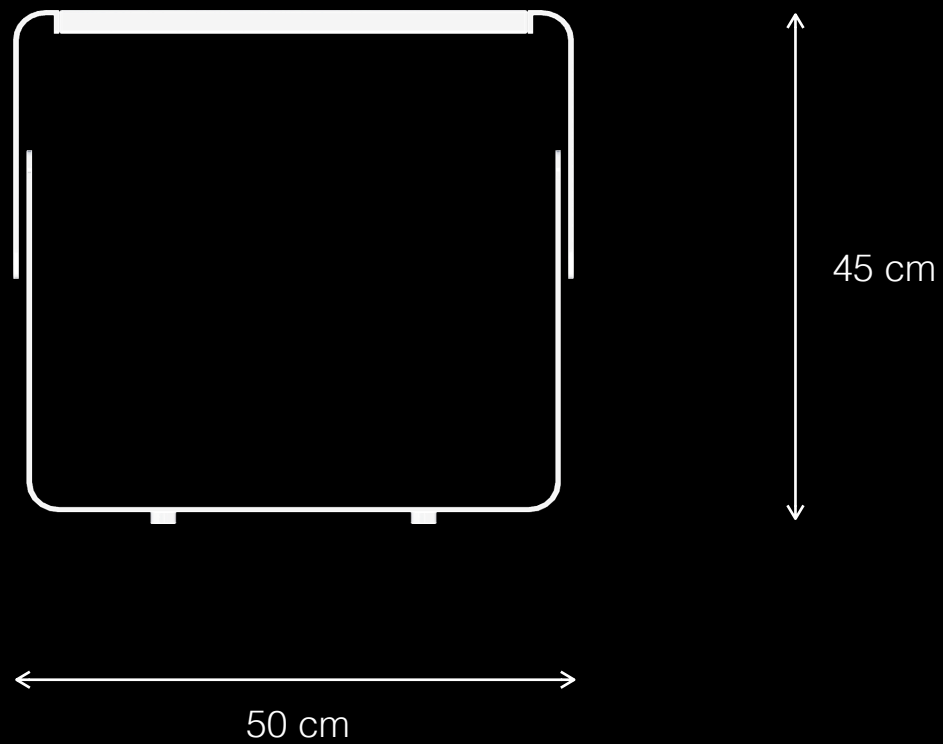

# OrigamiWood T1

Urban Leisure Seating Elements

LEMÓN™

Design by LEMON