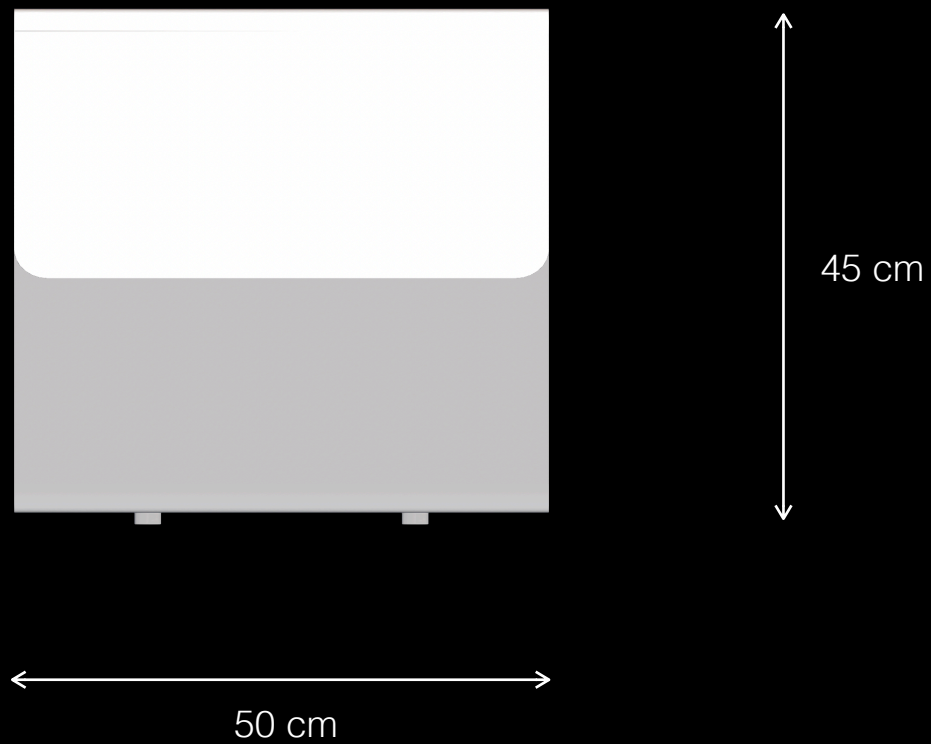

# OrigamiWood T1

Urban Leisure Seating Elements

LEMÓN™

Design by LEMON