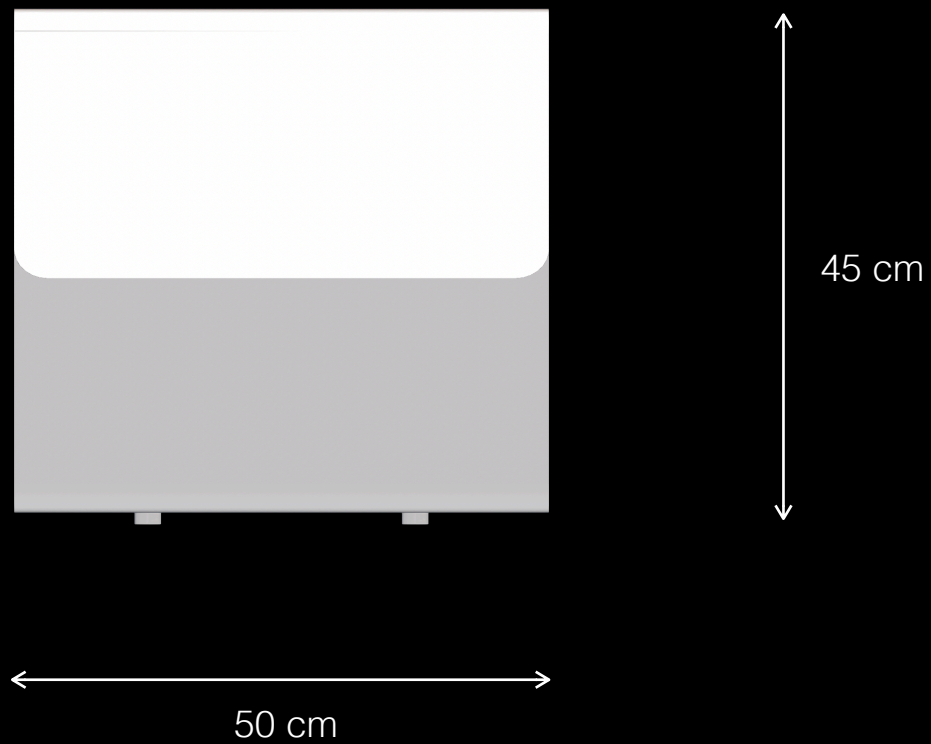

# OrigamiWood T2

Urban Leisure Seating Elements

LEMÓN™  
Design by LEMON