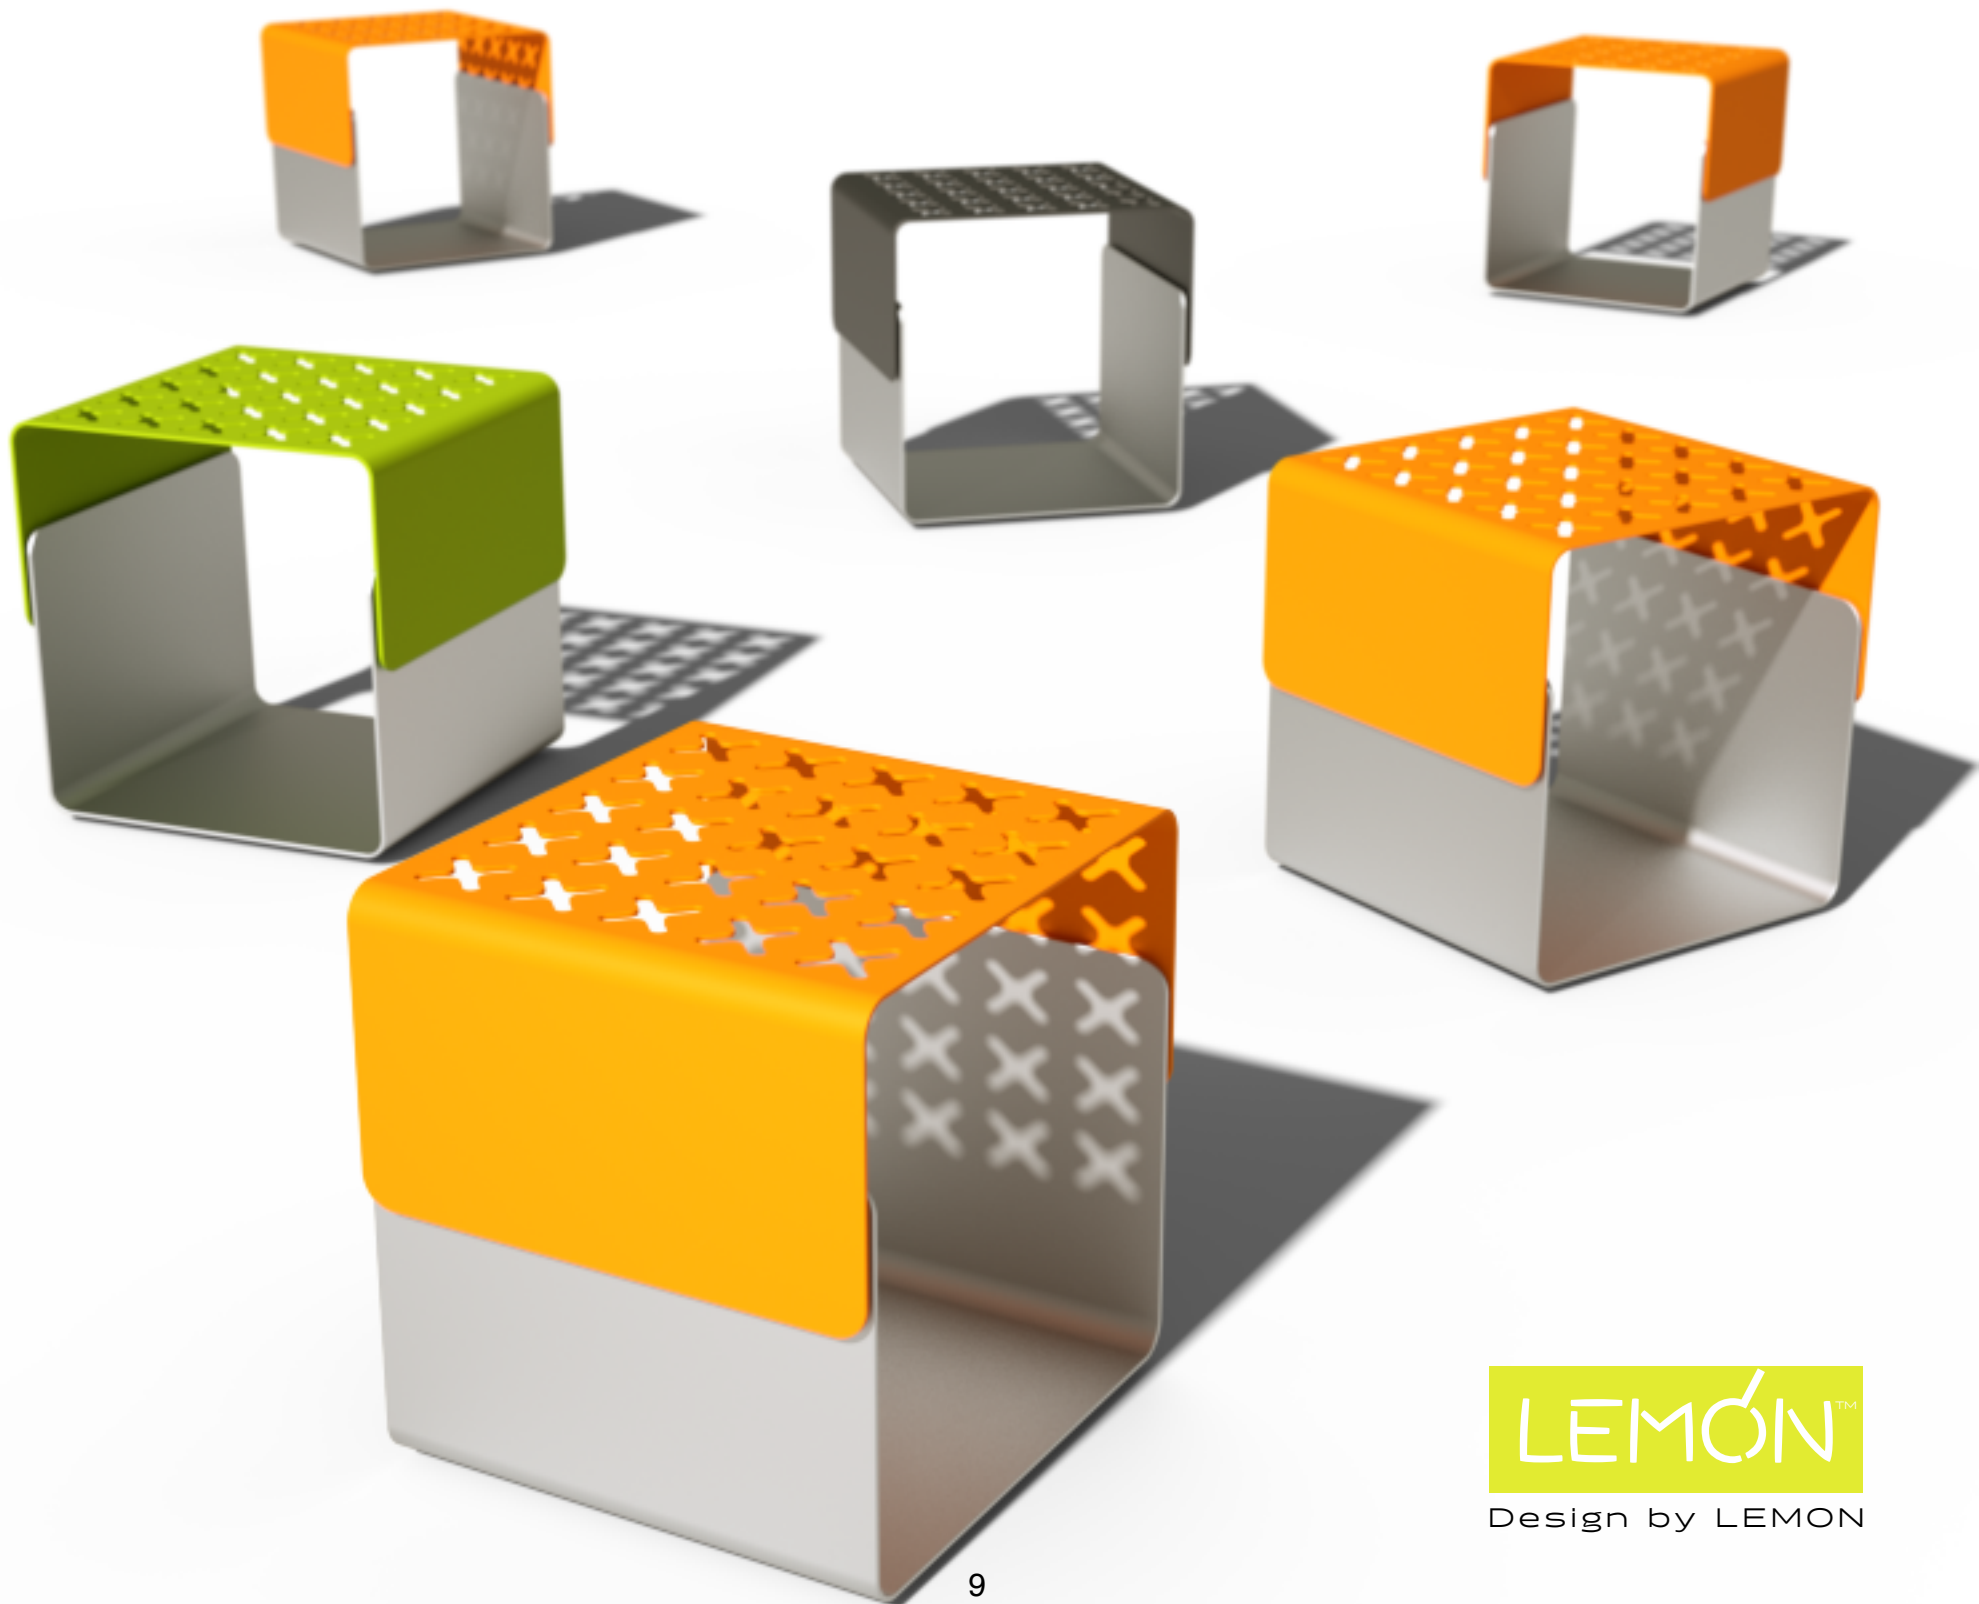

Origami T1

Urban Leisure Seating Elements

LEMÓN™
Design by LEMON