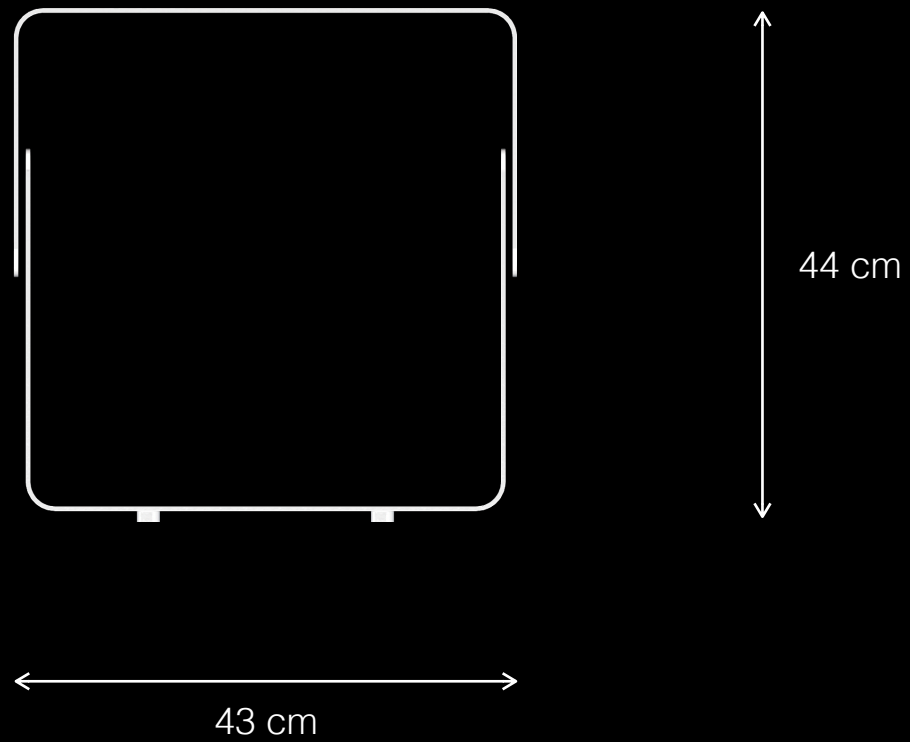

# Origami T1

Urban Leisure Seating Elements

**LEMÓN™**  
Design by LEMON

Origami T1  
Urban Leisure Seating Elements

LEMÓN™  
Design by LEMON

Materials & Finishes

Epoxy/Polyester Coated Metal

U P S C A L E  
U R B A N  
F U R N I T U R E