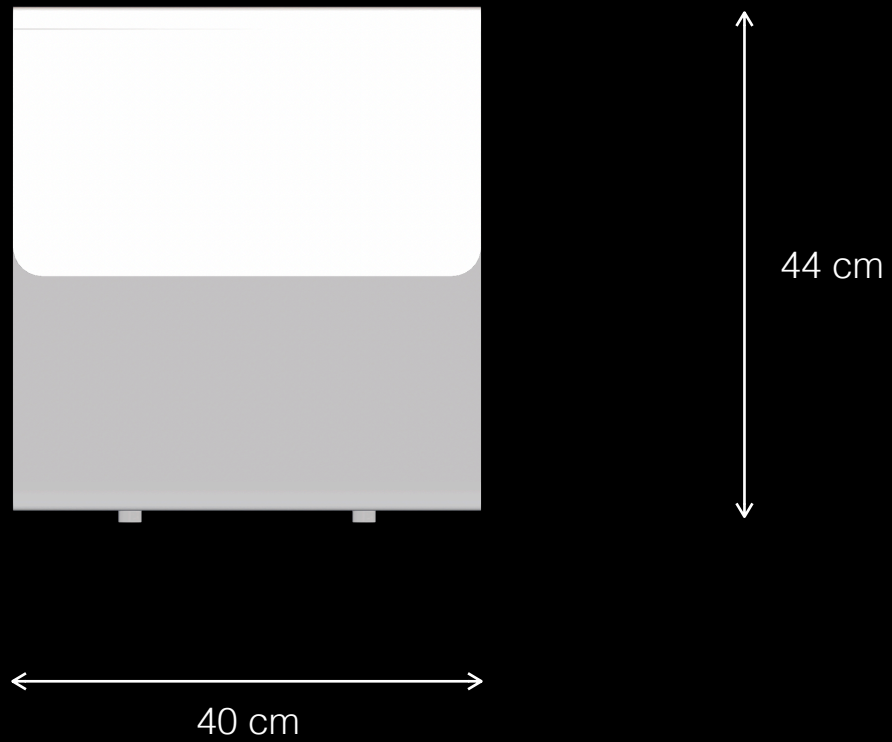

# Origami T1

Urban Leisure Seating Elements

**LEMÓN™**  
Design by LEMON

Origami T1  
Urban Leisure Seating Elements

LEMÓN™  
Design by LEMON

Materials & Finishes

Epoxy/Polyester Coated Metal

U P S C A L E  
U R B A N  
F U R N I T U R E