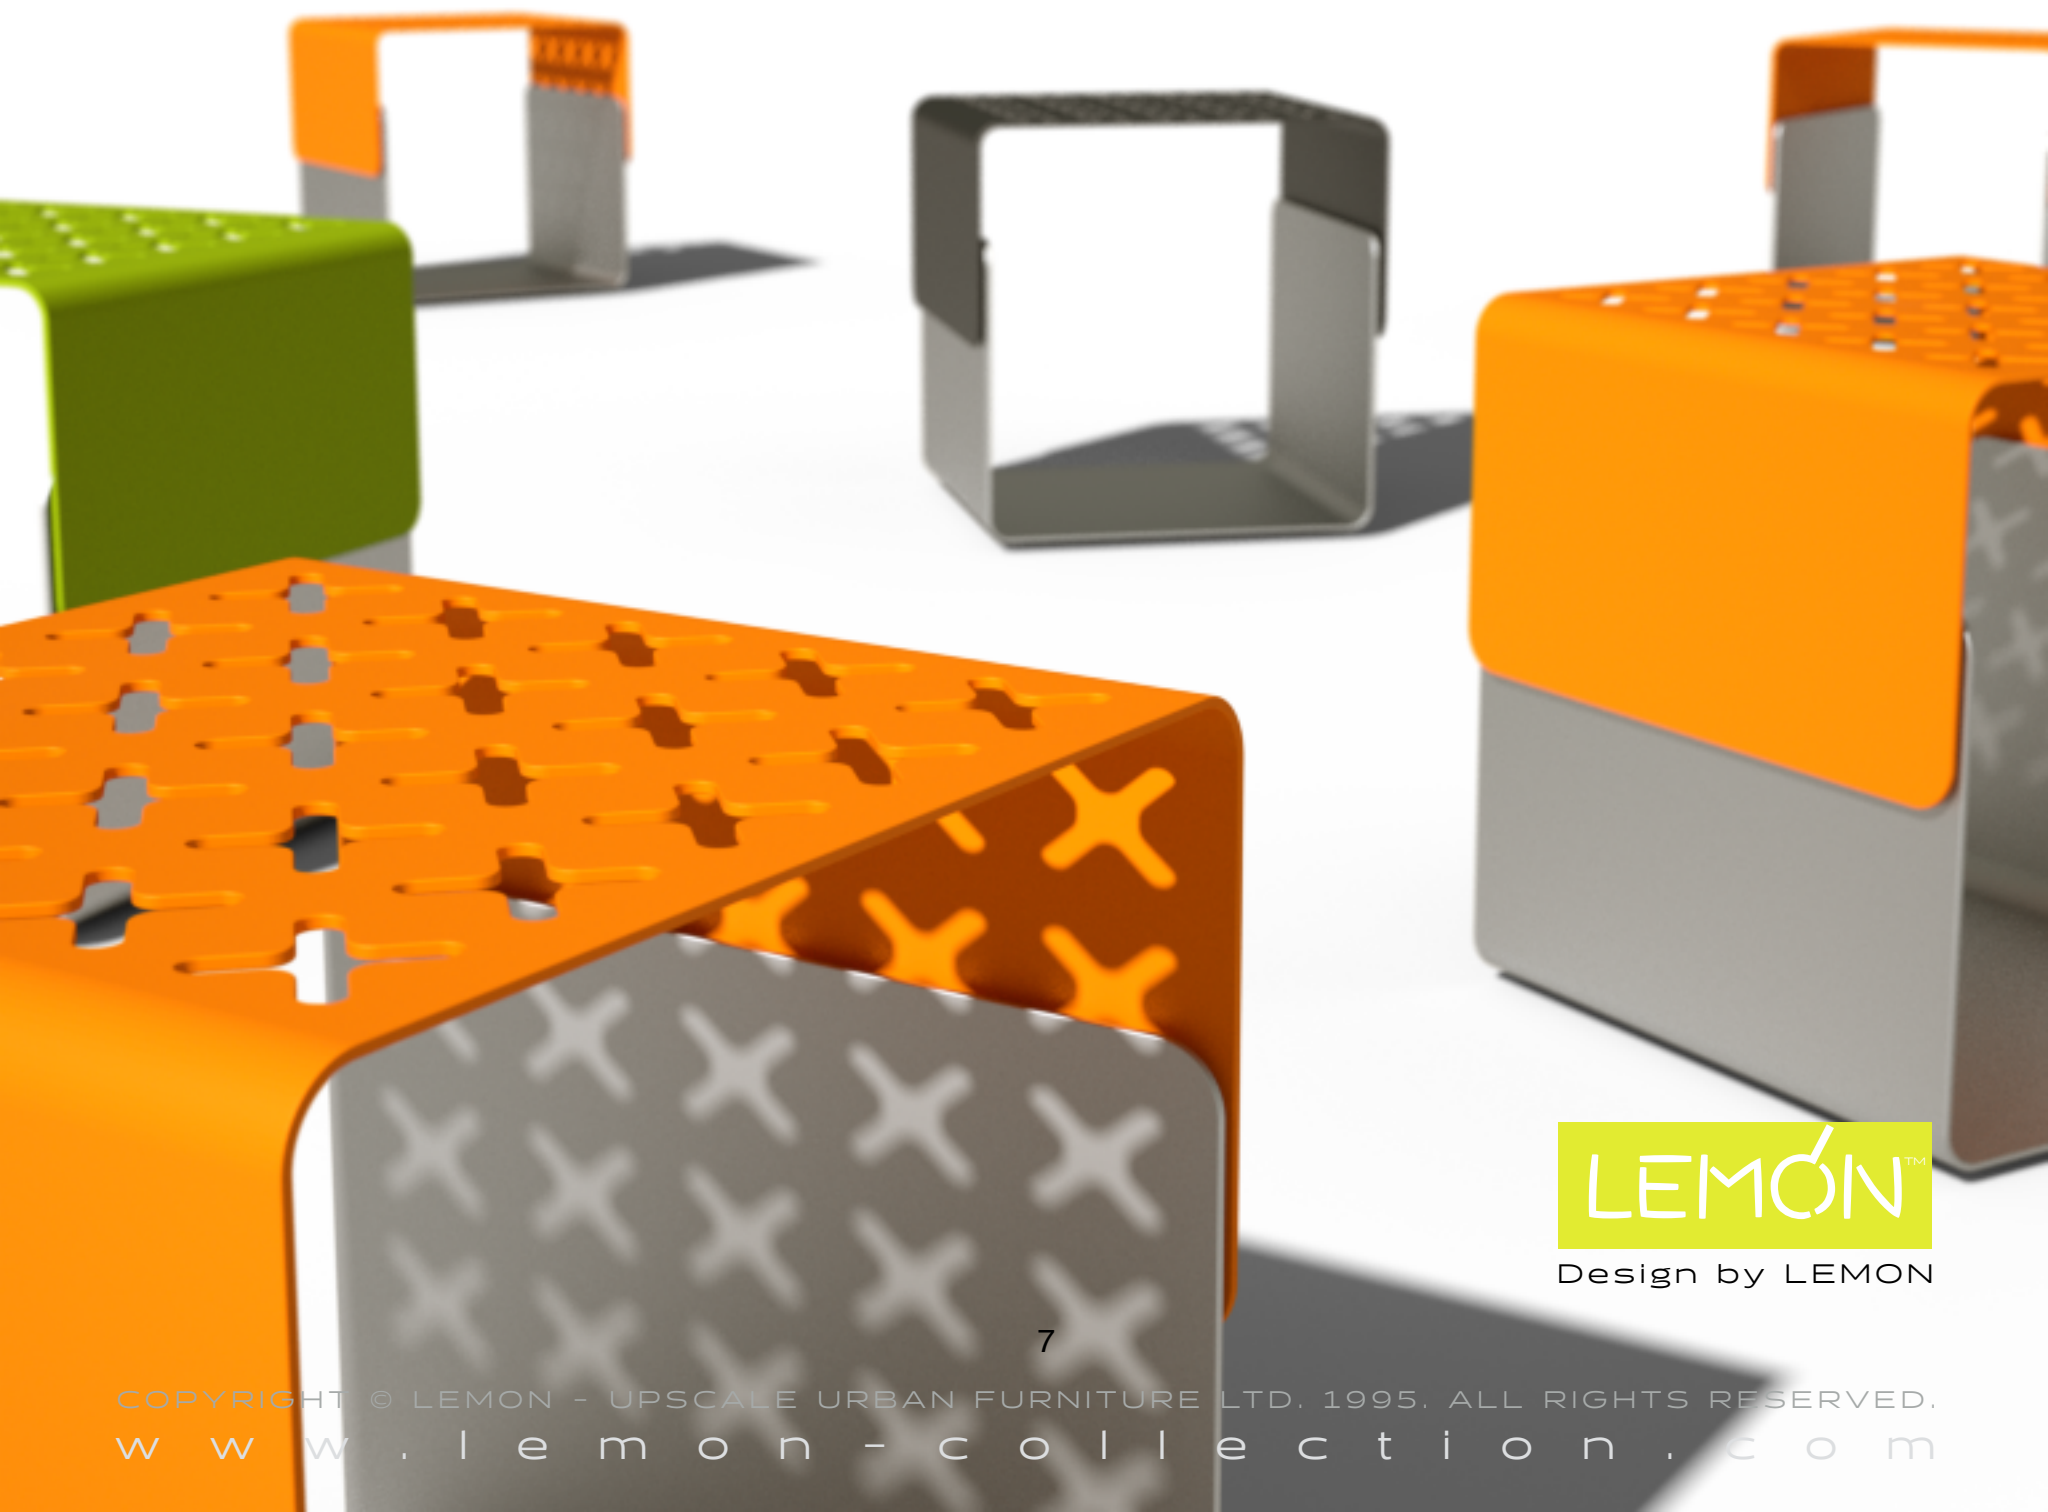

Origami T1

Urban Leisure Seating Elements

LEMÓN™

Design by LEMON