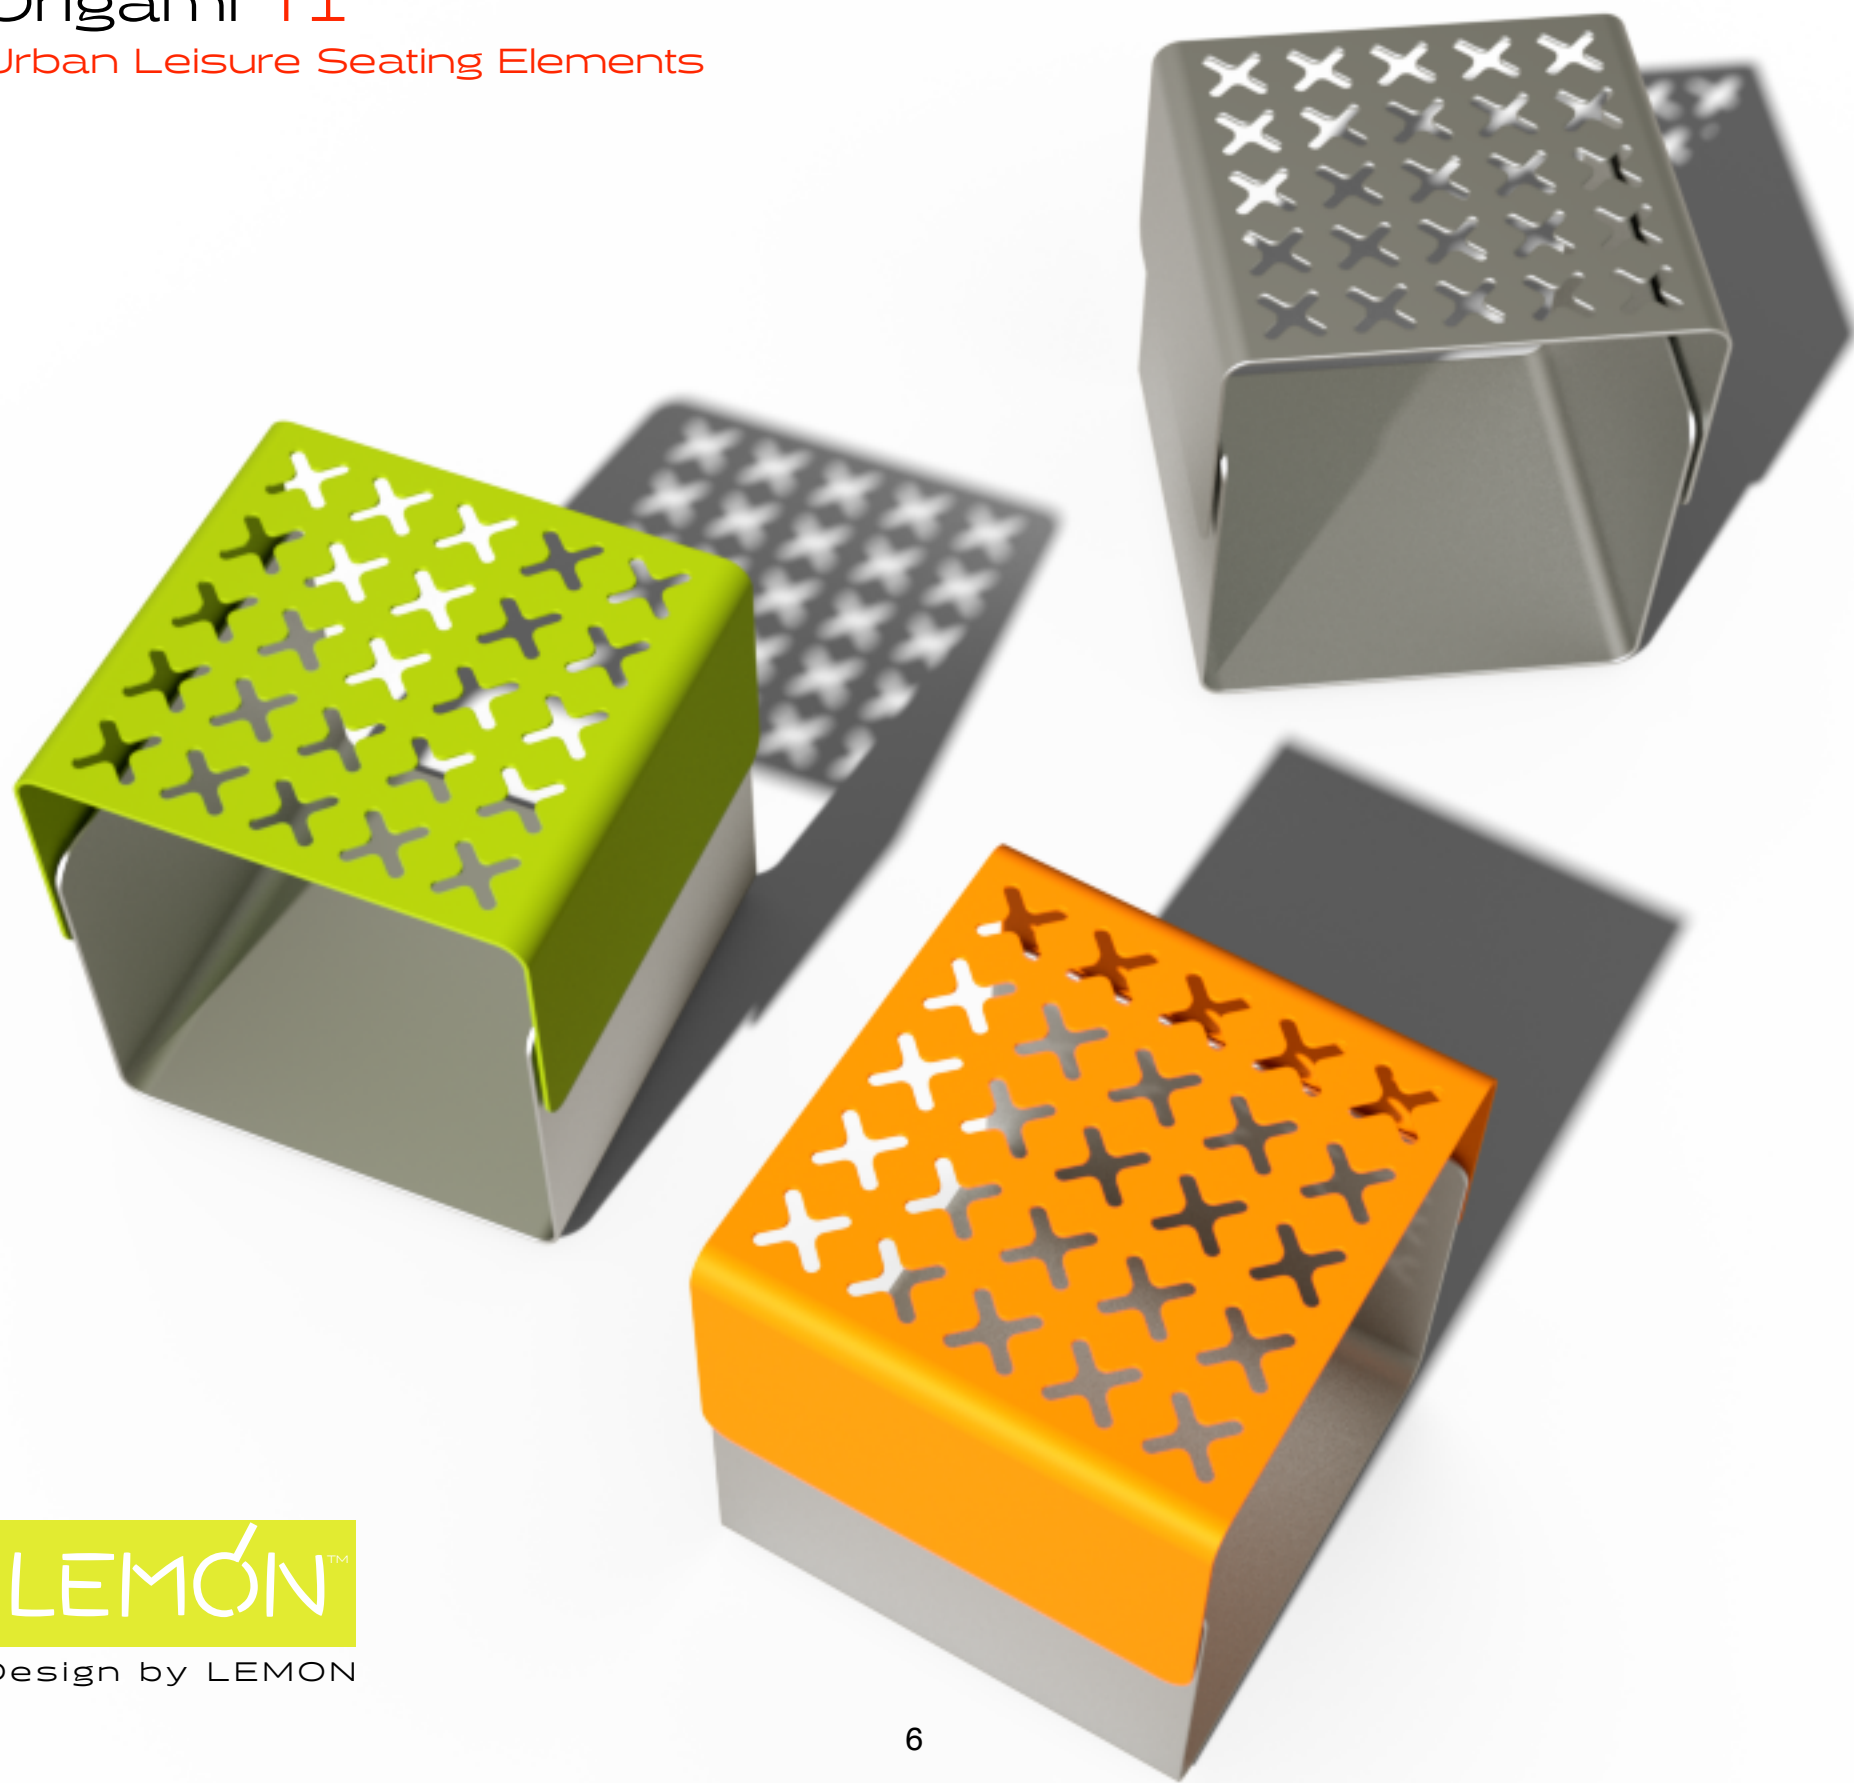

Origami T1

Urban Leisure Seating Elements

Design by LEMON