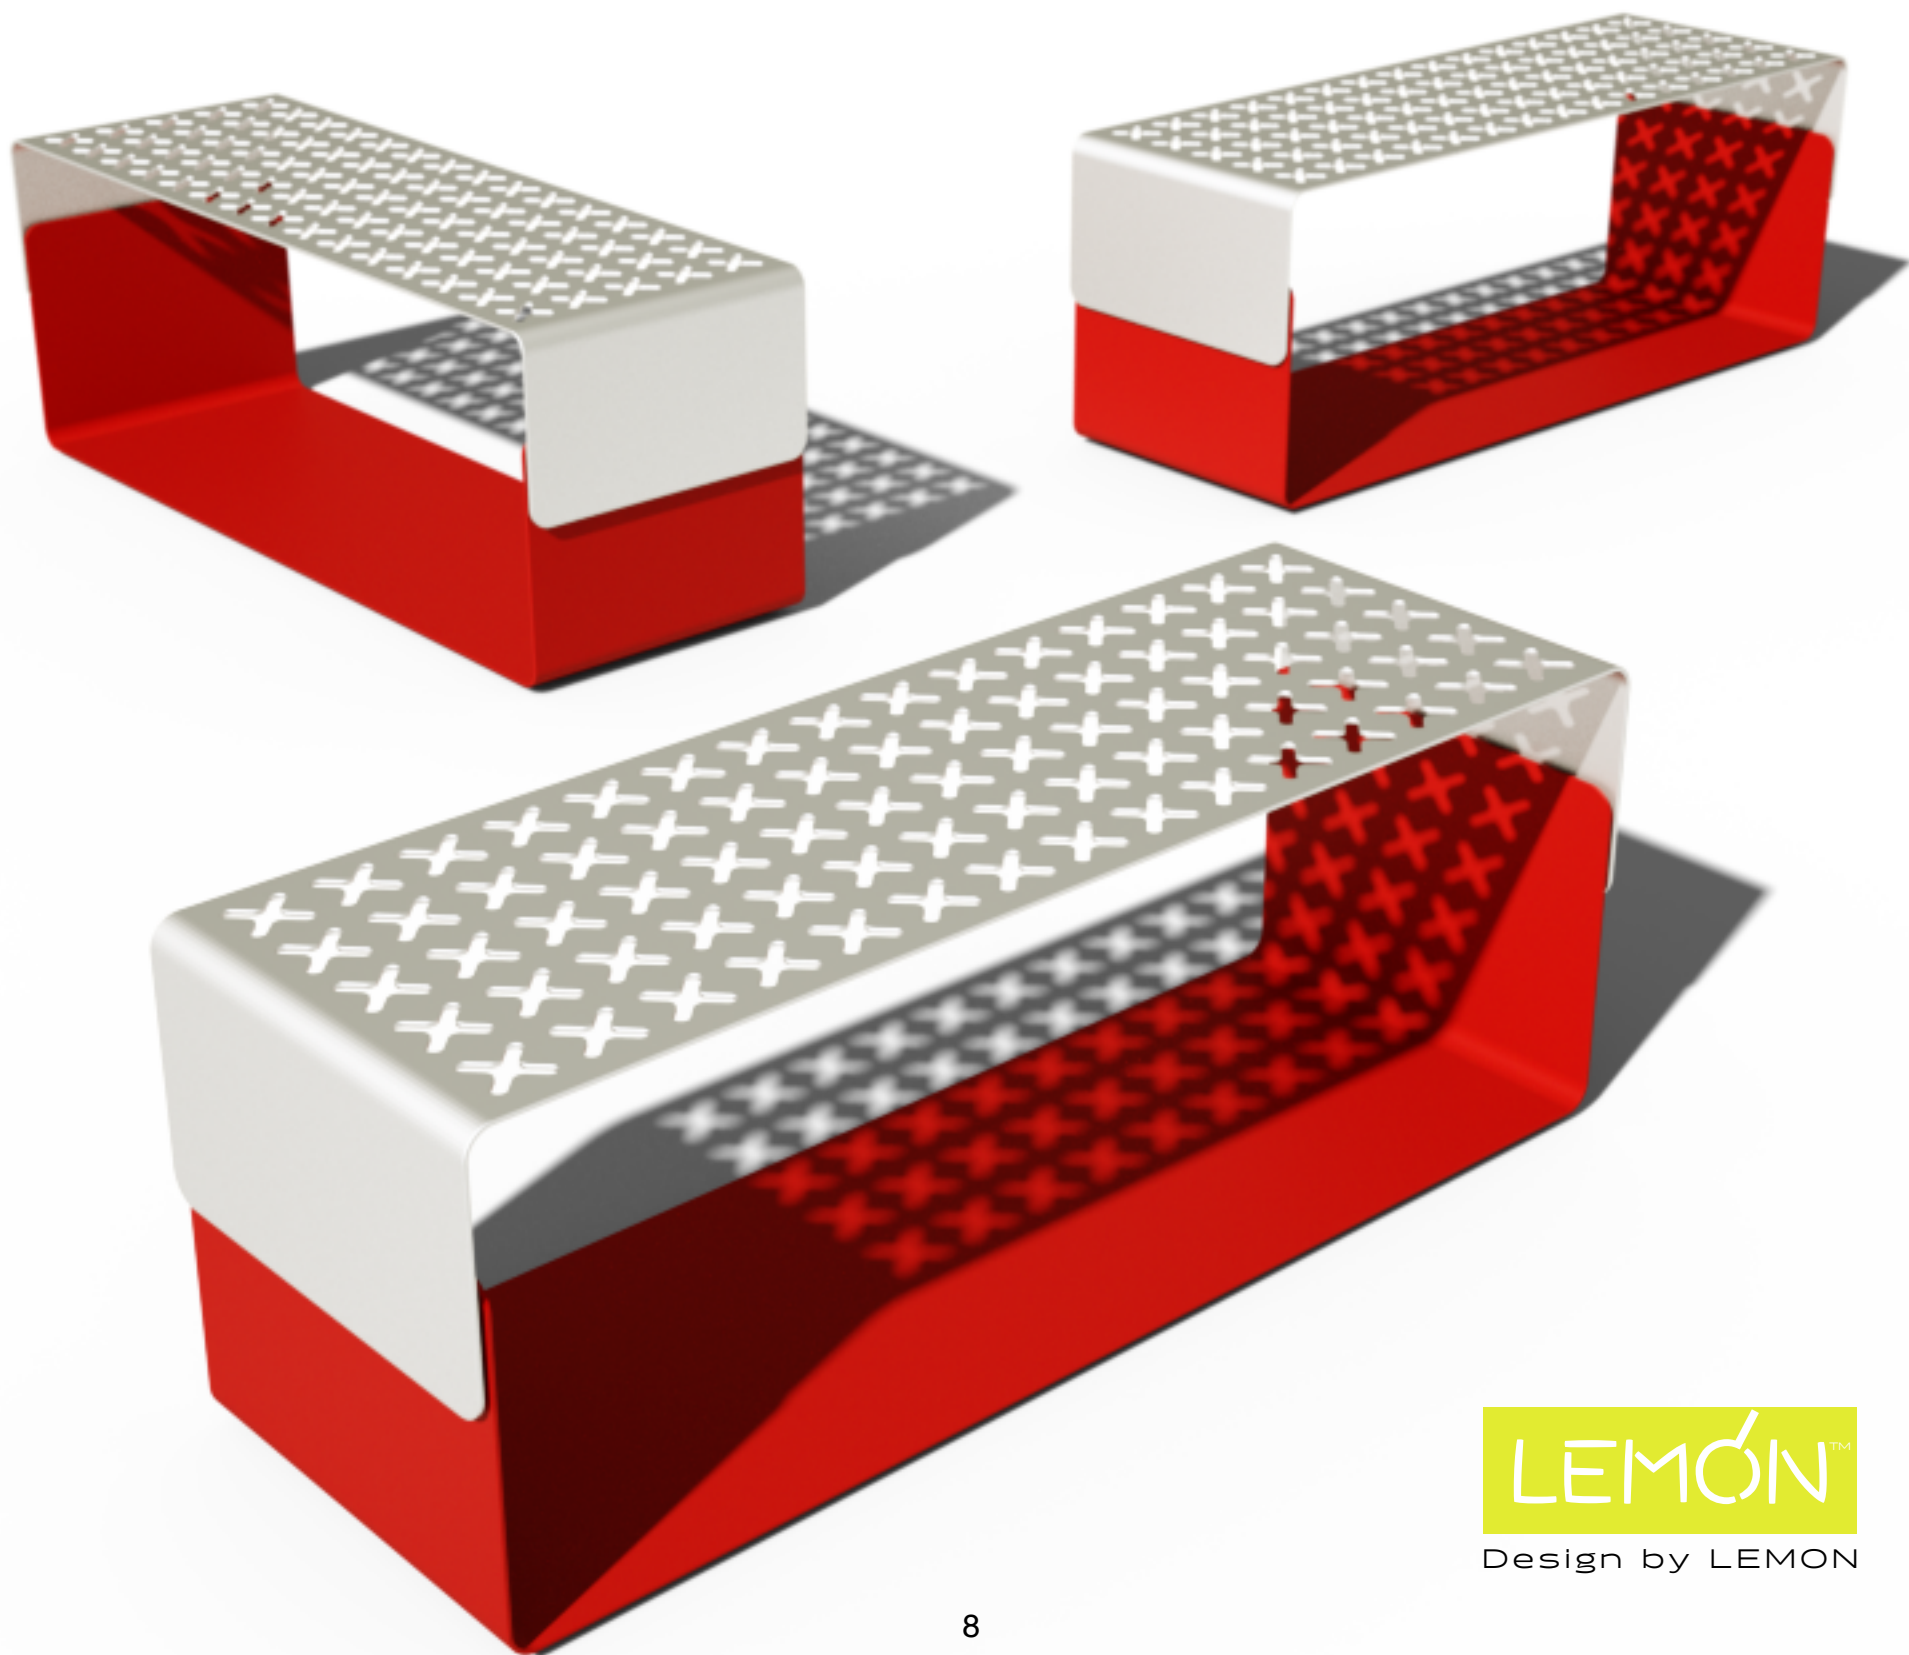

Origami T2

Urban Leisure Seating Elements

LEMÓN™
Design by LEMON