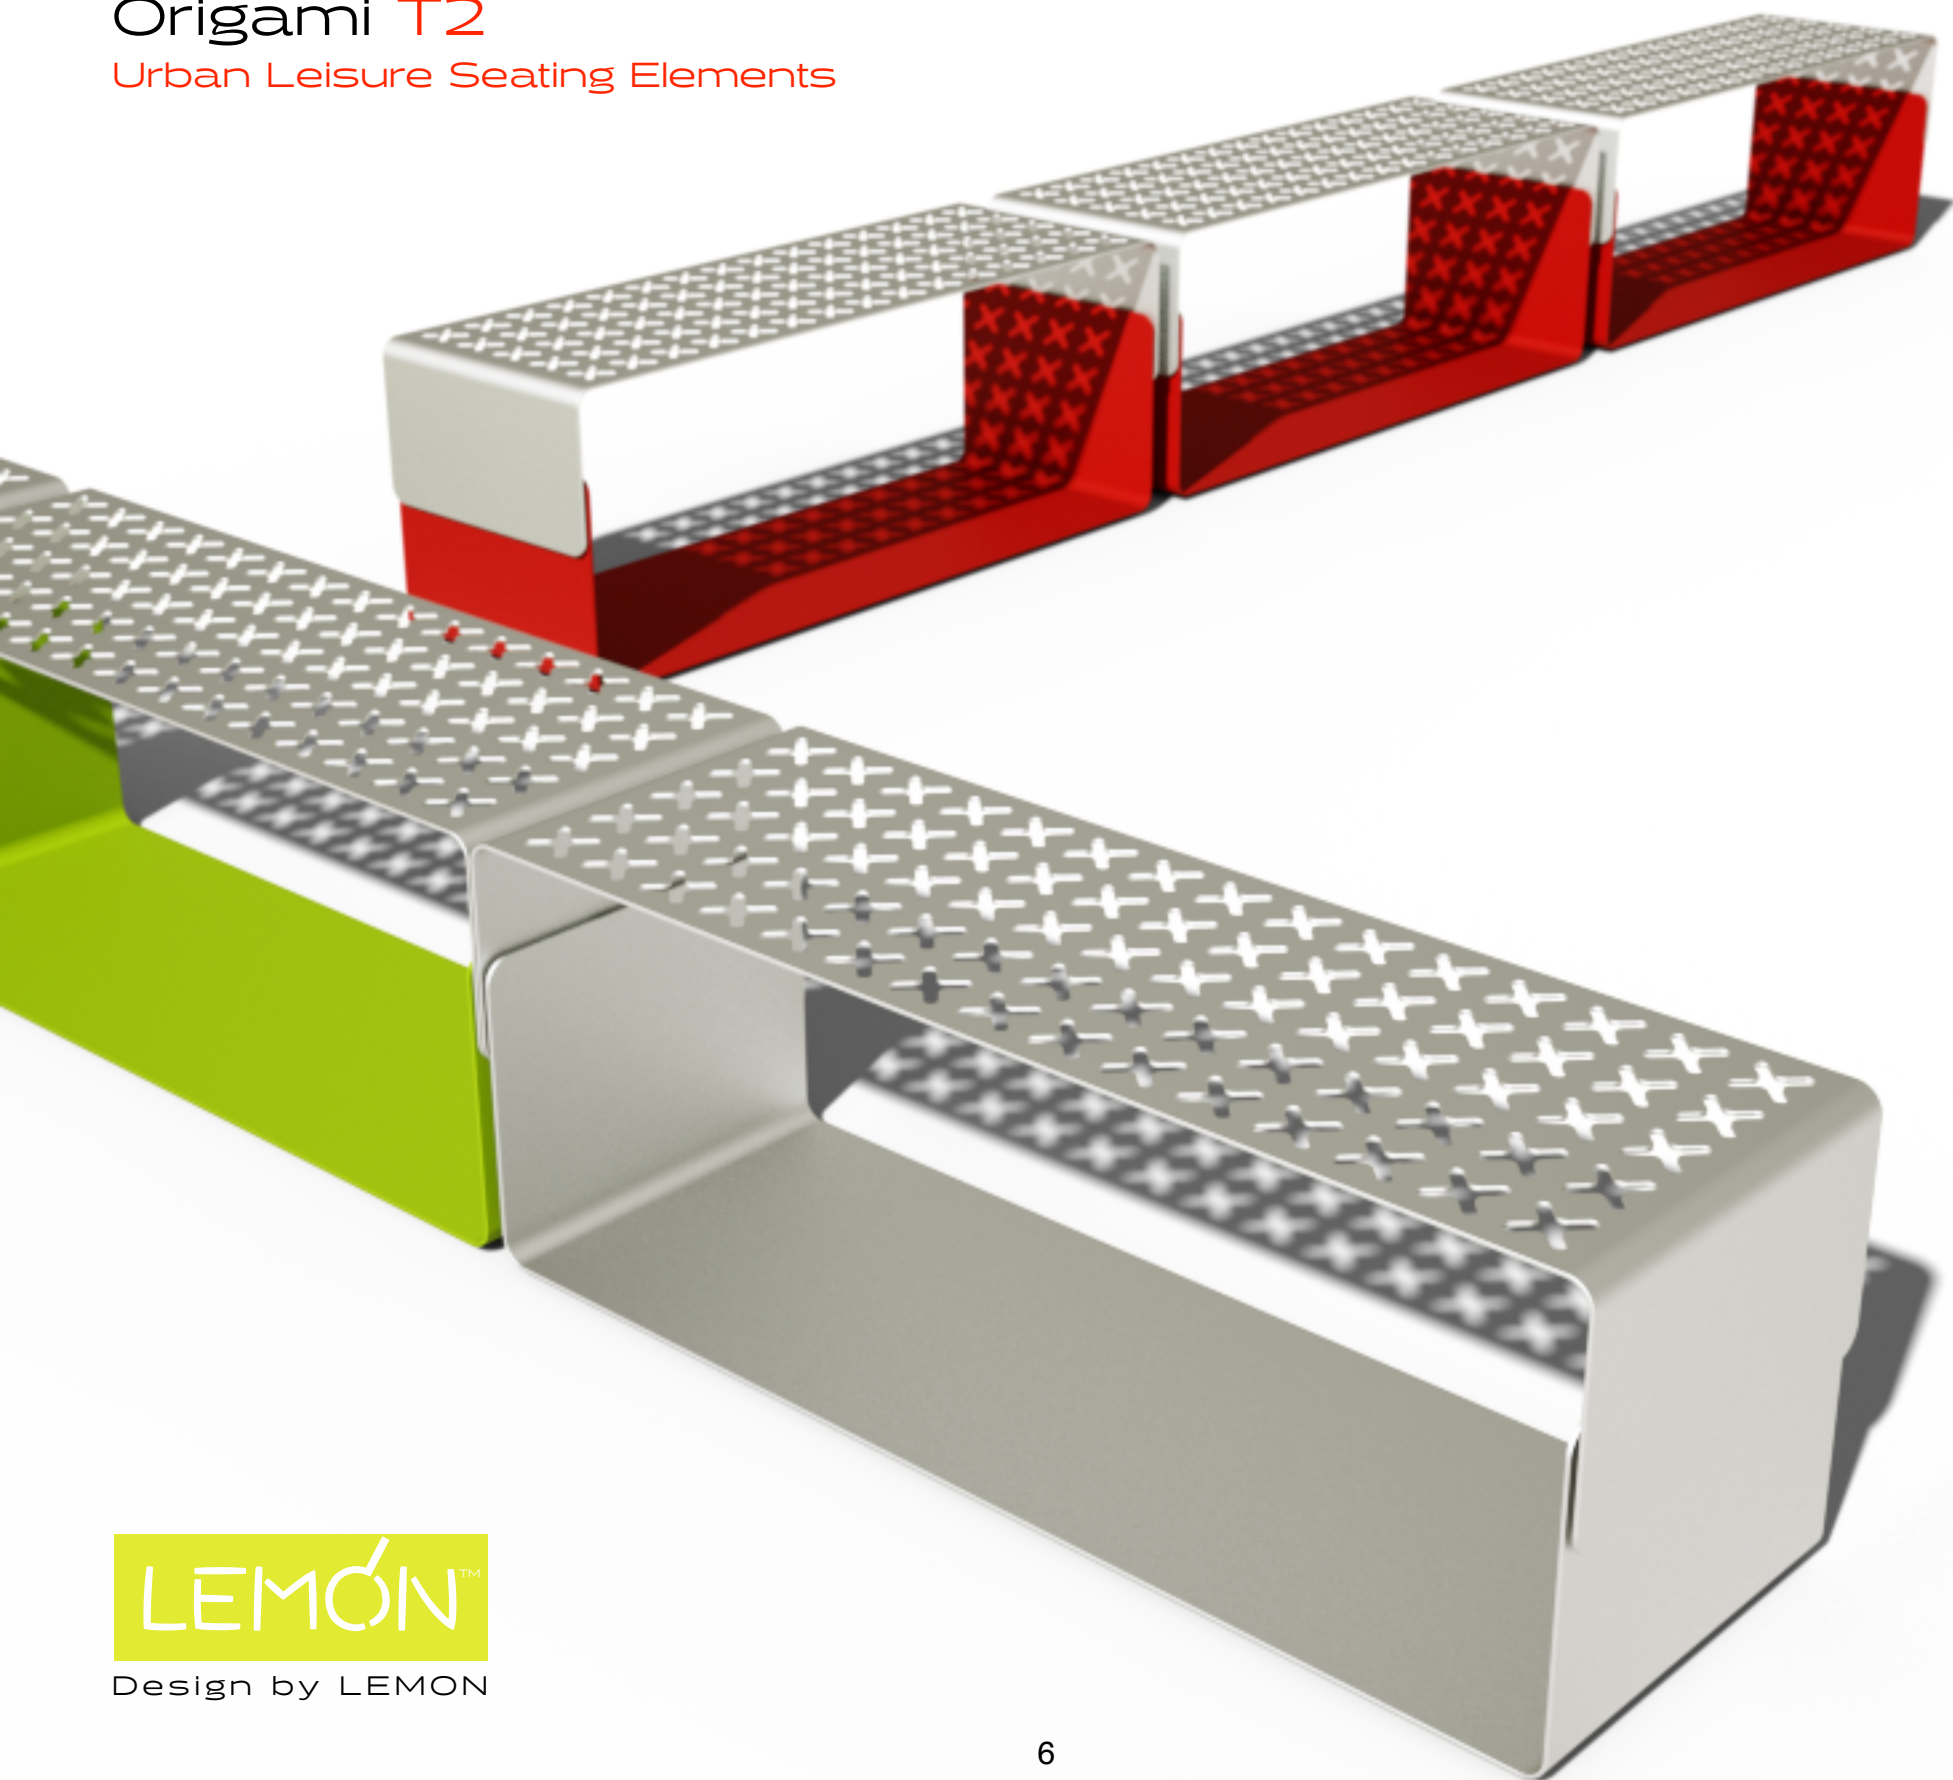

Origami T2

Urban Leisure Seating Elements

LEMÓN™

Design by LEMON