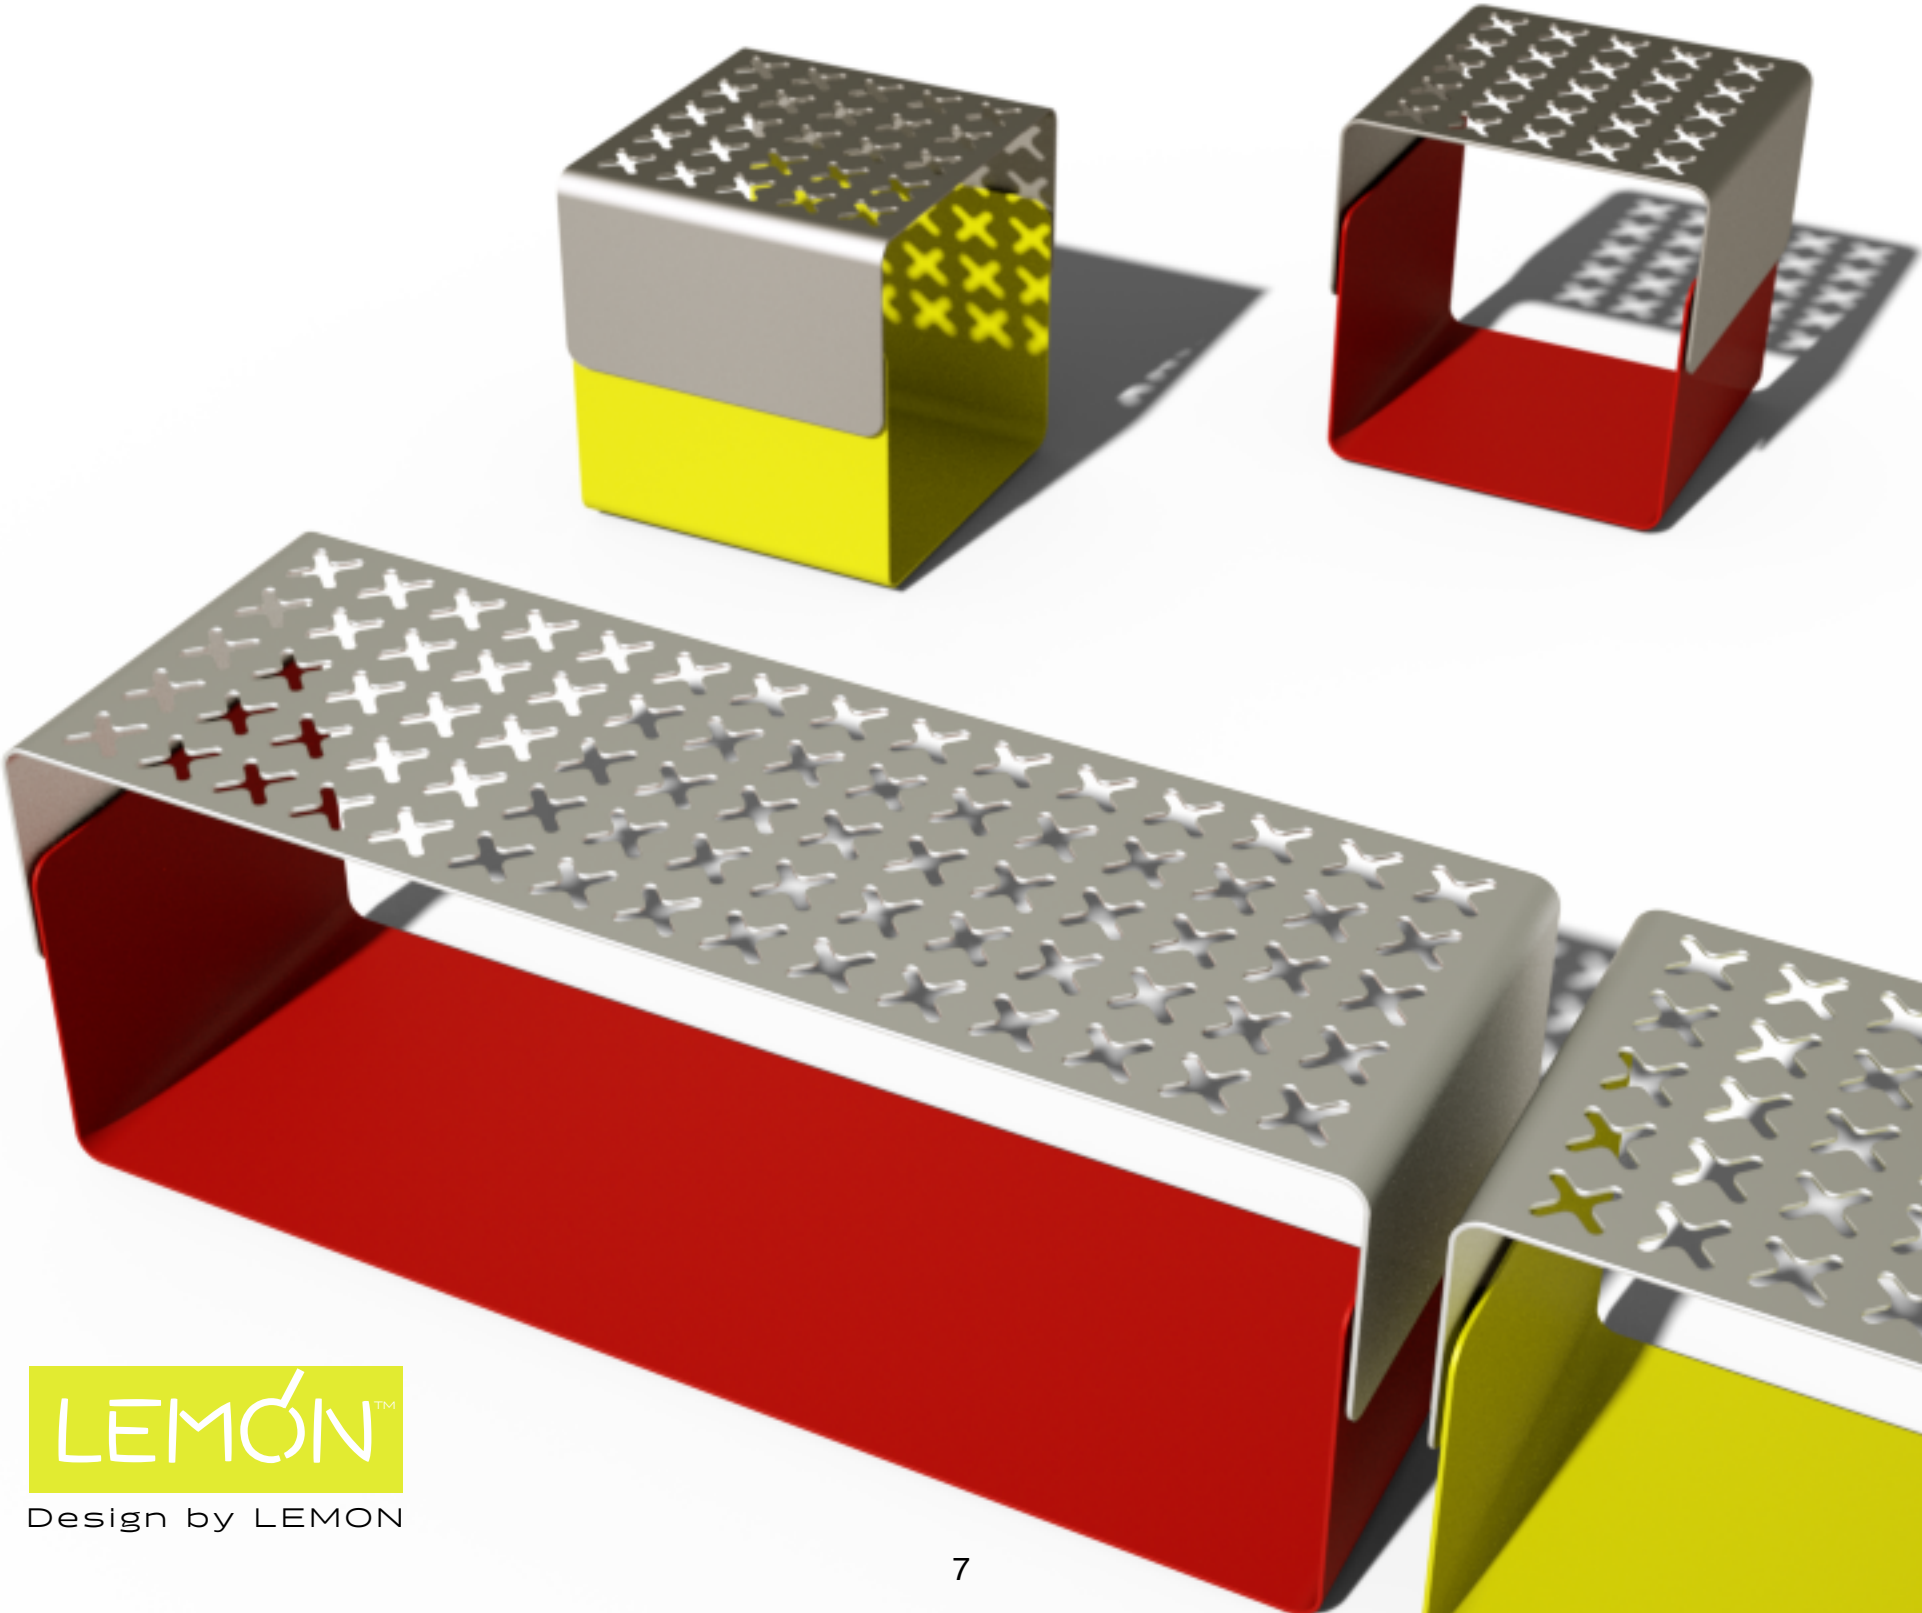

Origami T2

Urban Leisure Seating Elements

Design by LEMON