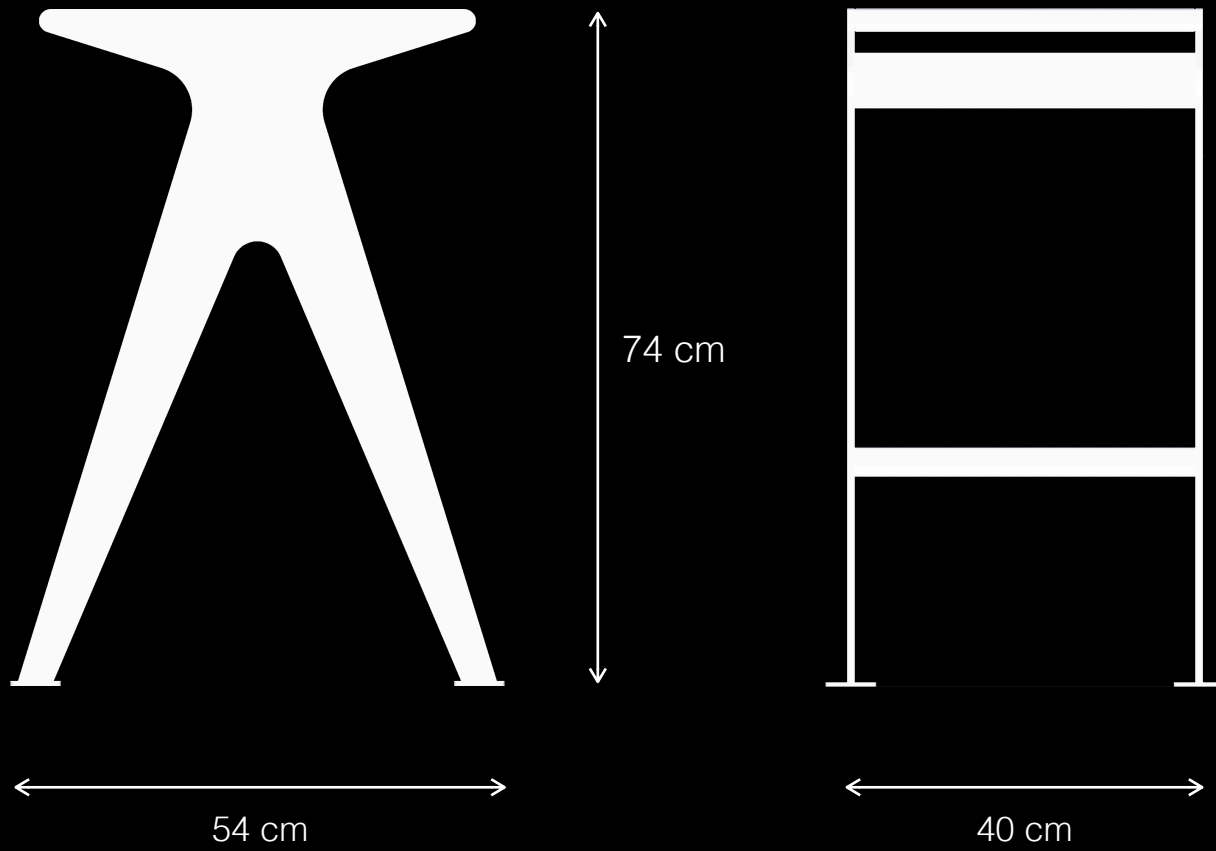

T 2

LEMÓN™

Design by LEMON

COPYRIGHT © LEMON - UPSCALE URBAN FURNITURE LTD. 1995. ALL RIGHTS RESERVED.

w w w . l e m o n - c o l l e c t i o n . c o m

Otis T2

Urban Leisure Seating Elements

LEMÓN™
Design by LEMON