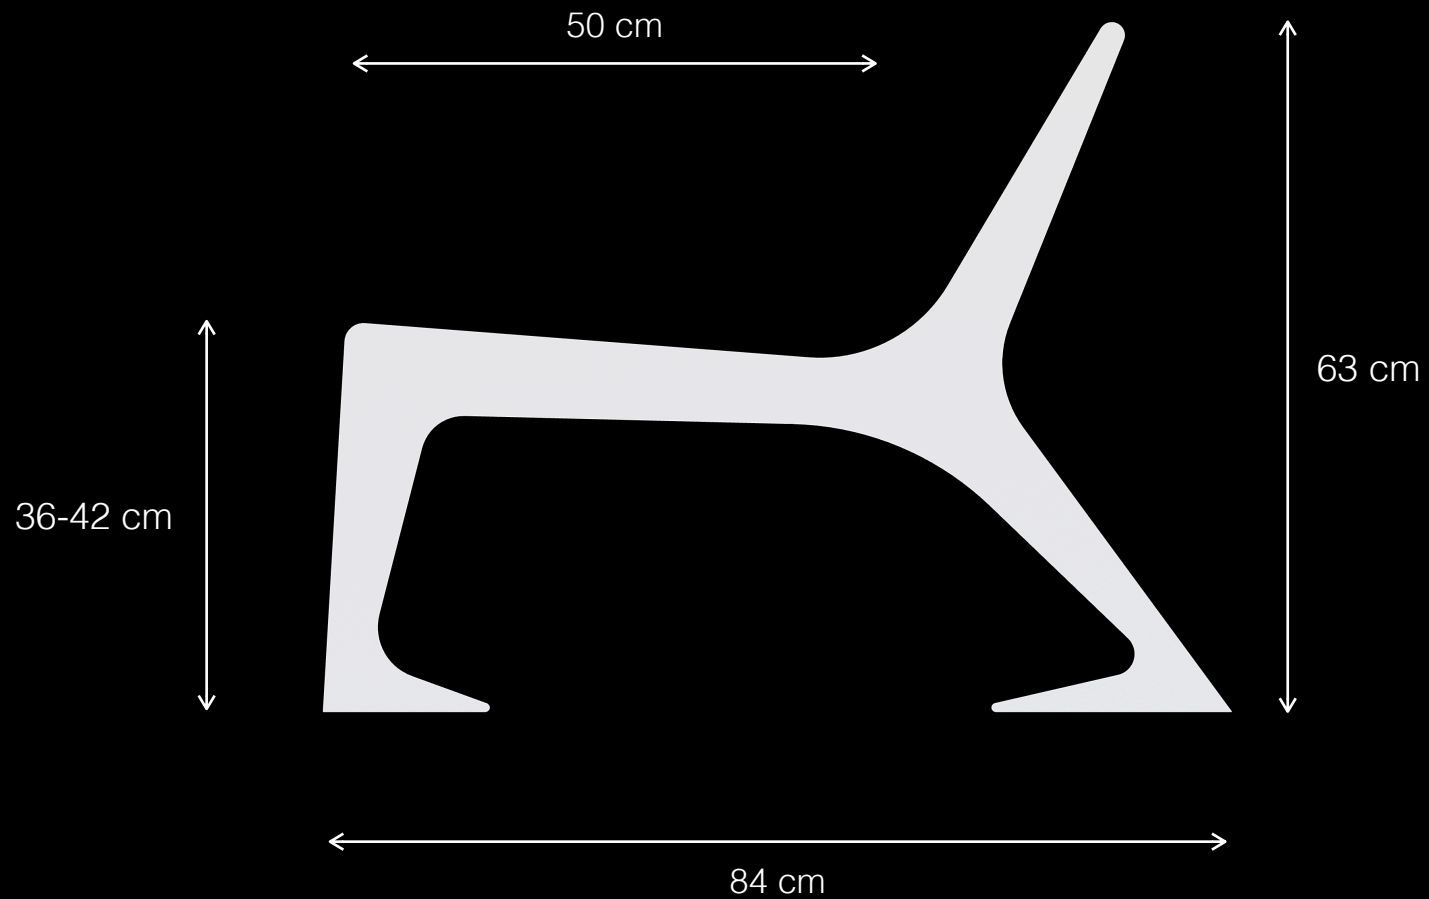

Urban Leisure Seating Elements

LEMÓN™
Design by LEMON

Pandora T1

Urban Leisure Seating Elements

LEMÓN™
Design by LEMON

Pandora T1
Urban Leisure Seating Elements

LEMÓN™
Design by LEMON

Materials & Finishes