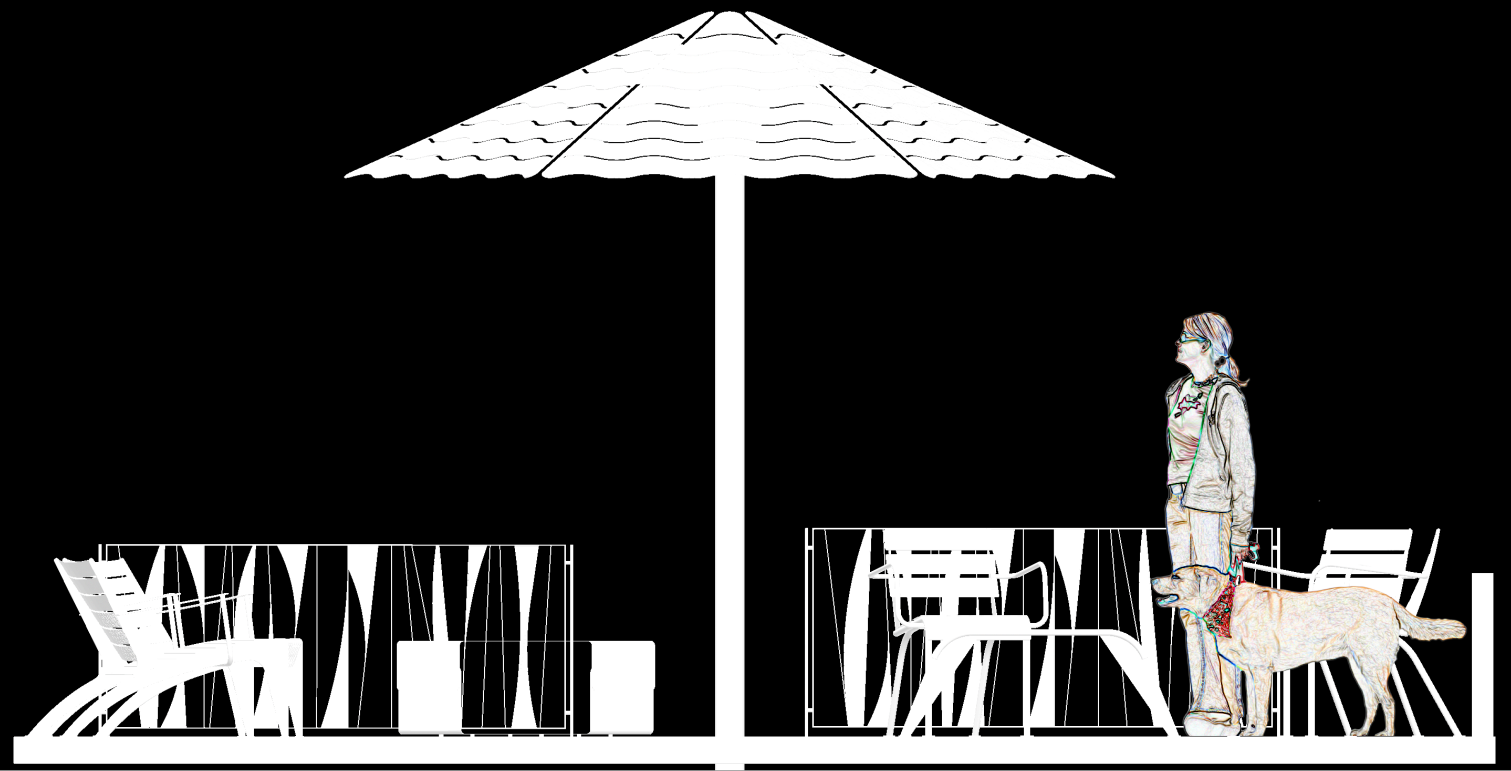

Parklet T1

Urban Leisure Seating Elements Platforms

T 1

LEMÓN™

Design by LEMON

COPYRIGHT © LEMON - UPSCALE URBAN FURNITURE LTD. 1995. ALL RIGHTS RESERVED.

w w w . l e m o n - c o l l e c t i o n . c o m