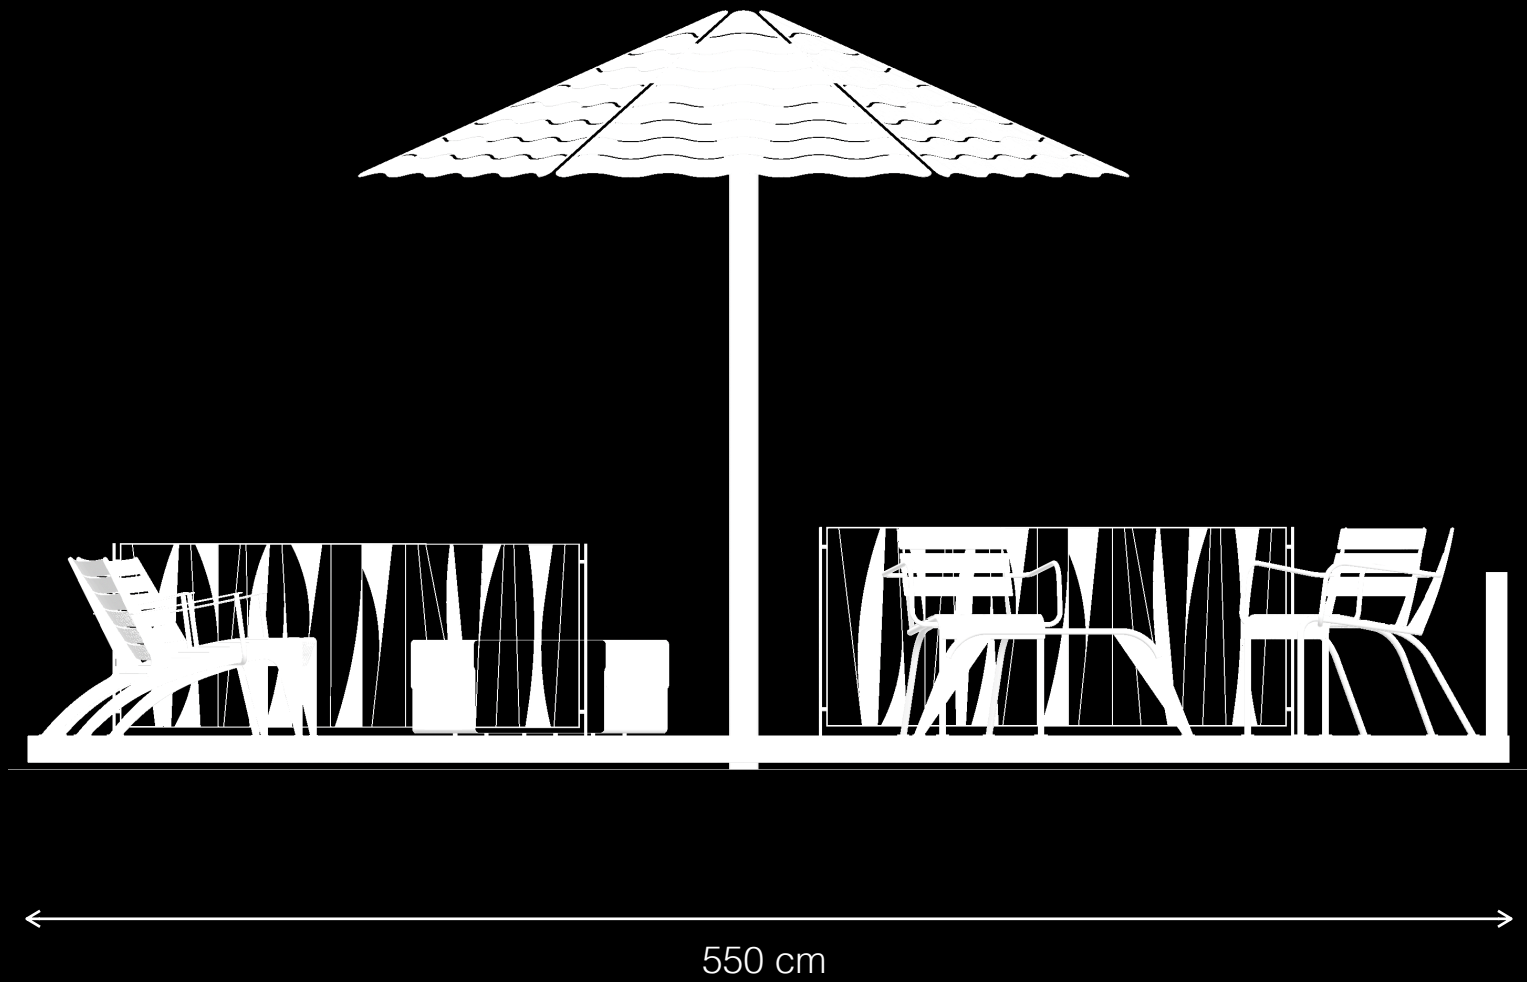

# Parklet T1 T1

Urban Leisure Seating Elements Platforms

LEMÓN™

Design by LEMON

Parklet T1 T1  
Urban Leisure Seating Elements Platforms

LEMÓN™

Design by LEMON

Materials & Finishes