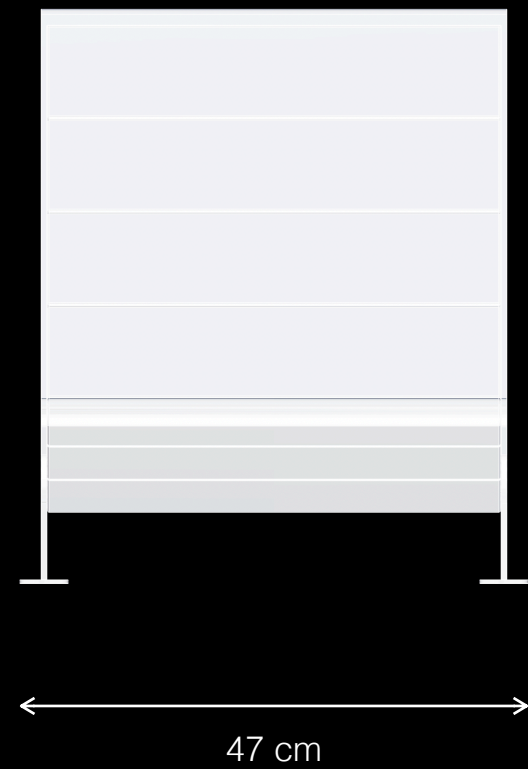

Urban Leisure Seating Elements

LEMÓN™
Design by LEMON

Peter Pan T1

Urban Leisure Seating Elements

LEMÓN™
Design by LEMON

Materials & Finishes

Base: Epoxy/Polyester Coated Metal

Seats / Backs: Epoxy/Polyester Coated Metal / Wood